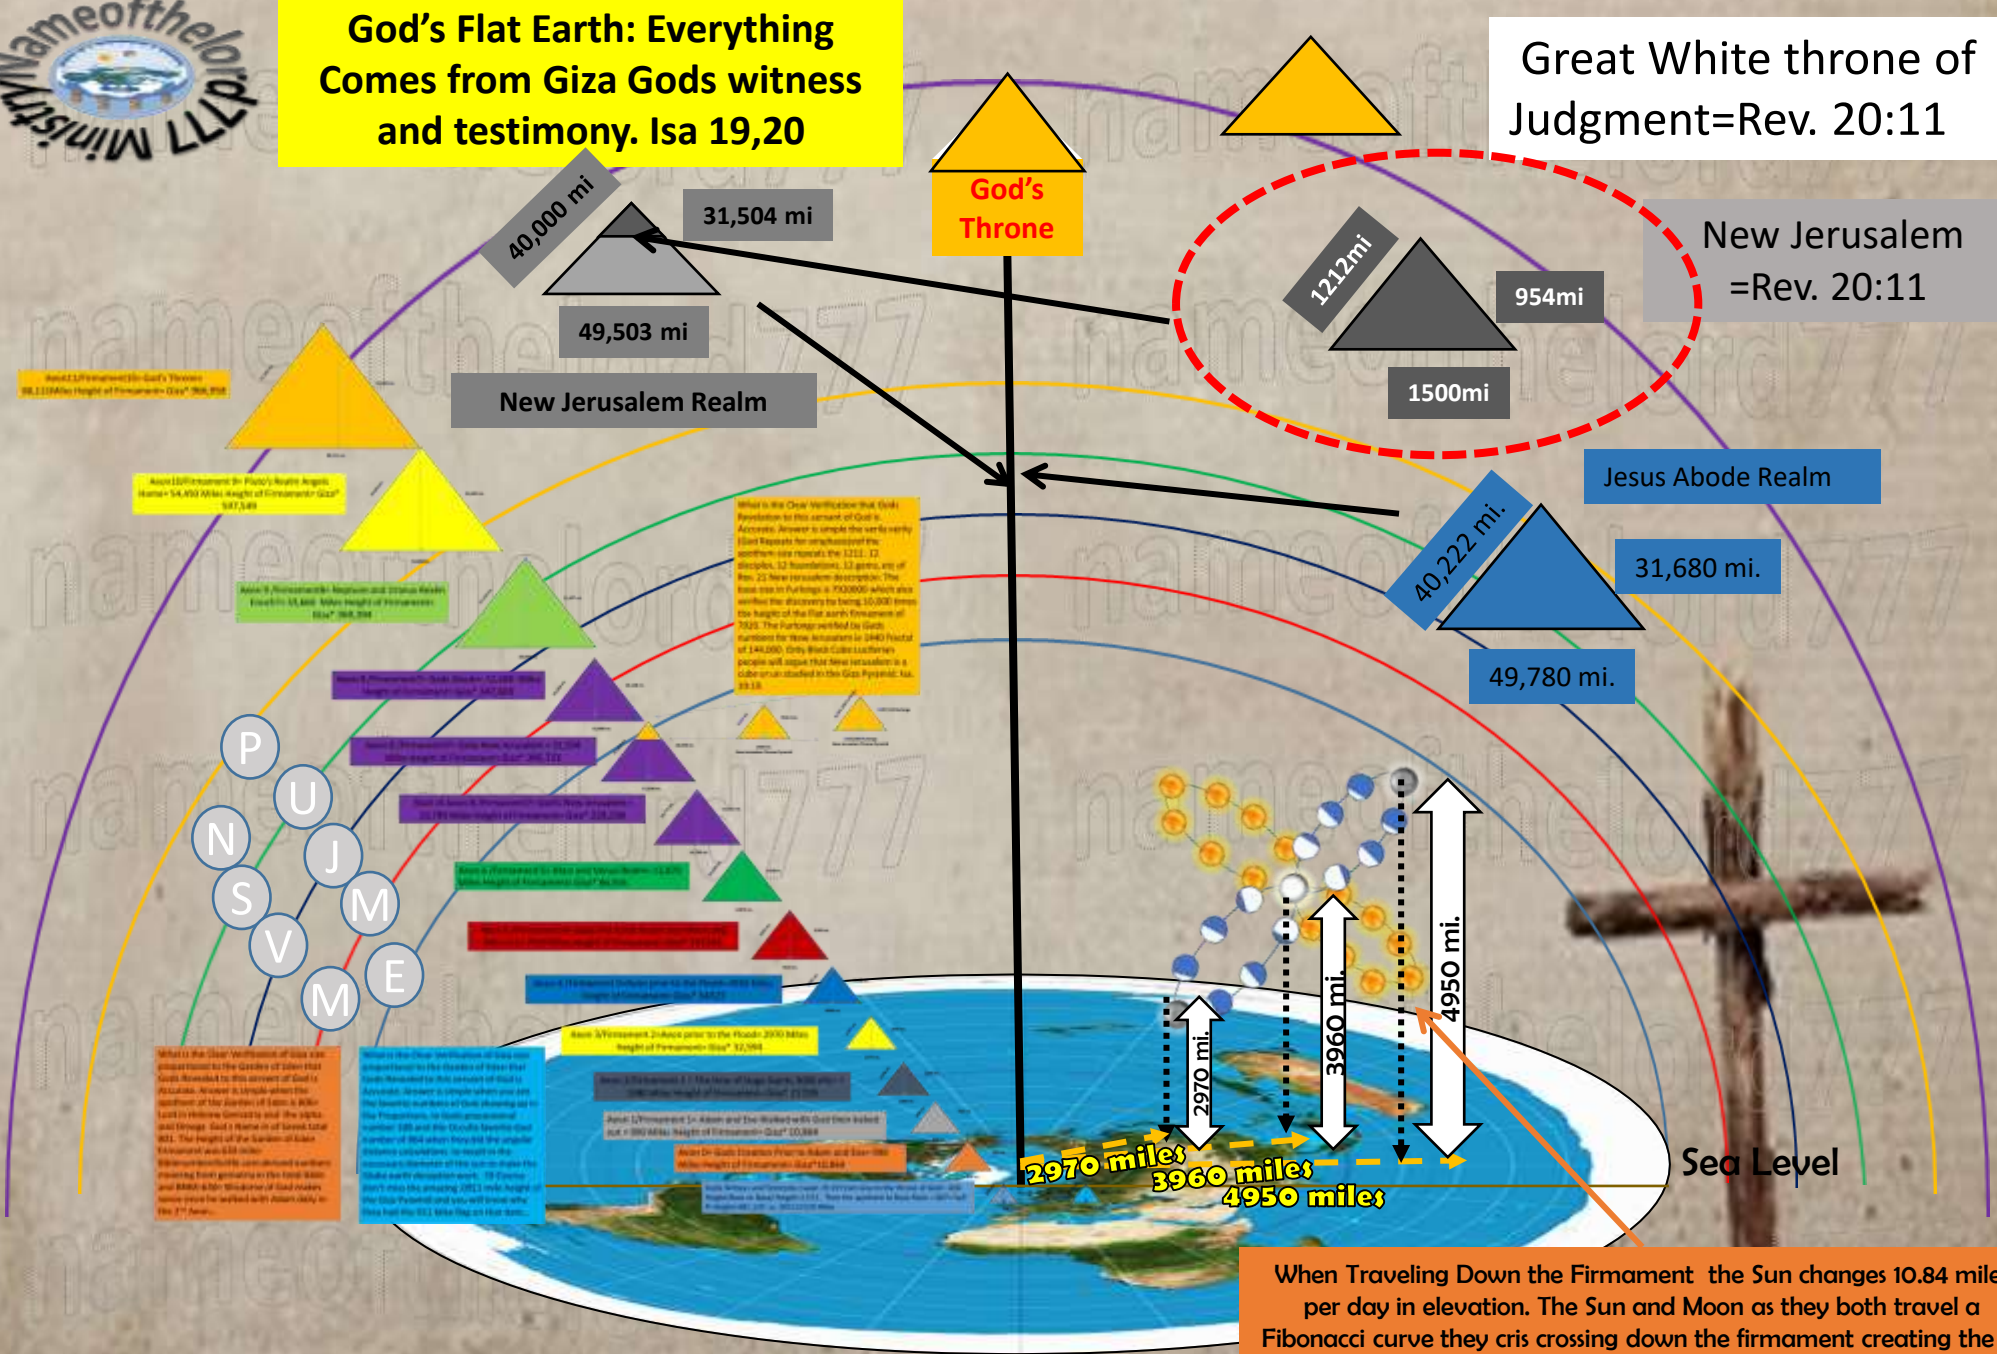

God's Flat Earth: Everything Comes from Giza Gods witness and testimony. Isa 19,20

Great White throne of Judgment=Rev. 20:11

When Traveling Down the Firmament the Sun changes 10.84 miles per day in elevation. The Sun and Moon as they both travel a Fibonacci curve they criss crossing down the firmament creating the 14 phases of the moon. The Moon changes elevation per day by 67.05 miles a day and stays at 45 ° to the Flat Earth North Pole.