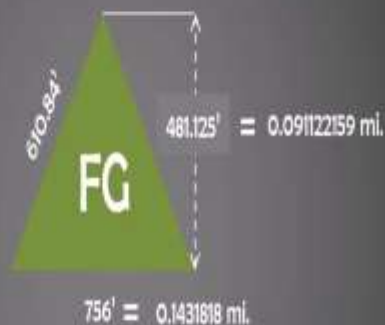

Luke 8:17 For nothing is secret, that shall not be made manifest; neither any thing hid, that shall not be known and come abroad.

God's Universe Progression the Giza Pyramid represents
.0911 miles tall and located at non Random location
matching the speed of Light in meters power second

Giza Firmament (FG) = God's Witness and Testimony Isaiah 19:19

From Giza to the throne of God = 0.636 Height/Base or Base/ Height = 1.572 ; Apothem to Base Ratio = 0.808 =

half Pi Height = 481.125 ft. or .091122159 Miles