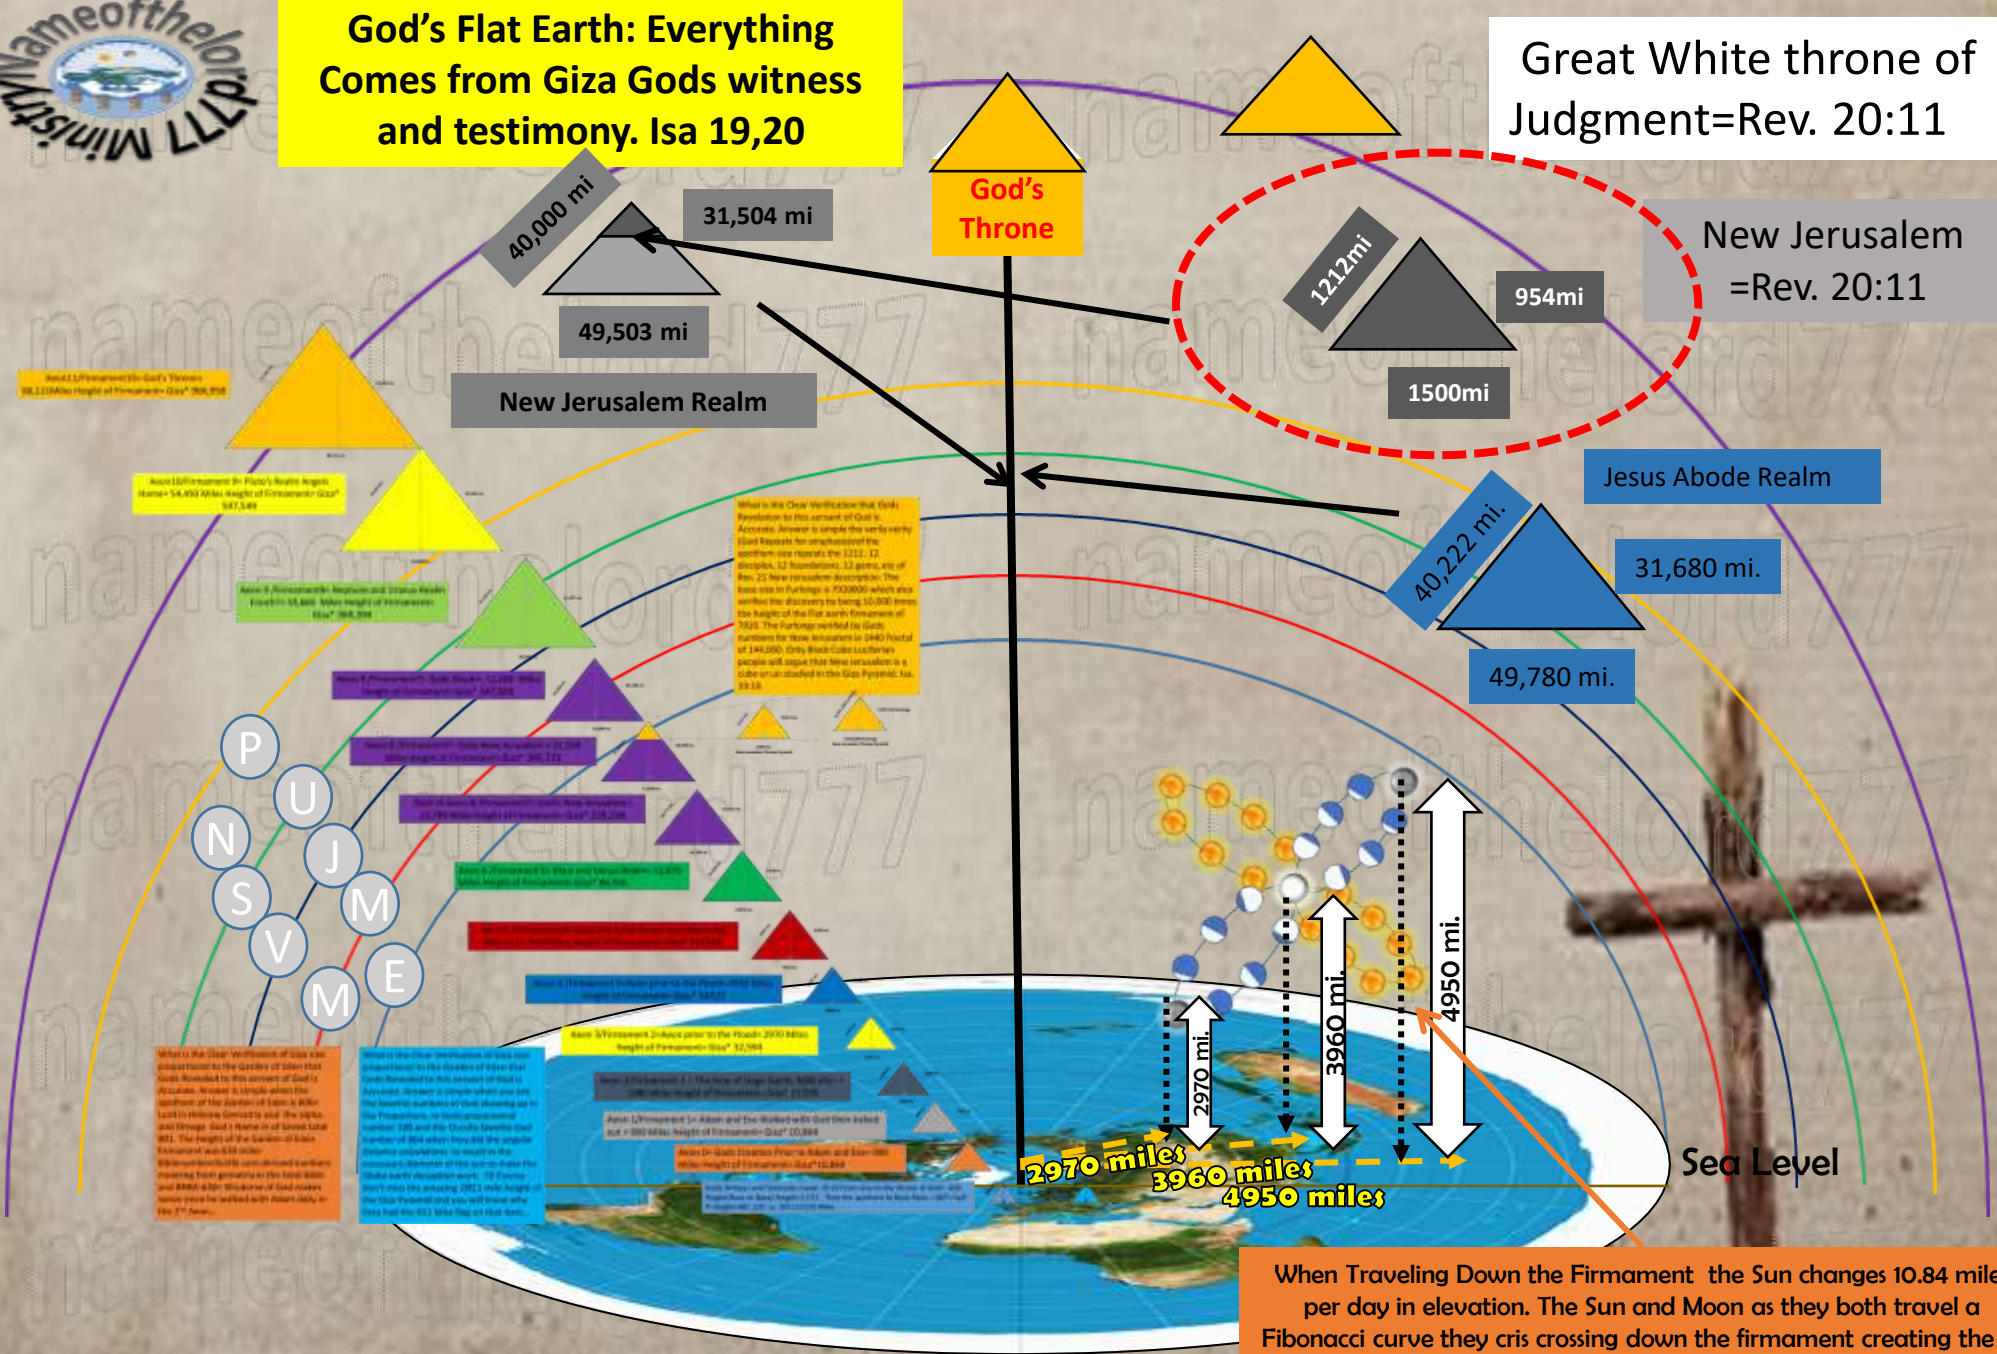

**God's Flat Earth: Everything Comes from Giza Gods witness and testimony. Isa 19,20**

Great White throne of Judgment=Rev. 20:11

When Traveling Down the Firmament the Sun changes 10.84 miles per day in elevation. The Sun and Moon as they both travel a Fibonacci curve they criss crossing down the firmament creating the 14 phases of the moon. The Moon changes elevation per day by 67.05 miles a day and stays at 45 ° to the Flat Earth North Pole.