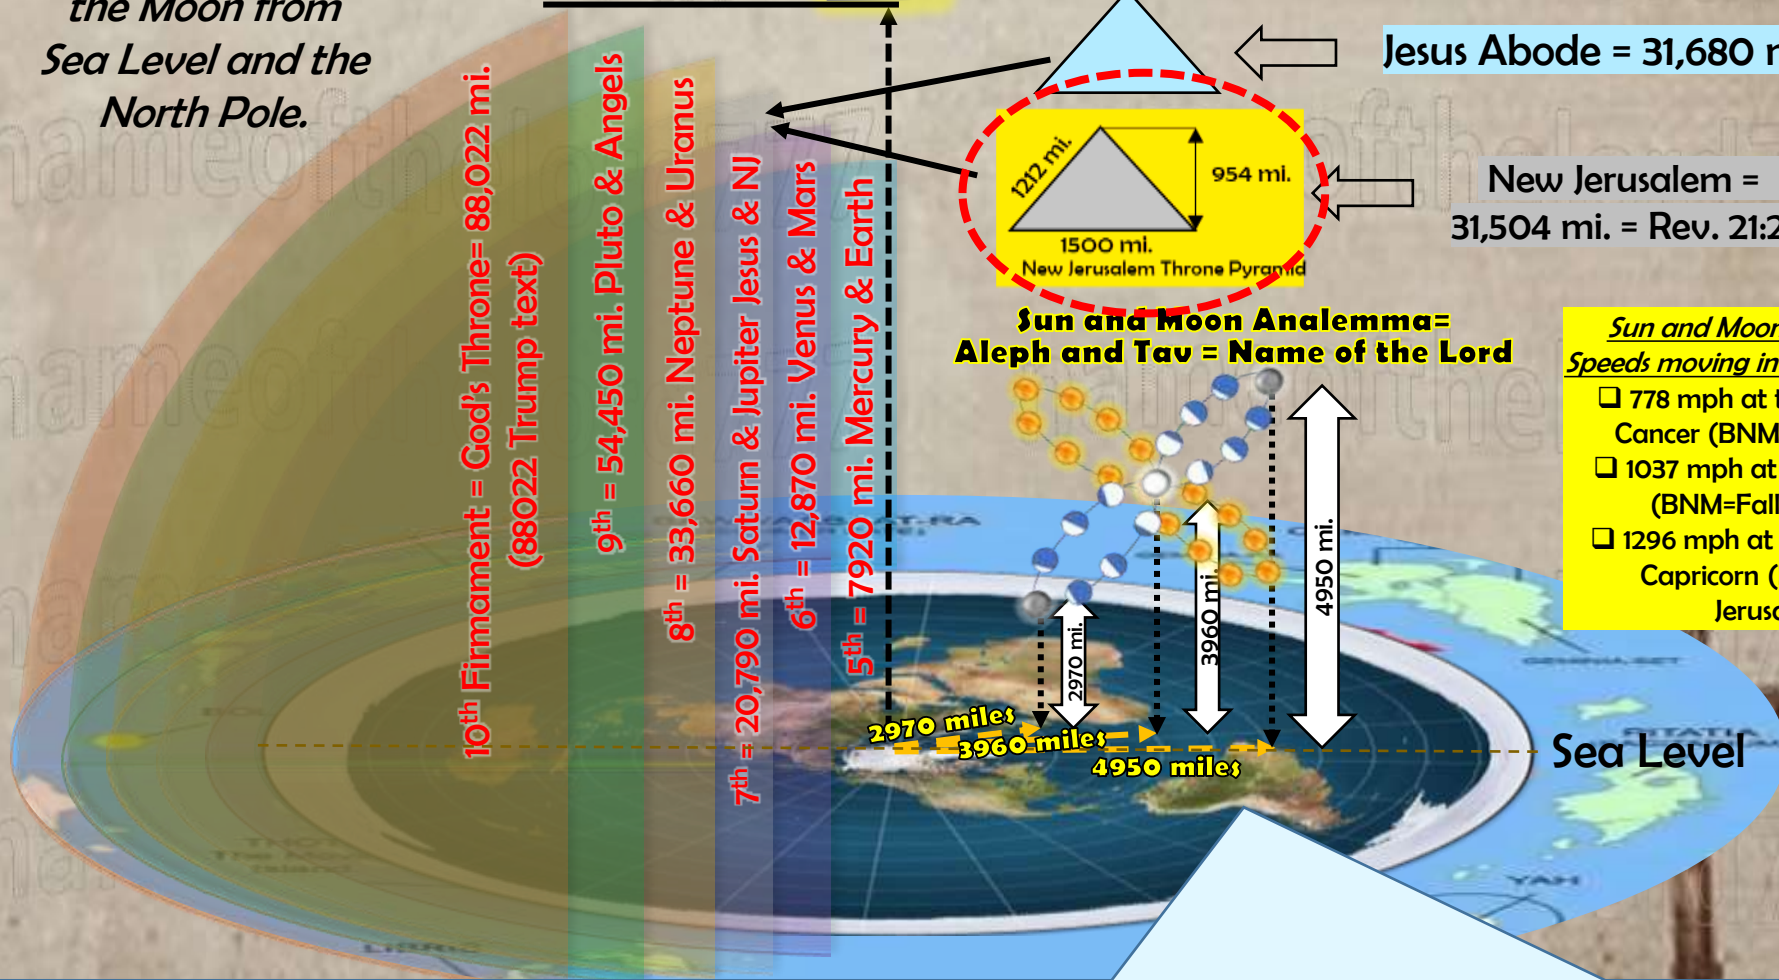

When Traveling the Firmament, the Sun with a complete cycle = 365.24 days changes 10.84 miles in elevation as it travel a Fibonacci curve crisscrossing the Moon down the firmament. The Moon creating the 14 phases changes elevation and increases by 67.05 miles a day with a complete cycle = 59.06 days. Daily snapshots from the same spot will create the Analemma. For More Details go to flatearhandthelastdaysblog.wordpress.com