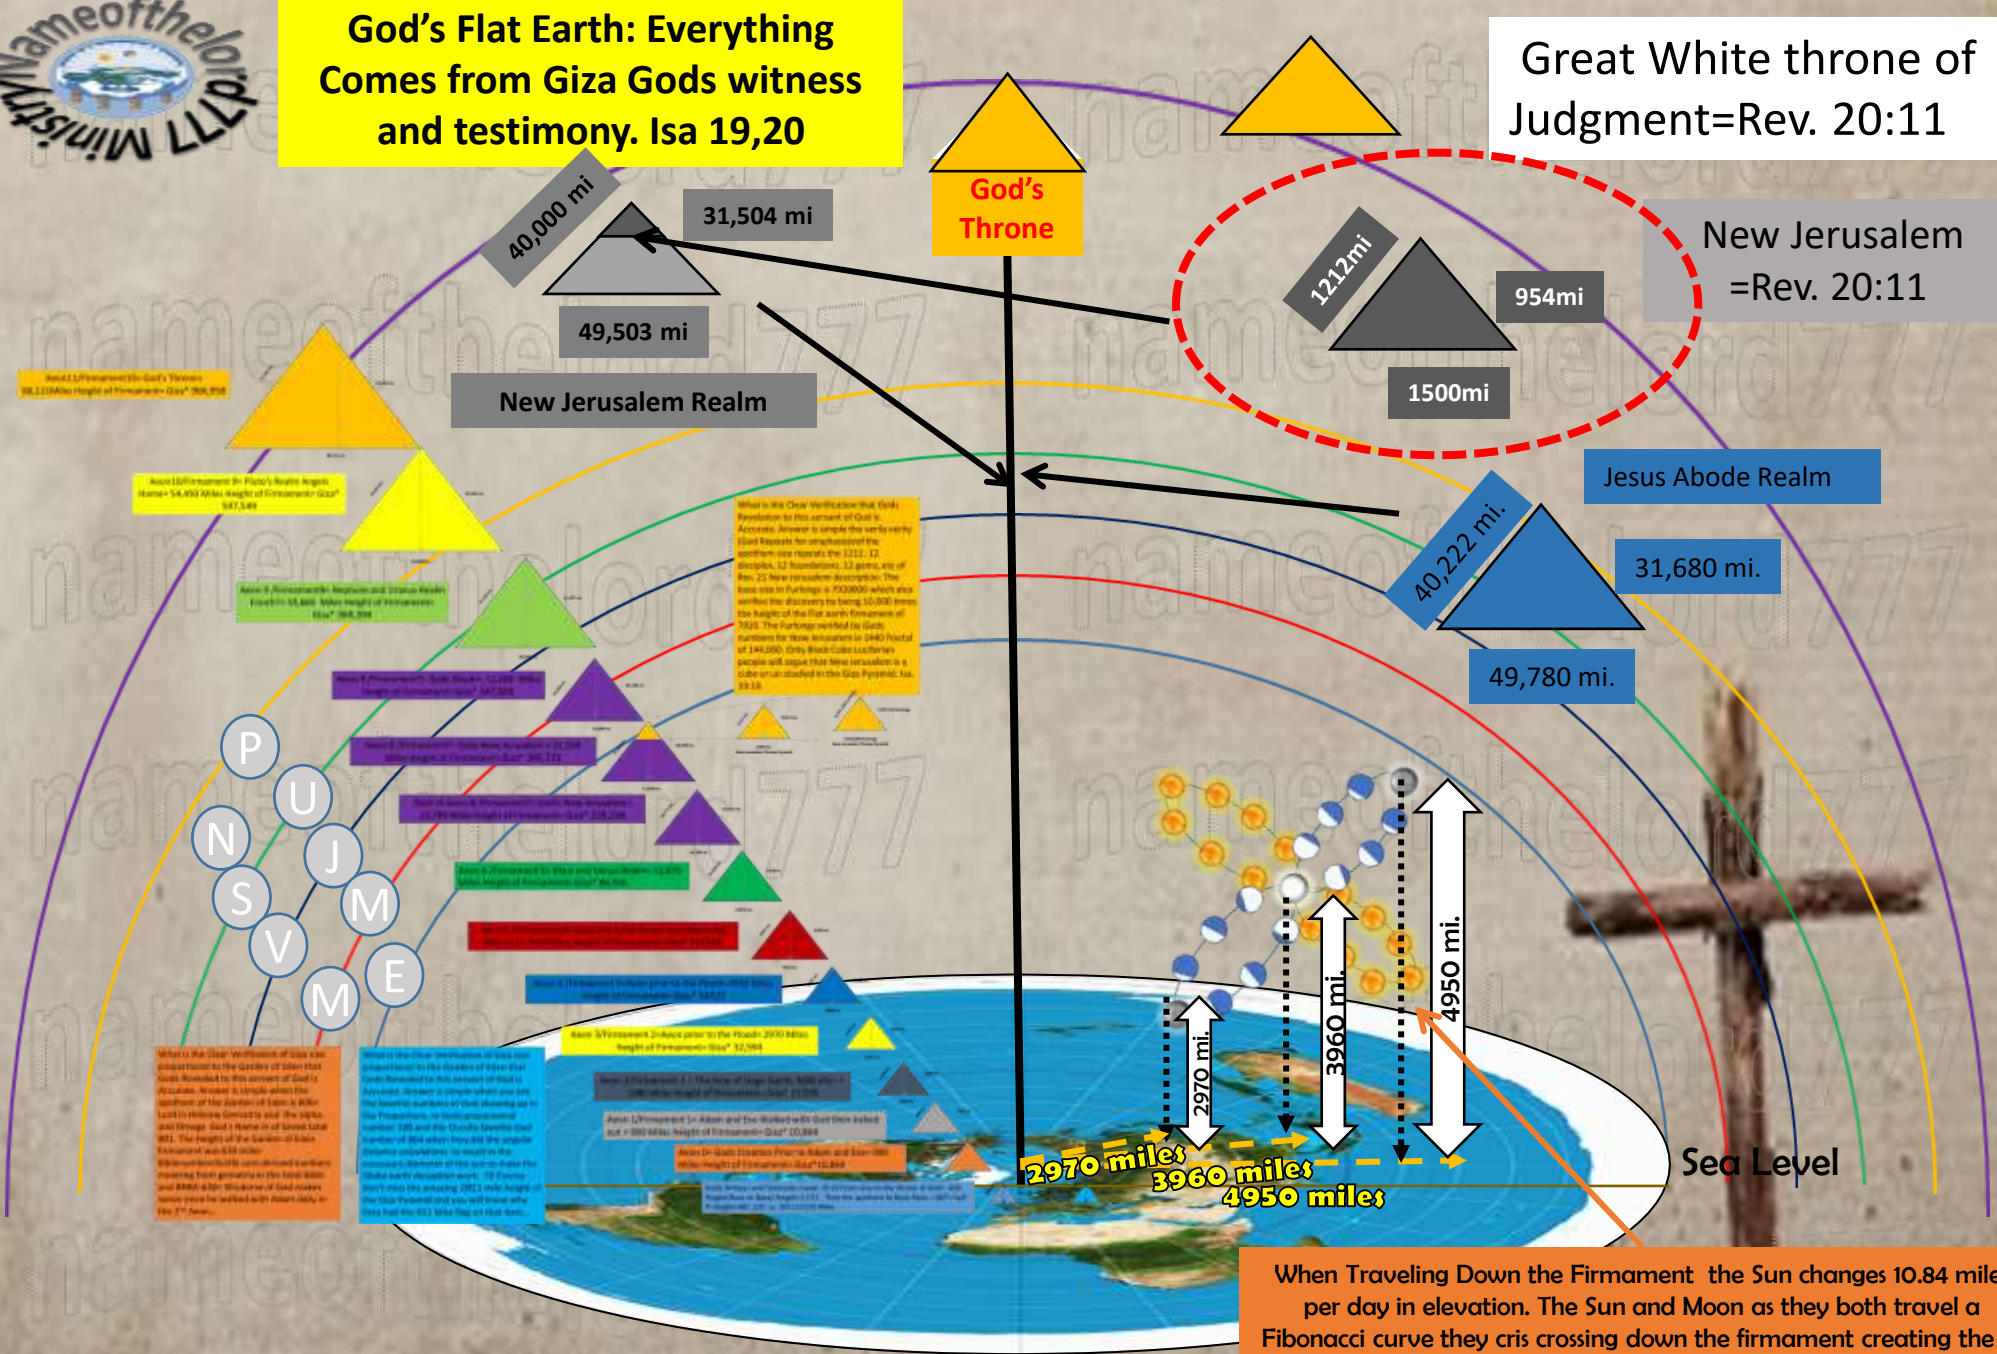

**God's Flat Earth: Everything Comes from Giza Gods witness and testimony. Isa 19,20**

Great White throne of Judgment=Rev. 20:11

New Jerusalem Realm

New Jerusalem =Rev. 20:11

Jesus Abode Realm

Sea Level

P  
U  
N  
S  
V  
J  
M  
E