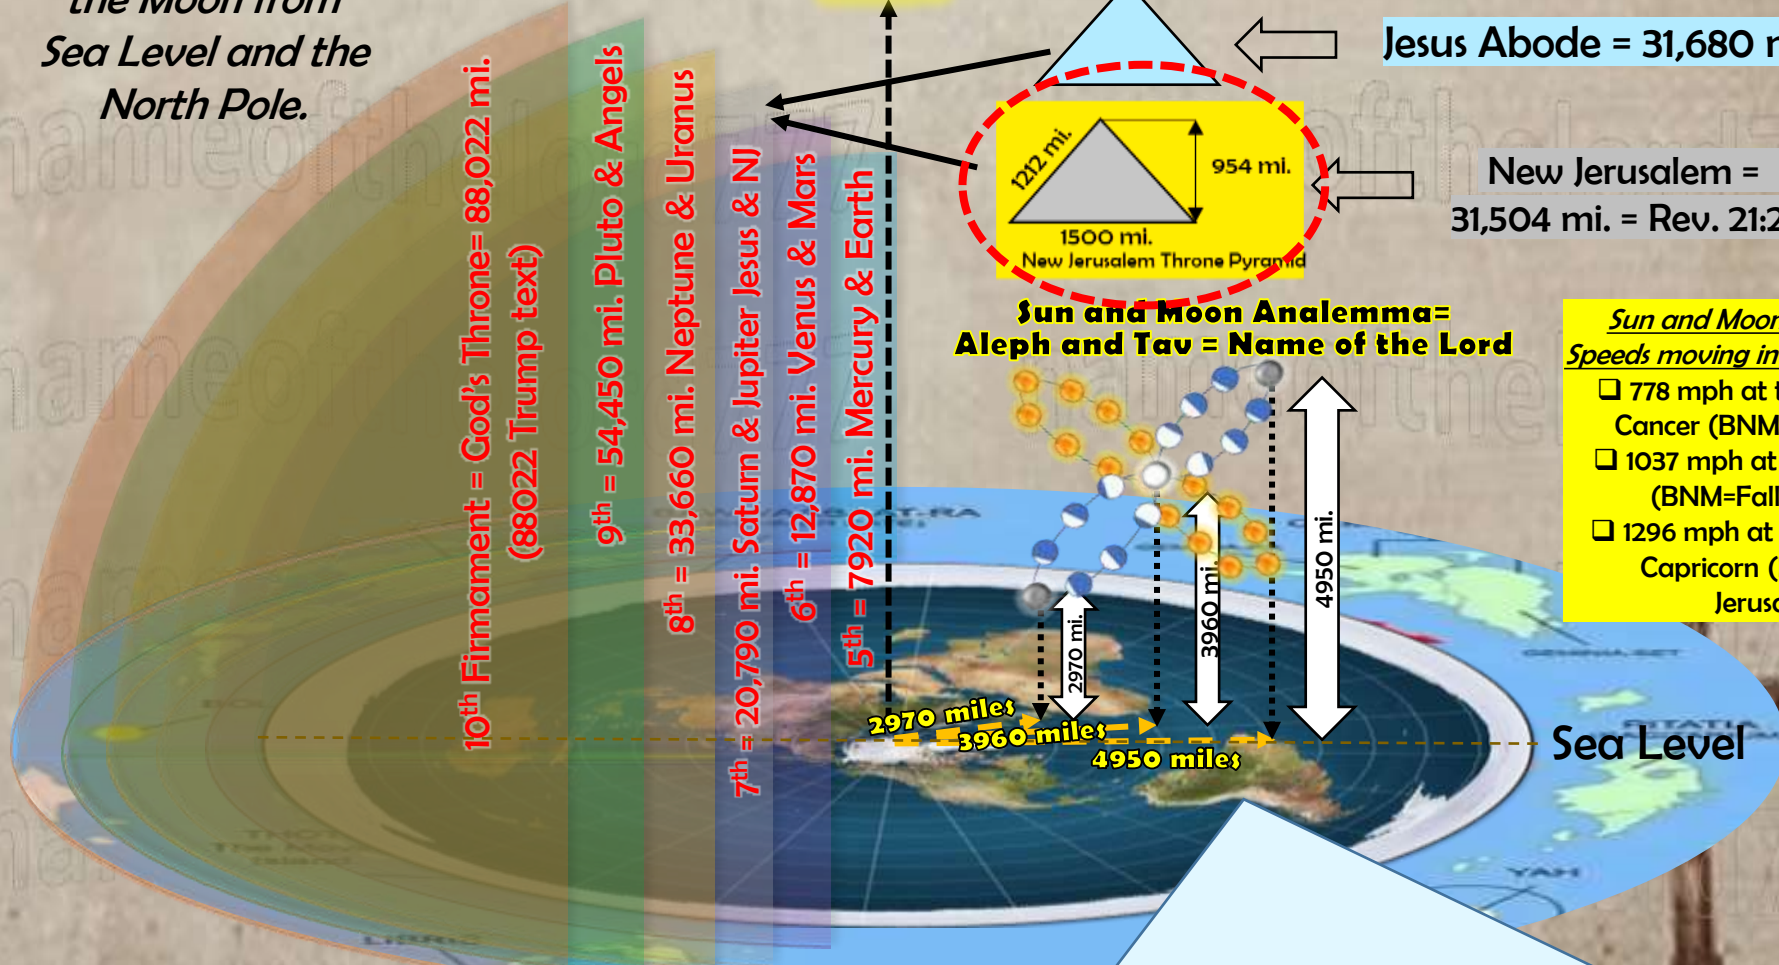

Sea Level

When Traveling the Firmament, the Sun with a complete cycle = 365.24 days changes 10.84 miles in elevation as it travel a Fibonacci curve crisscrossing the Moon down the firmament. The Moon creating the 14 phases changes elevation and increases by 67.05 miles a day with a complete cycle = 59.06 days. Daily snapshots from the same spot will create the Analemma. For

More Details go to flatearhandthelastdaysblog.wordpress.com