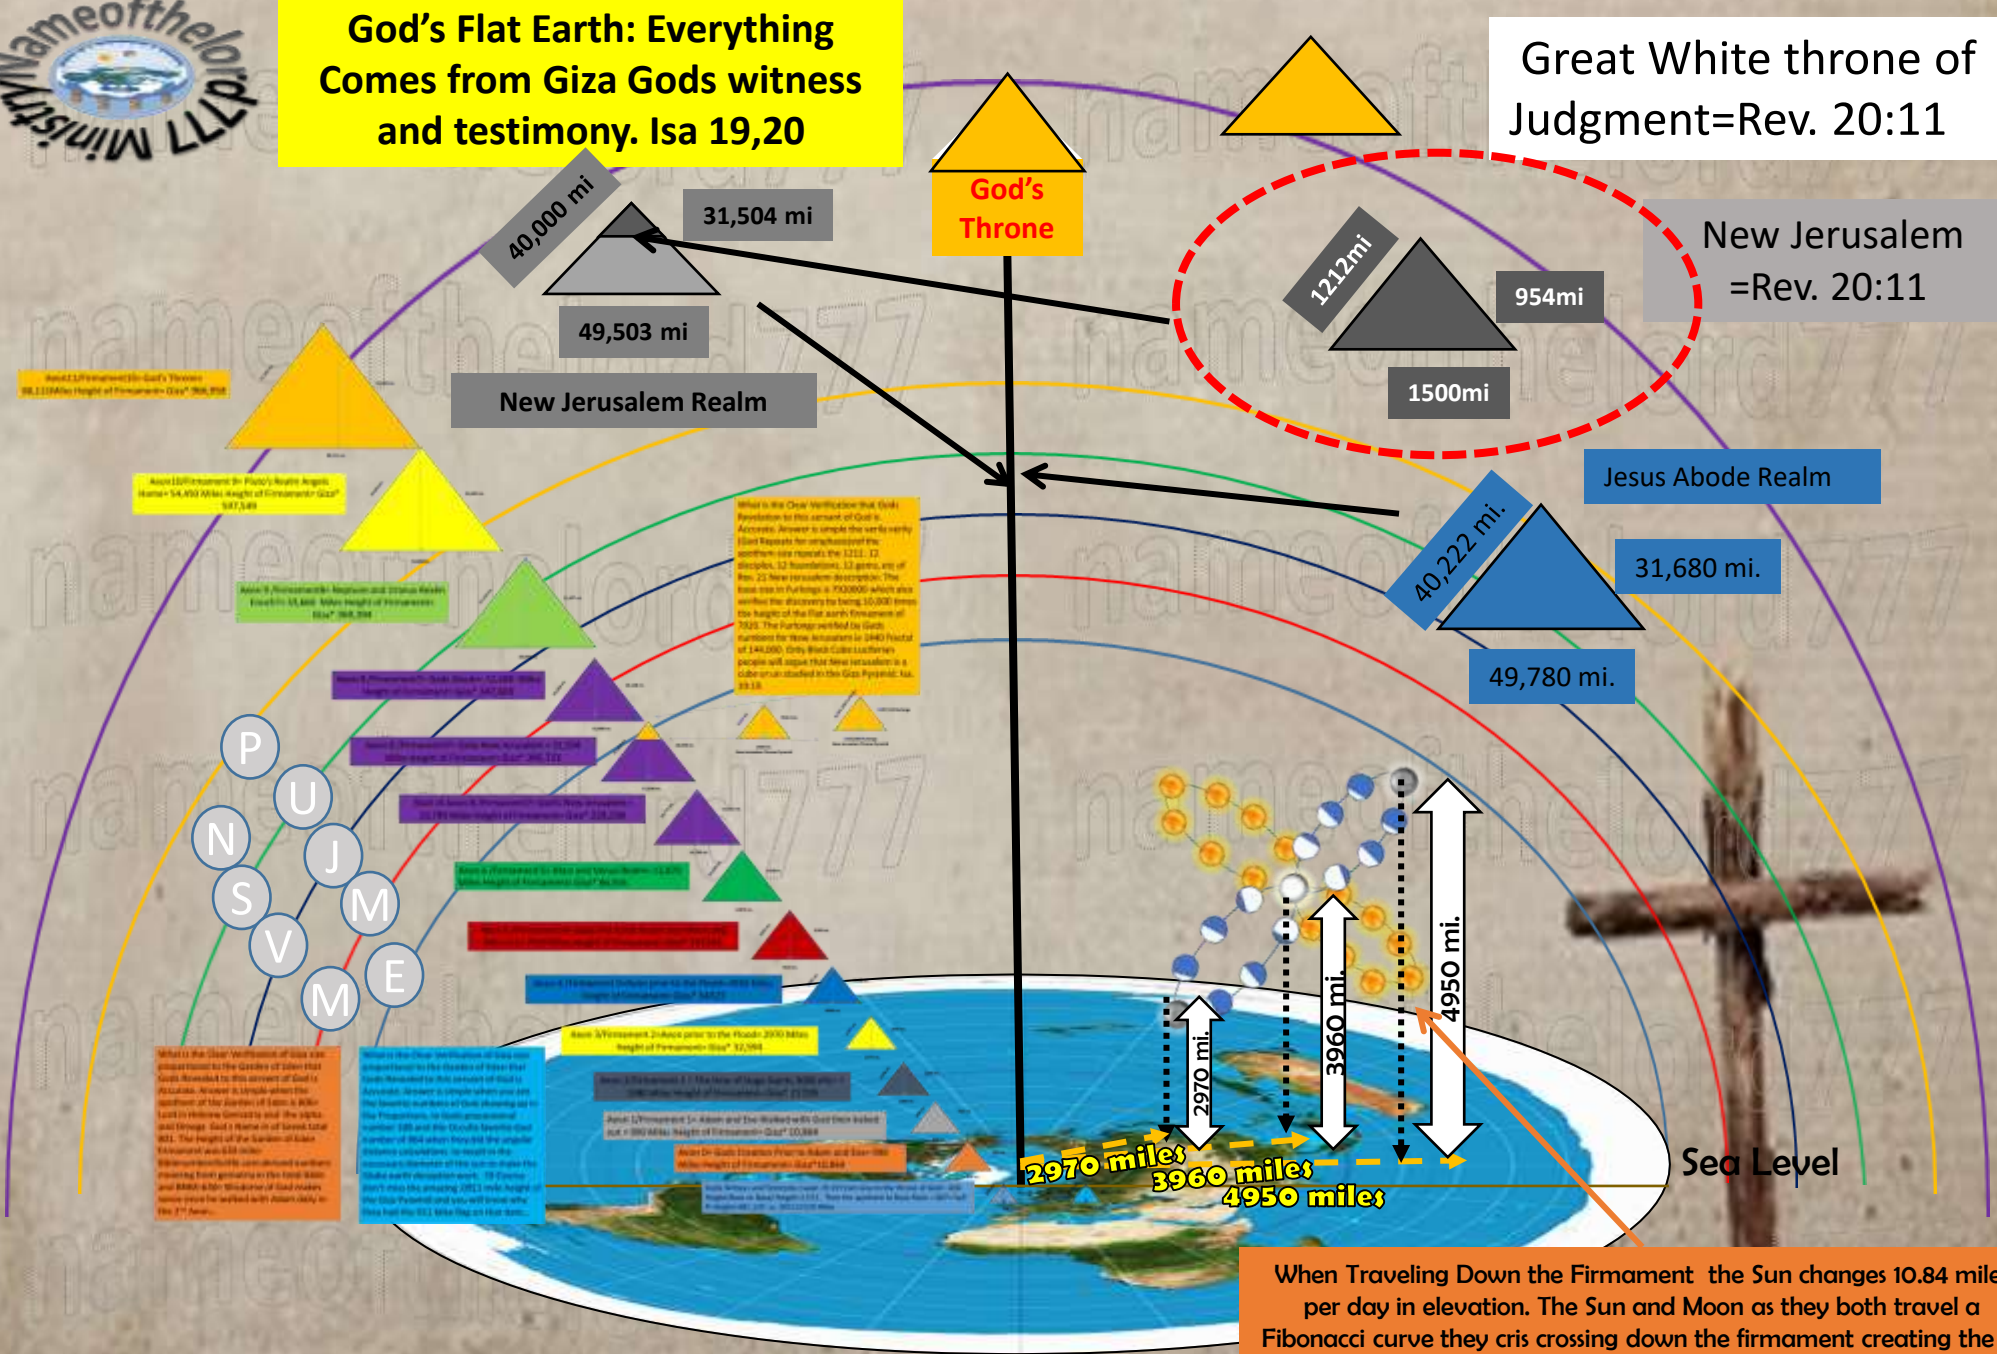

**God's Flat Earth: Everything Comes from Giza Gods witness and testimony. Isa 19,20**

**Great White throne of Judgment=Rev. 20:11**

**New Jerusalem =Rev. 20:11**

**Jesus Abode Realm**

**New Jerusalem Realm**