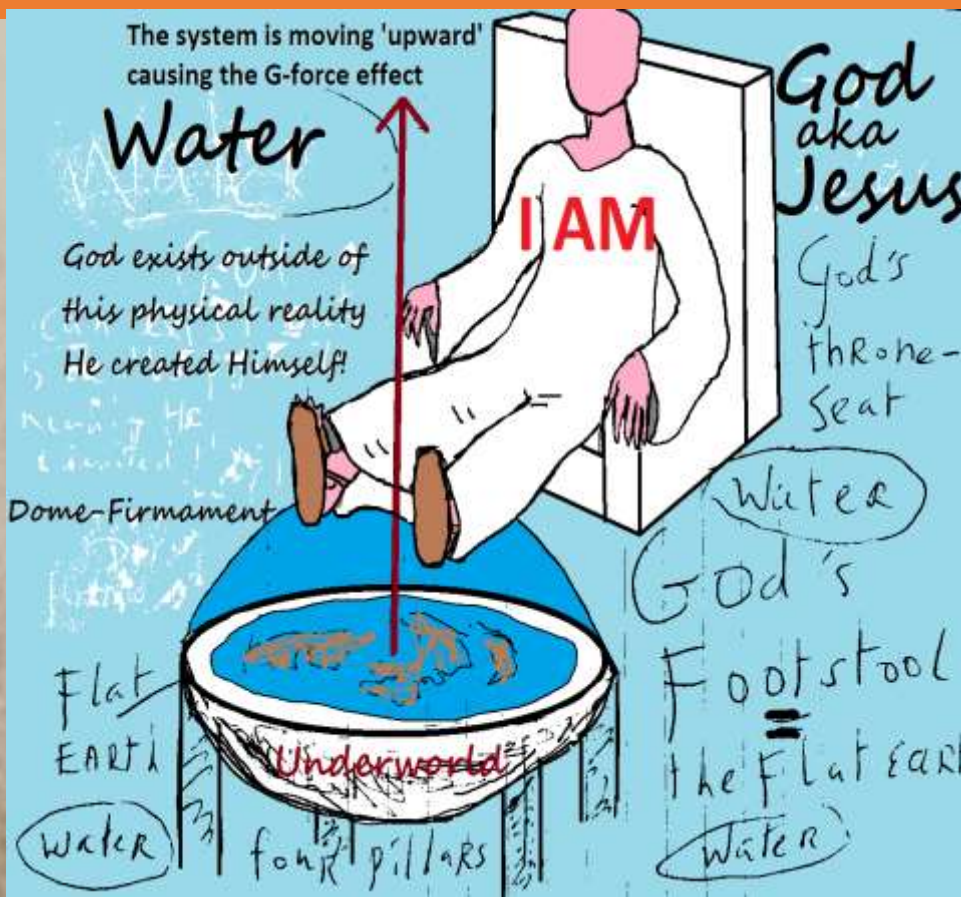

I'am I'am and the deceiver is NOT I'AM