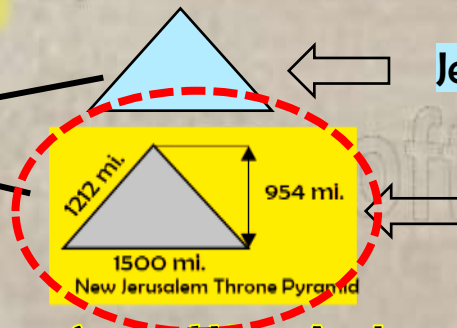

Teaching the keys to the heights and distances of the Sun and the Moon from Sea Level and the North Pole.

God's Throne = 88022 mi. above the NP = Great White Throne of Judgment Rev. 20:11

Jesus Abode = 31,680 mi.