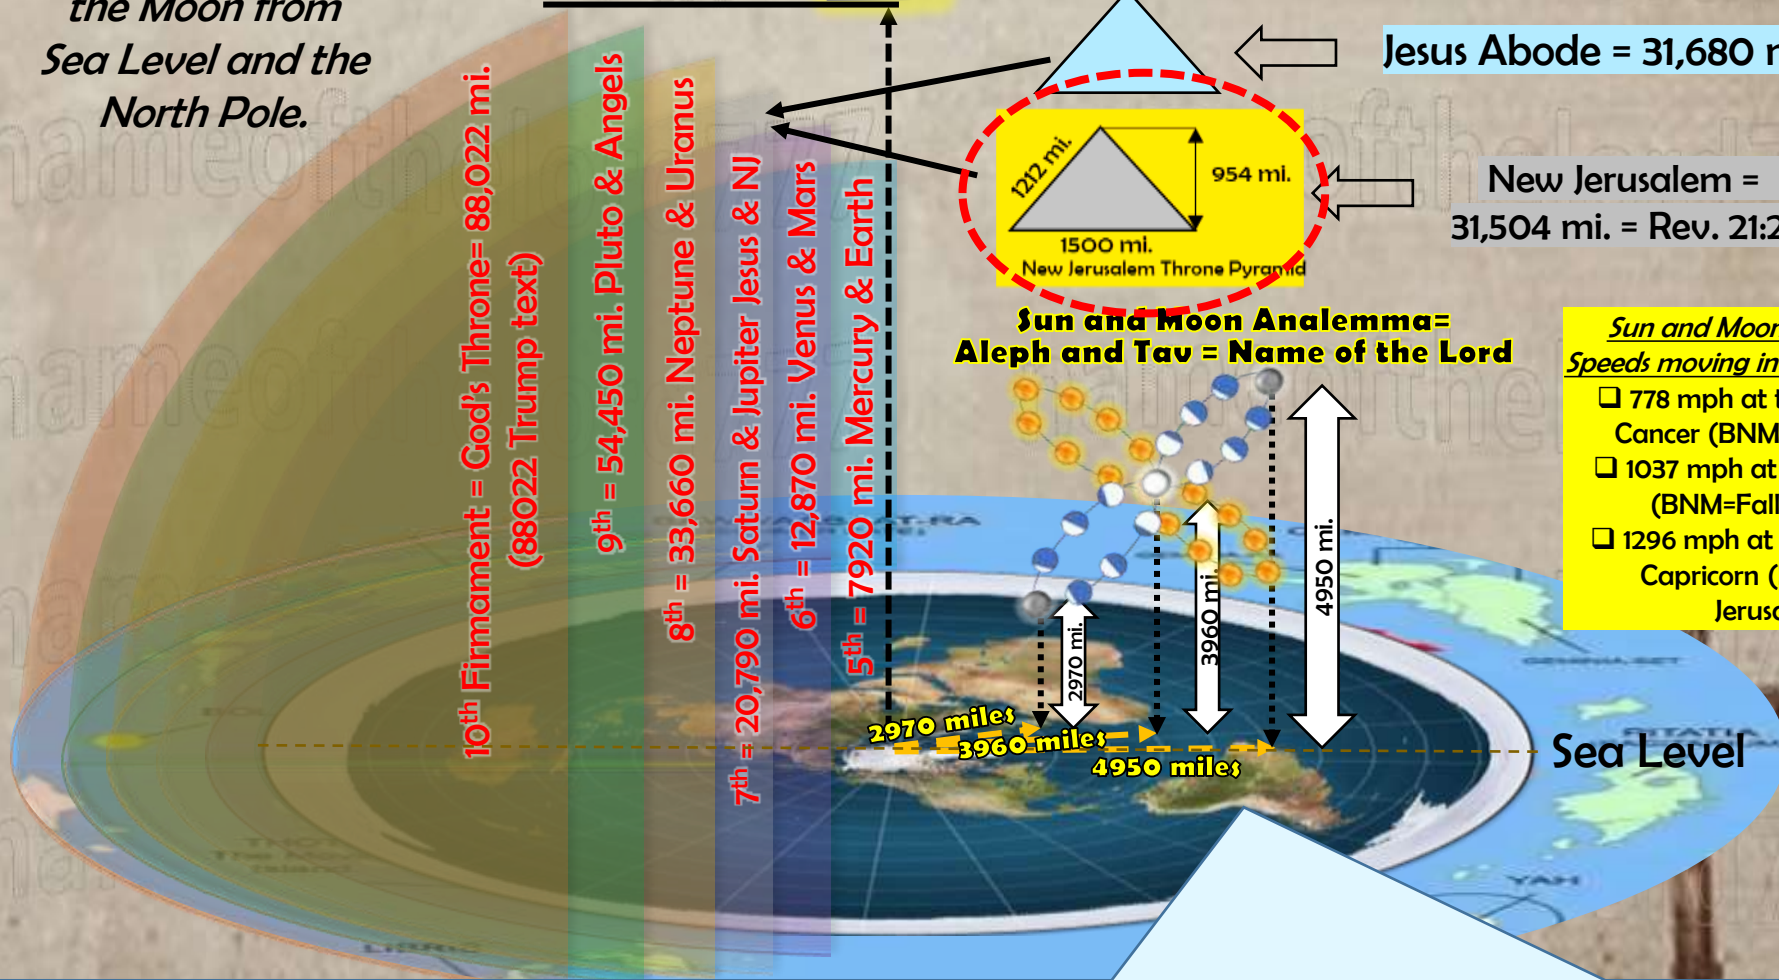

10th Firmament = God's Throne = 88,022 mi. (88022 Trump text)

9th = 54,450 mi. Pluto & Angels

8th = 33,660 mi. Neptune & Uranus

7th = 20,790 mi. Saturn & Jupiter Jesus & NJ

6th = 12,870 mi. Venus & Mars

5th = 7920 mi. Mercury & Earth