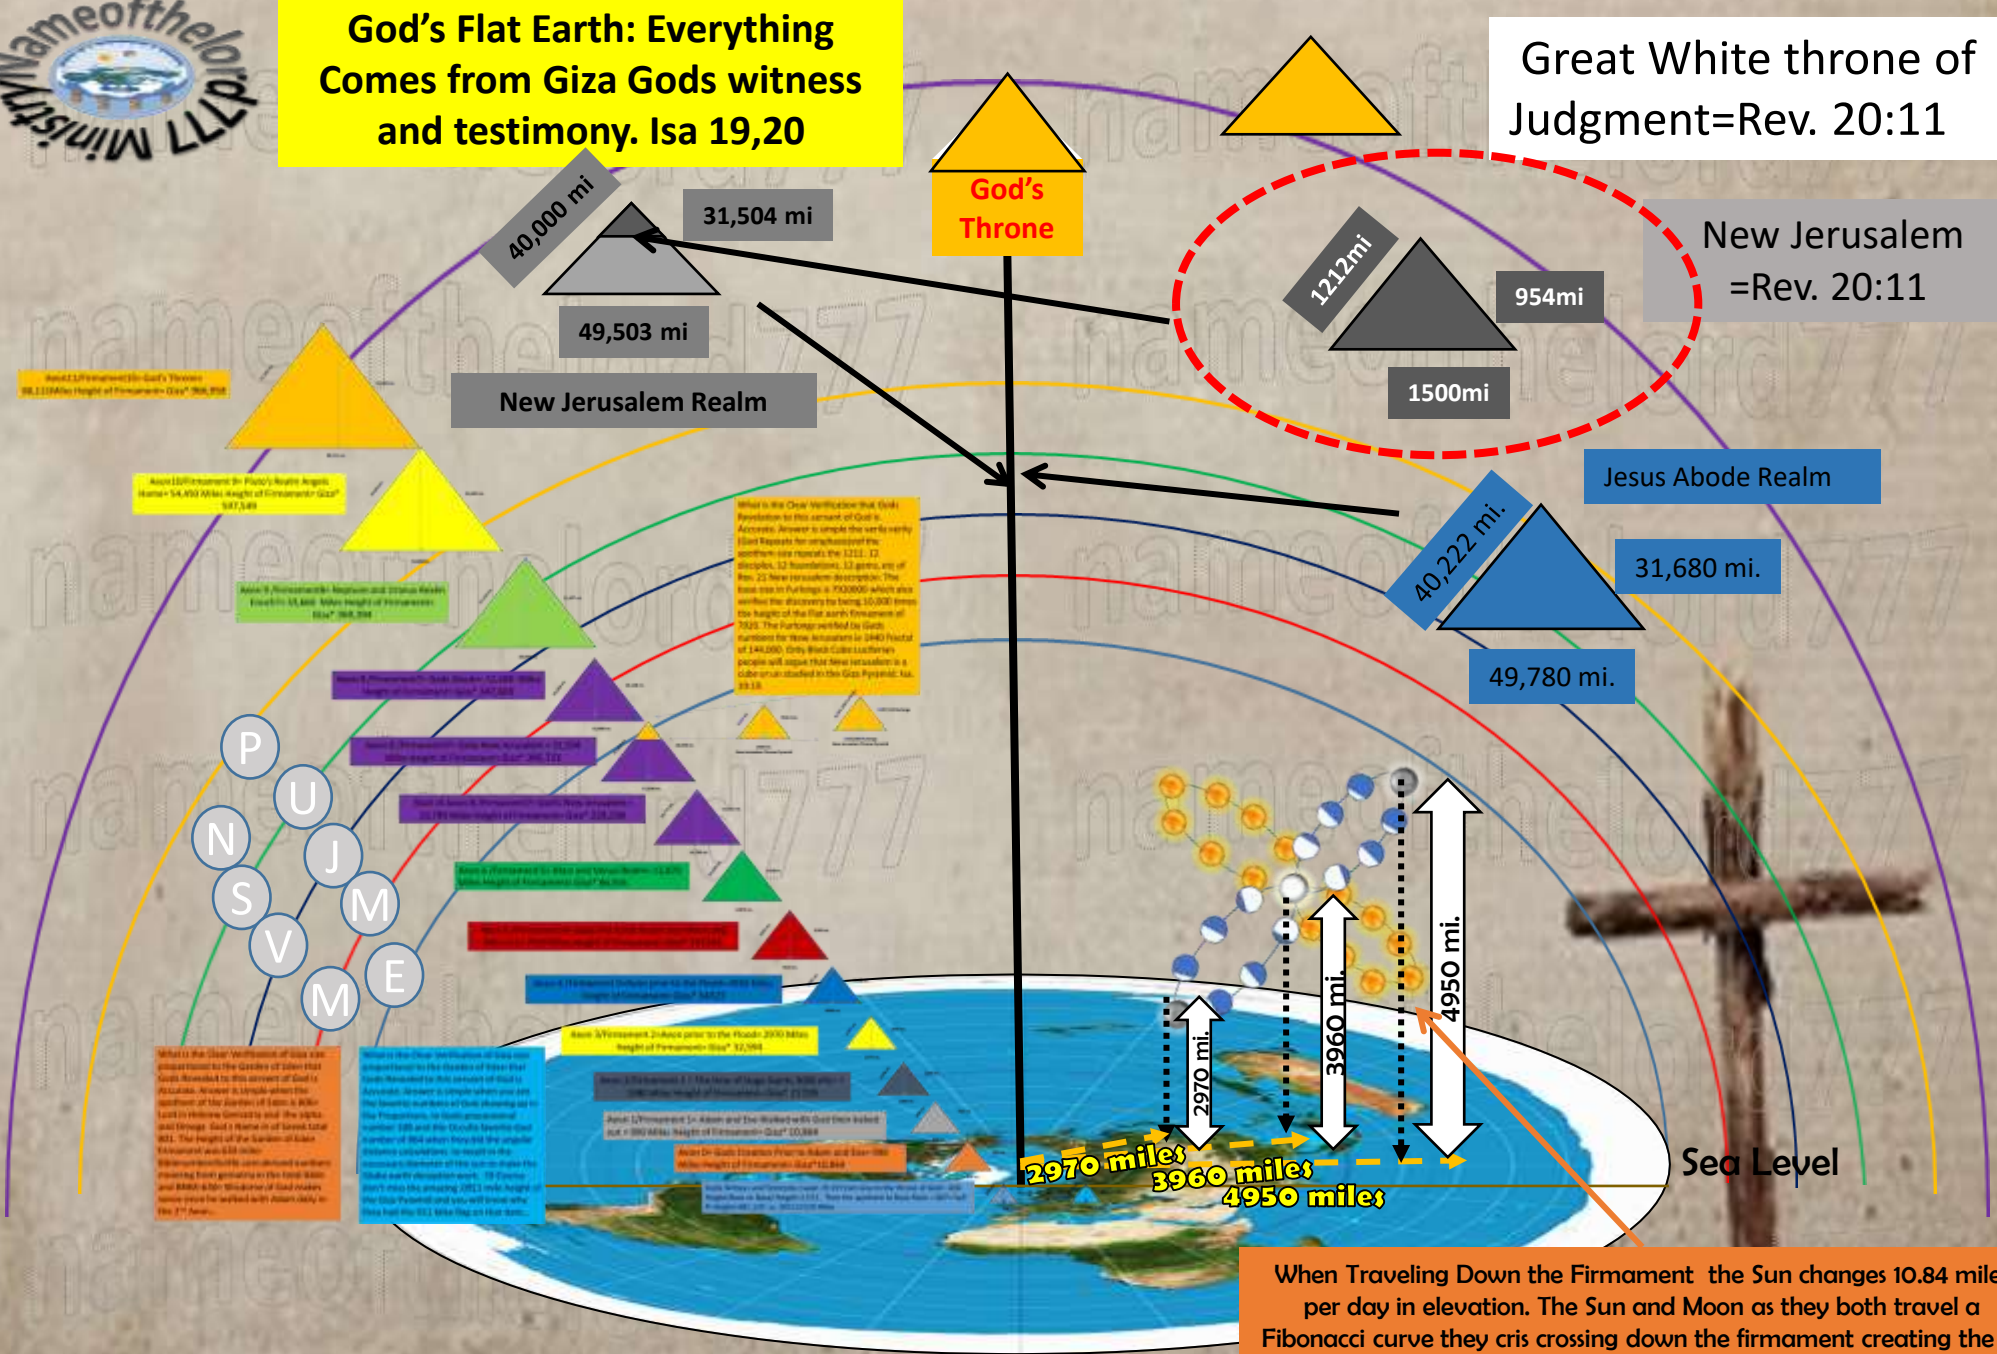

New Jerusalem Realm

New Jerusalem =Rev. 20:11

Jesus Abode Realm

Sea Level

God's Throne

P
U
N
S
V
J
M
E

When Traveling Down the Firmament the Sun changes 10.84 miles per day in elevation. The Sun and Moon as they both travel a Fibonacci curve they criss crossing down the firmament creating the 14 phases of the moon. The Moon changes elevation per day by 67.05 miles a day and stays at 45 ° to the Flat Earth North Pole.