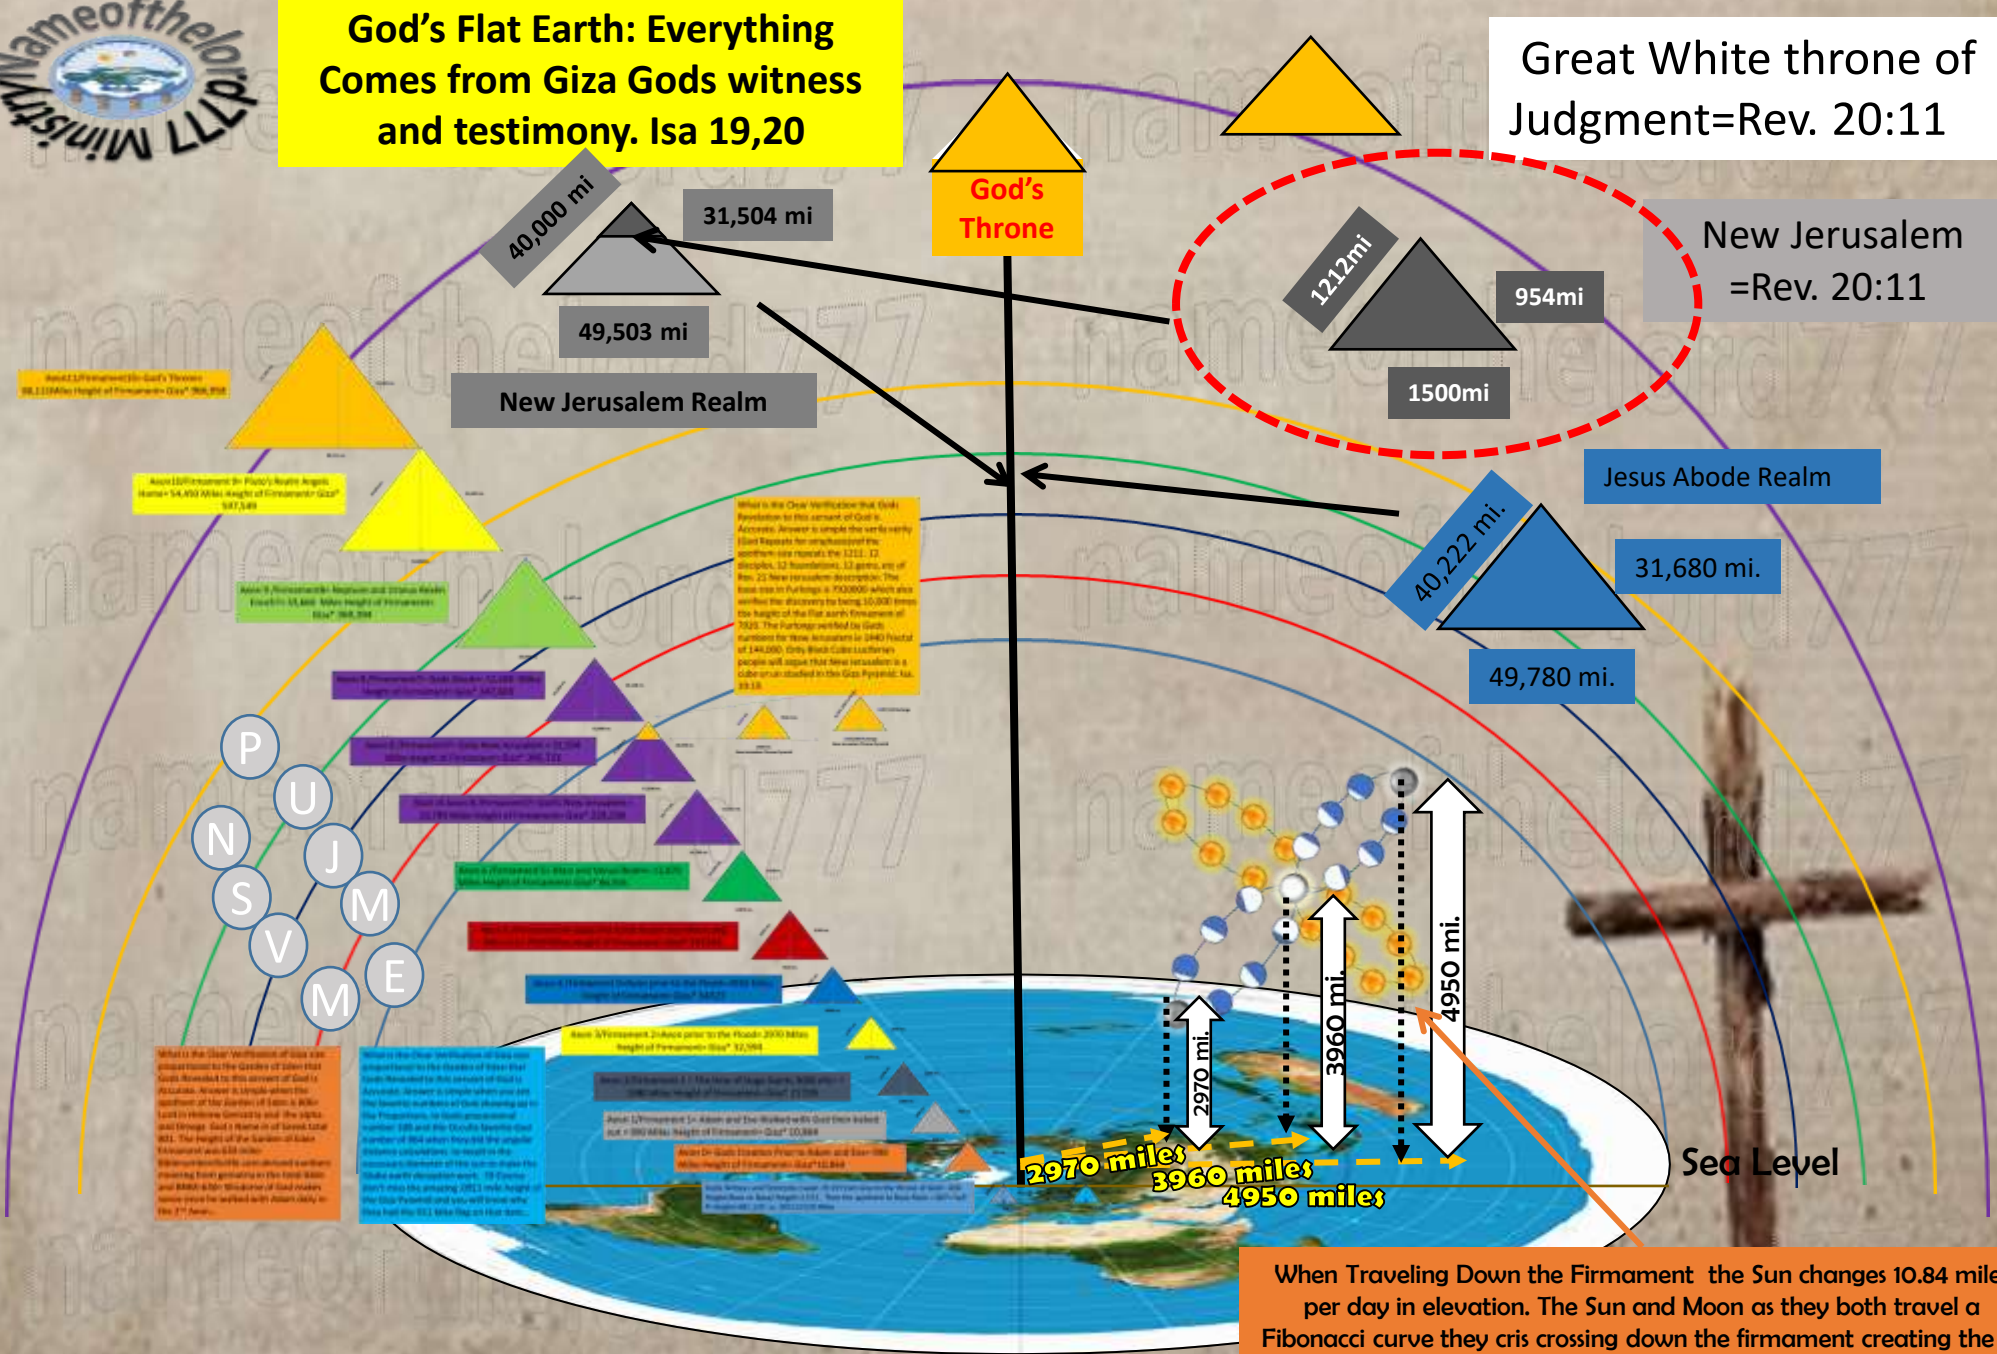

Great White throne of Judgment=Rev. 20:11

New Jerusalem =Rev. 20:11

Jesus Abode Realm

Sea Level

God's Throne

New Jerusalem Realm

P
U
N
S
V
J
M
E

When Traveling Down the Firmament the Sun changes 10.84 miles per day in elevation. The Sun and Moon as they both travel a Fibonacci curve they criss crossing down the firmament creating the 14 phases of the moon. The Moon changes elevation per day by 67.05 miles a day and stays at 45 ° to the Flat Earth North Pole.