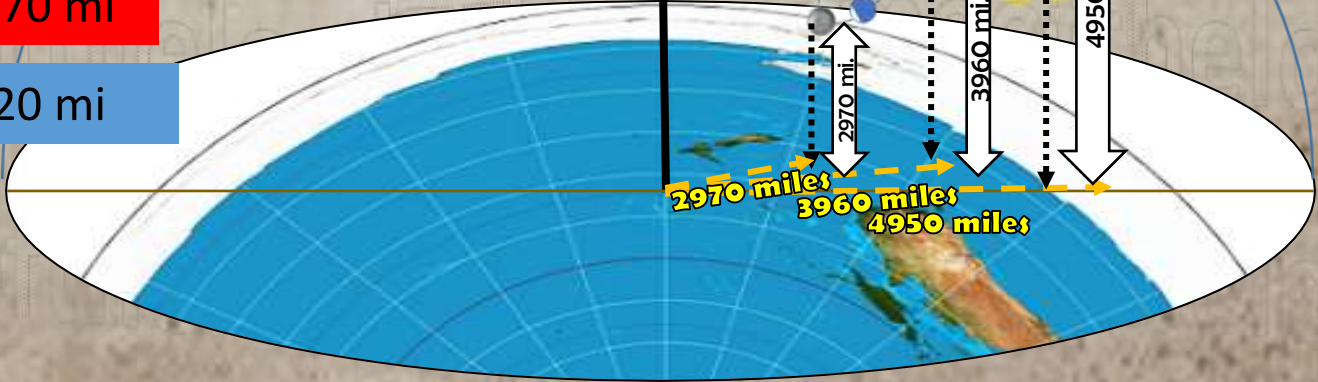

Great White throne of Judgment=Rev. 20:11

New Jerusalem =Rev. 20:11

10th Firmament =88022 trump text-88,111 mi

9=54,450 mi

8=33,660 mi

7=20,790 mi

6= 12,870 mi

5=7920 mi

P
N
S
U
J
V
M
E

When Traveling Down the Firmament Sun the Sun changes 10.84 miles in elevation as they both travel a Fibonacci curve criss crossing down the firmament creating the 14 phases of the moon and the Moon changes elevation and increases by 67.05 miles a day.

God's Throne

31,504mi= New Jerusalem

31,680mi Jesus Home

12.12mi
954mi
1500mi

Jesus Abode 31,504mi