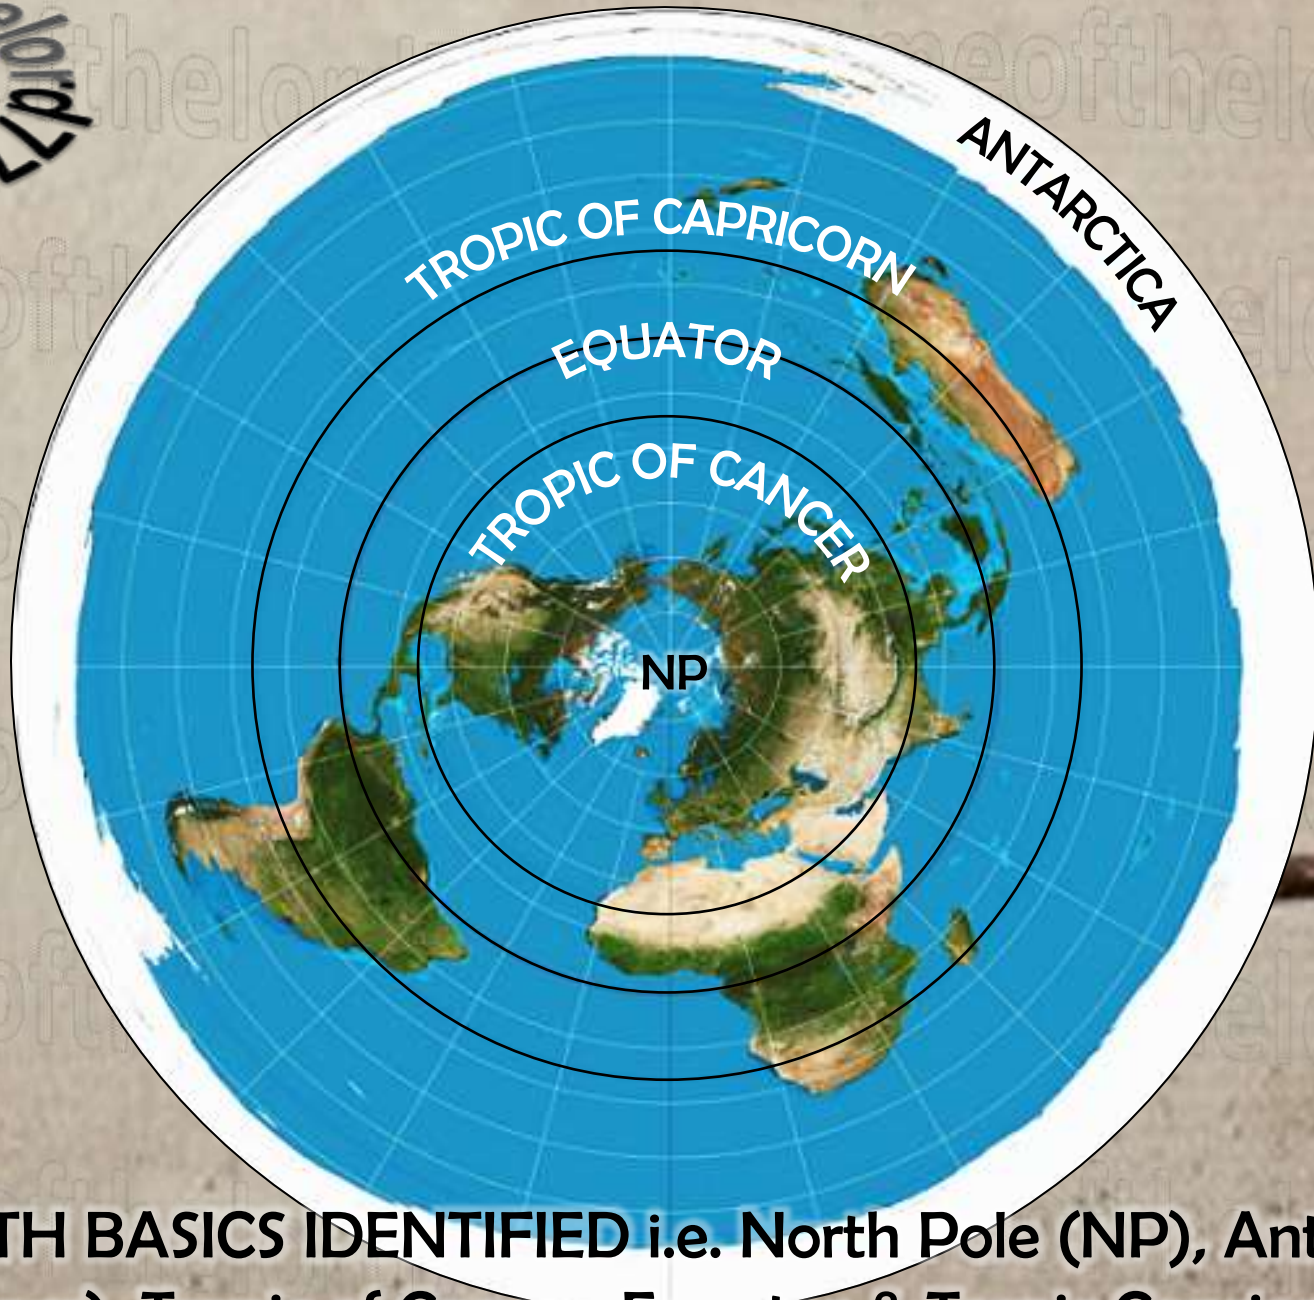

Acts 2:20 The sun shall be turned into darkness, and the moon into blood, before that great and notable day of the Lord come:

Blood Moons Explained on a Flat Earth

As the Sun and Moon go about their independent helical cycles around the firmament up and down at various times there can be a point where maximum angle and distance achieve a Blood Moon. The Light of the sun must pass through more atmosphere just like we experience at sun set causing a red sun before it disappears. We see the blood moon at various locations as our reflective Matrix allows the moon to be seen and the sun is at the proper angle to cast a red color.

Development of Moons
analemma and Suns
analemma

Calculating the
Speed, Distance
and Location
of the Moon above
the Flat Earth.

A simple wooden cross is positioned on the right side of the image, standing upright on a light-colored, sandy or dusty ground. The cross is made of two thin, light-brown wooden sticks. The background is a textured, light beige surface, possibly sand or a similar material, with some faint, repeating watermarks of the text 'nameofthelord777' visible.