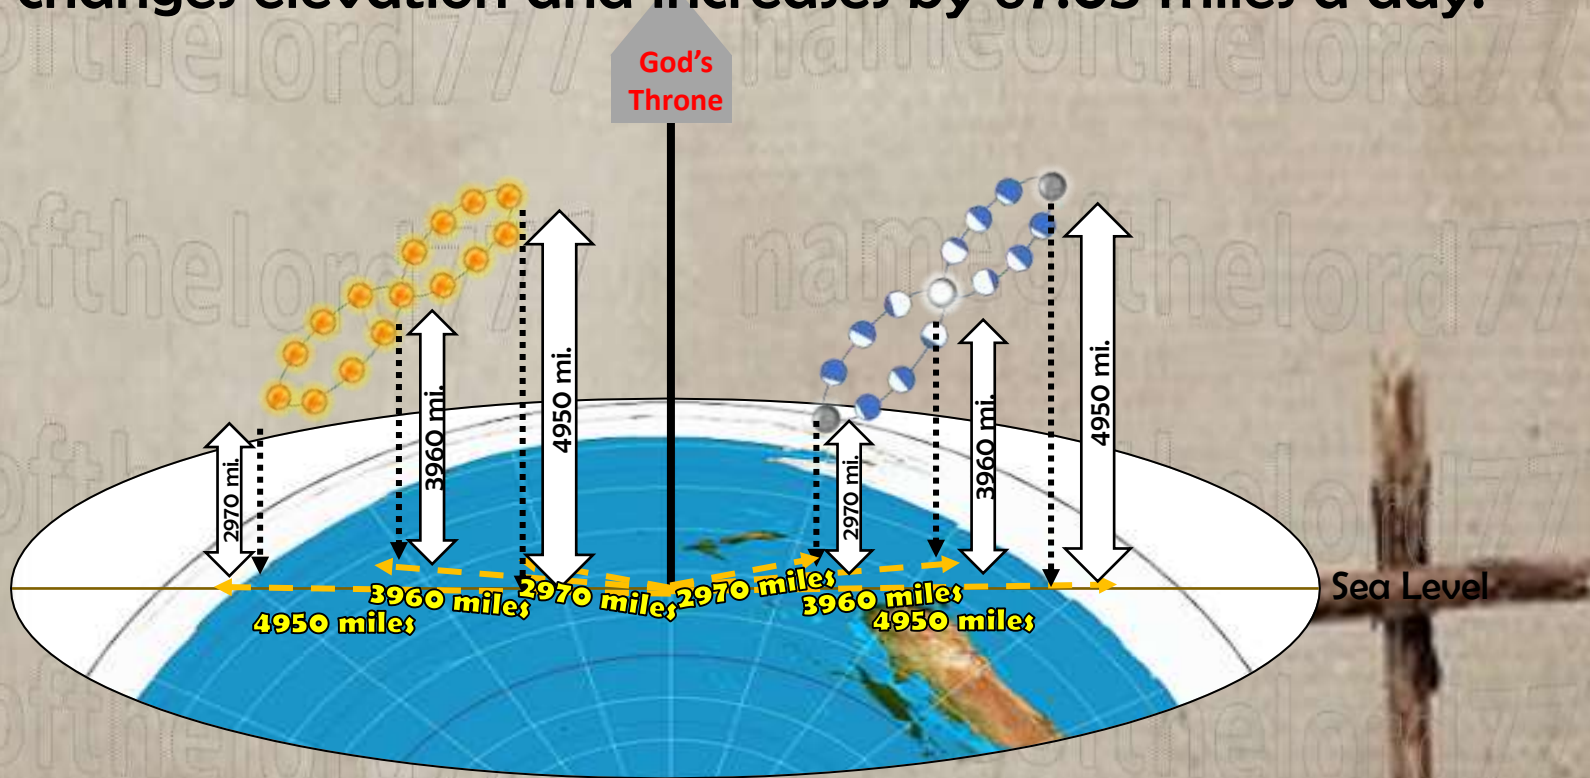

When Traveling Down the Firmament Sun the Sun changes 10.84 miles in elevation as they both travel a Fibonacci curve criss crossing donw the firmament creating the 14 phases of the moon and the Moon changes elevation and increases by 67.05 miles a day.