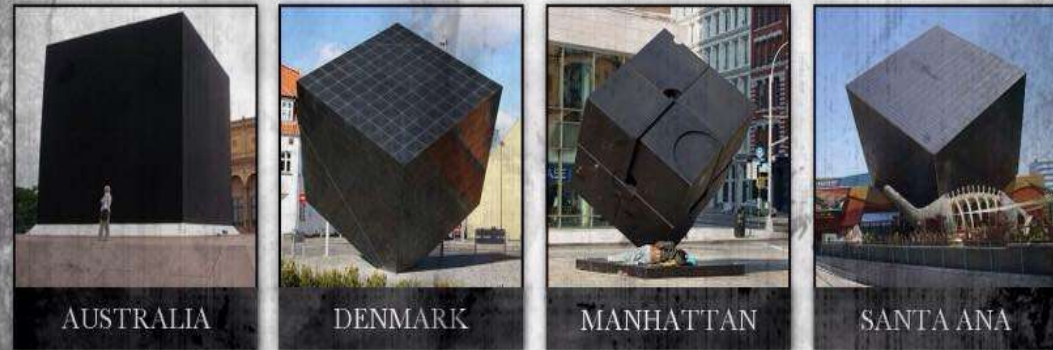

I'am I'am and the deceiver is NOT I'AM