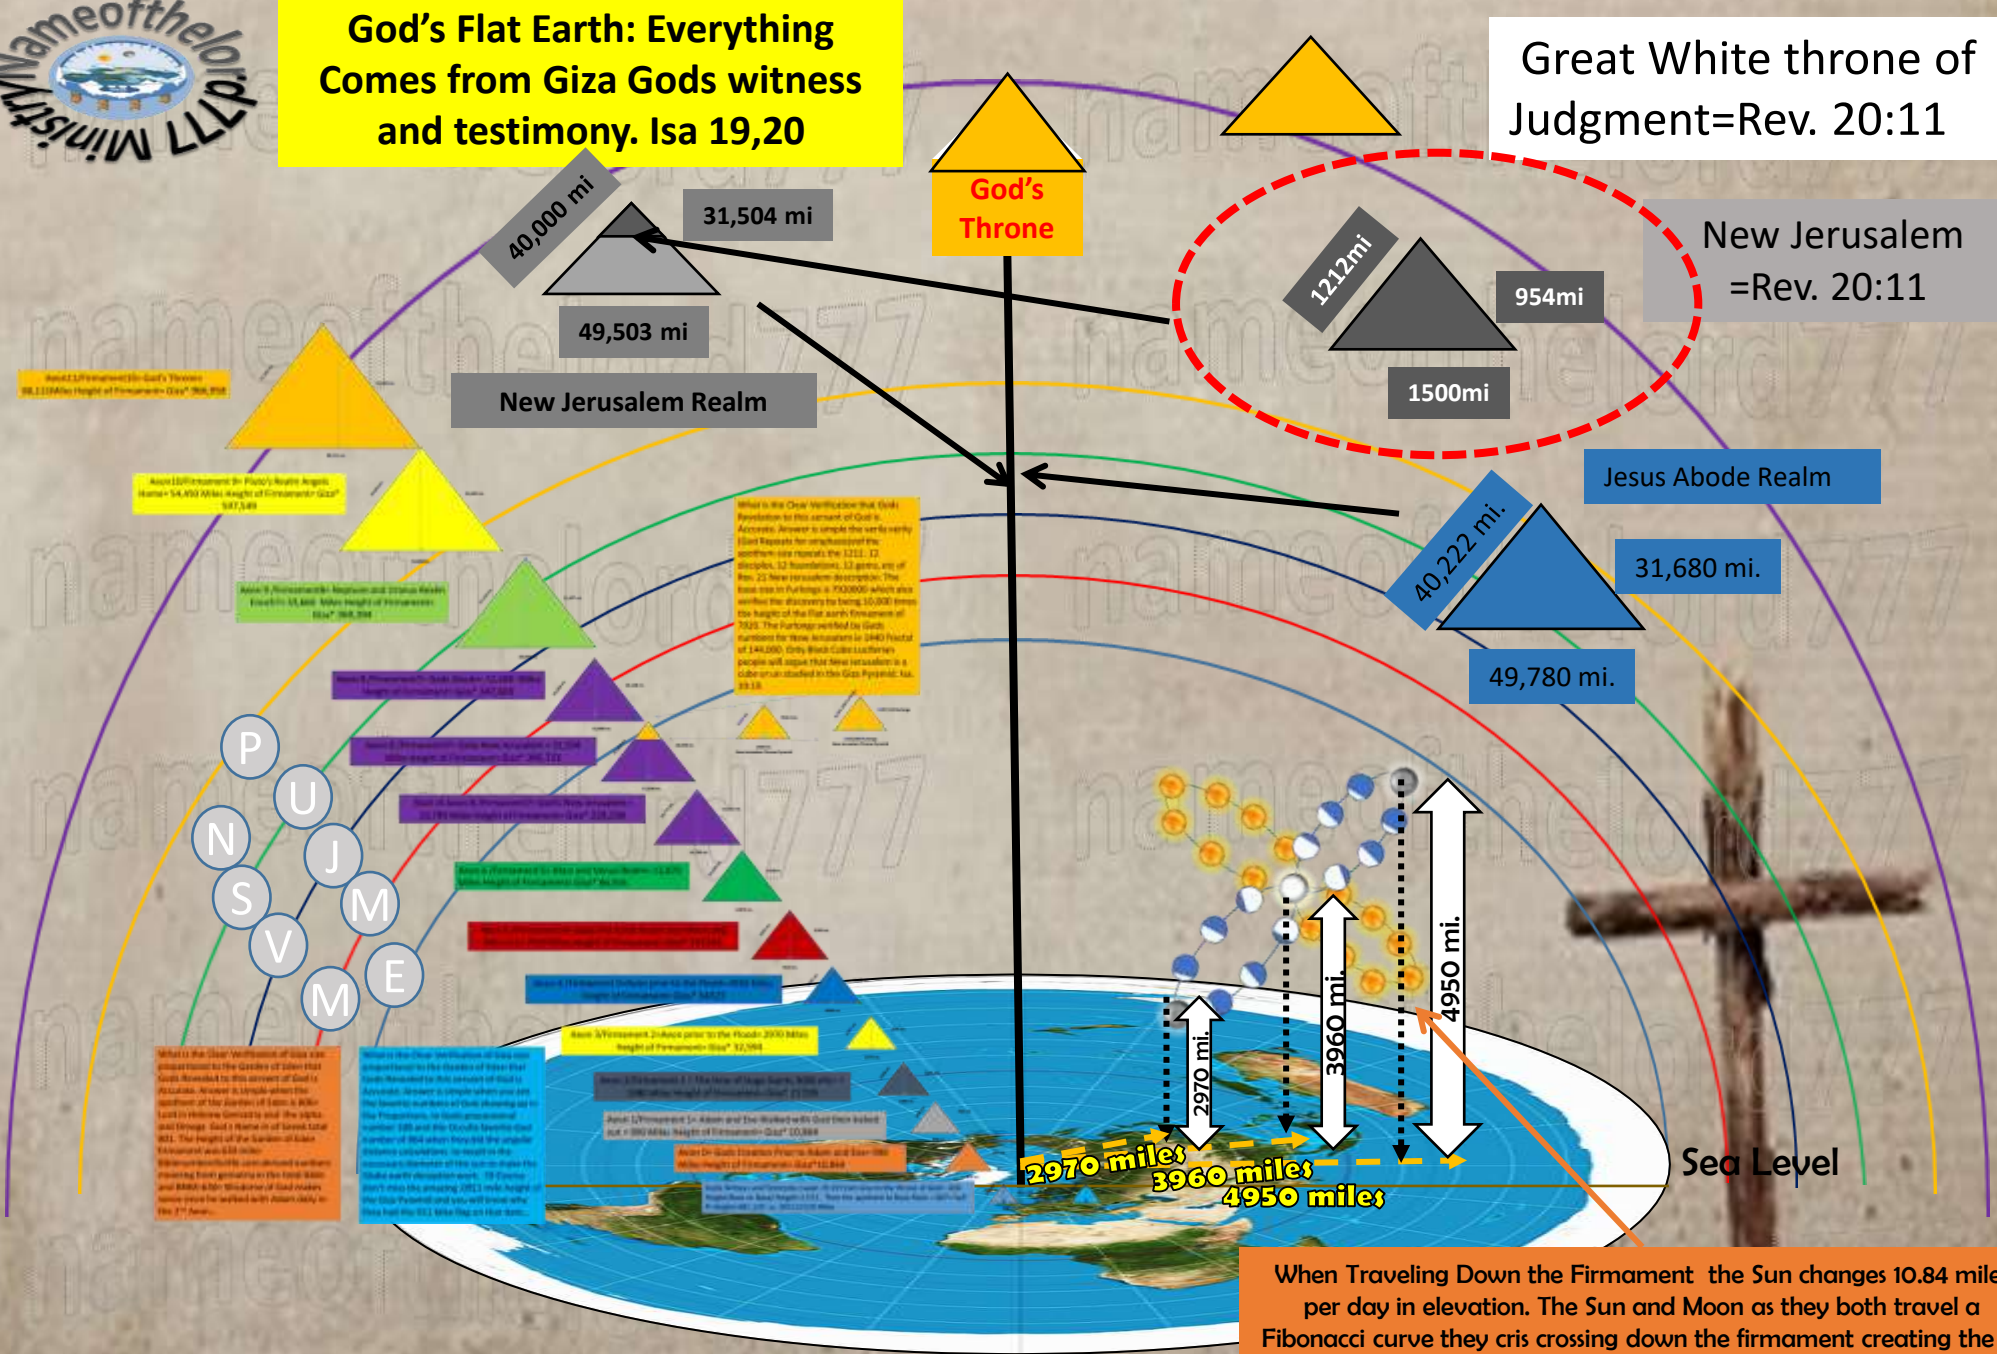

Great White throne of Judgment=Rev. 20:11

New Jerusalem Realm

New Jerusalem =Rev. 20:11

Jesus Abode Realm

Sea Level

P
U
N
S
V
J
M
E

When Traveling Down the Firmament the Sun changes 10.84 miles per day in elevation. The Sun and Moon as they both travel a Fibonacci curve they criss crossing down the firmament creating the 14 phases of the moon. The Moon changes elevation per day by 67.05 miles a day and stays at 45 ° to the Flat Earth North Pole.