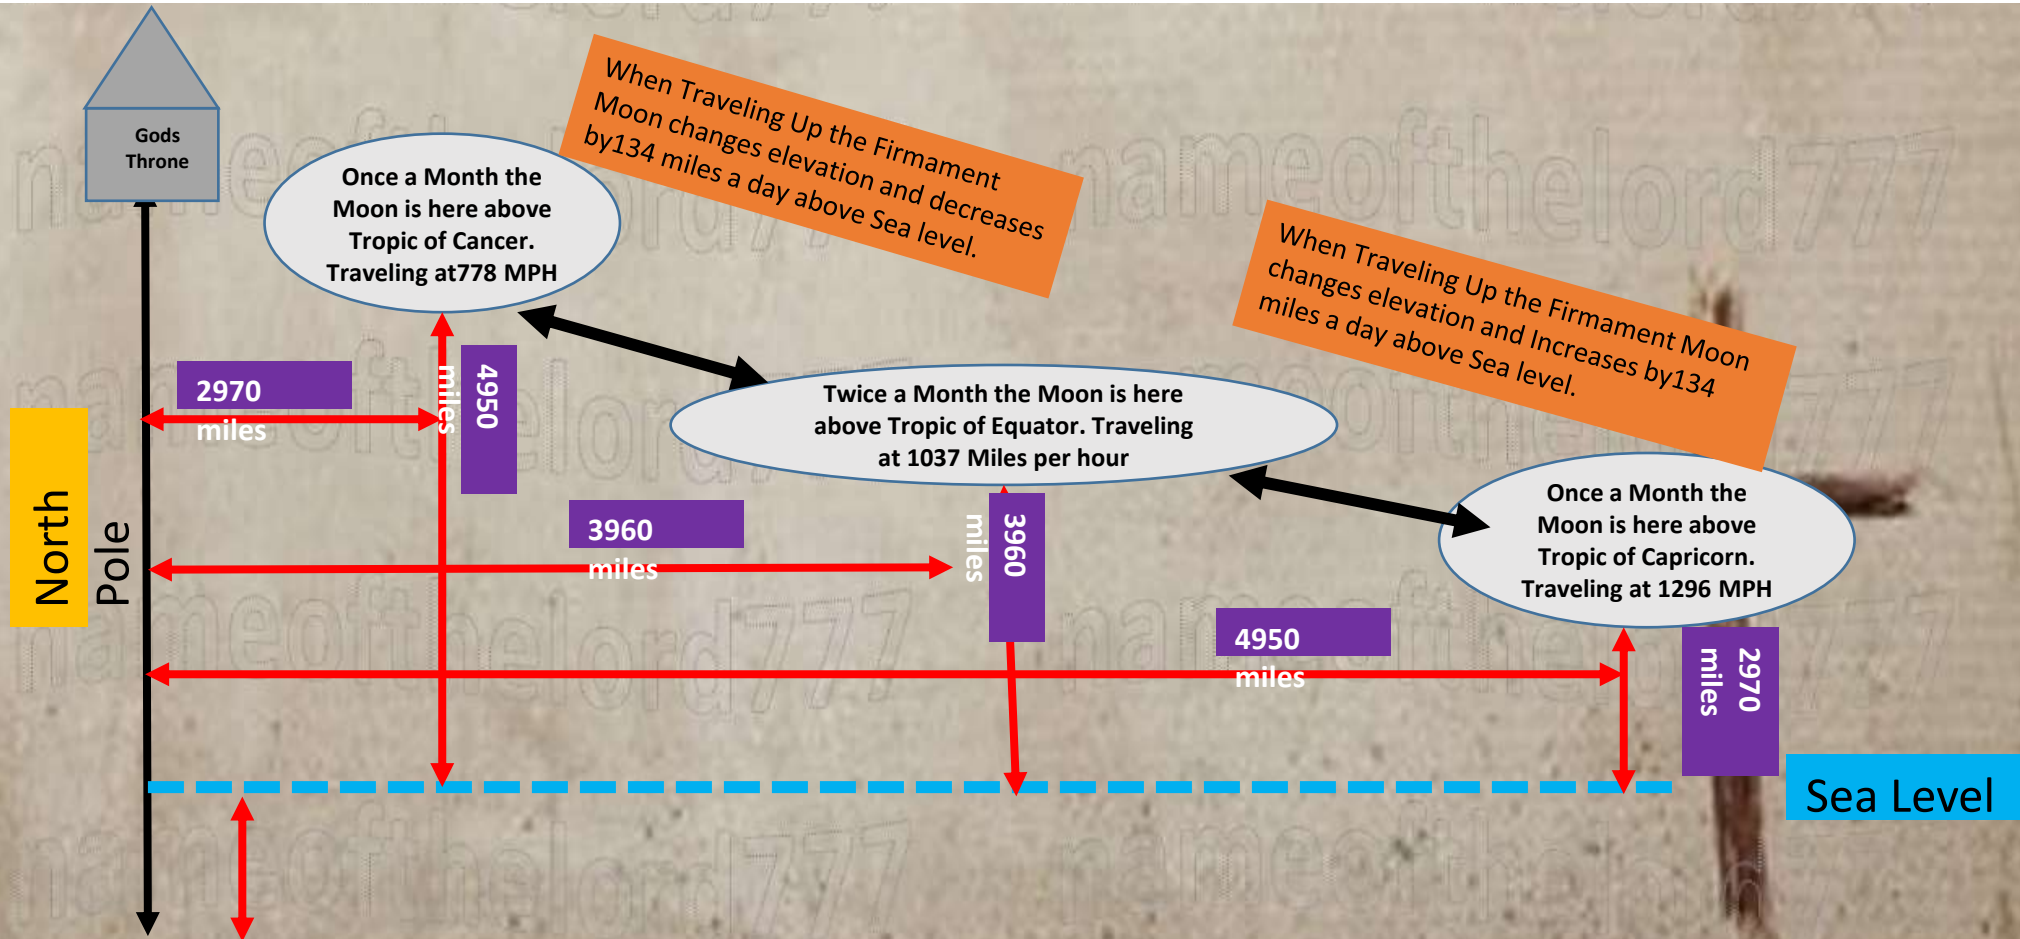

Location of Hell 3960 mi. below the North Pole Level