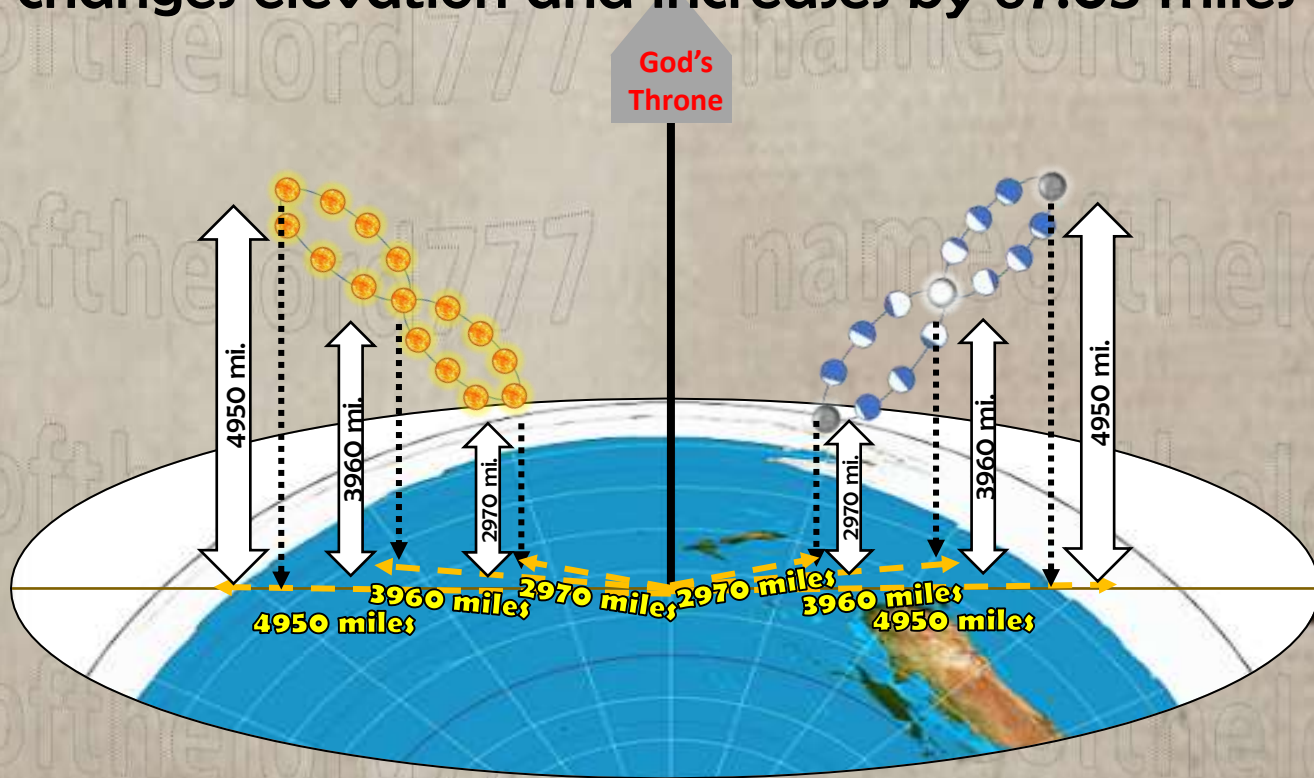

When Traveling Down the Firmament Sun the Sun changes 10.84 miles in elevation as they both travel a Fibonacci curve criss crossing donw the firmament creating the 14 phases of the moon and the Moon changes elevation and increases by 67.05 miles a day.