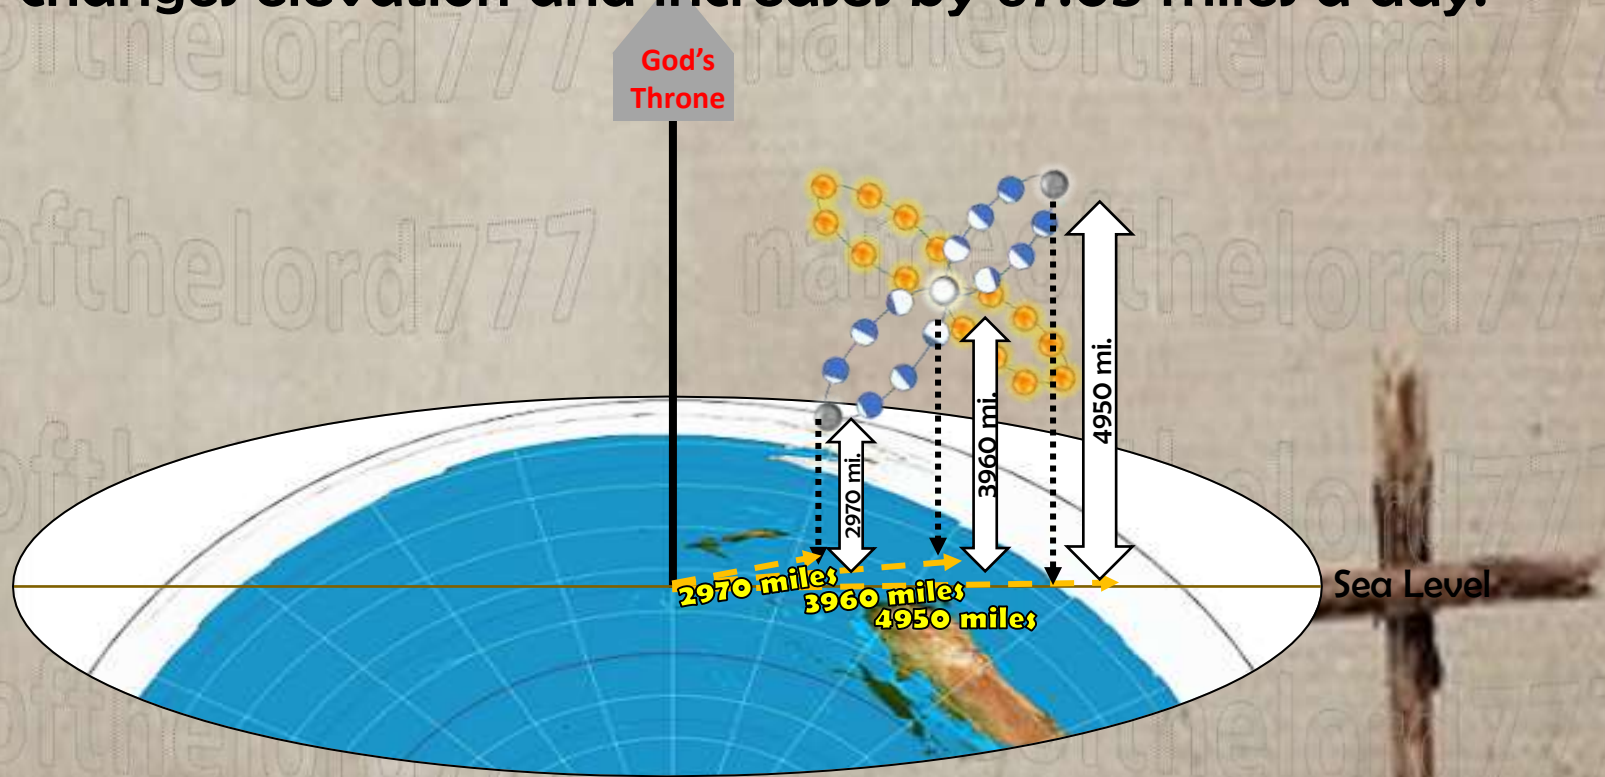

When Traveling Down the Firmament Sun the Sun changes 10.84 miles in elevation as they both travel a Fibonacci curve criss crossing donw the firmament creating the 14 phases of the moon and the Moon changes elevation and increases by 67.05 miles a day.