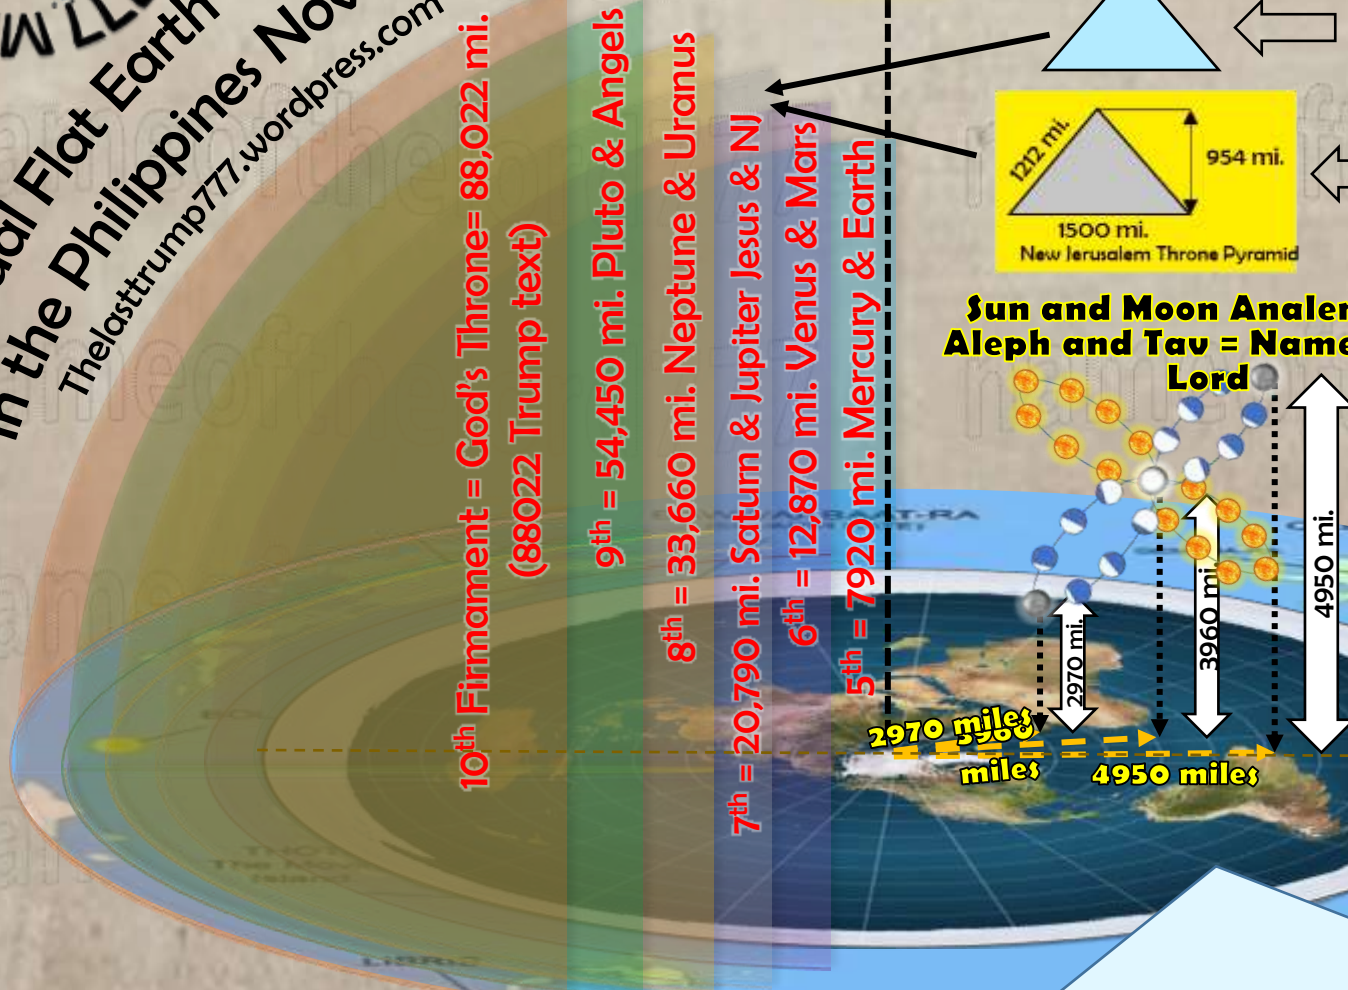

God's Firmament = 88022 = Great White Throne of Judgment Rev. 20:11

Firmament = 31,680 mi.

New Jerusalem
Firmament =
31,504mi. = Rev. 21:2

**Sun and Moon Analemma =
Aleph and Tav = Name of the
Lord**

*Sun and Moon Horizontal
Speeds moving in the
firmament*

- ☐ 778 mph at the Tropic of Cancer (BNM=Good News)
- ☐ 1037 mph at the Equator (BNM=Falling Away)
- ☐ 1296 mph at the Tropic of Capricorn (BNM= New Jerusalem)

Sea
Level

When Traveling the Firmament, the Sun with a complete cycle = 365.24 days changes 10.84 miles in elevation as it travel a Fibonacci curve crisscrossing the Moon down the firmament. The Moon creating the 14 phases changes elevation and increases by 67.05 miles a day with a complete cycle = 59.06 days. Daily snapshots from the same spot will create the Analemma. For More Details go to flatearthandthelastdaysblog.wordpress.com