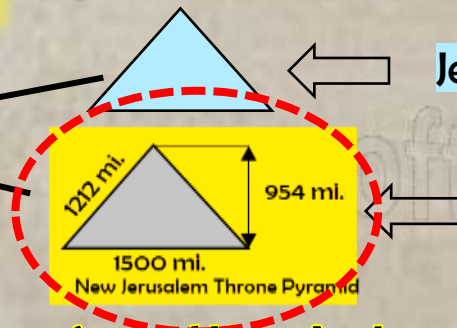

Jesus Abode = 31,680 mi.

New Jerusalem = 31,504 mi. = Rev. 21:2

Sun and Moon Analemma = Aleph and Tav = Name of the Lord

Sun and Moon Horizontal Speeds moving in the firmament

- ☐ 778 mph at the Tropic of Cancer (BNM=Good News)
- ☐ 1037 mph at the Equator (BNM=Falling Away)
- ☐ 1296 mph at the Tropic of Capricorn (BNM= New Jerusalem)