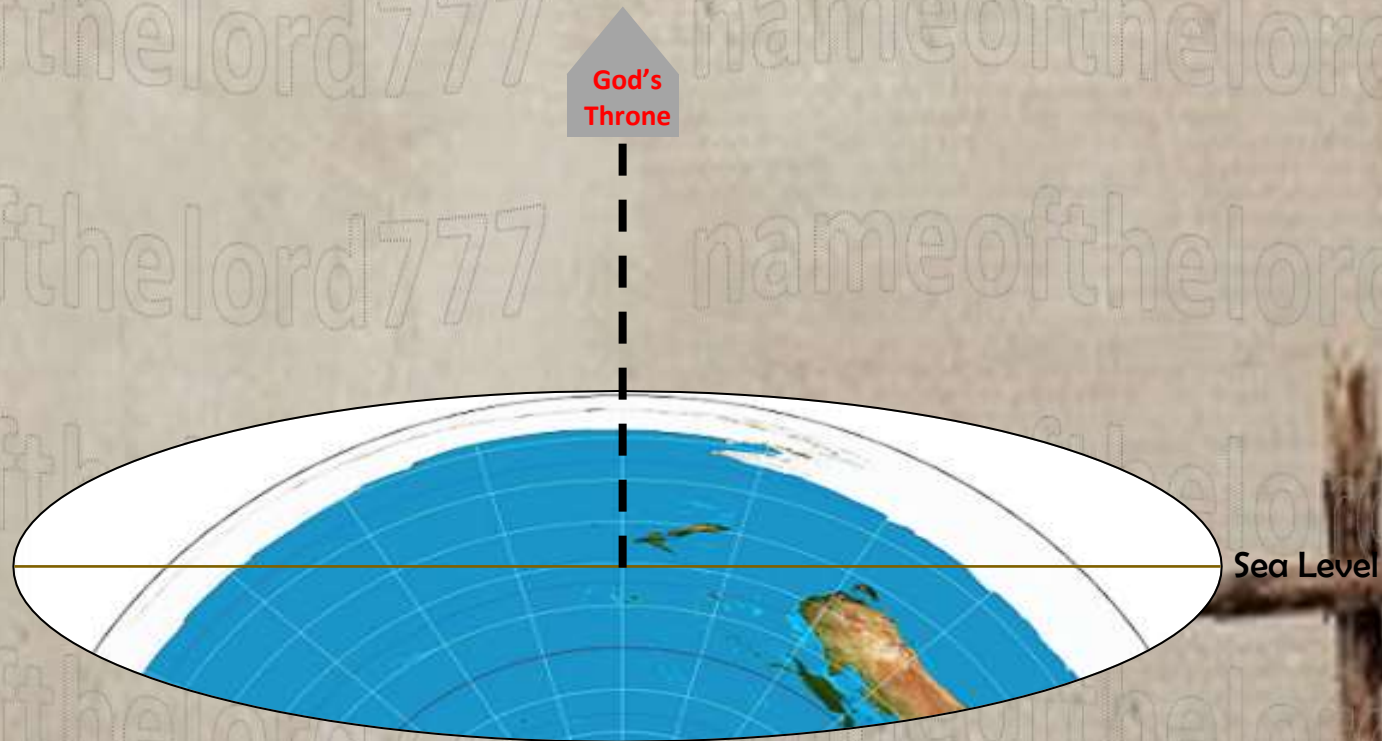

**When Traveling Up the Firmament Moon changes elevation and
Increases by 67.05 miles a day above Sea level.**