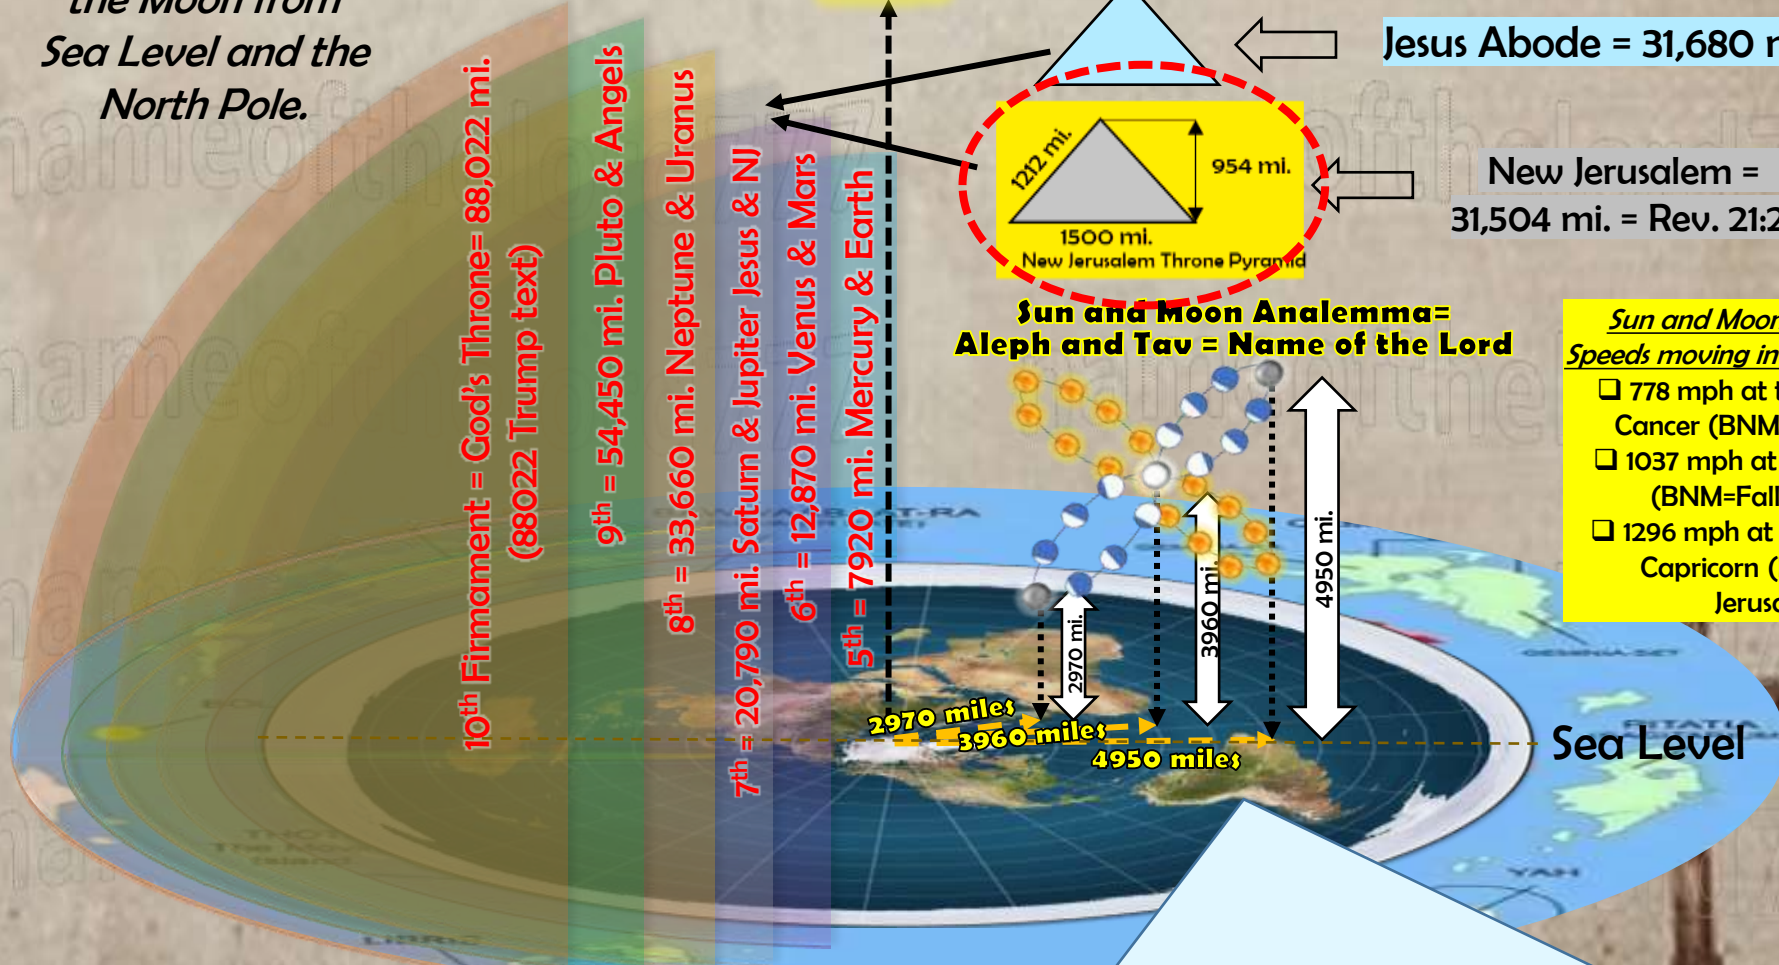

10th Firmament = God's Throne = 88,022 mi. (88022 Trump text)

9th = 54,450 mi. Pluto & Angels

8th = 33,660 mi. Neptune & Uranus

7th = 20,790 mi. Saturn & Jupiter Jesus & NJ

6th = 12,870 mi. Venus & Mars

5th = 7920 mi. Mercury & Earth