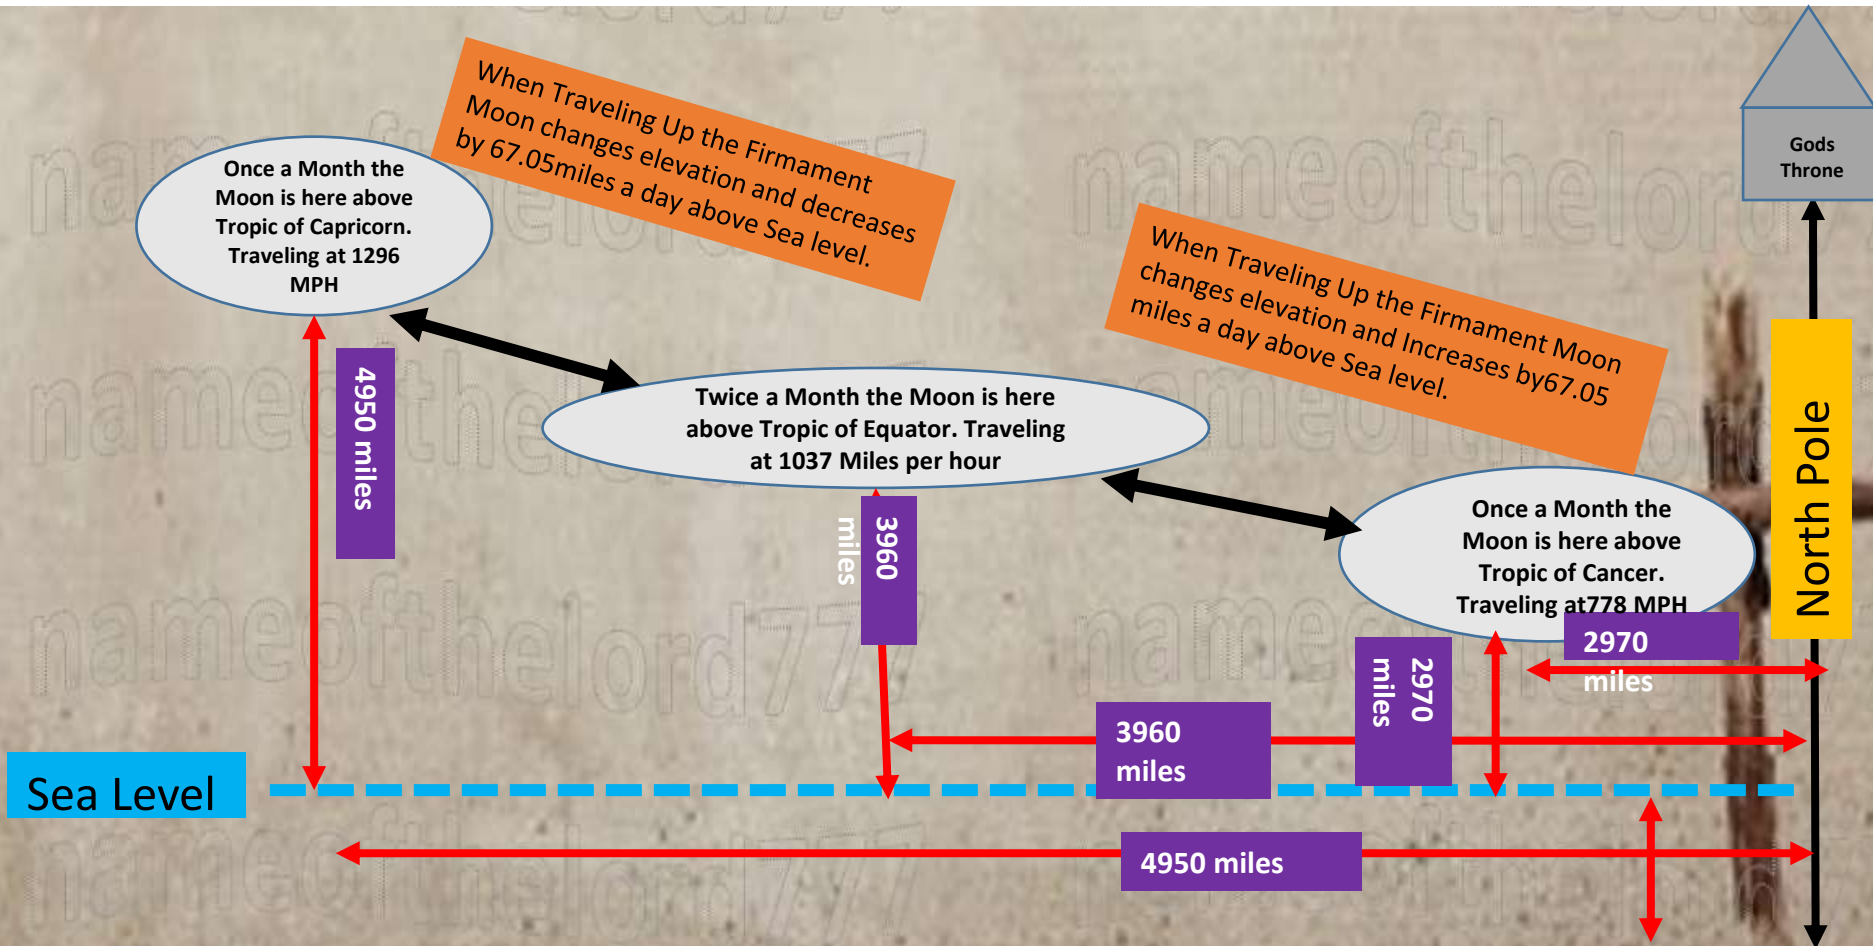

Height of Moon Graphic and distance from North Pole

Location of the Moon above the earth cycles between the areas shown.

Location of Hell 3960 mi. below the North Pole Level

When Traveling Up the Firmament Moon changes elevation and decreases by 134 miles a day