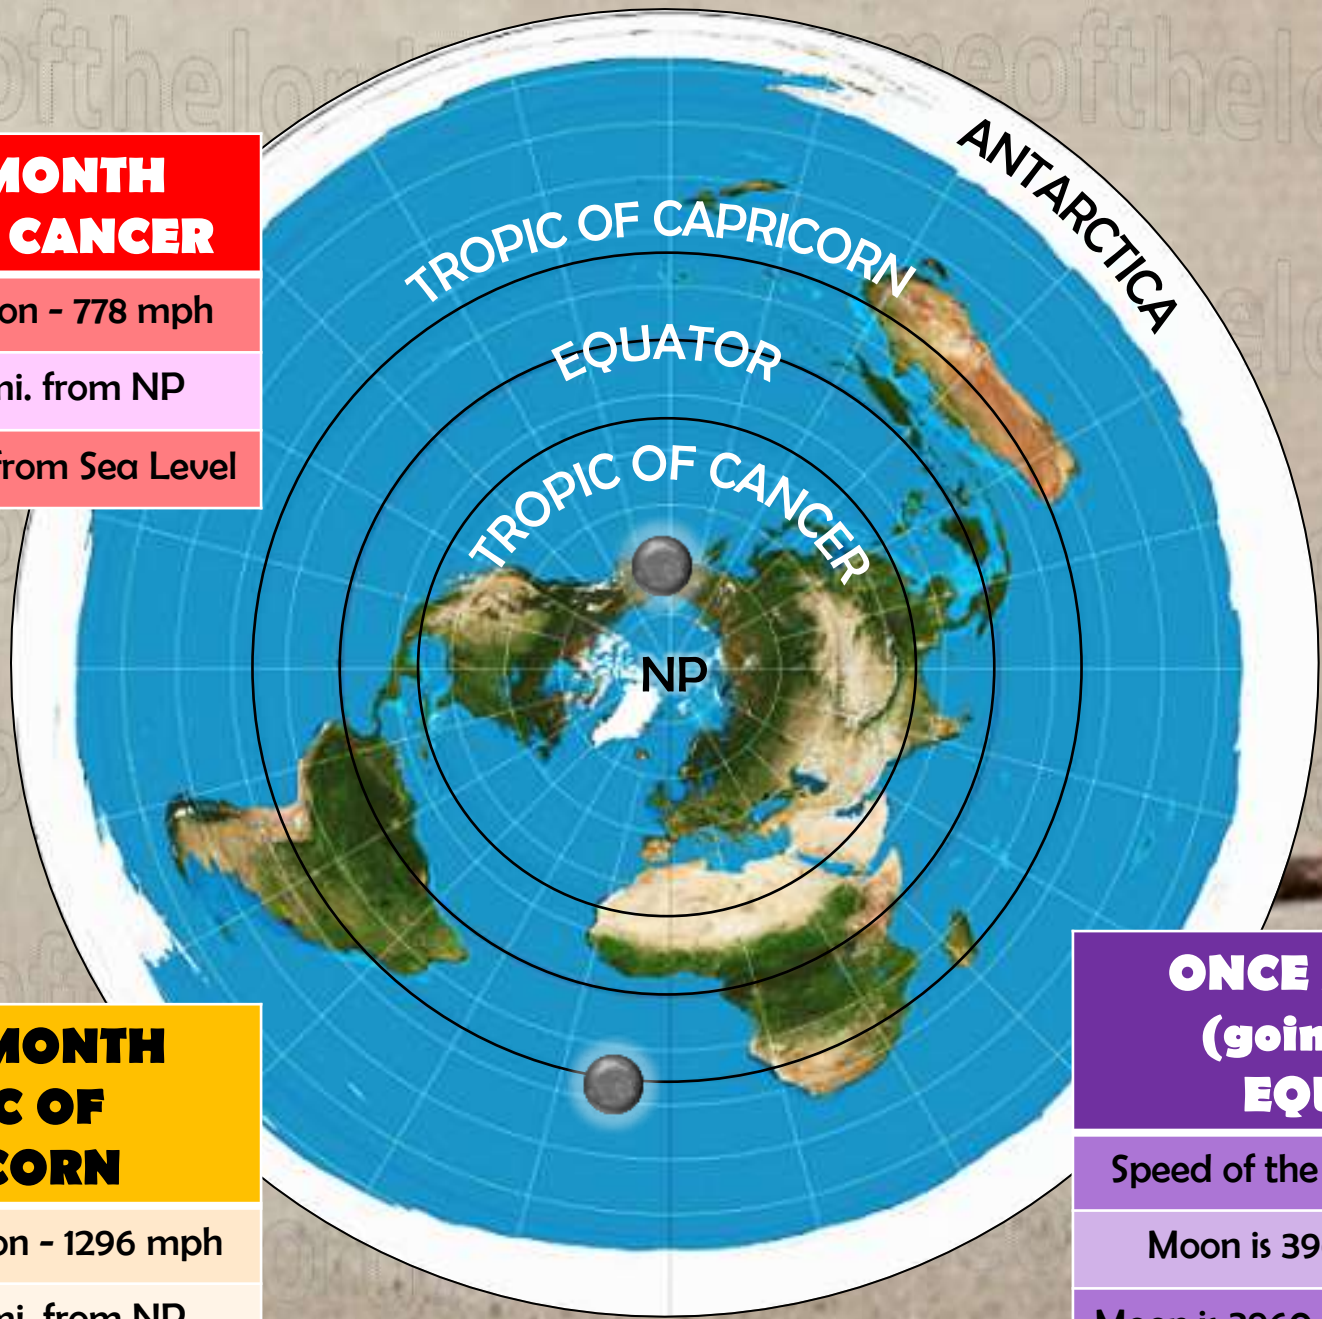

Height of Moon Graphic and distance from North Pole

Location of the Moon above the earth cycles between the areas shown.

Location of Hell 3960 mi. below the North Pole Level

ONCE A MONTH
(going up)
EQUATOR

Speed of the Moon - 1037 mph

Moon is 3960 mi. from NP

Moon is 3960 mi. from Sea Level

ONCE A MONTH
TROPIC OF
CAPRICORN

Speed of the Moon - 1296 mph

Moon is 4950 mi. from NP

Moon is 4950 mi. from Sea Level

**ONCE A MONTH
TROPIC OF CANCER**

Speed of the Moon - 778 mph

Moon is 2970 mi. from NP

Moon is 2970 mi. from Sea Level

**ONCE A MONTH
TROPIC OF
CAPRICORN**

Speed of the Moon - 1296 mph

Moon is 4950 mi. from NP

Moon is 4950 mi. from Sea Level