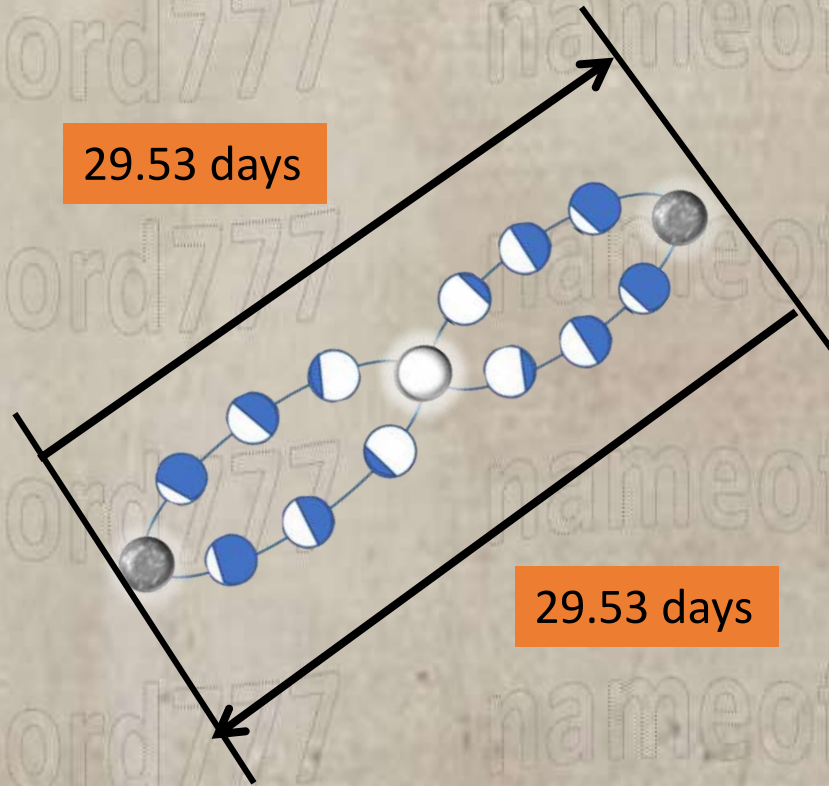

Moon details when Traveling Up and down the firmament in a Fibonacci curve when viewed from above However when viewed at daily snapshots taken at the same time of day of X days yields and analema. The moons total time to cycle down and up is 59.06 days above Sea level.