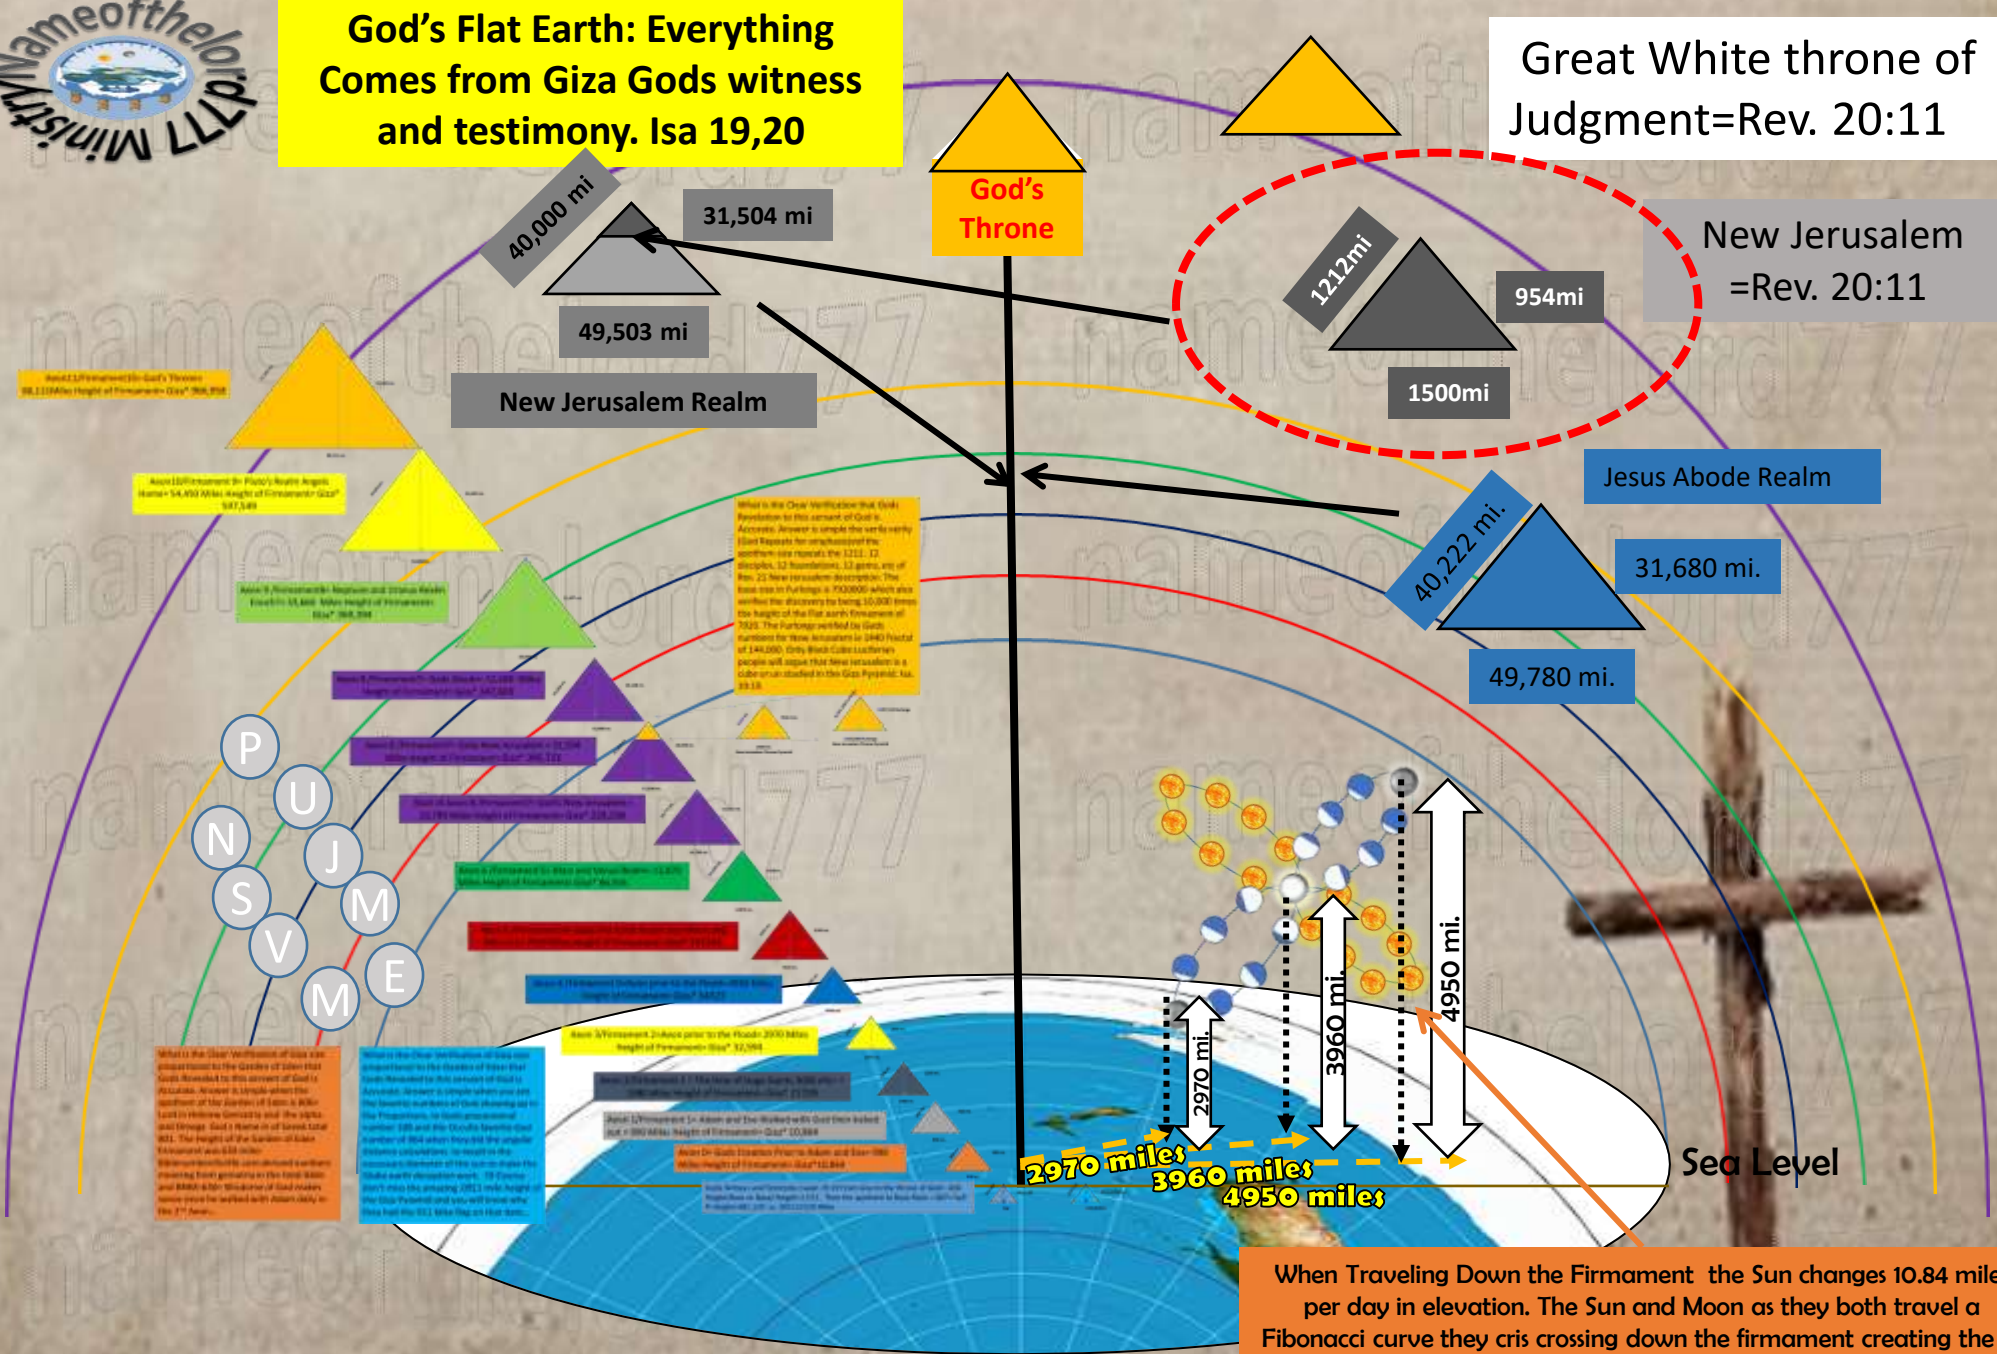

God's Flat Earth: Everything Comes from Giza Gods witness and testimony. Isa 19,20

Great White throne of Judgment=Rev. 20:11

New Jerusalem Realm

New Jerusalem =Rev. 20:11

Jesus Abode Realm

Sea Level

God's Throne

P
U
N
S
V
J
M
E

When Traveling Down the Firmament the Sun changes 10.84 miles per day in elevation. The Sun and Moon as they both travel a Fibonacci curve they criss crossing down the firmament creating the 14 phases of the moon. The Moon changes elevation per day by 67.05 miles a day and stays at 45 ° to the Flat Earth North Pole.

2970 miles
3960 miles
4950 miles

40,000 mi

31,504 mi

49,503 mi

1212mi

954mi

1500mi

40,222 mi.

31,680 mi.

49,780 mi.

2970 mi.

3960 mi.

4950 mi.