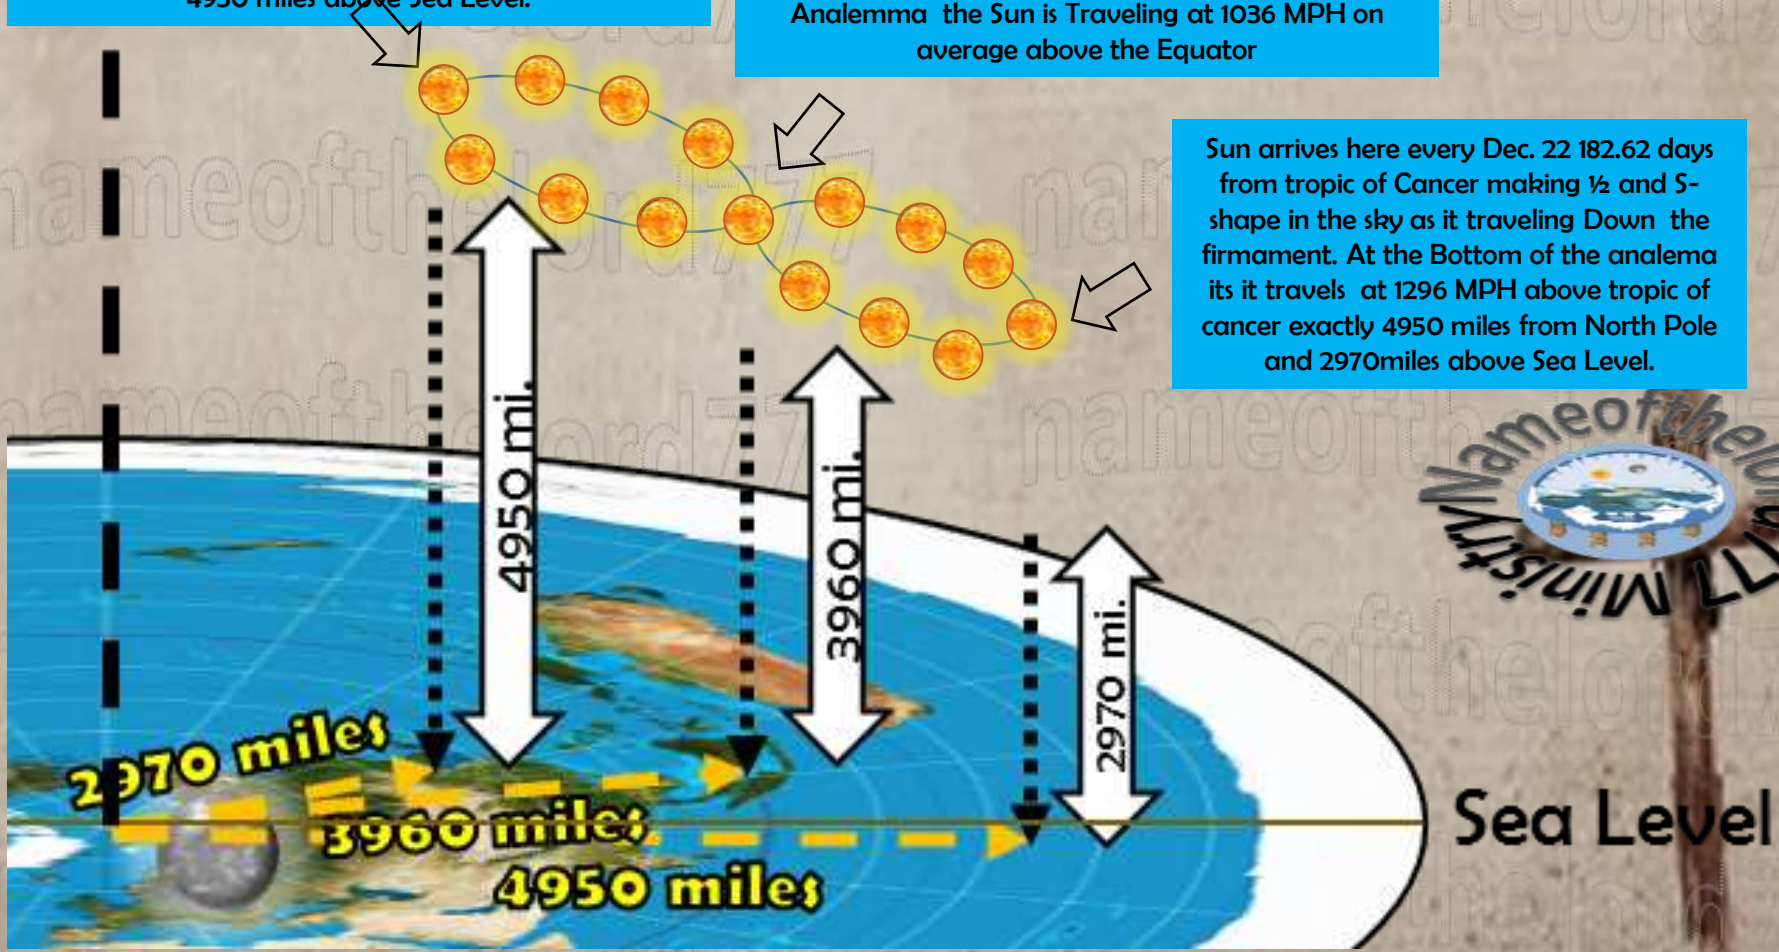

When Traveling Up and down the firmament the total time is 182.62 days .

Sun arrives here every June 22 182.62 days from tropic of Capricorn making ½ and S-shape in the sky as it traveling Up the firmament. At the Top of the Analema it travels at 776 MPH above tropic of cancer cancer exactly 2970 miles from North Pole and 4950 miles above Sea Level.

Sun arrives here every Mar. and Sept. 22 91.31 days from tropic of Cancer or Capricorn as it traveling Up and Down the firmament. At the middle of the Analemma the Sun is Traveling at 1036 MPH on average above the Equator

Sun arrives here every Dec. 22 182.62 days from tropic of Cancer making ½ and S-shape in the sky as it traveling Down the firmament. At the Bottom of the analemma its it travels at 1296 MPH above tropic of cancer exactly 4950 miles from North Pole and 2970miles above Sea Level.