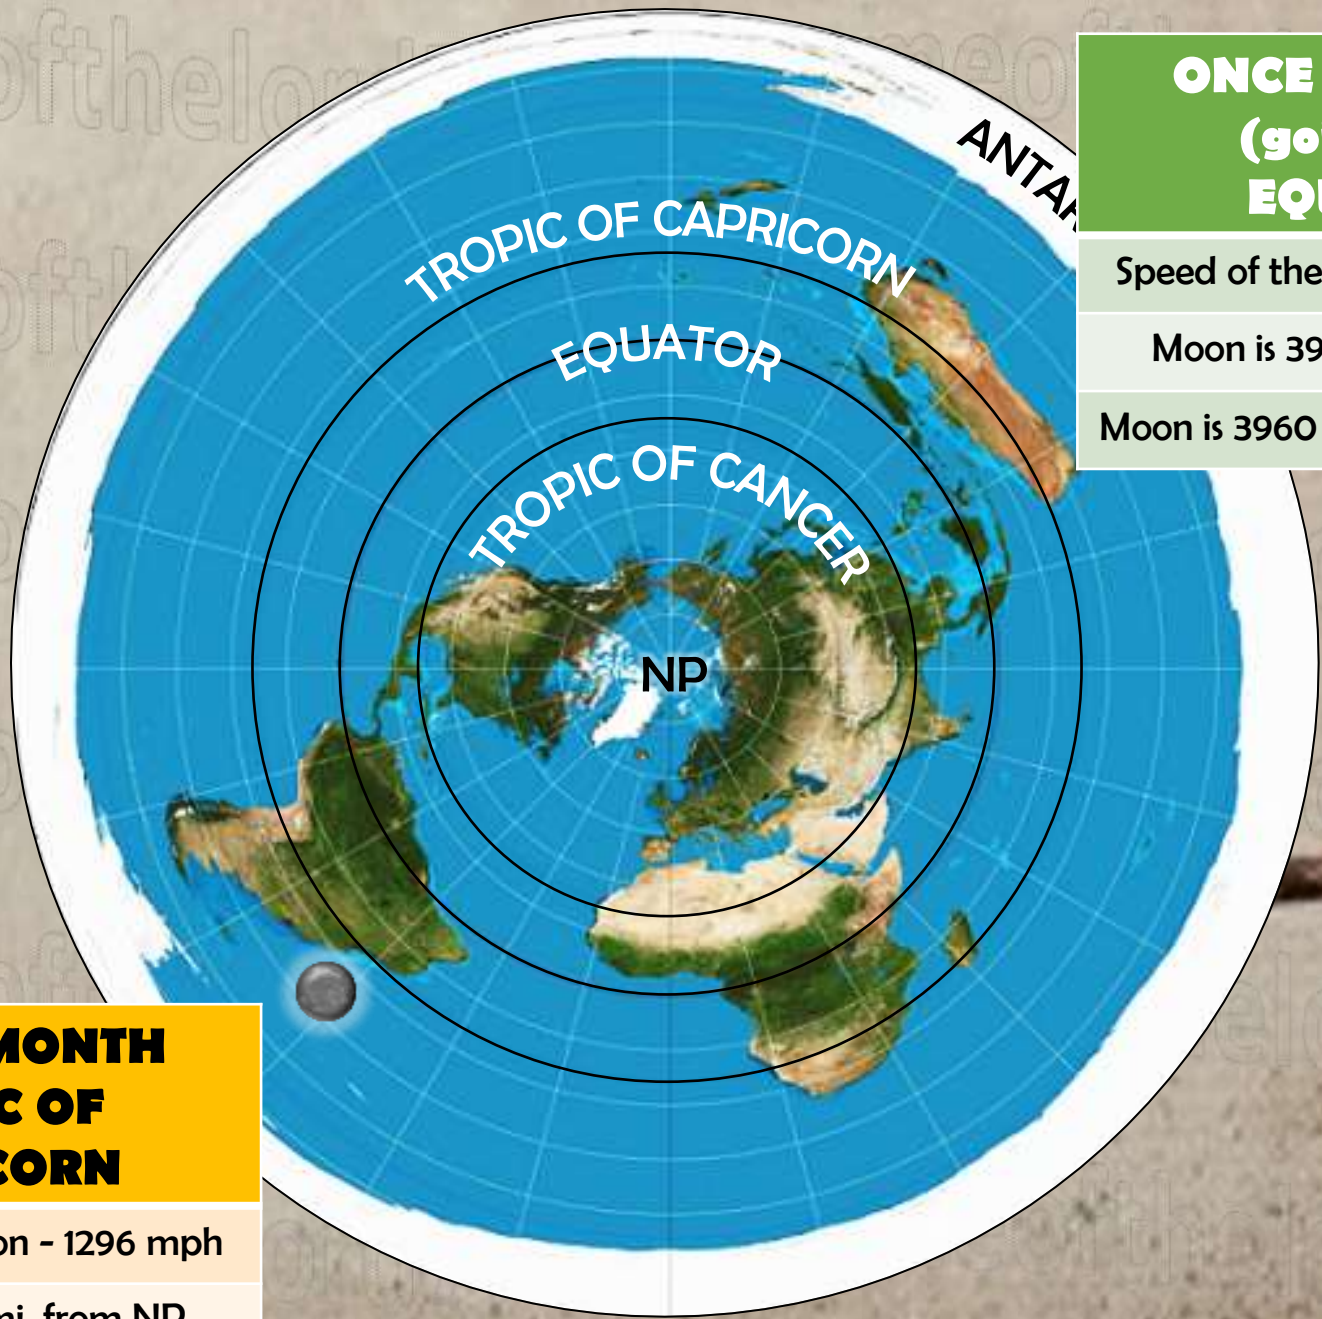

Height of Moon Graphic and distance from North Pole

Location of the Moon above the earth cycles between the areas shown.

Location of Hell 3960 mi. below the North Pole Level

ONCE A MONTH
(going up)
EQUATOR