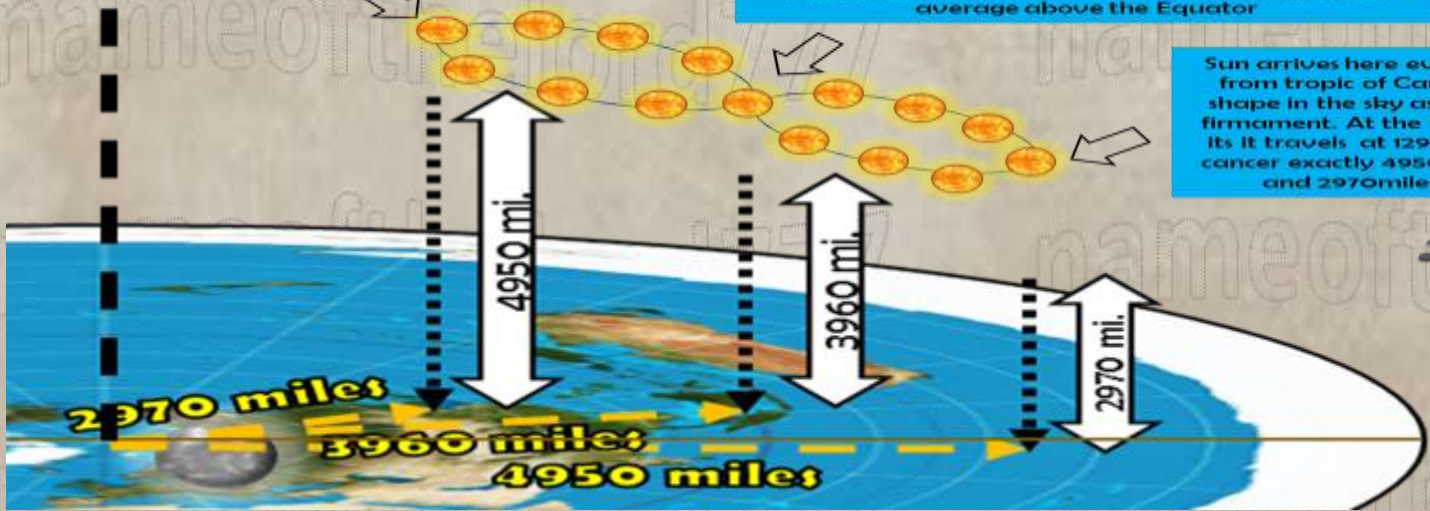

When Traveling Up and down the firmament the total time is 182.62 days .

Sun arrives here every June 22 182.62 days from tropic of Capricorn making 1/2 and S-shape in the sky as it traveling Up the firmament. At the Top of the Analema it travels at 778 MPH above tropic of cancer exactly 2970 miles from North Pole and 4950 miles above Sea Level.

Sun arrives here every Mar. and Sept. 22 91.31 days from tropic of Cancer or Capricorn as it traveling Up and Down the firmament. At the middle of the Analema the Sun is Traveling at 1037 MPH on average above the Equator

Sun arrives here every Dec. 22 182.62 days from tropic of Cancer making 1/2 and S-shape in the sky as it traveling Down the firmament. At the Bottom of the analema its travels at 1296 MPH above tropic of cancer exactly 4950 miles from North Pole and 2970 miles above Sea Level.