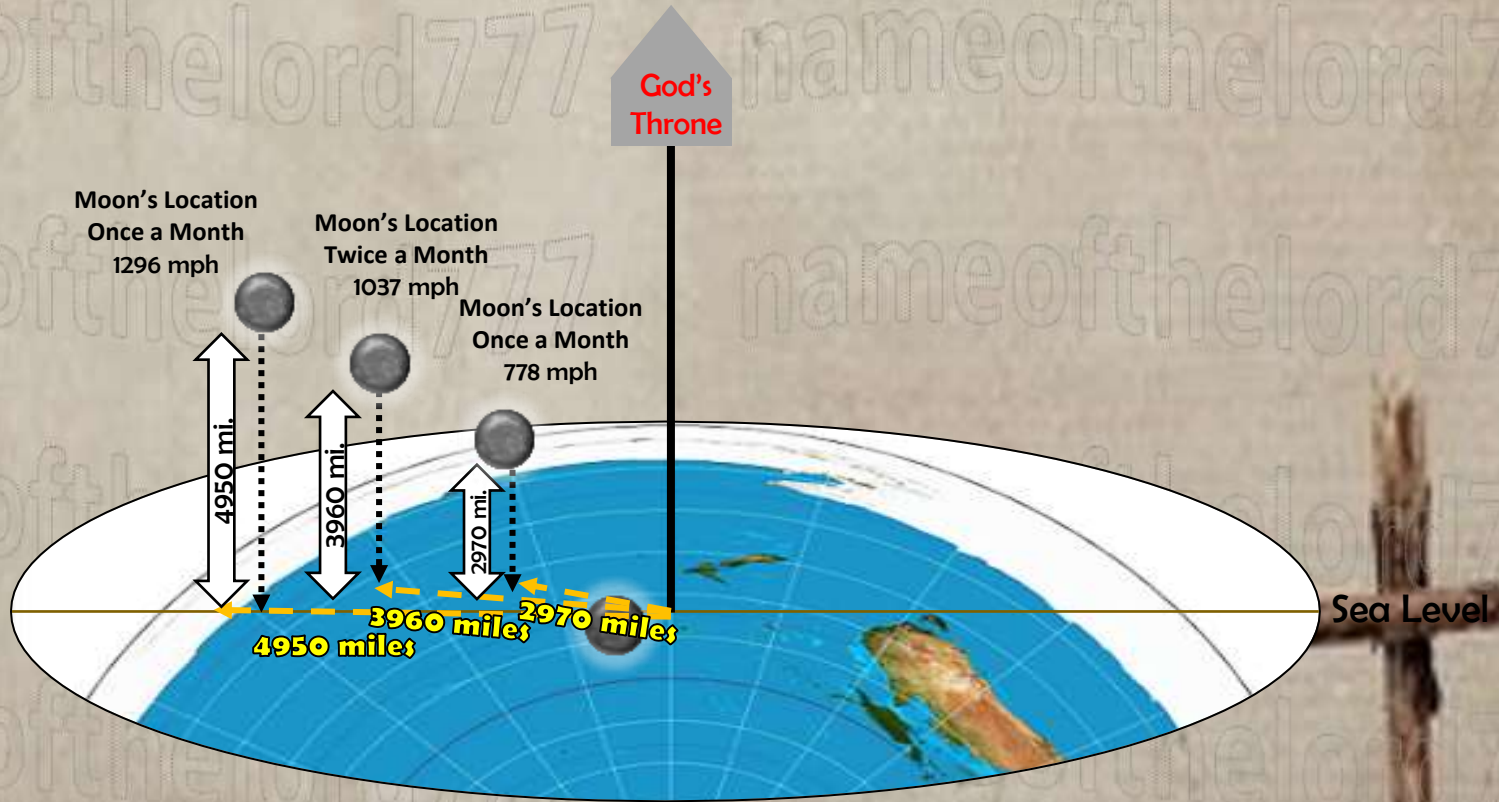

Height of Moon Graphic and distance from North Pole

Location of the Moon above the earth cycles between the areas shown.

Location of Hell 3960 mi. below the North Pole Level

When Traveling Up the Firmament Moon changes elevation and decreases by 134 miles a day