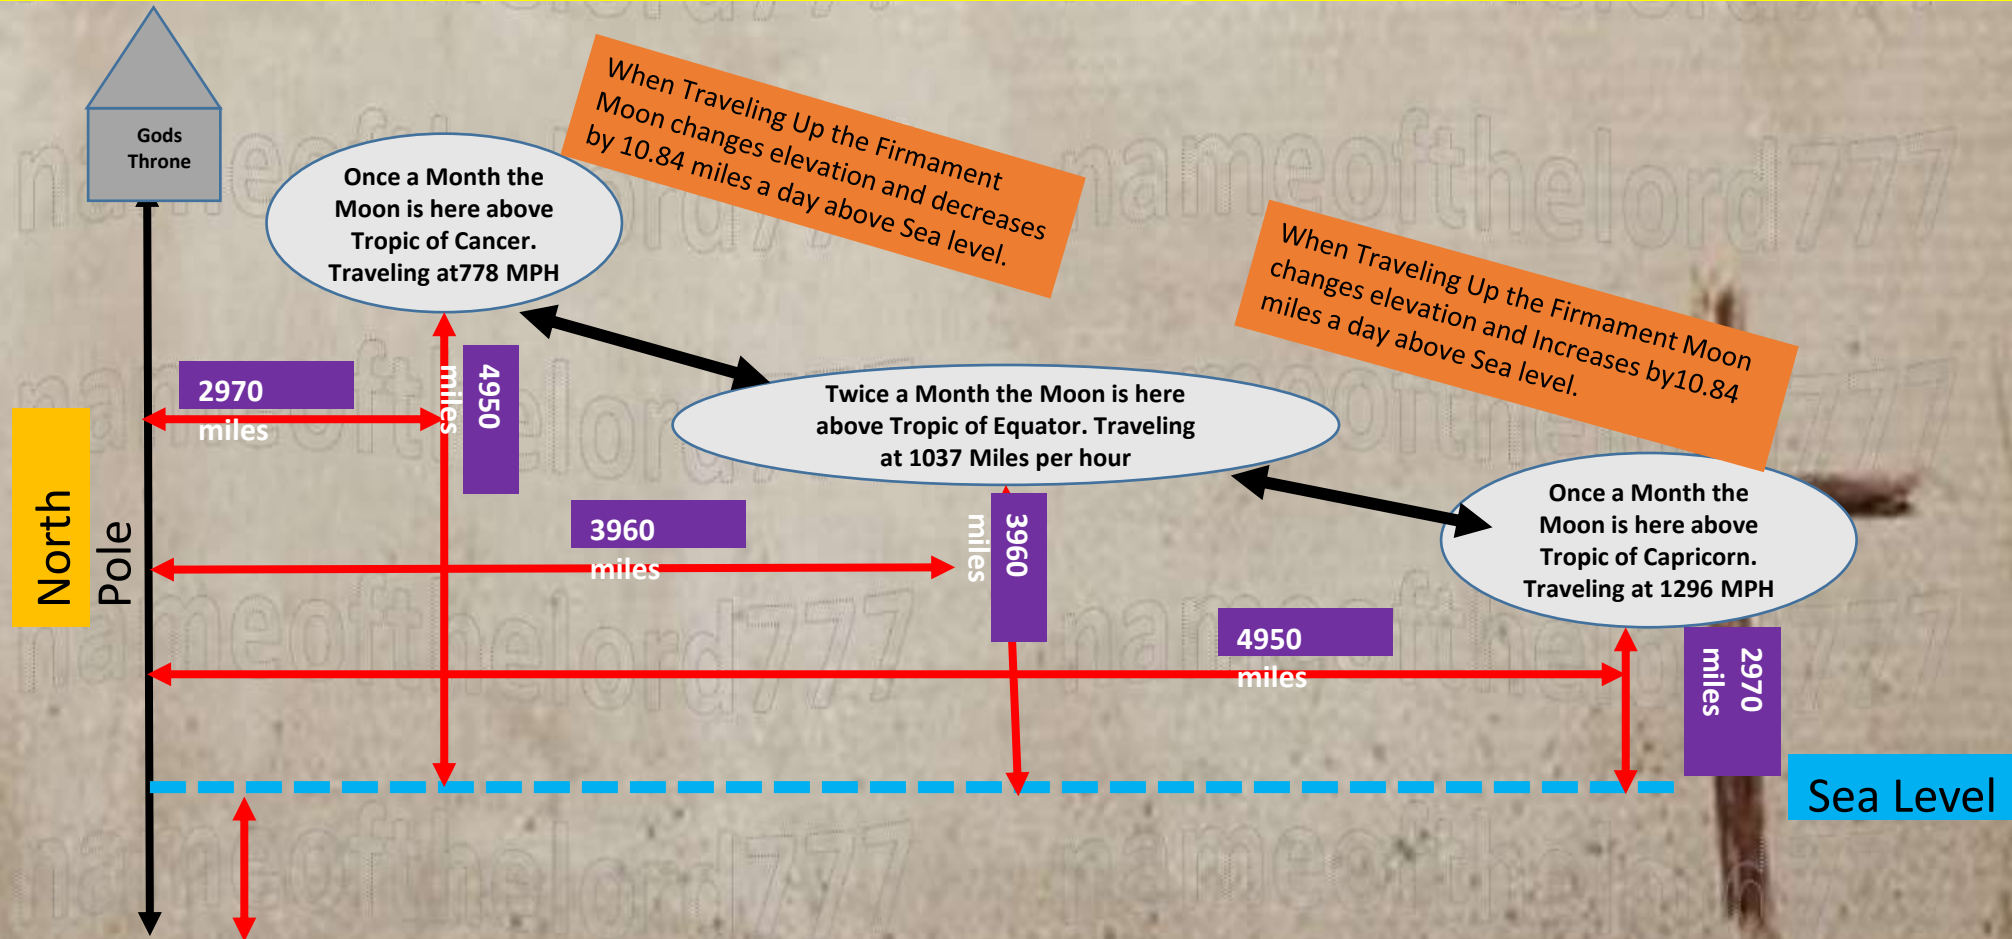

Location of Hell 3960 mi. below the North Pole Level