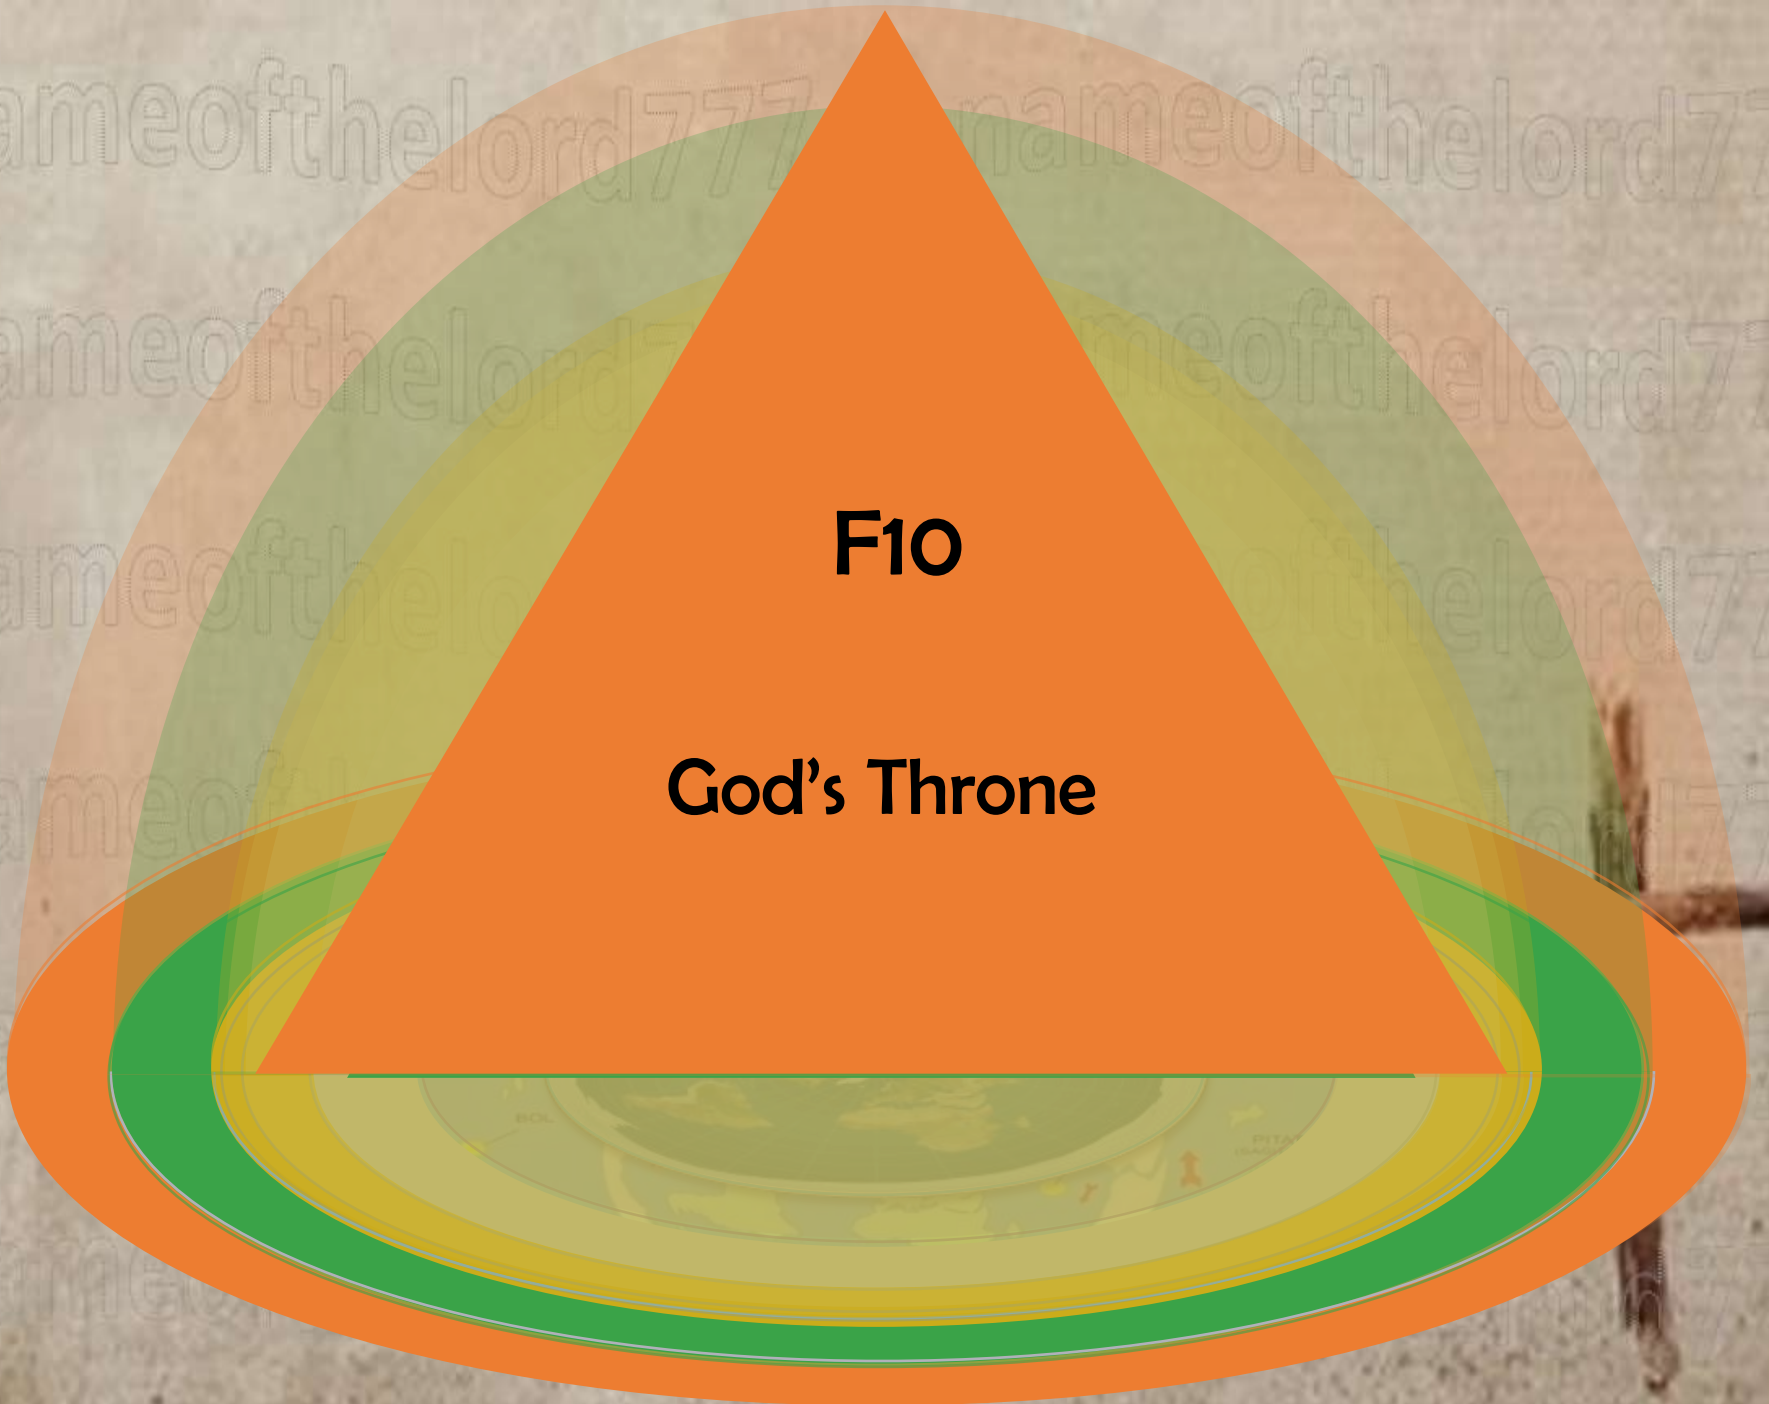

F10

God's Throne