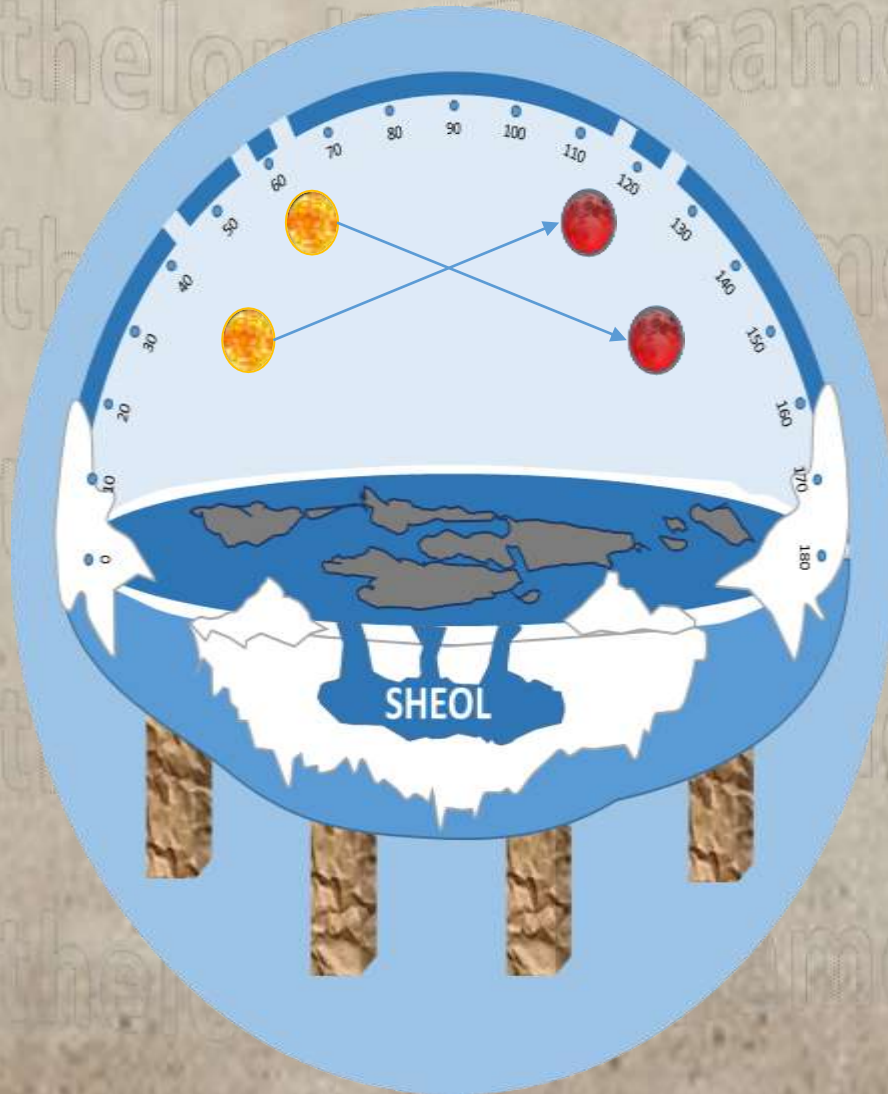

Genesis 1:6 And God said, Let there be a firmament in the midst of the waters, and let it divide the waters from the waters. 7 And God made the firmament, and divided the waters which were under the firmament from the waters which were above the firmament: and it was so.