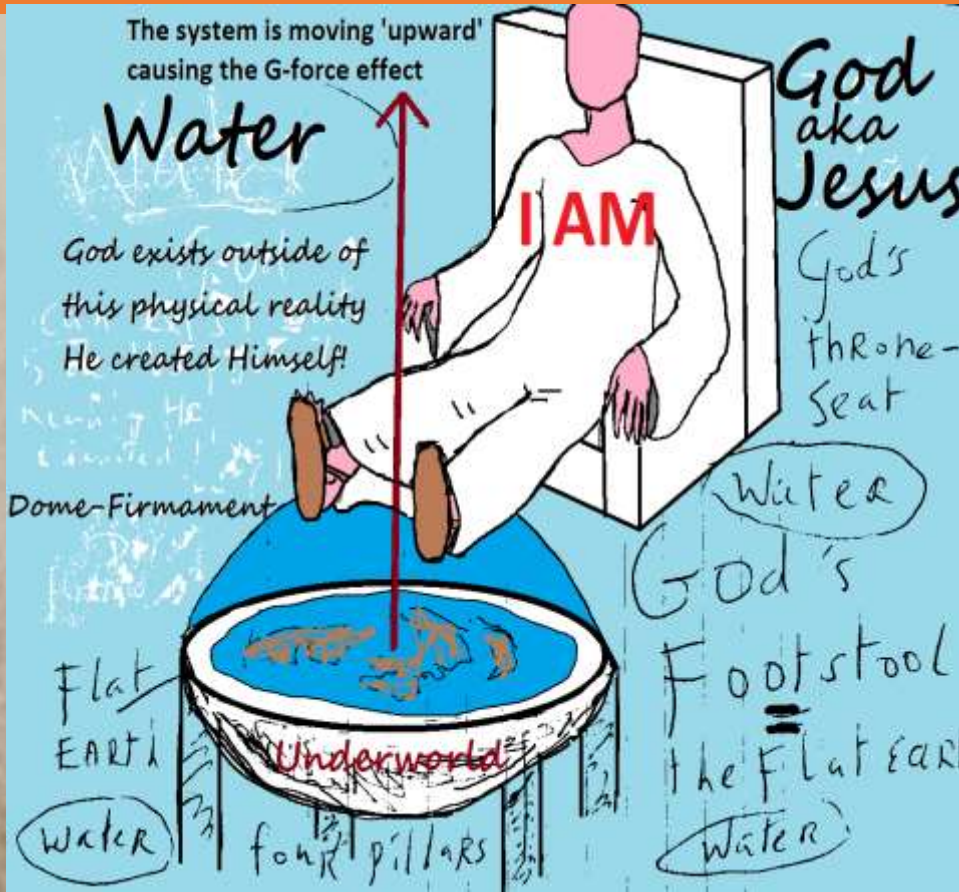

I'am I'am and the deceiver is NOT I'AM