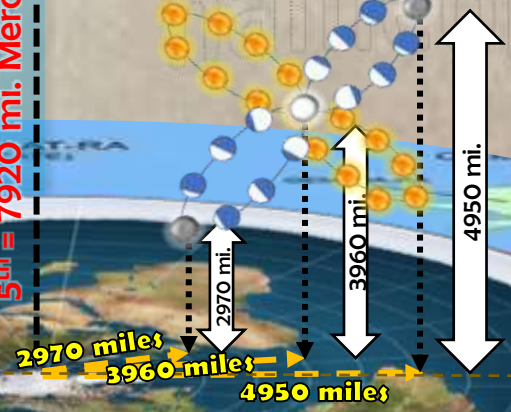

New Jerusalem = 31,504 mi. = Rev. 21:2

Sun and Moon Analemma = Aleph and Tav = Name of the Lord

1. *Sun and Moon Horizontal Speeds moving in the firmament*
2. ☐ 778 mph at the Tropic of Cancer (BNM=Good News)
   - ☐ 1037 mph at the Equator (BNM=Falling Away)
   - ☐ 1296 mph at the Tropic of Capricorn (BNM= New Jerusalem)

10th Firmament = God's Throne = 88,022 mi. (88022 Trump text)

9th = 54,450 mi. Pluto & Angels

8th = 33,660 mi. Neptune & Uranus

7th = 20,790 mi. Saturn & Jupiter Jesus & NJ

6th = 12,870 mi. Venus & Mars

5th = 7920 mi. Mercury & Earth