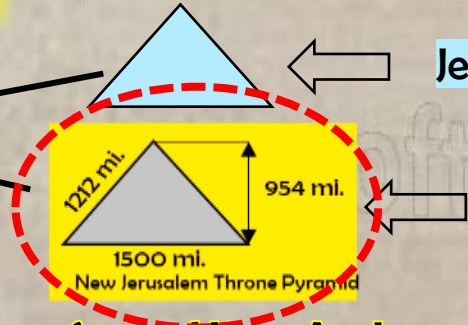

Teaching the keys to the heights and distances of the Sun and the Moon from Sea Level and the North Pole.

God's Throne = 88022 mi. above the NP = Great White Throne of Judgment Rev. 20:11

Jesus Abode = 31,680 mi.