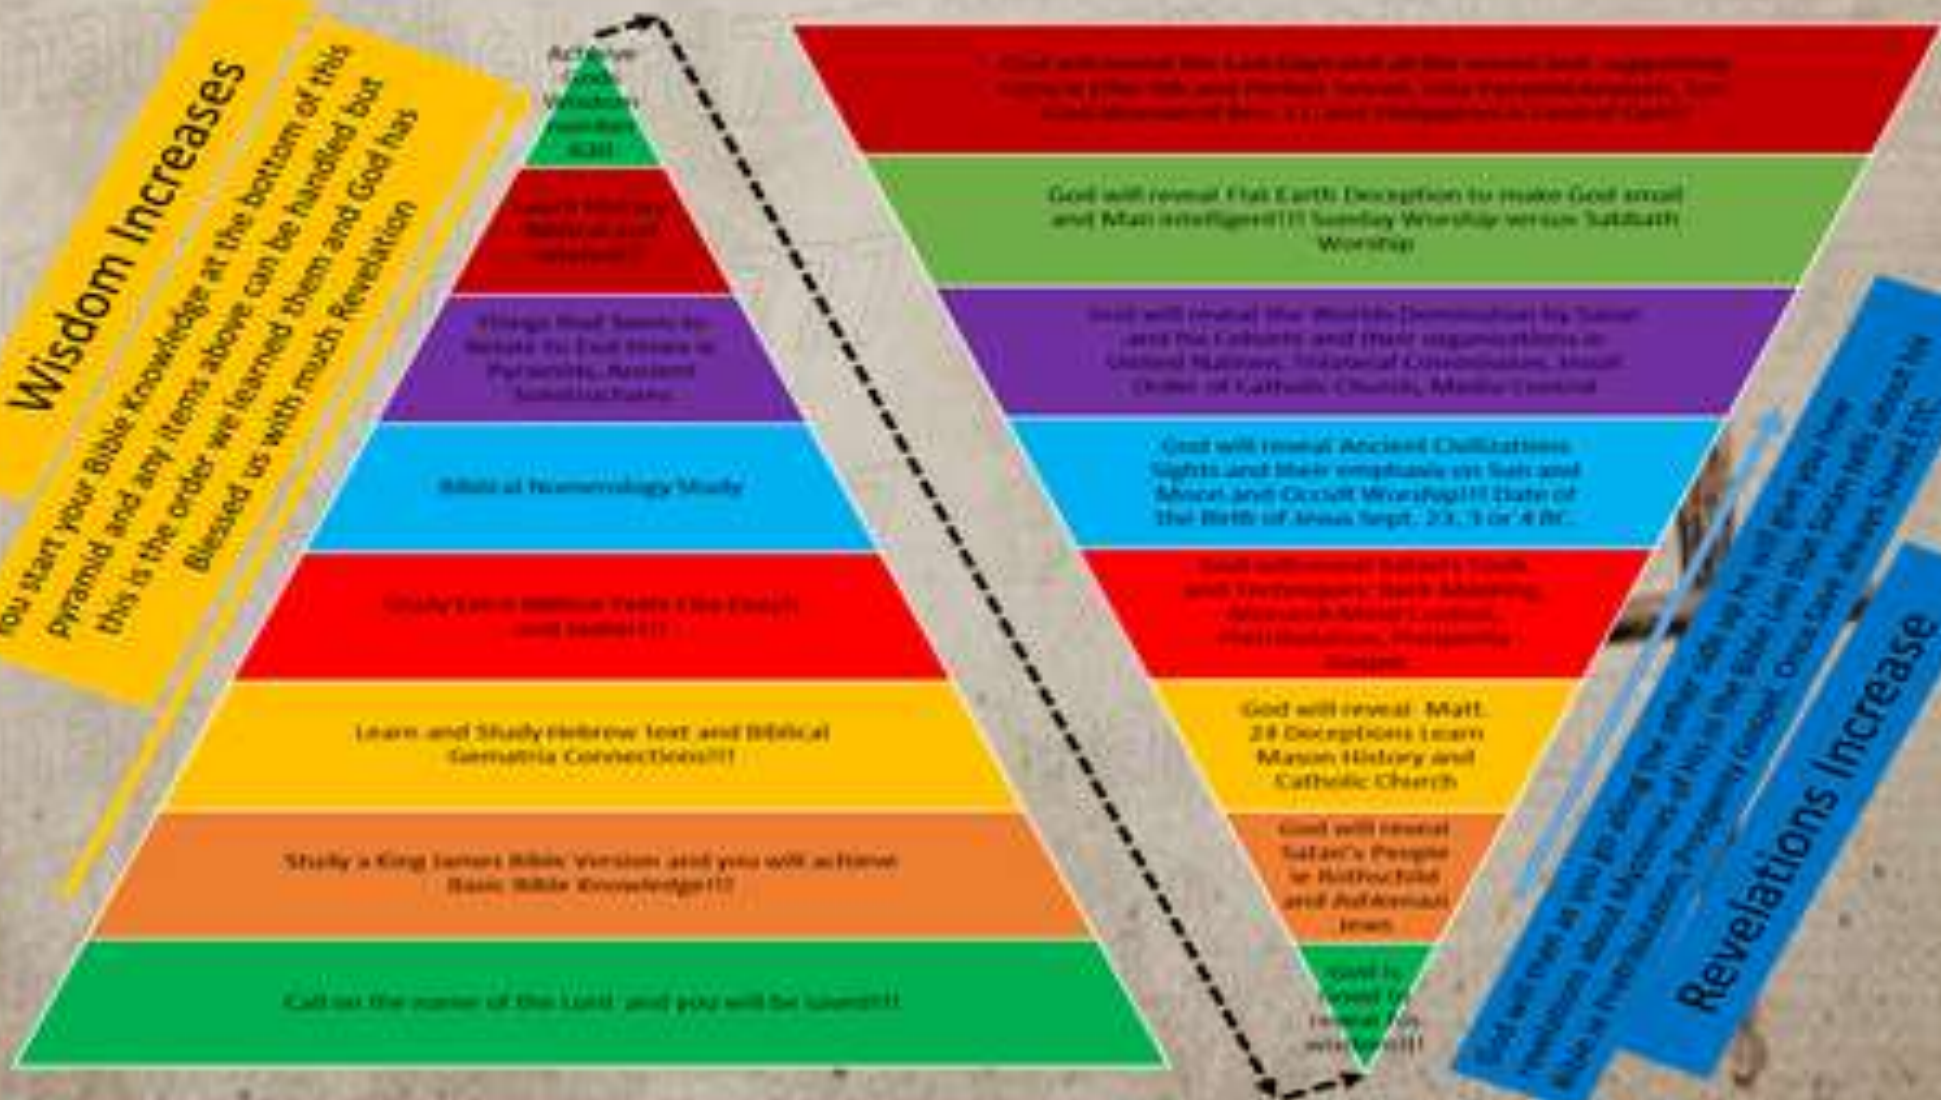

God will reveal as you go along the other side up he will give you more Revelations about Mysteries of No in the Bible. I am that Satan tells about his Bible in Revelations, Prophecy forecast. Once I say always saved ETC