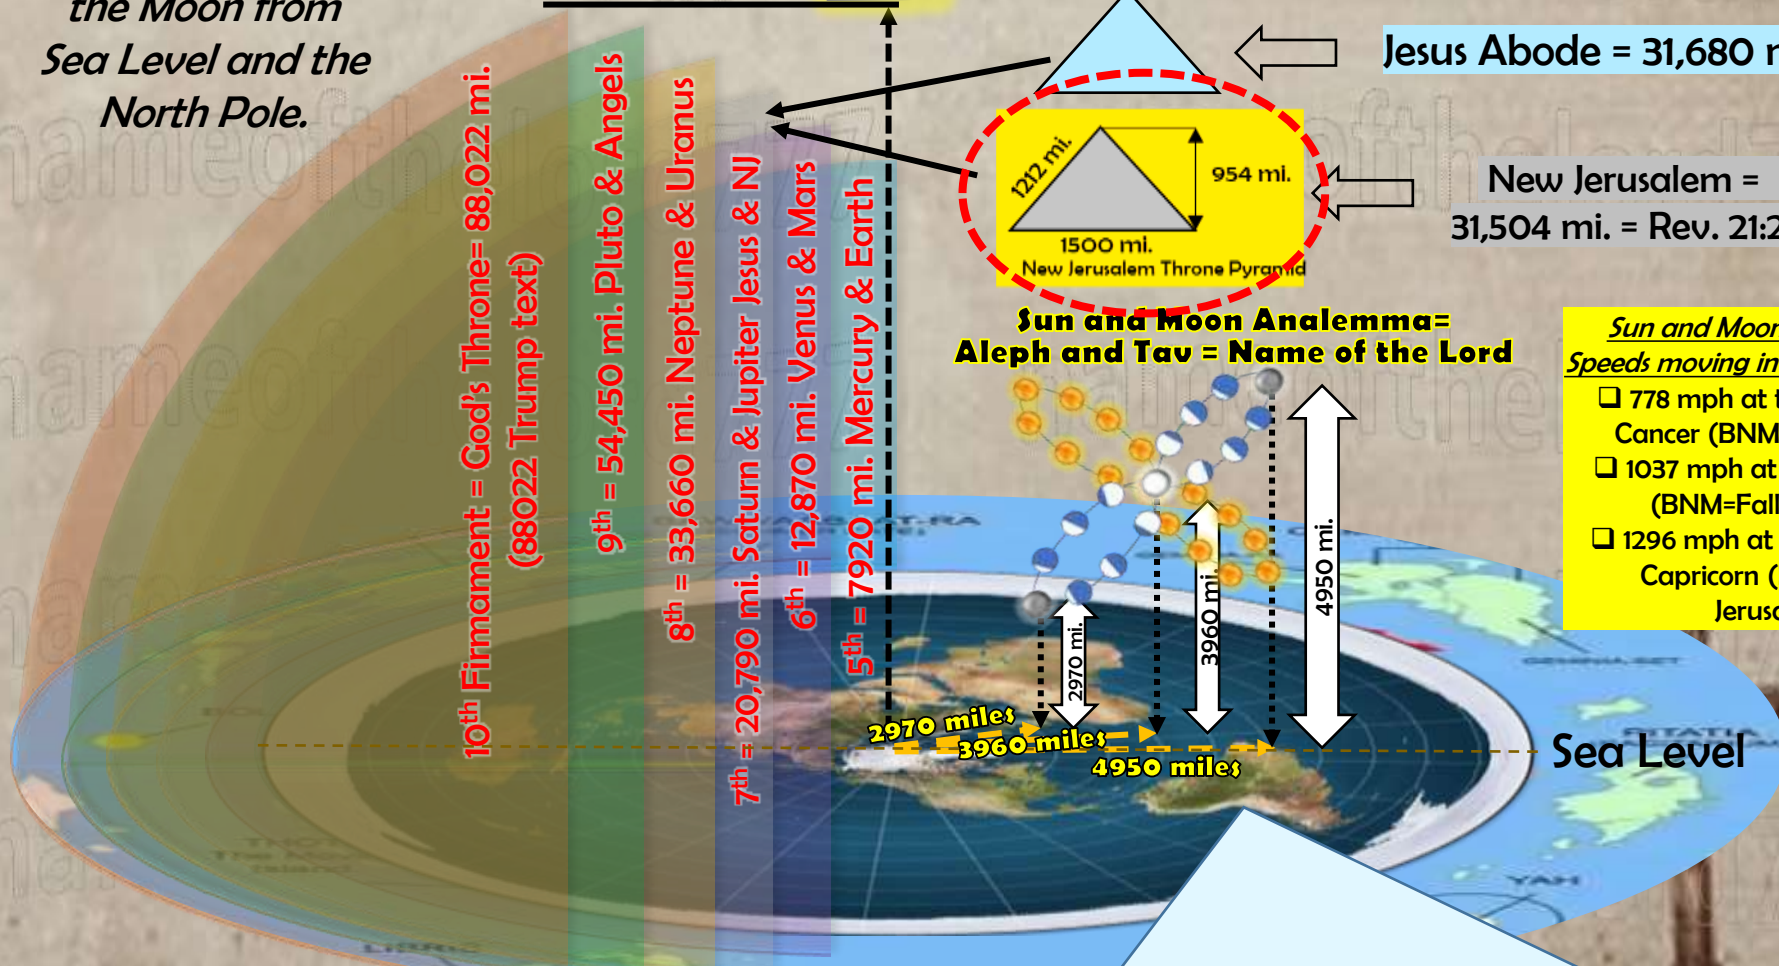

Sea Level

When Traveling the Firmament, the Sun with a complete cycle = 365.24 days changes 10.84 miles in elevation as it travel a Fibonacci curve crisscrossing the Moon down the firmament. The Moon creating the 14 phases changes elevation and increases by 67.05 miles a day with a complete cycle = 59.06 days. Daily snapshots from the same spot will create the Analemma. For

More Details go to flatearhandthelastdaysblog.wordpress.com