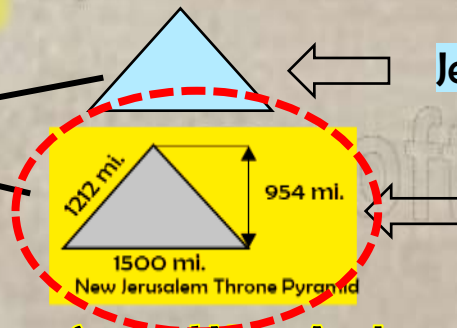

Teaching the keys to the heights and distances of the Sun and the Moon from Sea Level and the North Pole.

God's Throne = 88022 mi. above the NP = Great White Throne of Judgment Rev. 20:11

Jesus Abode = 31,680 mi.

New Jerusalem = 31,504 mi. = Rev. 21:2

Sun and Moon Analemma = Aleph and Tav = Name of the Lord

Sun and Moon Horizontal Speeds moving in the firmament

- ☐ 778 mph at the Tropic of Cancer (BNM=Good News)
- ☐ 1037 mph at the Equator (BNM=Falling Away)
- ☐ 1296 mph at the Tropic of Capricorn (BNM= New Jerusalem)

10th Firmament = God's Throne = 88,022 mi. (88022 Trump text)

9th = 54,450 mi. Pluto & Angels

8th = 33,660 mi. Neptune & Uranus

7th = 20,790 mi. Saturn & Jupiter Jesus & NJ

6th = 12,870 mi. Venus & Mars

5th = 7920 mi. Mercury & Earth