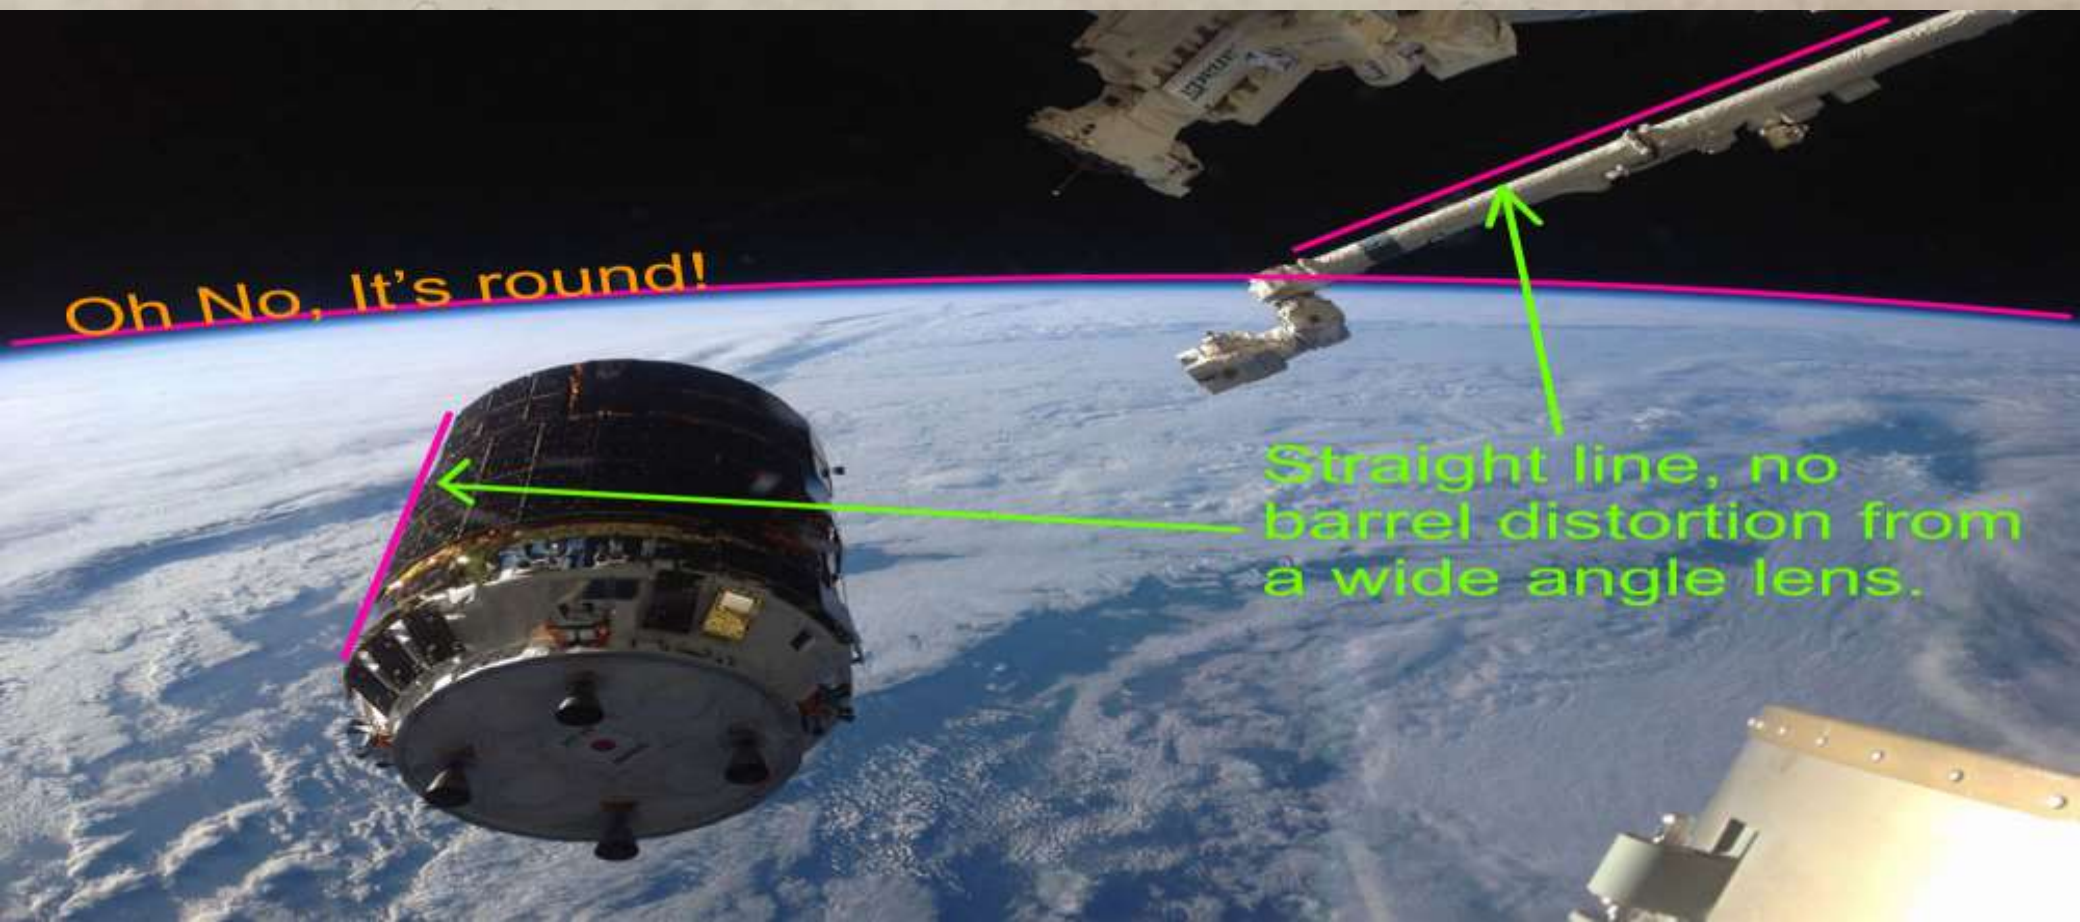

360 degree lens
unwrapped

Luke 8:17 For nothing is secret, that shall not be made manifest; neither any thing hid, that shall not be known and come abroad.

How the Fish Eye Lens was Meant for Evil but the 153 Fish Meant to Show the Pyramid and Gods Design of His Flat Earth Under his Watchful Eye in 10th Firmament