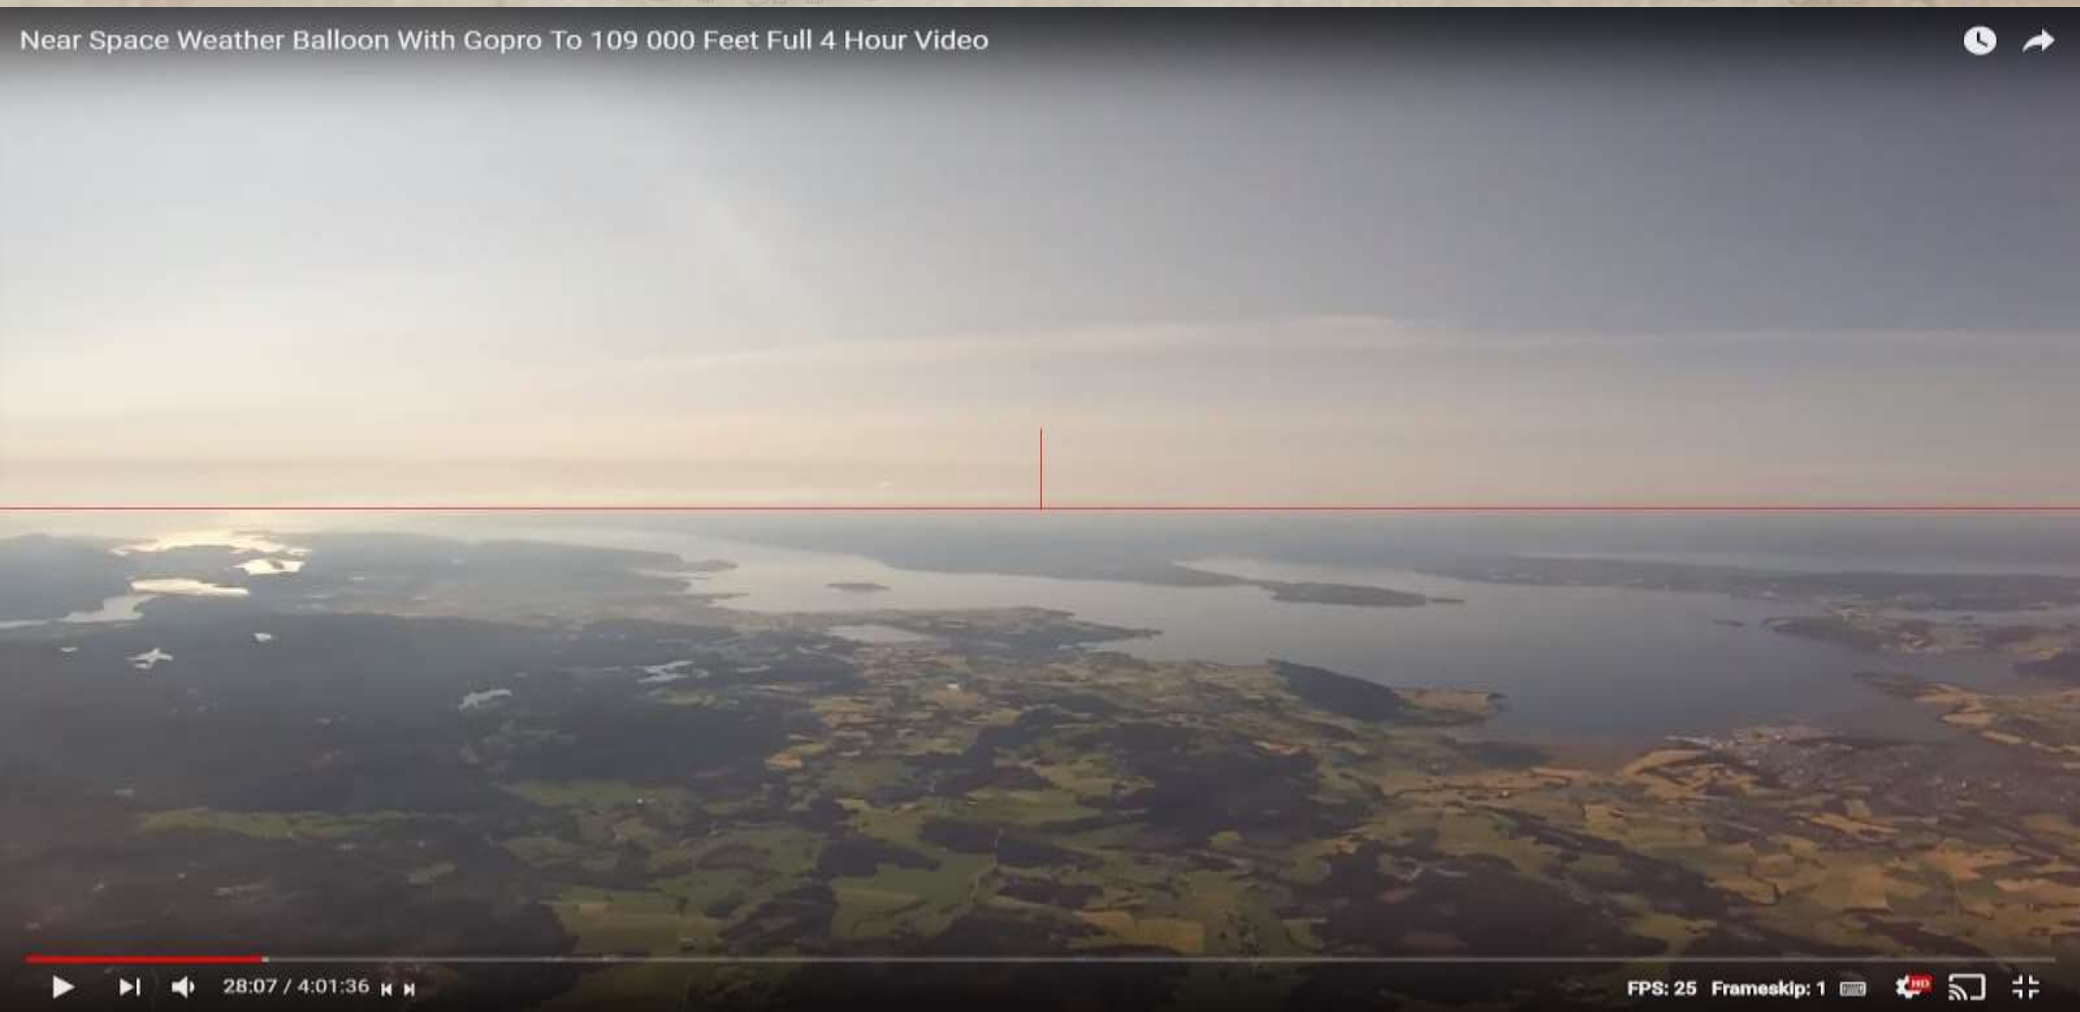

Luke 8:17 For nothing is secret, that shall not be made manifest; neither any thing hid, that shall not be known and come abroad.

Flat Earth Images that have No fish Eye Lens show the real image from our Atmosphere and they also show the height of the sun above the earth is clearly not 93 million miles but 2970 to 4950 miles