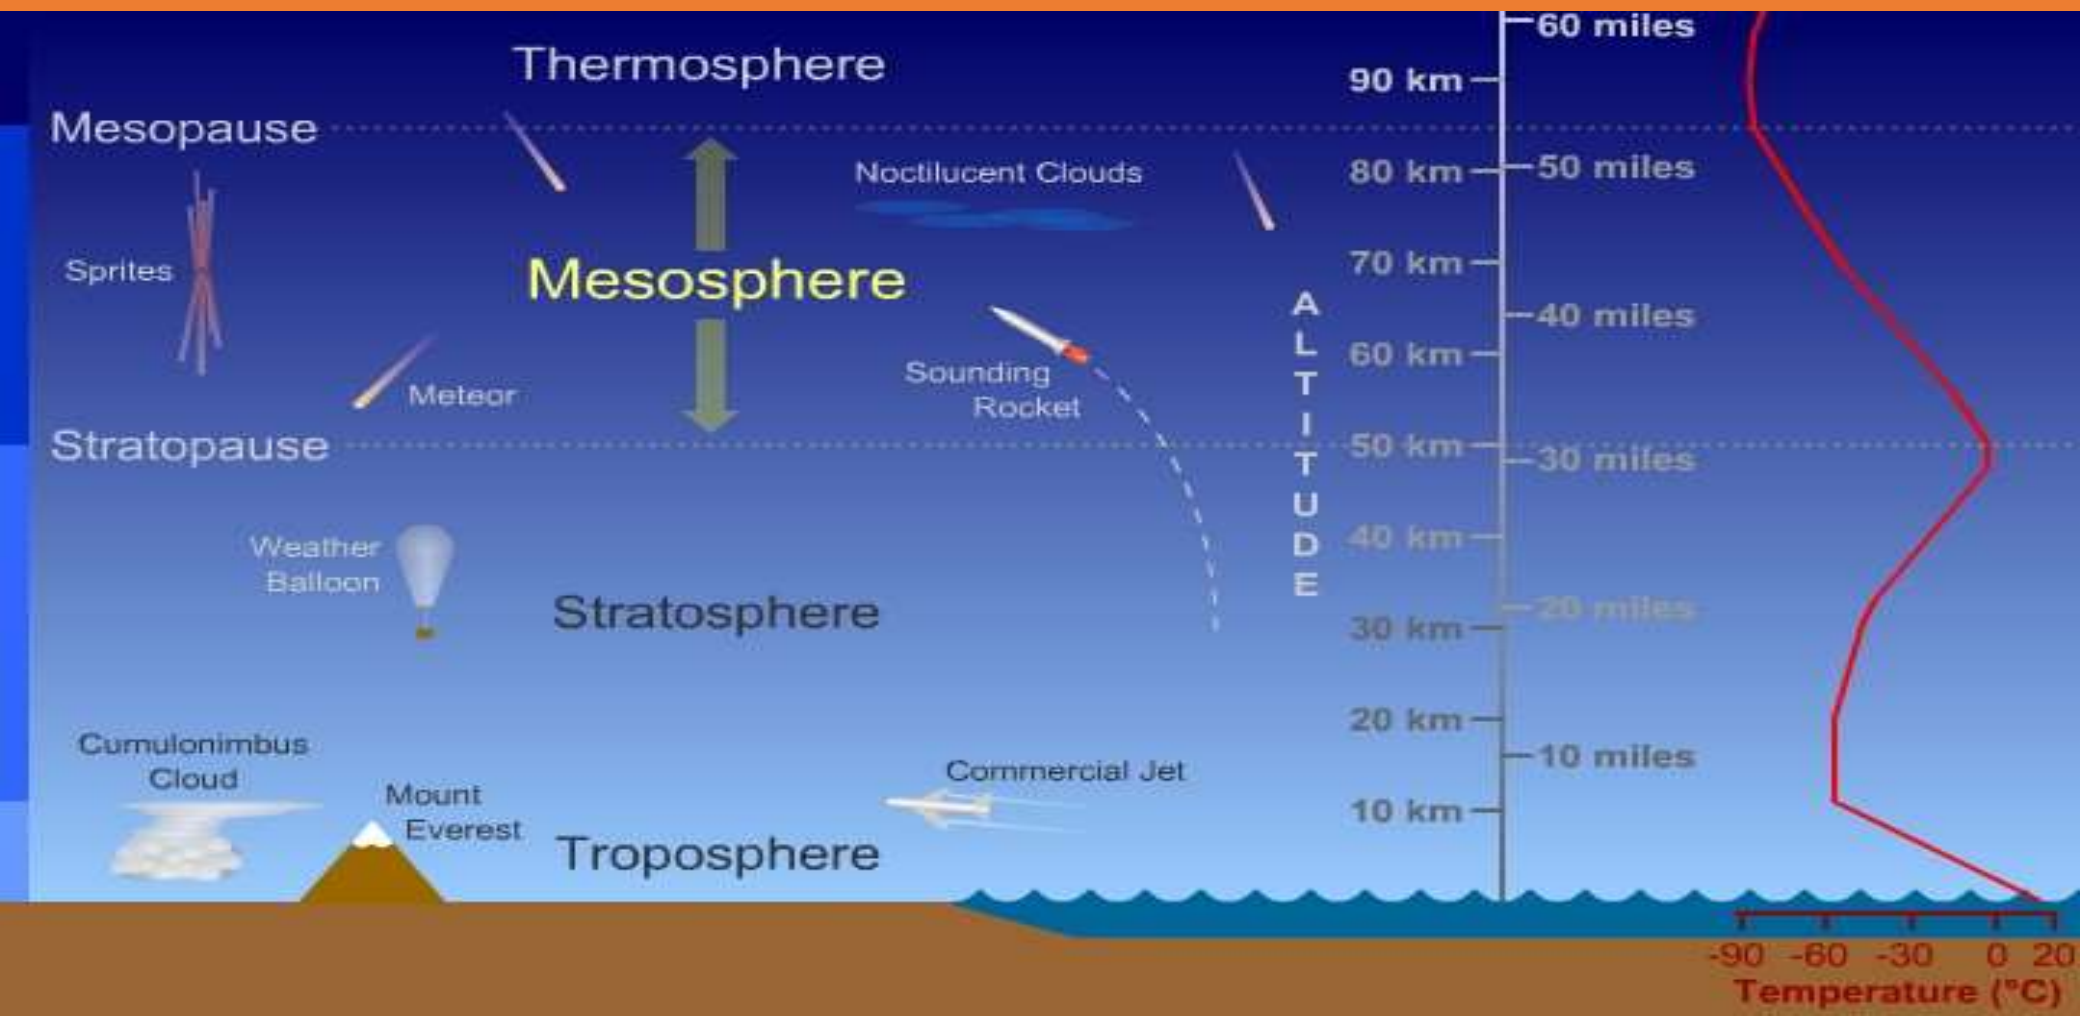

Luke 8:17 For nothing is secret, that shall not be made manifest; neither any thing hid, that shall not be known and come abroad.

Satellites Don't Exist Just like Gravity doesn't exist it is Just a part of the Globe Deception. Send one Non Photo shopped Picture of a Satellite and win and expense paid trip to Philippines