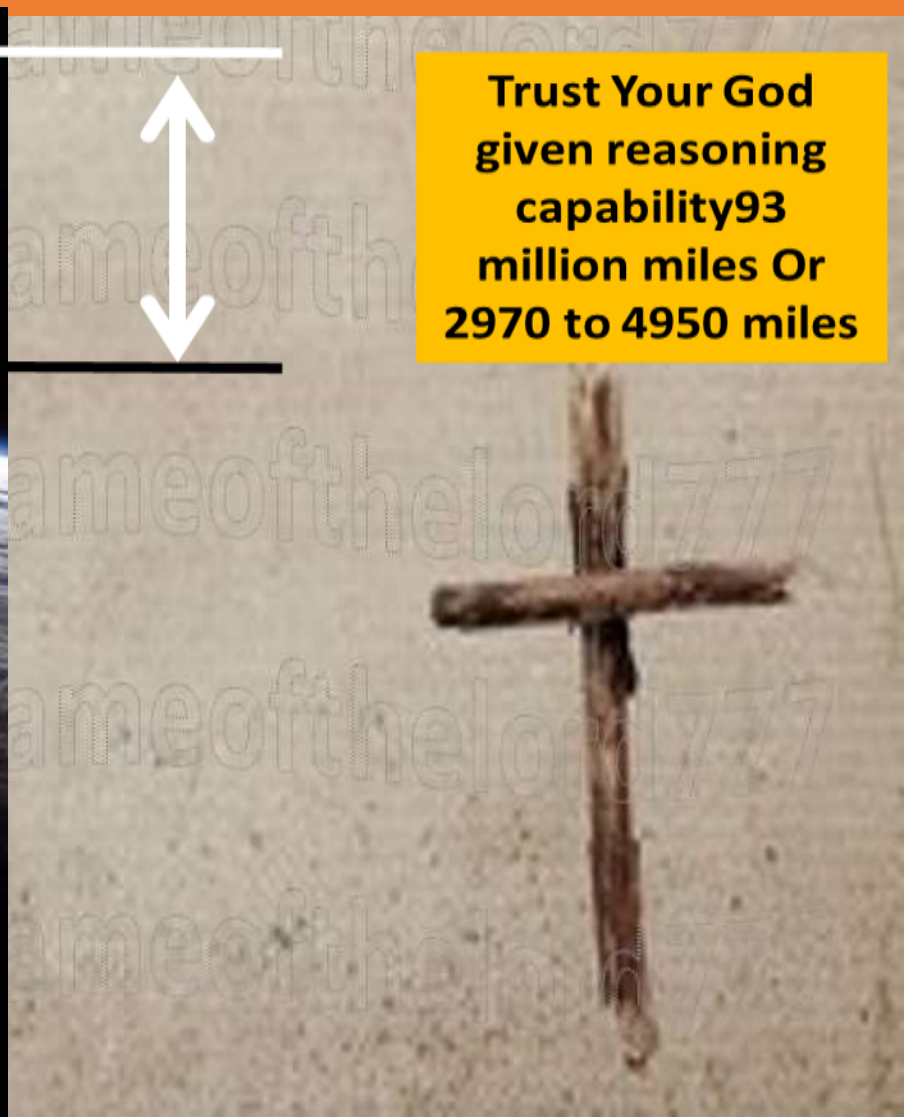

**Trust Your God
given reasoning
capability 93
million miles Or
2970 to 4950 miles**