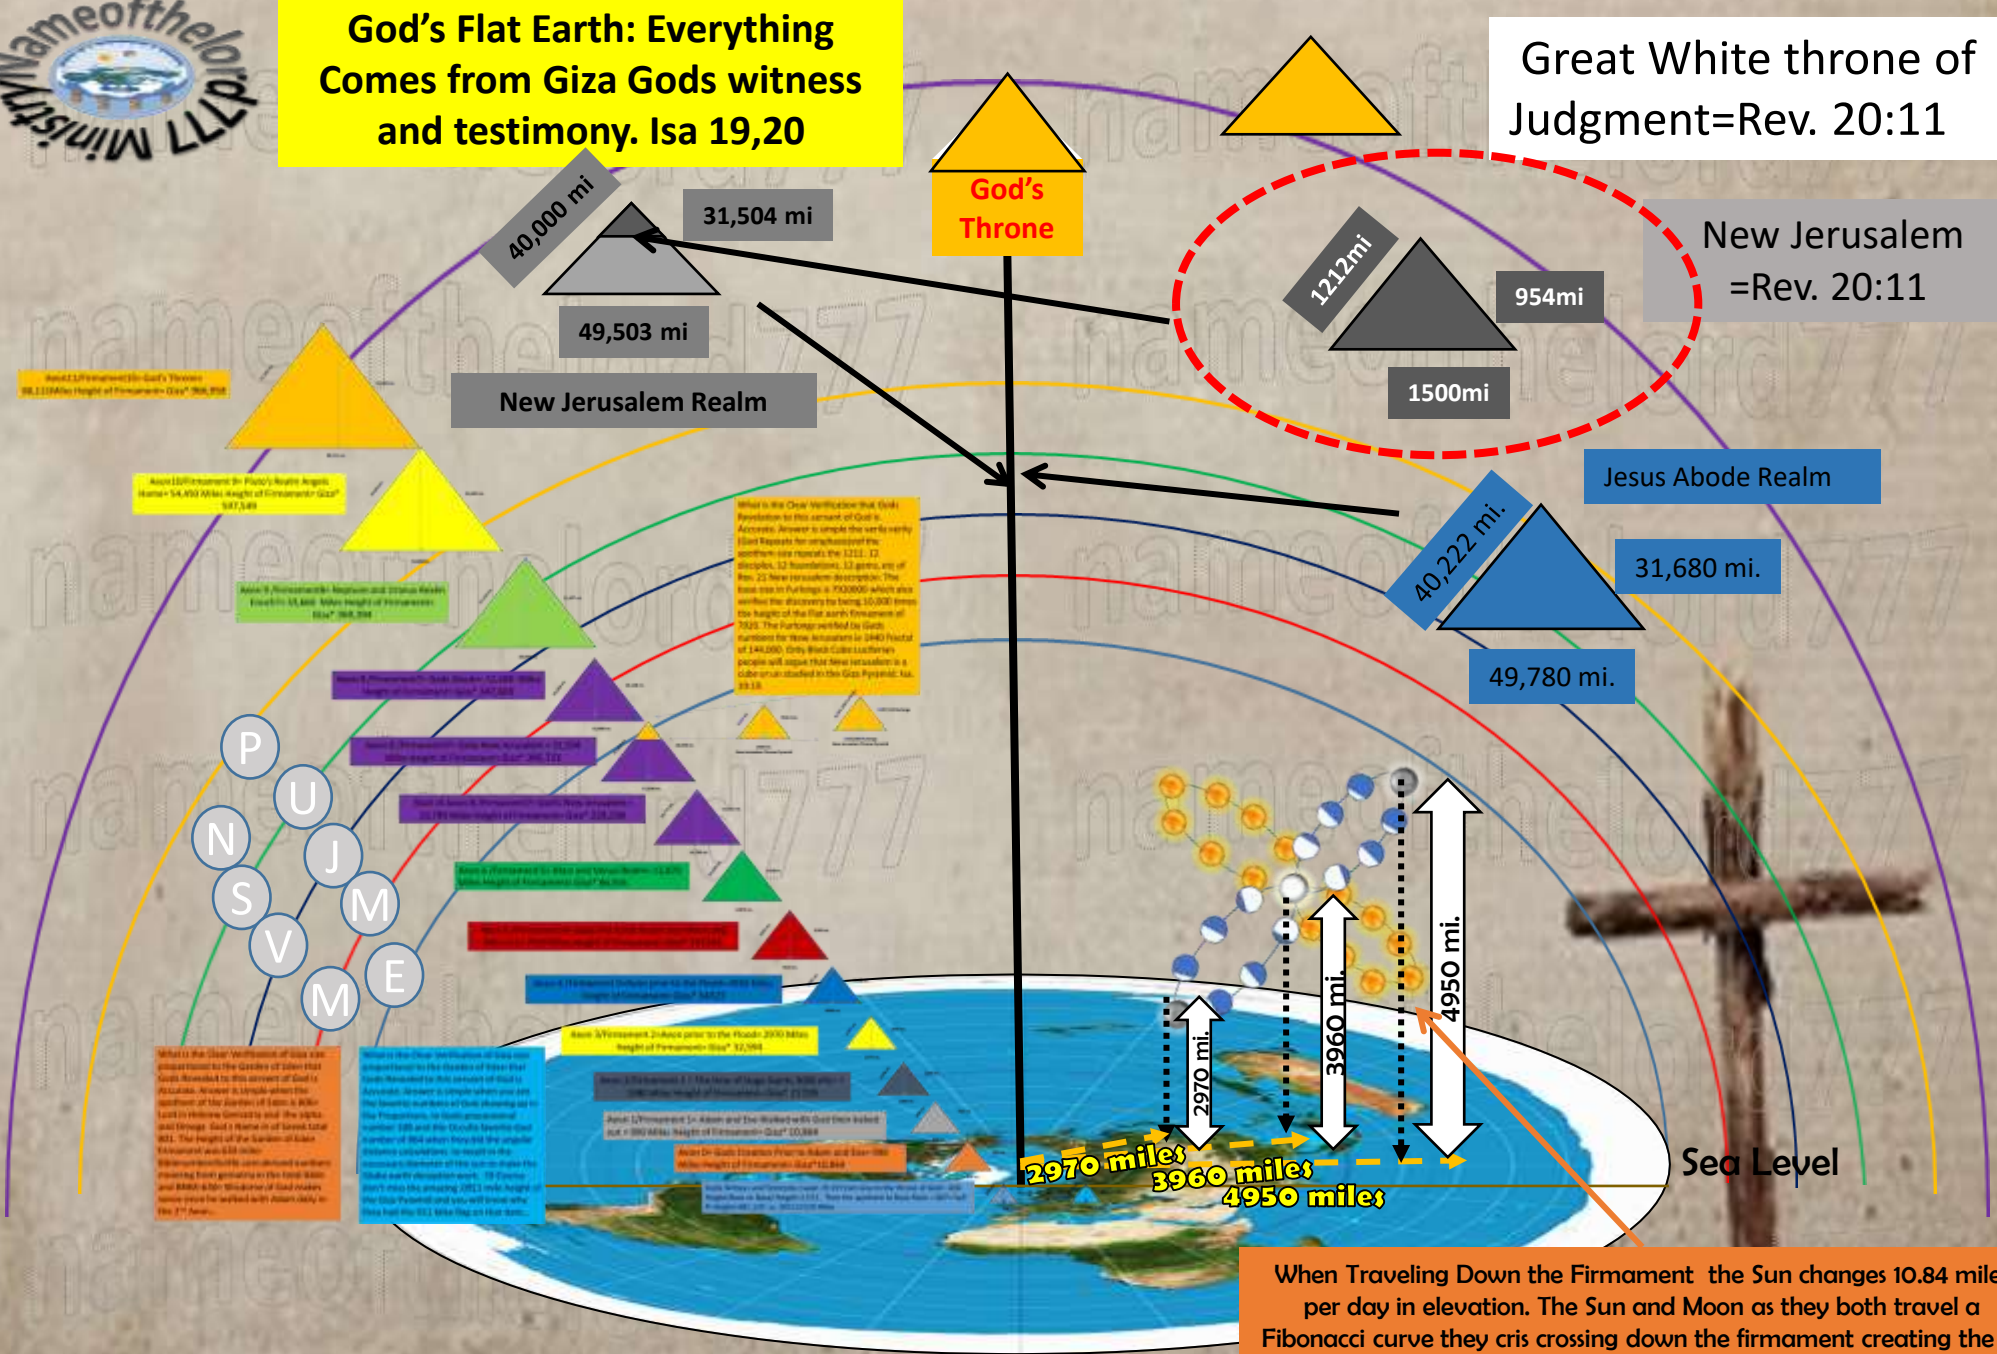

Great White throne of Judgment=Rev. 20:11

New Jerusalem Realm

New Jerusalem =Rev. 20:11

Jesus Abode Realm

Sea Level

P
U
N
S
V
J
M
E

When Traveling Down the Firmament the Sun changes 10.84 miles per day in elevation. The Sun and Moon as they both travel a Fibonacci curve they criss crossing down the firmament creating the 14 phases of the moon. The Moon changes elevation per day by 67.05 miles a day and stays at 45 ° to the Flat Earth North Pole.