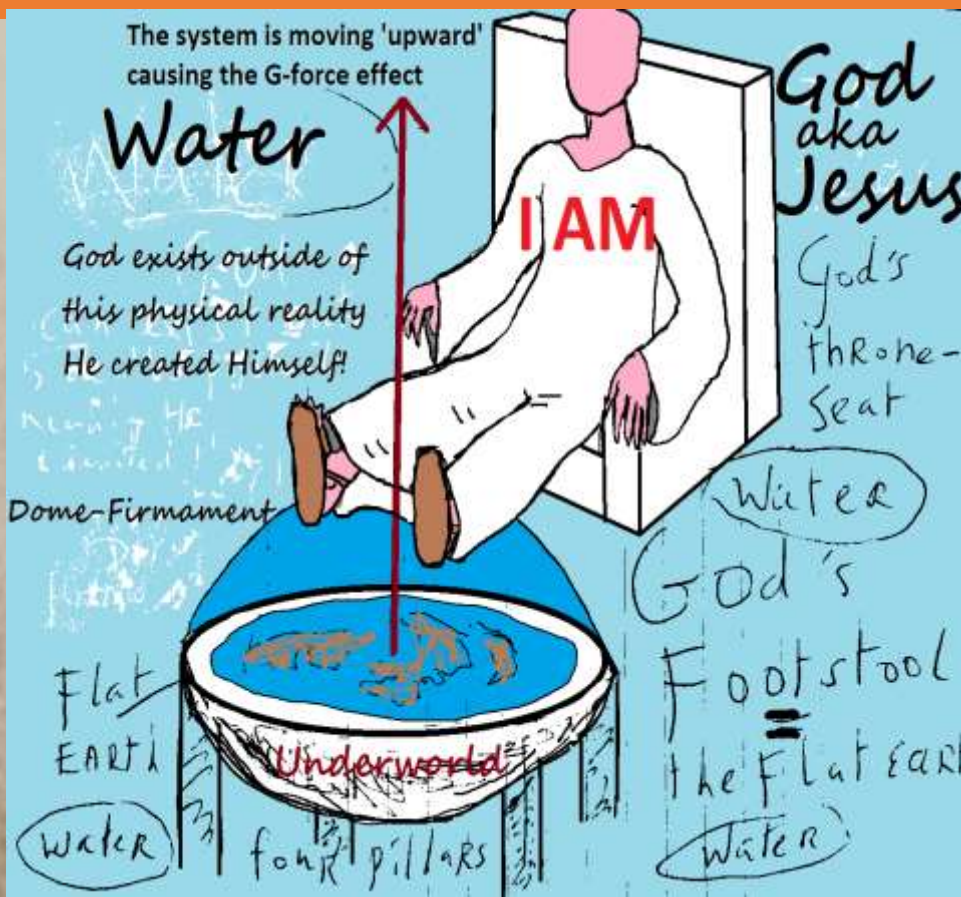

I'am I'am and the deceiver is NOT I'AM

THE BLACK CUBE OF SATURN