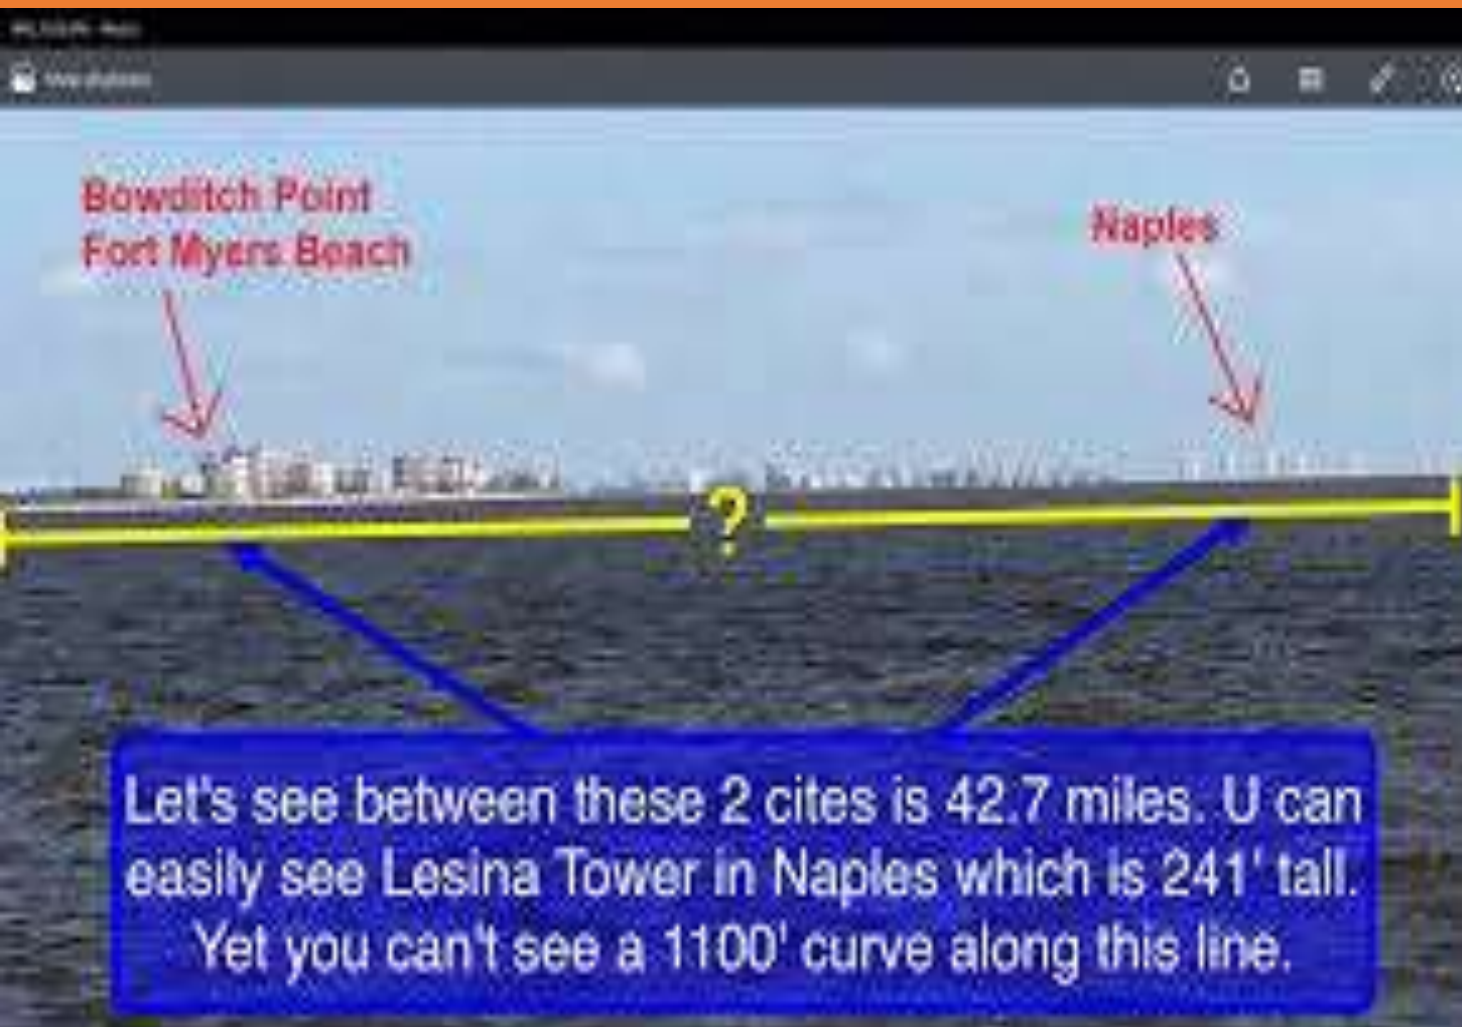

Luke 8:17 For nothing is secret, that shall not be made manifest; neither any thing hid, that shall not be known and come abroad.

Flat Earth Images that have No fish Eye Lens show the real image from our Atmosphere and they also show the height of the sun above the earth is clearly not 93 million miles but 2970 to 4950 miles