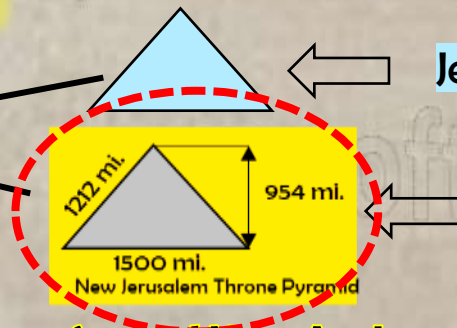

Teaching the keys to the heights and distances of the Sun and the Moon from Sea Level and the North Pole.

God's Throne = 88022 mi. above the NP = Great White Throne of Judgment Rev. 20:11

Jesus Abode = 31,680 mi.

New Jerusalem = 31,504 mi. = Rev. 21:2

Sun and Moon Analemma = Aleph and Tav = Name of the Lord

Sun and Moon Horizontal Speeds moving in the firmament

- ☐ 778 mph at the Tropic of Cancer (BNM=Good News)
- ☐ 1037 mph at the Equator (BNM=Falling Away)
- ☐ 1296 mph at the Tropic of Capricorn (BNM= New Jerusalem)

10th Firmament = God's Throne = 88,022 mi. (88022 Trump text)

9th = 54,450 mi. Pluto & Angels

8th = 33,660 mi. Neptune & Uranus

7th = 20,790 mi. Saturn & Jupiter Jesus & NJ

6th = 12,870 mi. Venus & Mars

5th = 7920 mi. Mercury & Earth

2970 miles

3960 miles

4950 miles

Sea Level

When Traveling the Firmament, the Sun with a complete cycle = 365.24 days changes 10.84 miles in elevation as it travel a Fibonacci curve crisscrossing the Moon down the firmament. The Moon creating the 14 phases changes elevation and increases by 67.05 miles a day with a complete cycle = 59.06 days. Daily snapshots from the same spot will create the Analemma. For

More Details go to flatearhandthelastdaysblog.wordpress.com