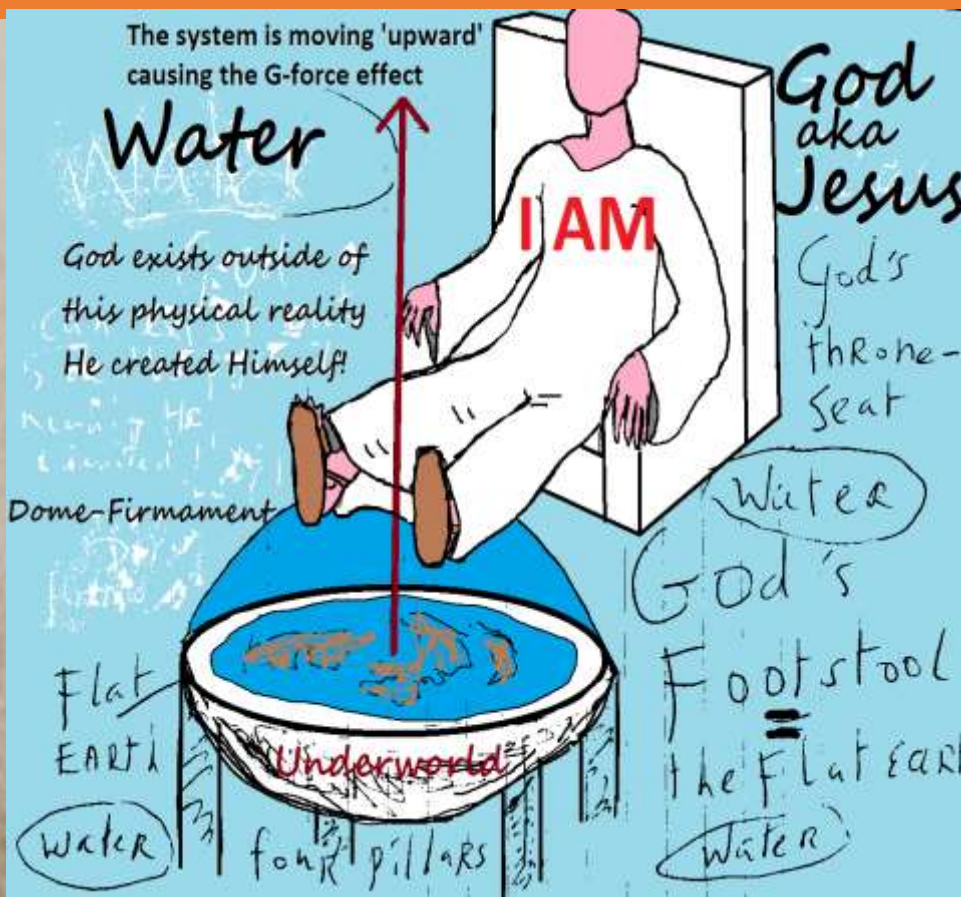

I'am I'am and the deceiver is NOT I'AM

AUSTRALIA