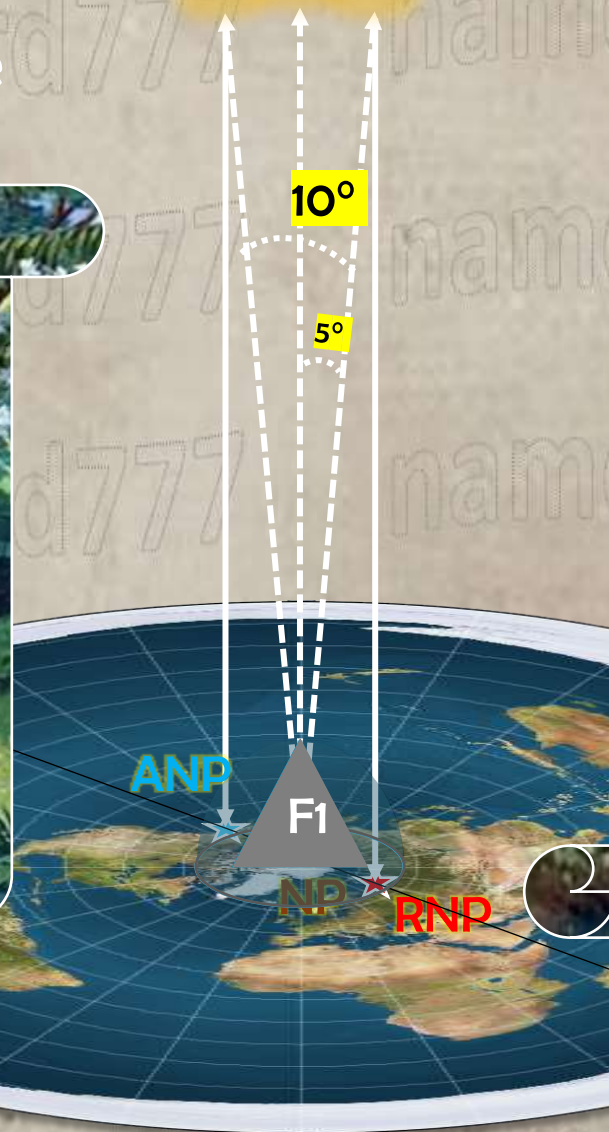

Adam and Eve were sent out from the Garden of Eden.

Throne of God Move from one pole to another after each firmament expansion

F1 = 1st Firmament = 990 mi. radius 2nd AEON 5,184 years