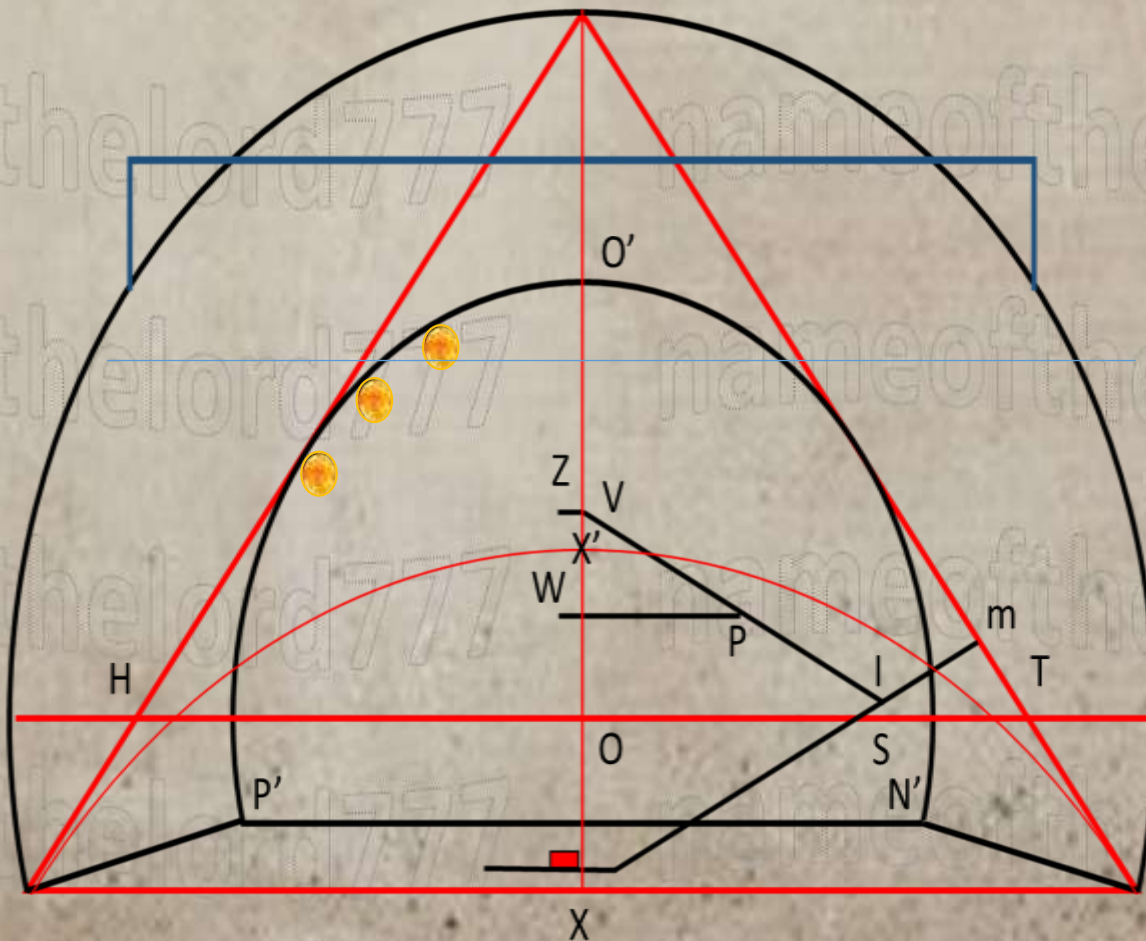

Samuel Laboy Designer of the Giza Effect Symbol and its Application to the Name of the Lord 777 Ministry Flat Earth Perfect Design Boss Just in Time for the Return of Jesus!!!

Perfect Symbol Layer Number 2 Picture