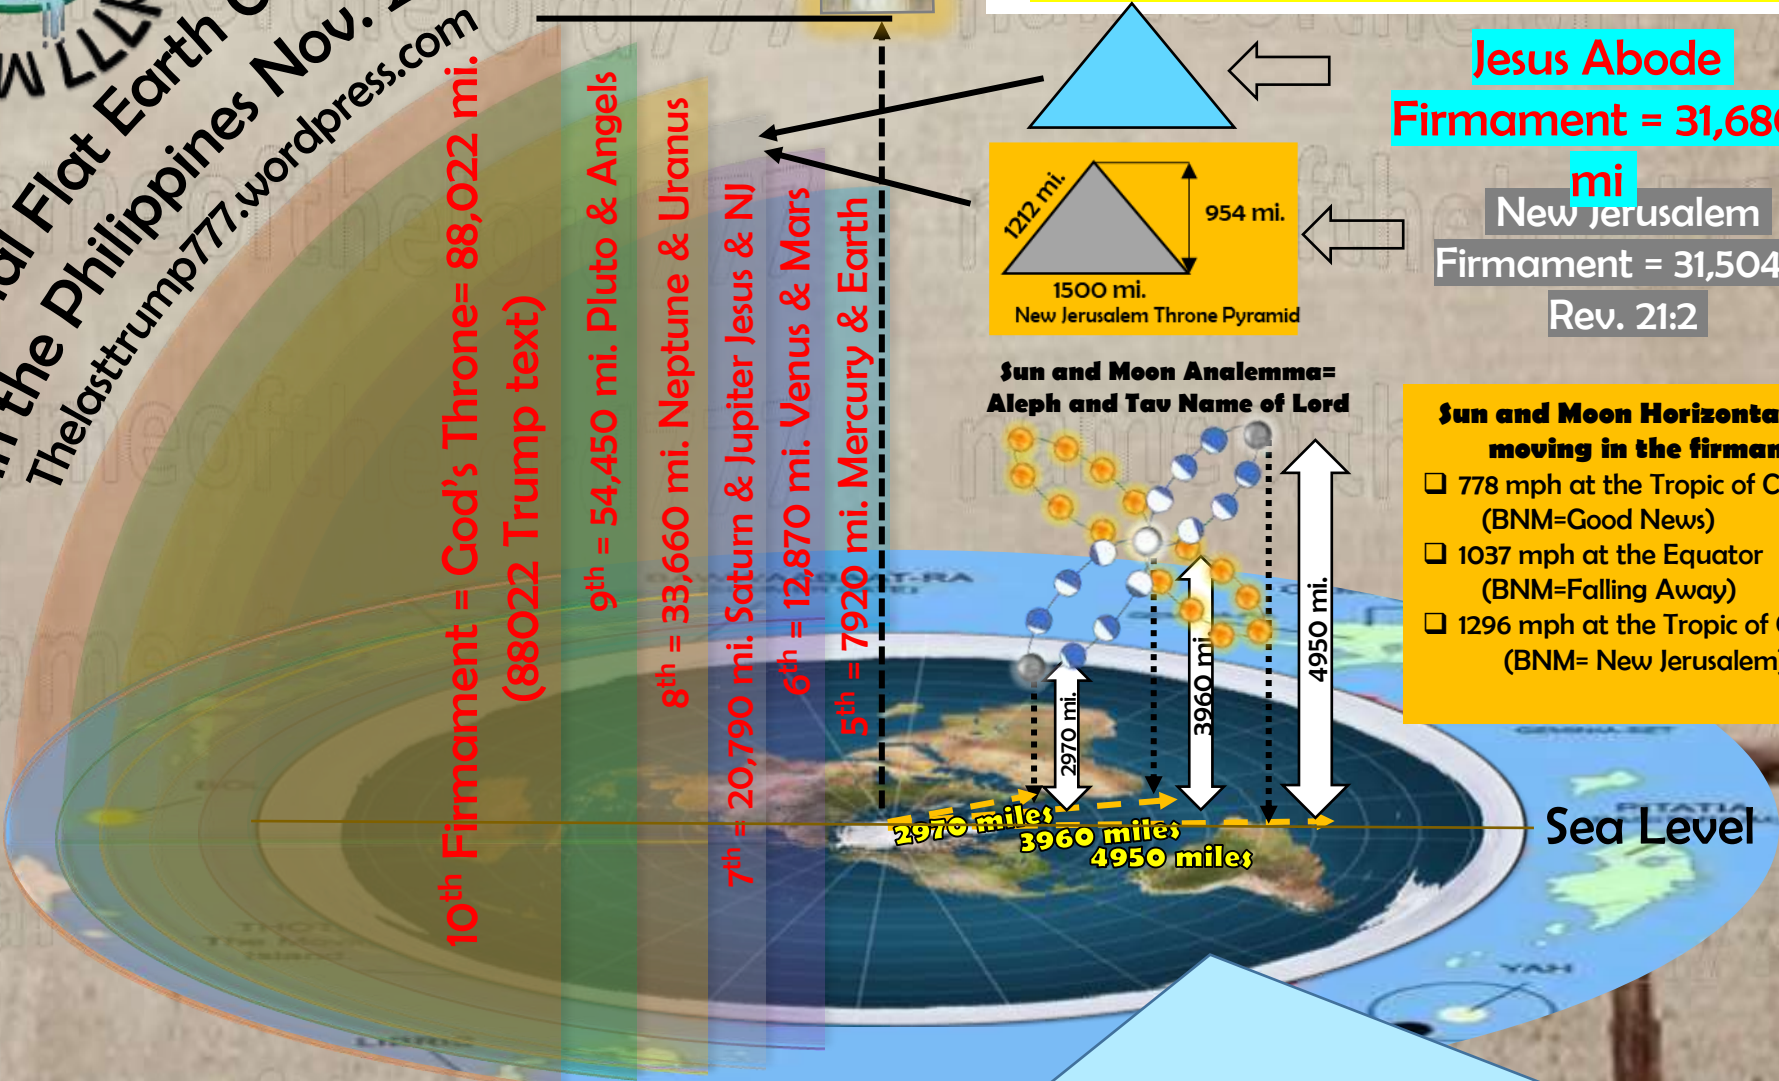

10th Firmament = God's Throne = 88,022 mi. (88022 Trump text)

9th = 54,450 mi. Pluto & Angels

8th = 33,660 mi. Neptune & Uranus

7th = 20,790 mi. Saturn & Jupiter Jesus & NJ

6th = 12,870 mi. Venus & Mars

5th = 7920 mi. Mercury & Earth