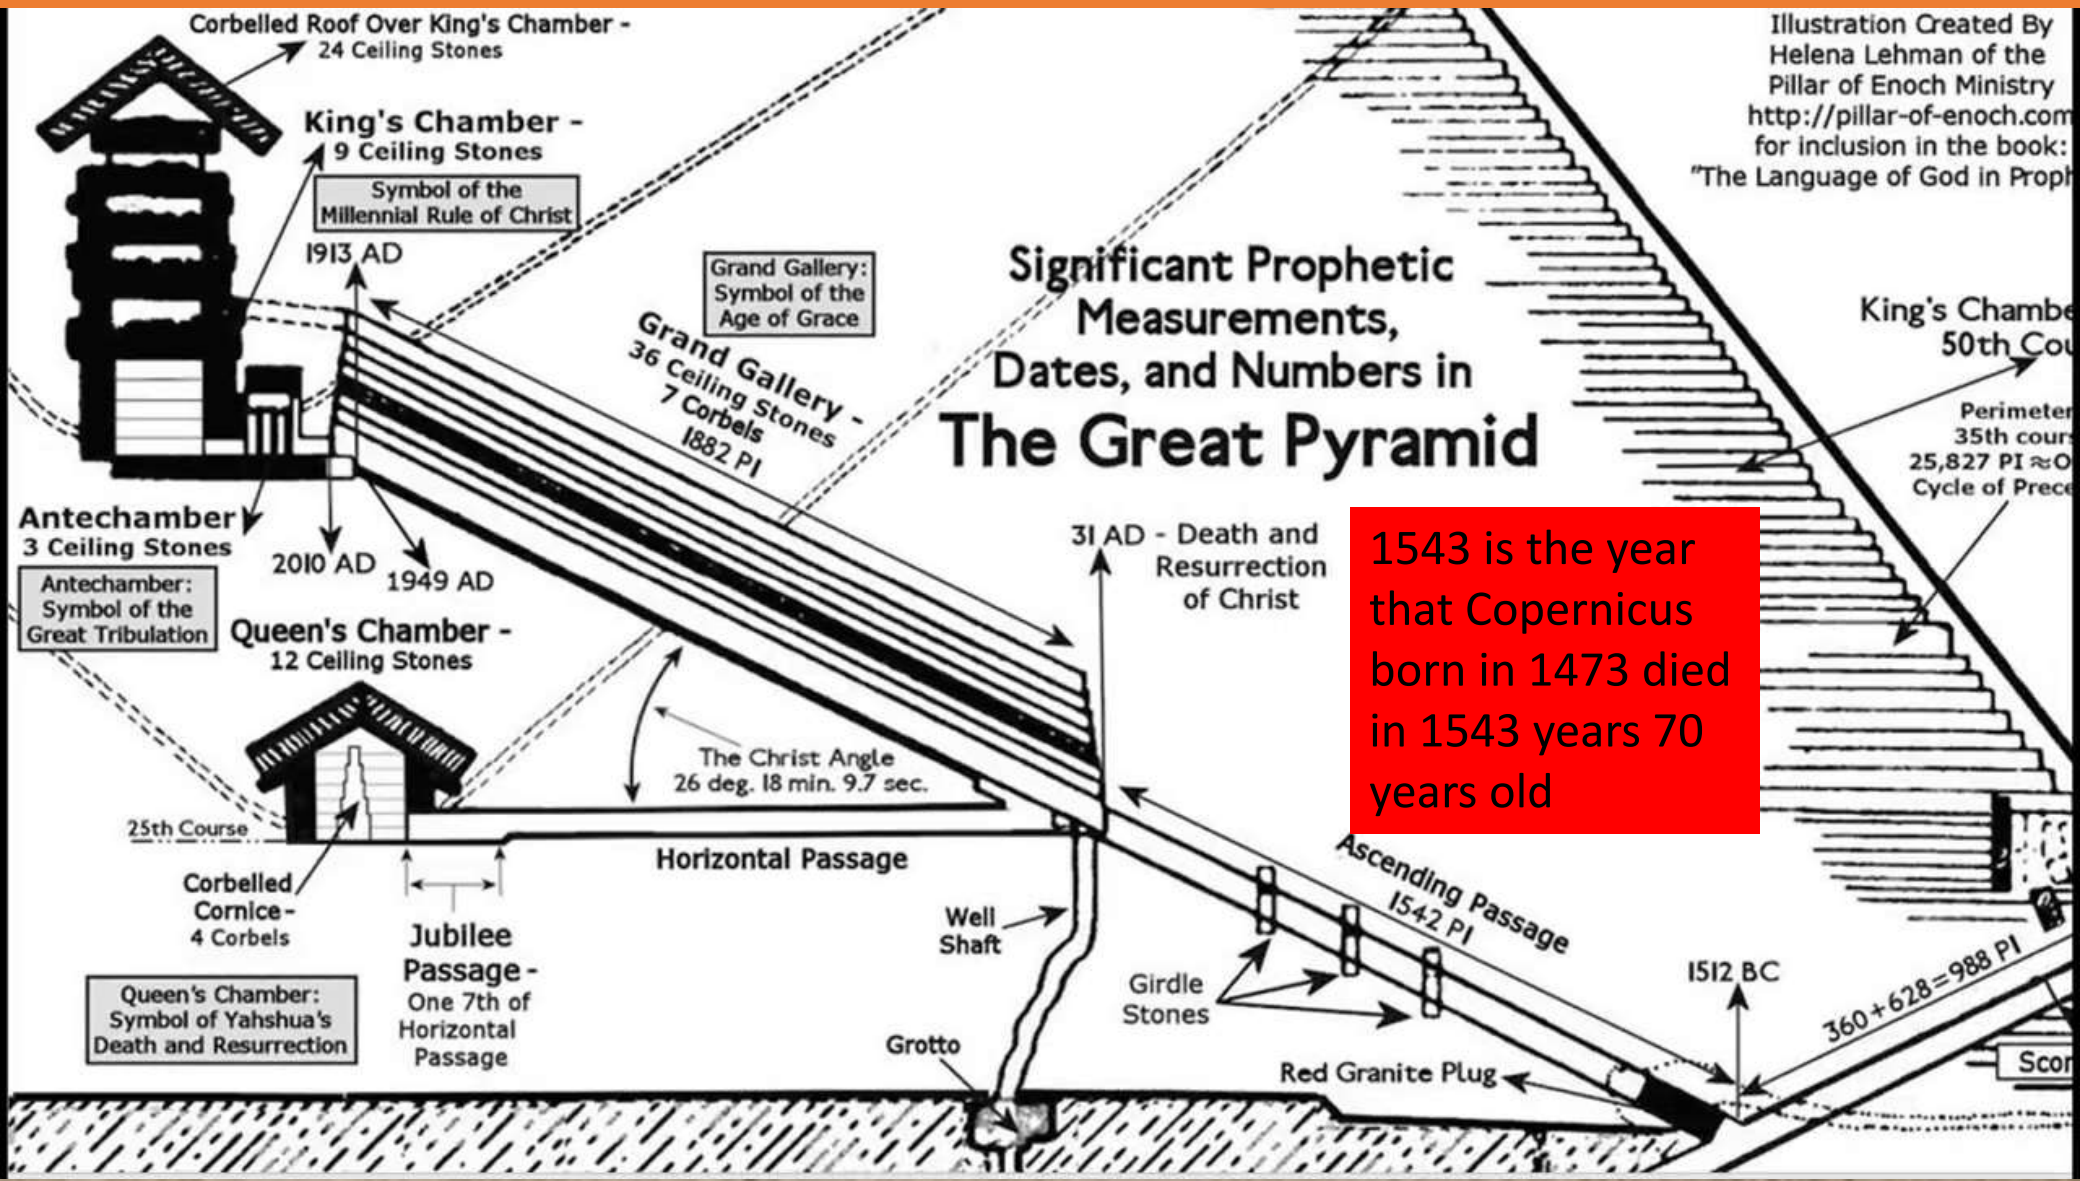

1543 is the year that Copernicus born in 1473 died in 1543 years 70 years old