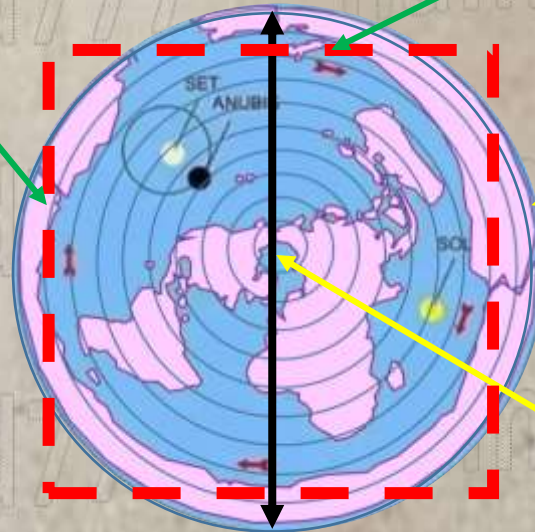

The Length around the circumference of the Flat Earth is 49,762 Miles or 43,200 Nautical Miles

The Length on the Flat Earth is 15840 miles from tip of Antarctica to other tip of Antarctica

*Note: Concept of squaring a circle is simple procedure developed by God it take the circumference of a circle and says what size length of a square will have the same length as the circumference of that circle. $\text{Pi} \times \text{Diam of Circle} / 4 =$ size one side of a square that squares that circle...