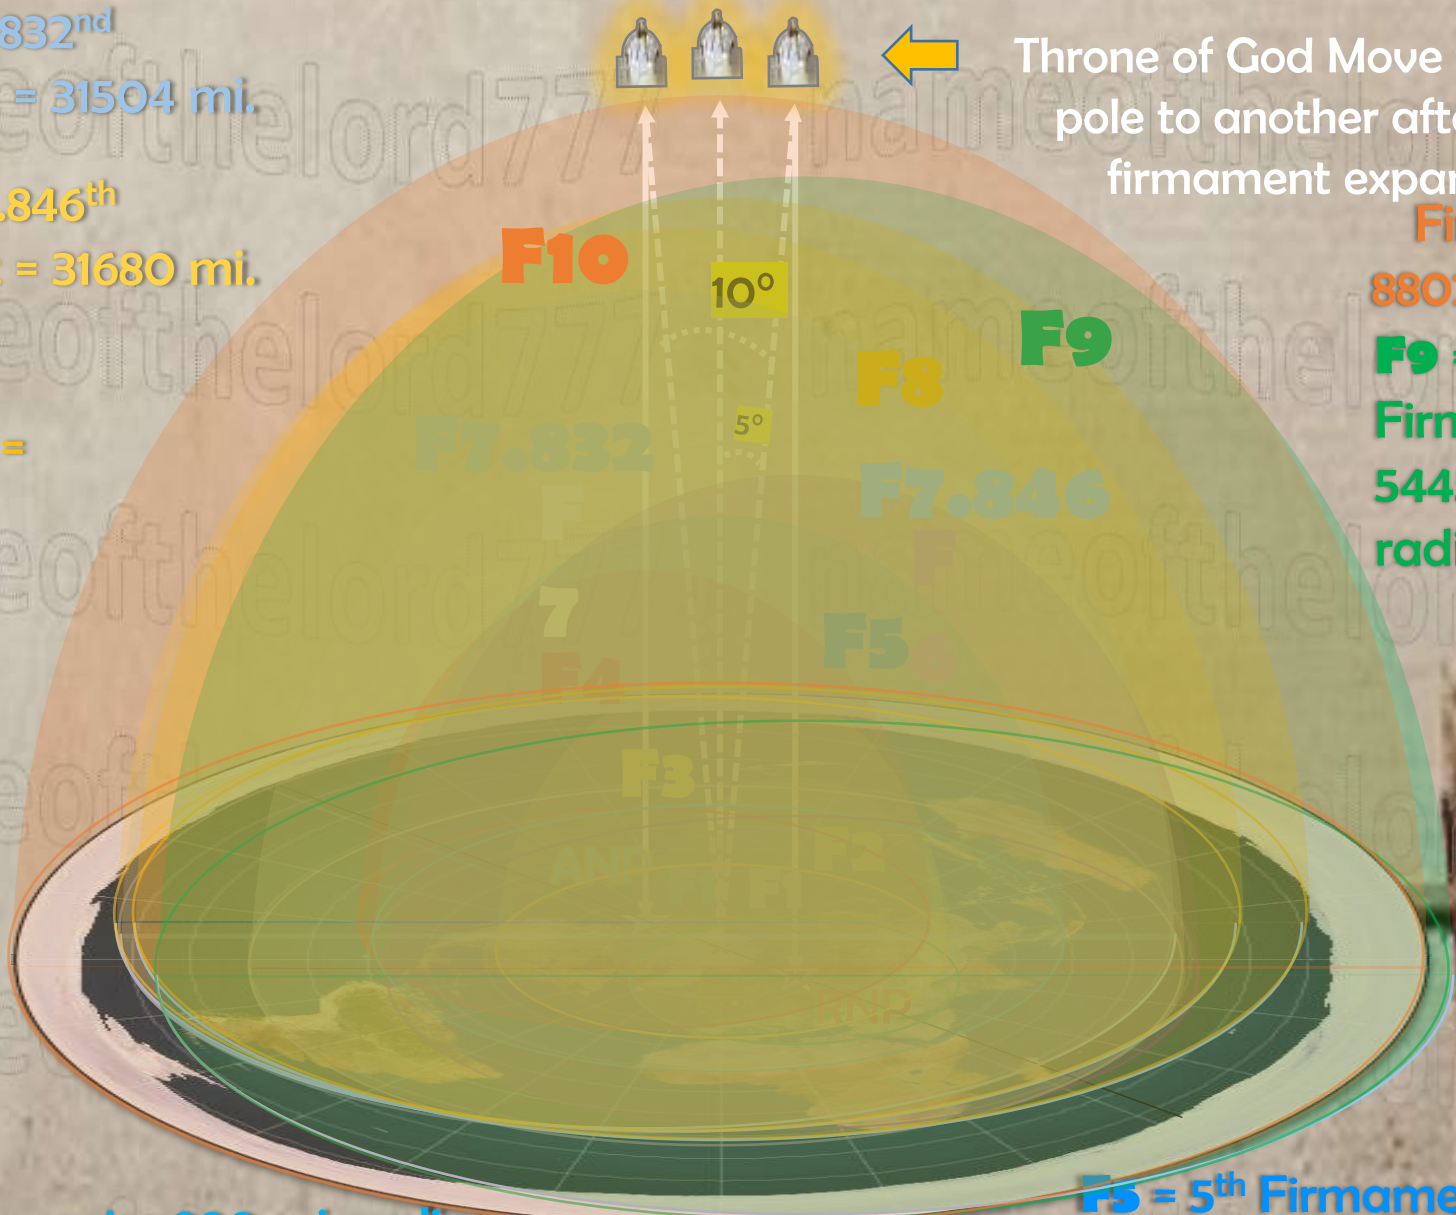

radius

N

n

F1

F10

God's Throne

Where is God's Throne and New Jerusalem?

North is God's Home i.e. Above
the North Pole 54,450 miles. (55
firmaments) North is a Fearful
Place for the Occult or 88022 and
NJ = 31504 Jesus Home = 31680