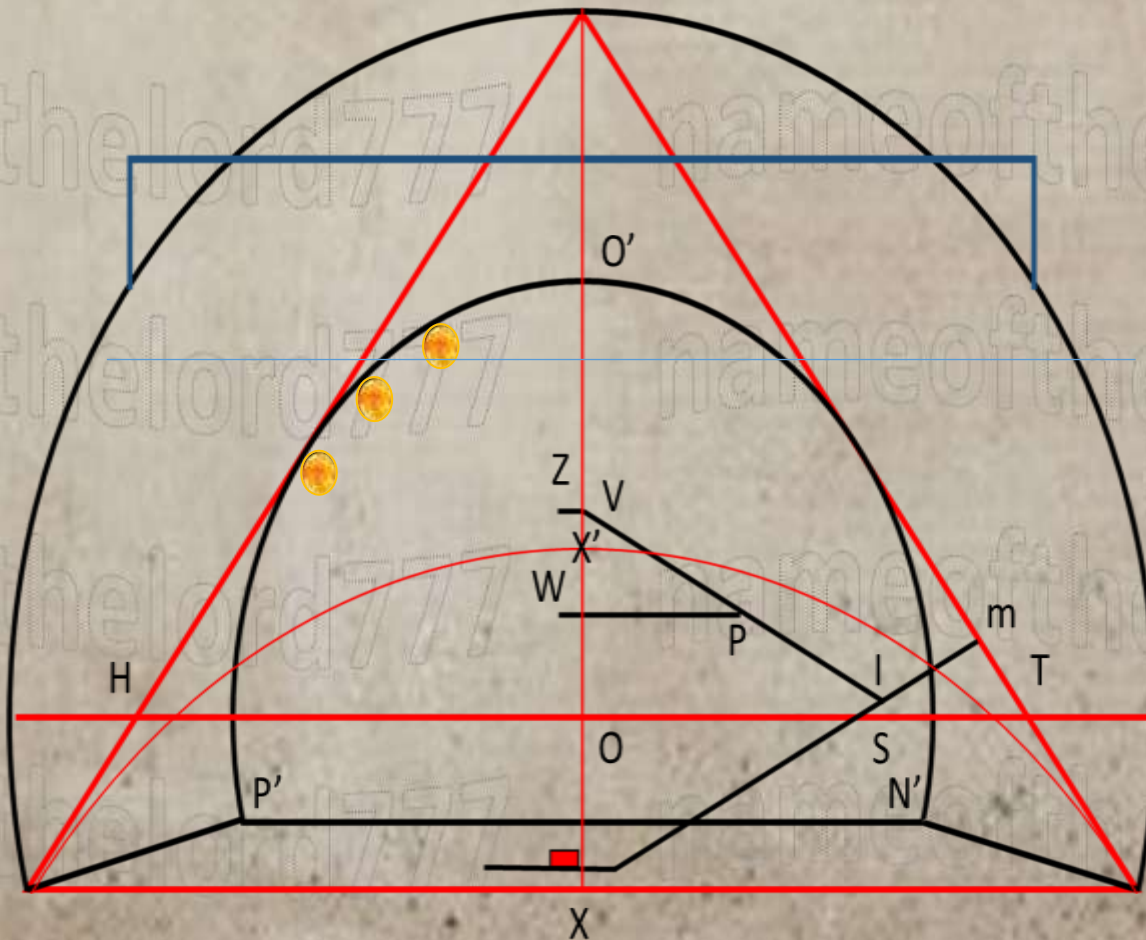

Samuel Laboy Designer of the Giza Effect Symbol and its Application to the Name of the Lord 777 Ministry Flat Earth Perfect Design Boss Just in Time for the Return of Jesus!!!

Perfect Symbol Layer Number 2 Picture