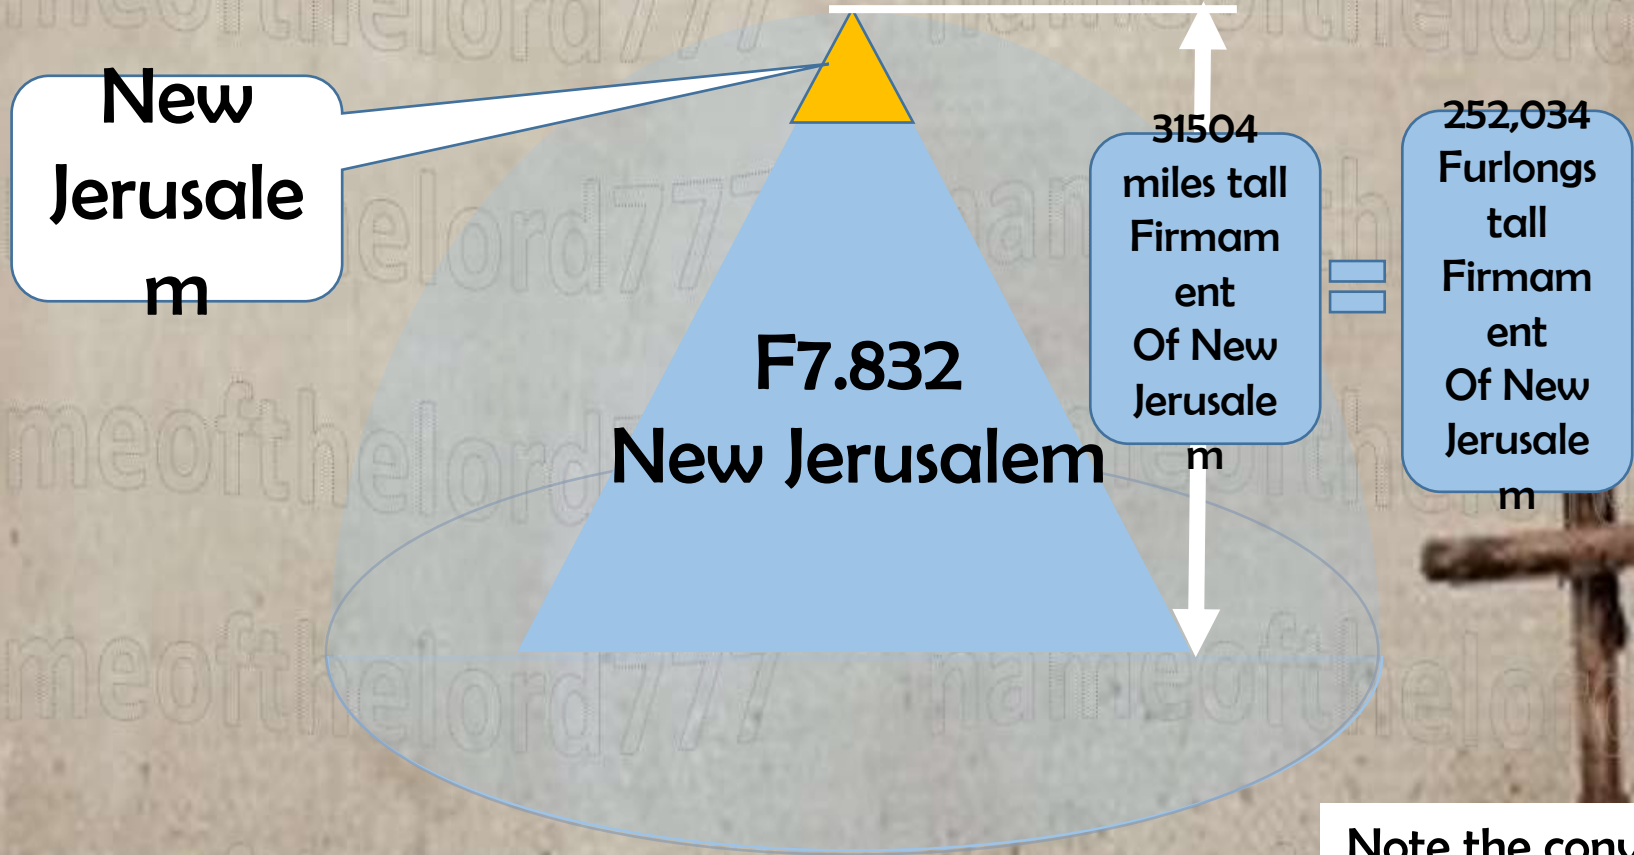

New Jerusalem at 31,504 mi. height at Firmament 7.832

Note the conversion:
1 Furlong = 660 feet
and a mile has 5280 feet.