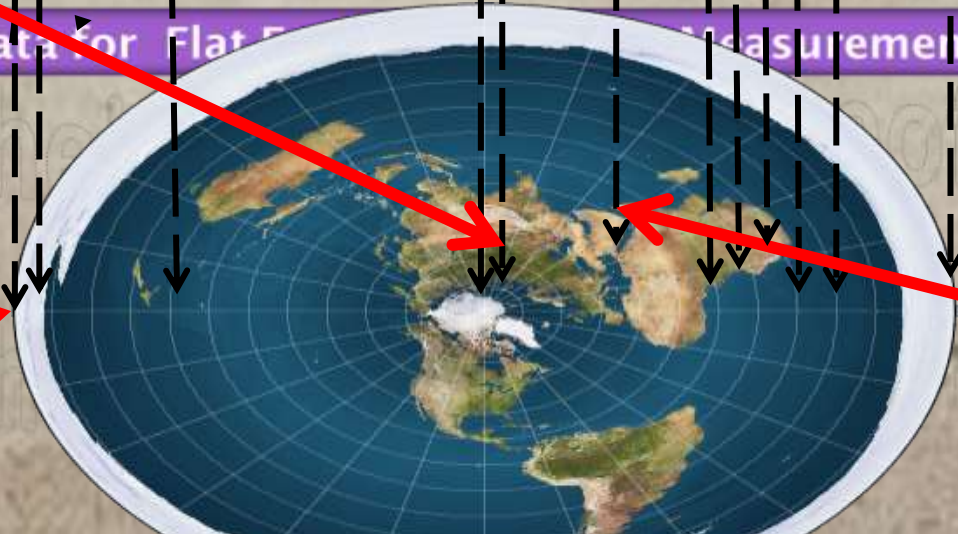

Data for Flat Earth Measurements

Giza Pyramid Location at the speed of light in meters as the Latitude location. Matches the beginning of the Grand Chamber and the entrance Hall to the Queens Chamber