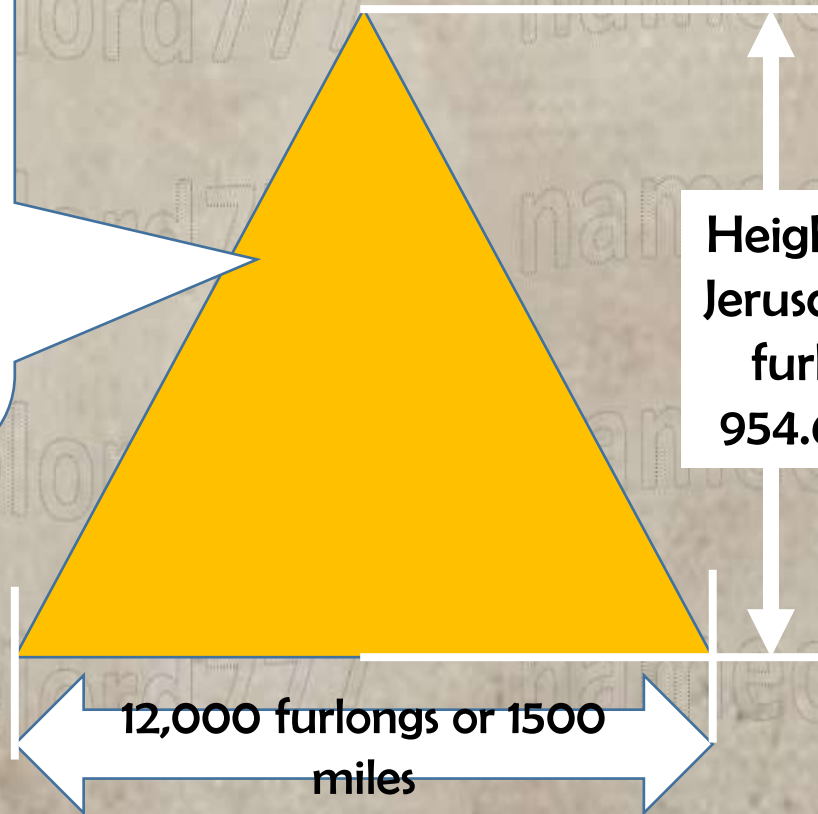

New Jerusalem at 31,504 mi. height at Firmament 7.832

**New
Jerusalem=Ap
othem=1212(h
ouse of David
12+12 or New
Jerusalem=12**

**Height of New
Jerusalem 7637
furlongs or
954.666 miles**

**12,000 furlongs or 1500
miles**