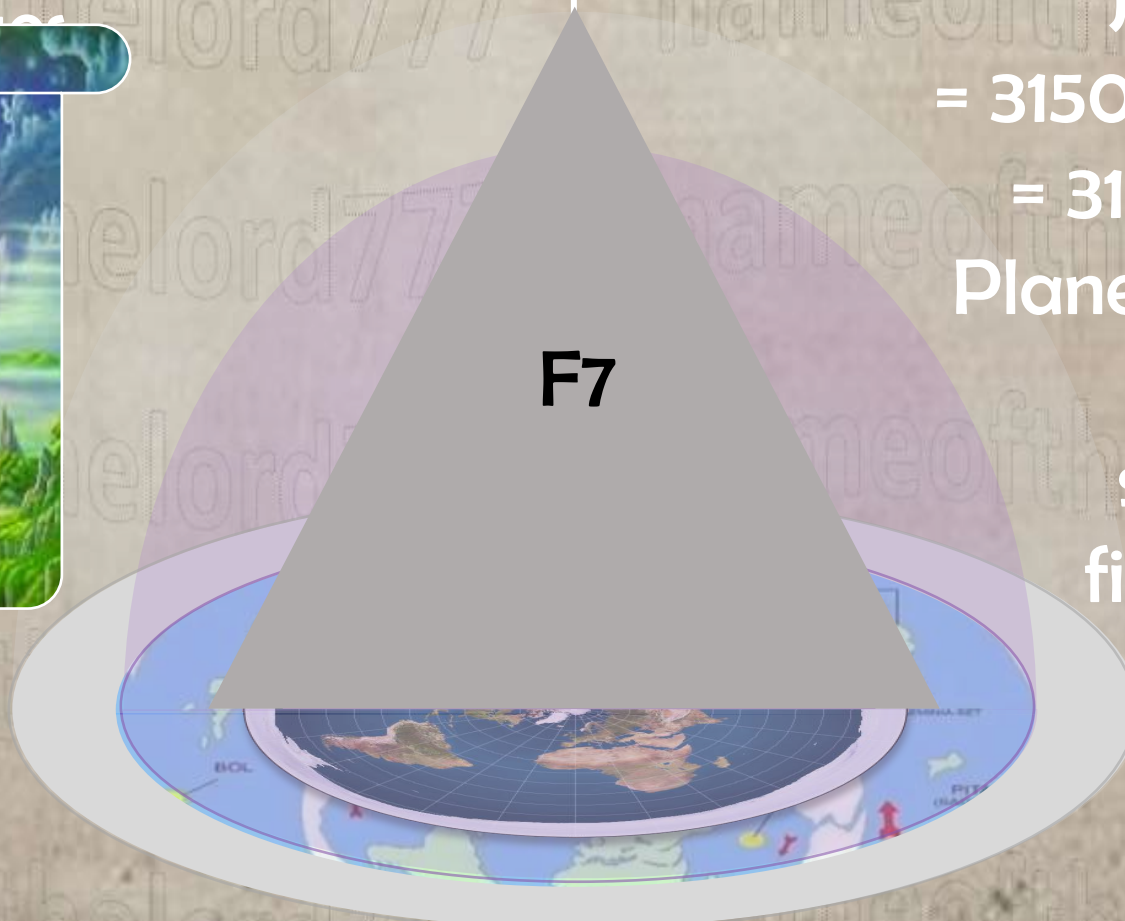

Throne of
God

I.e. the New
Jerusalem
= 31504, Jesus Abode
= 31680 and the
Planets Jupiter and
Saturn
share this
firmament.

F7

F7 = 7th Firmament = 20790 mi. radius **AEON** 36,288

This is New Jerusalem
Firmament