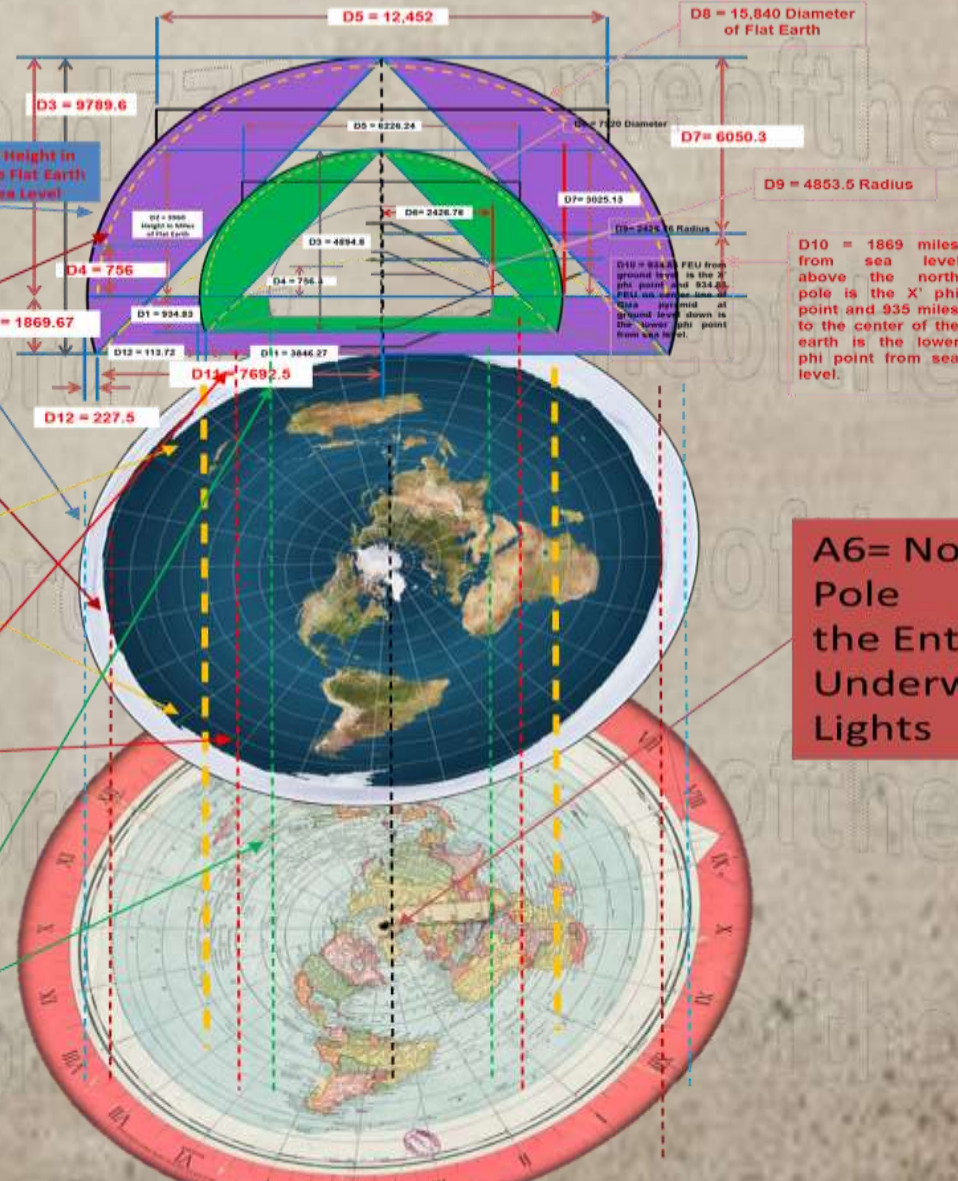

D10 = 1869 miles from sea level above the north pole and 935 miles to the center of the earth is the lower phi point from sea level.