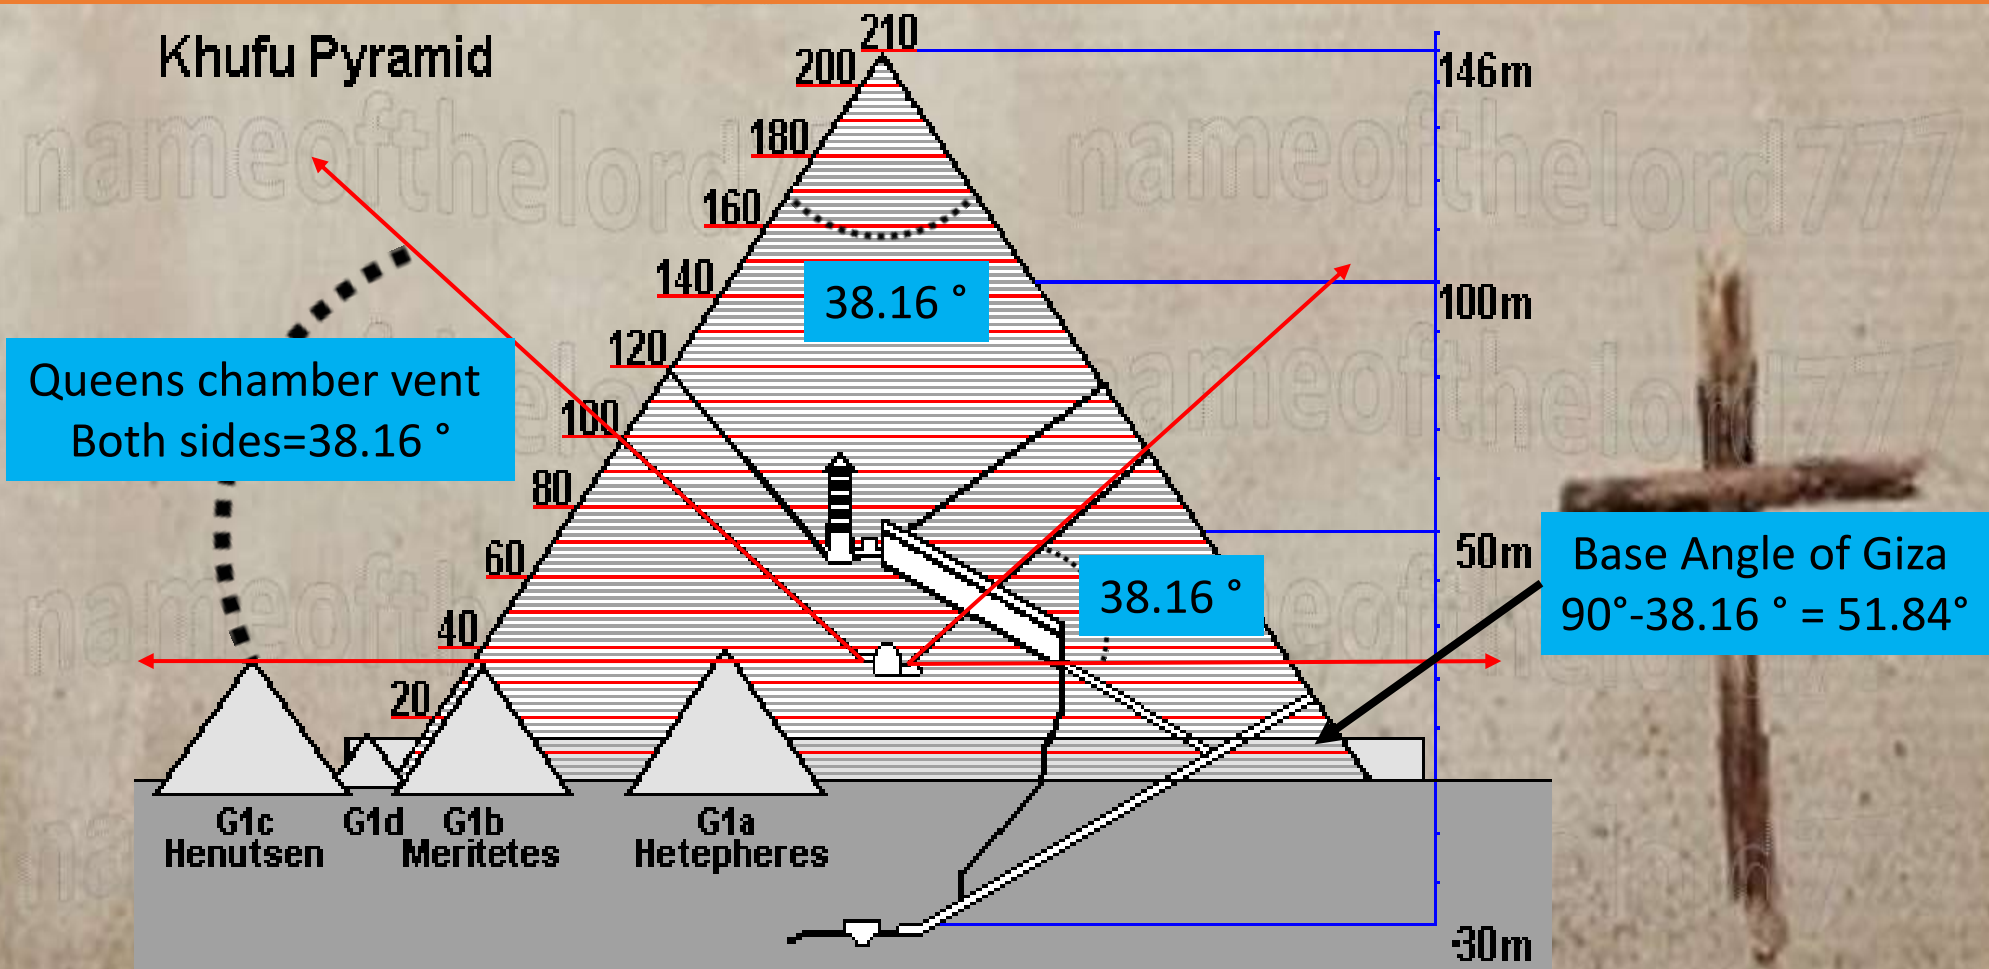

Luke 8:17 For nothing is secret, that shall not be made manifest; neither any thing hid, that shall not be known and come abroad.

Revealed Truths from angles created from the Queen's Chamber vents are 38.16 degrees and this Marks the Start of the Last Days on the Flat Earth by the Nephilym descendants ie Queen Elizabeth the Highest Ranking Mason Woman in the World (or should I say Shapeshifter)