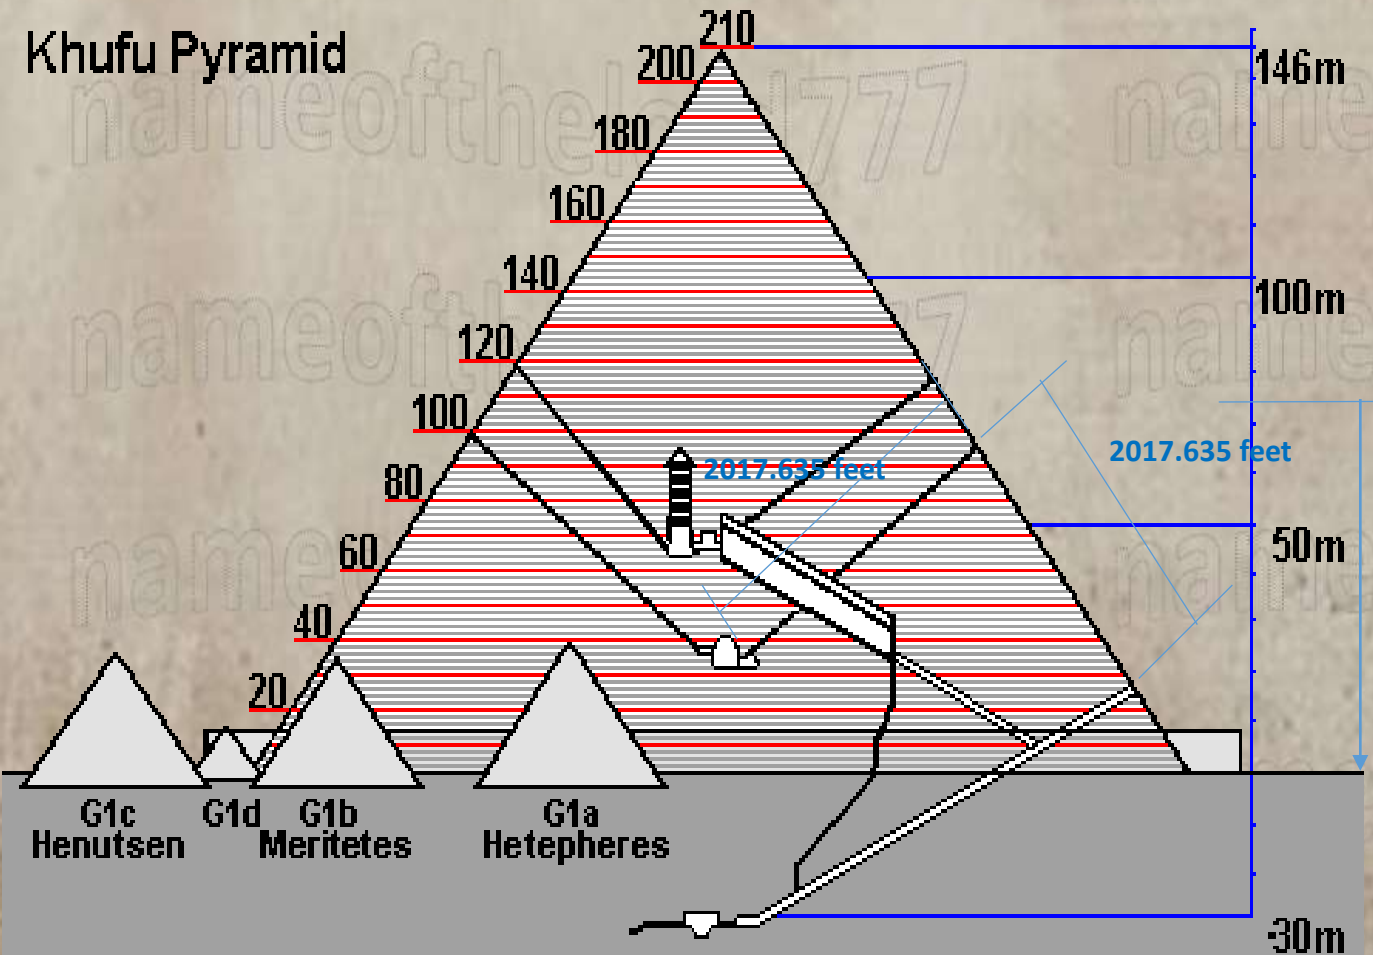

Khufu Pyramid

Kings Chamber Releases at 120 and 113. The Queens Chamber comes out of the pyramid at 100 on both sides and is marked by the distance that matches the August 21, 2017 Solar Eclipse over America...