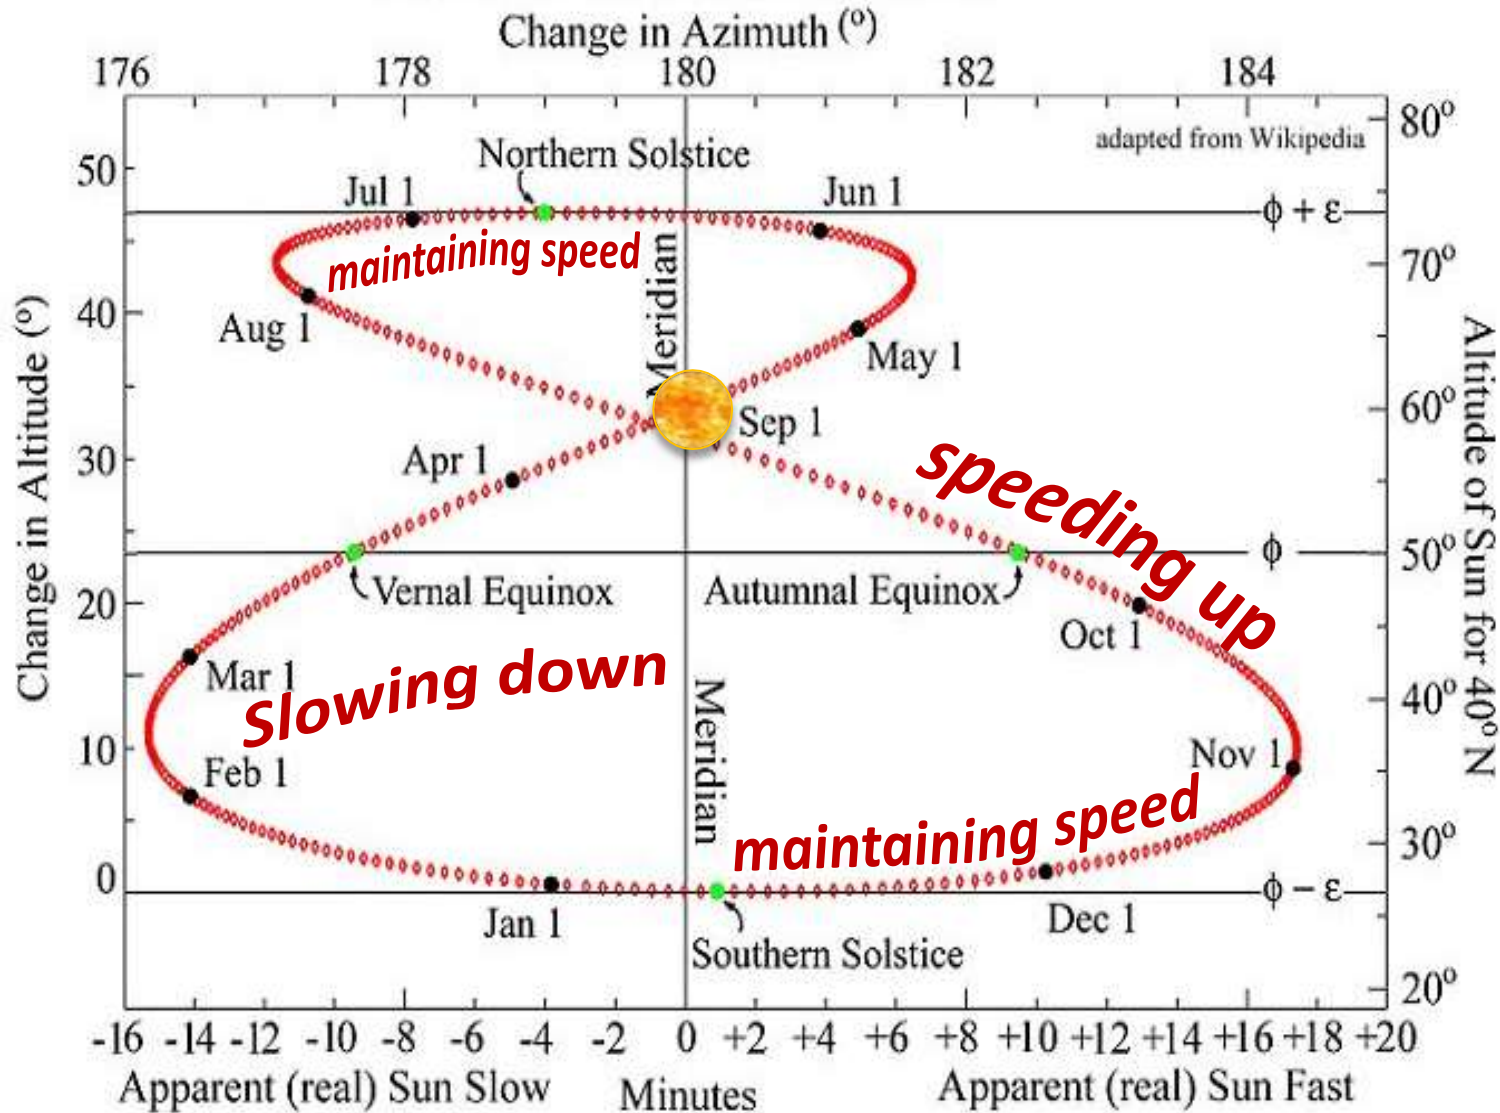

The ANALEMMA Path of the Sun shows the Speeding (increasing Fibonacci Distances travelled) and the Slowing Down (decreasing Fibonacci Distances travelled)