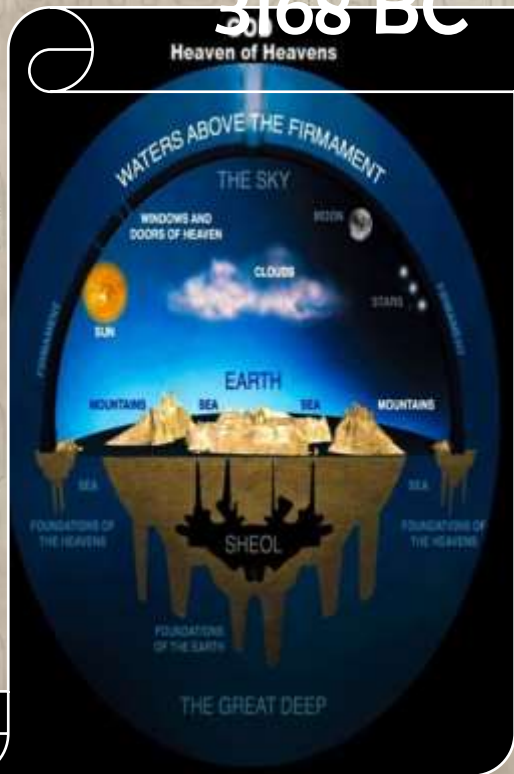

F4 = 4th Firmament = 4950 mi. radius **AEON** 20,736 years

The Fifth Firmament
is right after the

Flood in 5184-2016 =
3168 BC

Throne of
God

3168 Gematria of
Lord Jesus Christ
Aeon. In this 5th
firmament Mercury
and Venus exist.