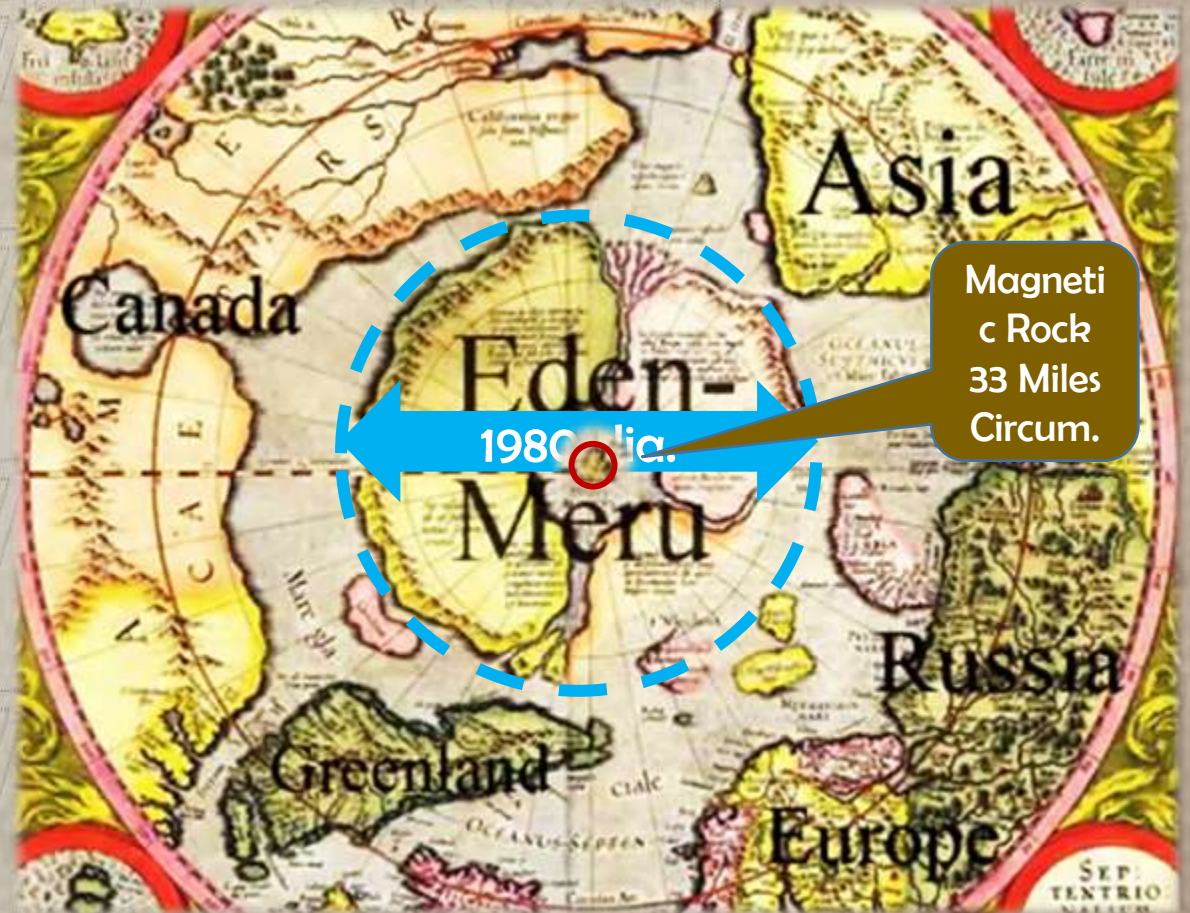

Mercator Map (1569 AD)

As the Sun and Moon a
Dumb creature apted in
Expansion occurred leaving
A the direct center of the
Miles at the center of the
North pole in a circle of
outward from the center in
a Fibonacci pattern. When
sur that happened the
Mercator Map of 1569
magnetic rock was hidden
under snow and highlighted
by 24 hours of light in the
summer season. The angels
of light (Fallen angels) come
into the center of the
can go as the Aurora
Borealis in the North Pole.