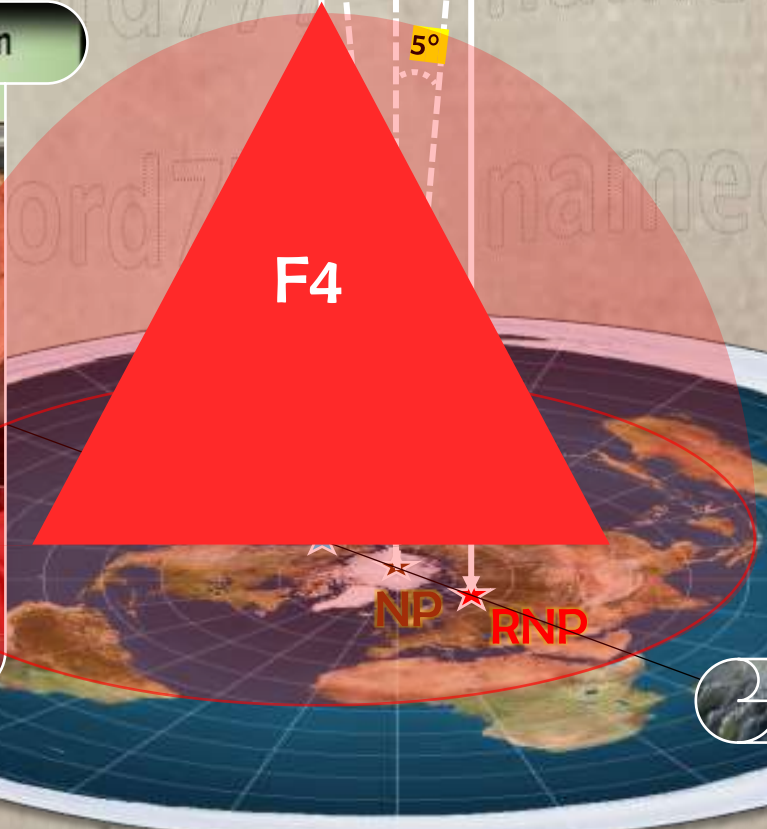

F4 = 4th Firmament = 4950 mi. radius **AEON** 20,736 years

The Fifth Firmament
is right after the

Flood in 5184-2016 =
3168 BC

Throne of
God

3168 Gematria of
Lord Jesus Christ
Aeon. In this 5th
firmament Mercury
and Venus exist.