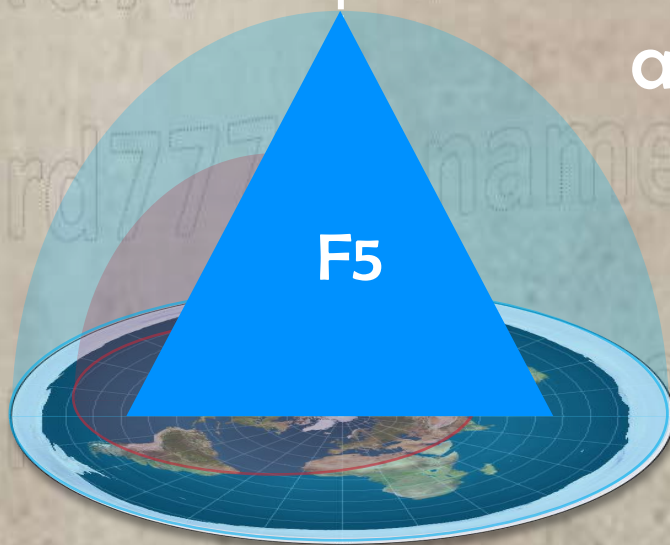

F4 = 4th Firmament = 4950 mi. radius **AEON** 20,736 years

The Fifth Firmament
is right after the

Flood in 5184-2016 =
3168 BC

Throne of
God

3168 Gematria of
Lord Jesus Christ
Aeon. In this 5th
firmament Mercury
and Venus exist.