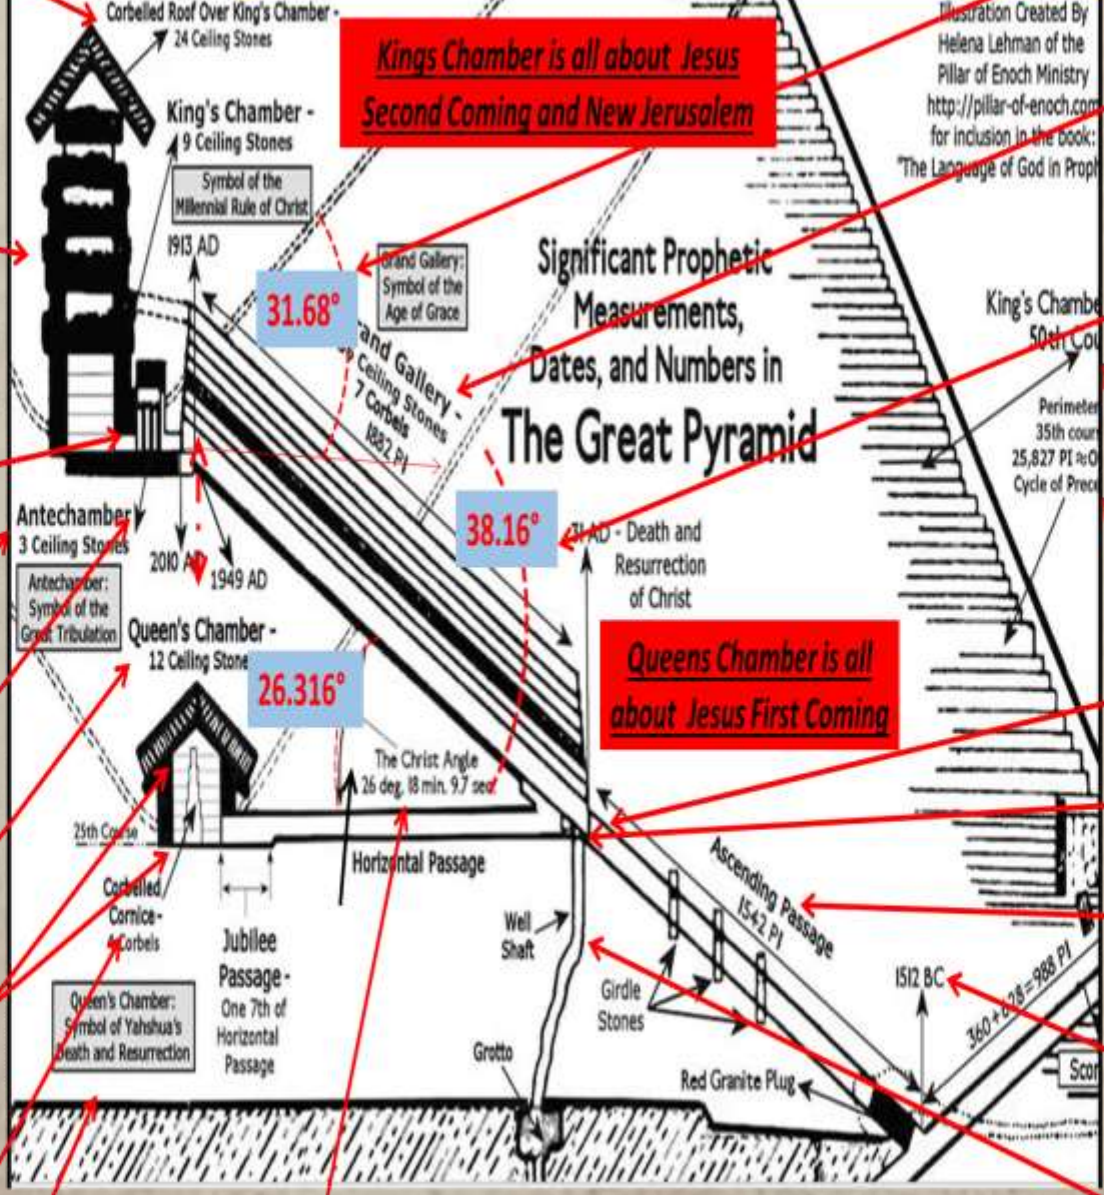

Mystery of the final of Daniels week ie from Sept. 22, 2017 until the fall of 2024...

Mystery of Antechamber having 3 stones seems to match the 3 Woes of Revelation

Mystery of Middle of the Queens Chamber lines up perfectly with the Great step which is clearly the last Days. If the Grand gallery is 1880 like we think then this date is 1947 and the last 70 years until he final 7 years...ie 2017-2024

Mystery of Queens chamber has 12 ceiling stones could represent the New Jerusalem also 12 foundations ie 12 apostles the 12 gem stones .

Mystery of Queens chamber has 7 divisions of the inset in the wall could represent the 7 firmaments that lead to New Jerusalem and Jesus Abode and could also which seem to represent the seven Church ages.

Mystery of Queens chamber has 4 corbels divisions of the inset in the wall could represent the 4 carpenters of the Last days, 4 creatures, four beasts, saw four angels standing on the four corners of the earth

Mystery of Queens Chamber vents when feet are converted to FEU (flat earth Units=16.43) =2017.625= Sept. 23, 2017 Sign of the Sun Clad Woman

Kings Chamber is all about Jesus Second Coming and New Jerusalem

Queens Chamber is all about Jesus First Coming

Mystery of Christ's angle leads to Bethlehem from Jerusalem 26.315°

Remember at Jesus Death there were two sinners on the cross next to him one saw and accepted Jesus Message and continued up the Grand Passage way to the Kings chamber and under the altar as a martyr for Jesus the other rejected Jesus message and entered the well shaft on his way to Hell awaiting the Great throne of Judgment.

Illustration Created By Helena Lehman of the Pillar of Enoch Ministry <http://pillar-of-enoah.com> for inclusion in the book: 'The Language of God in Prop'

Mystery of Grand Gallery=1882 or 1880 depending on what size is the inch. This is the number God used in his Hebrew calendar ie 3760 BC is Hebrew Creation year ie 1880*2. 1880 Ad= 1880Ad+139 Bar Kochba Revolt (132AD-139 AD)

Mystery of Queen Elizabeth =Nephylim= 38.16° vents of Queens chamber angle of the sun on Feb. 6,1952 the day that Queen Elizabeth rose to power by killing her uncle with poison...

Kings Chamber floor is at 50 courses= Jubilee= bnm= FIRE: Purify, Persecution

Top of Grand Galley and queens chamber roof matches 35 courses bnm= 35 =Suffering servant

Mystery of the Age at 33 years of age

Queens chamber floor is at 25 courses, bnm=25=Payment for sin

Mystery of the 1542+481.125'(year sof Giza=Feb. 16,2024 216=666 and 23= death and punishment

Mystery of the 1517 Martin Luther's protestant reformation Oct. 31