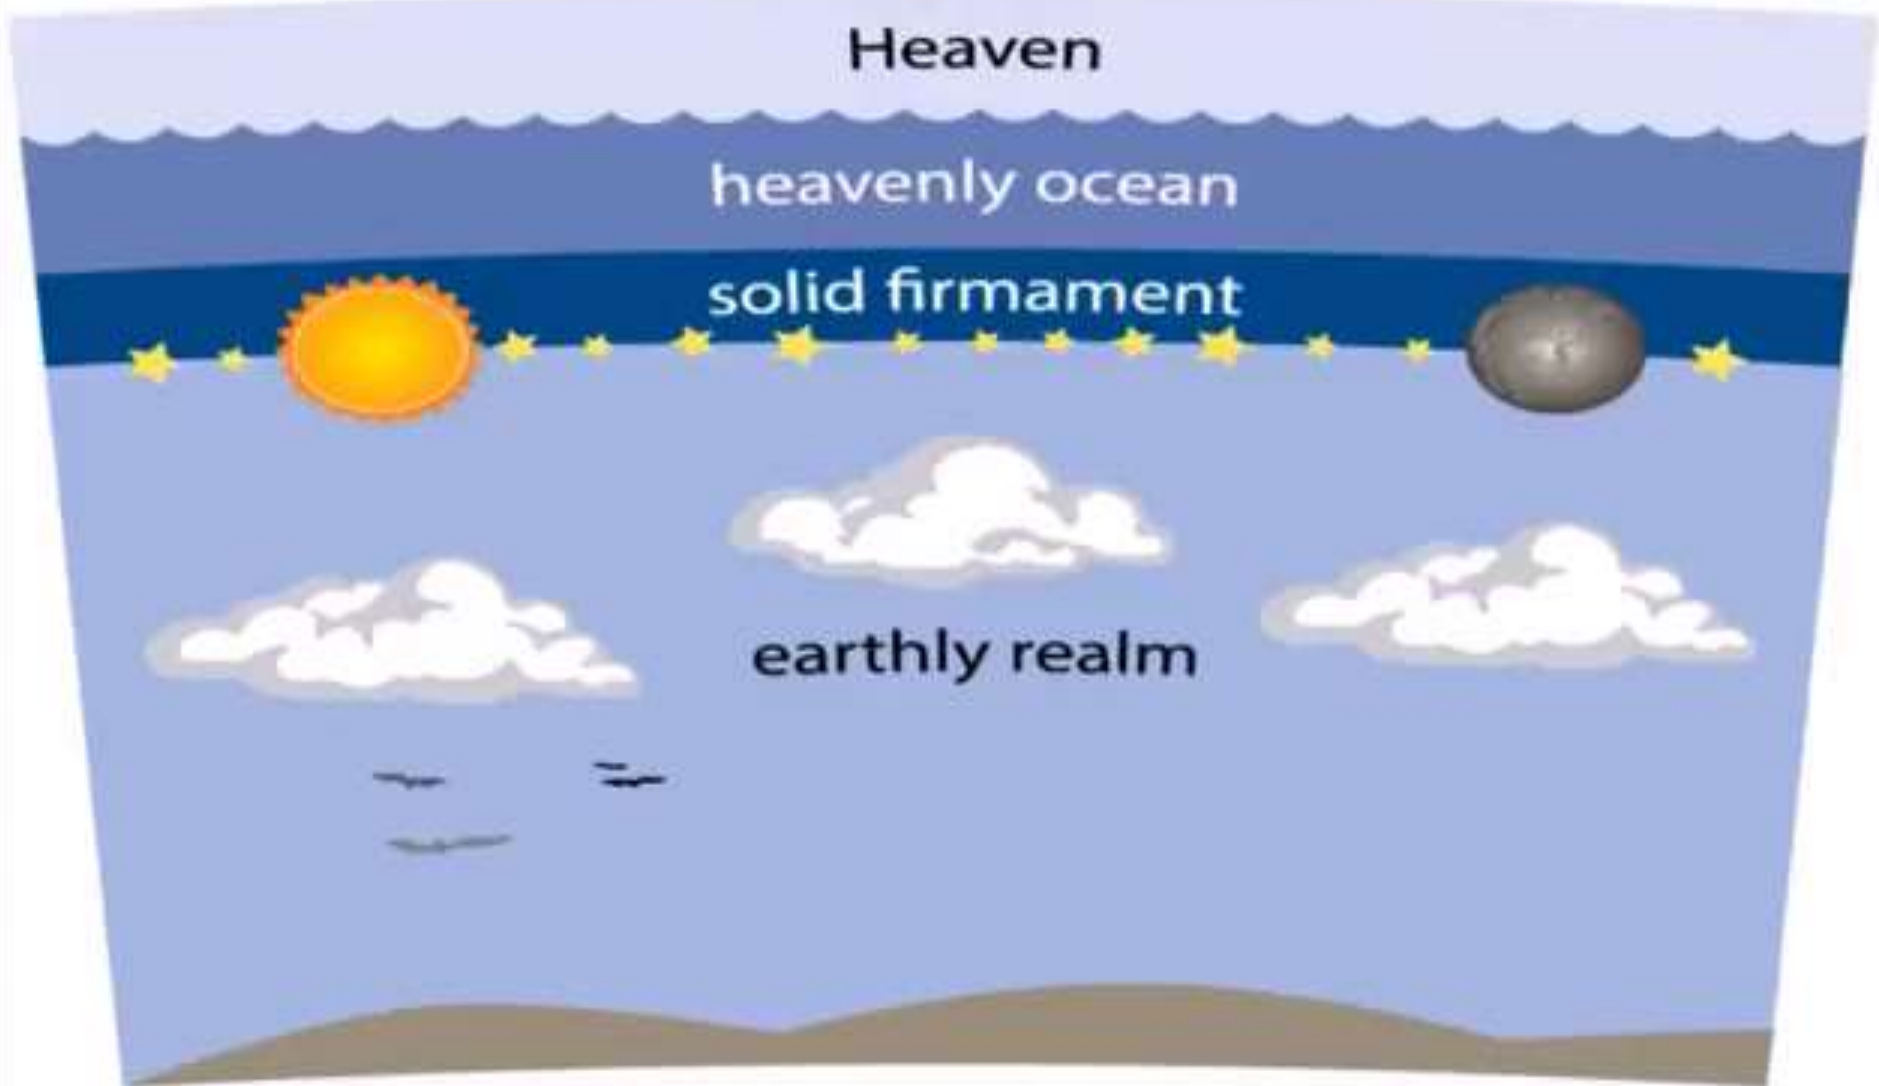

1 2 3 4 5 6

Fall

Summer

GATE

1 2 3 4 5 6

Spring

Winter

Leelands Giza Pyramid Score lines may signify Pre Flood
Time frame back to Aeon 1 = 31104 AM or 29088 BC