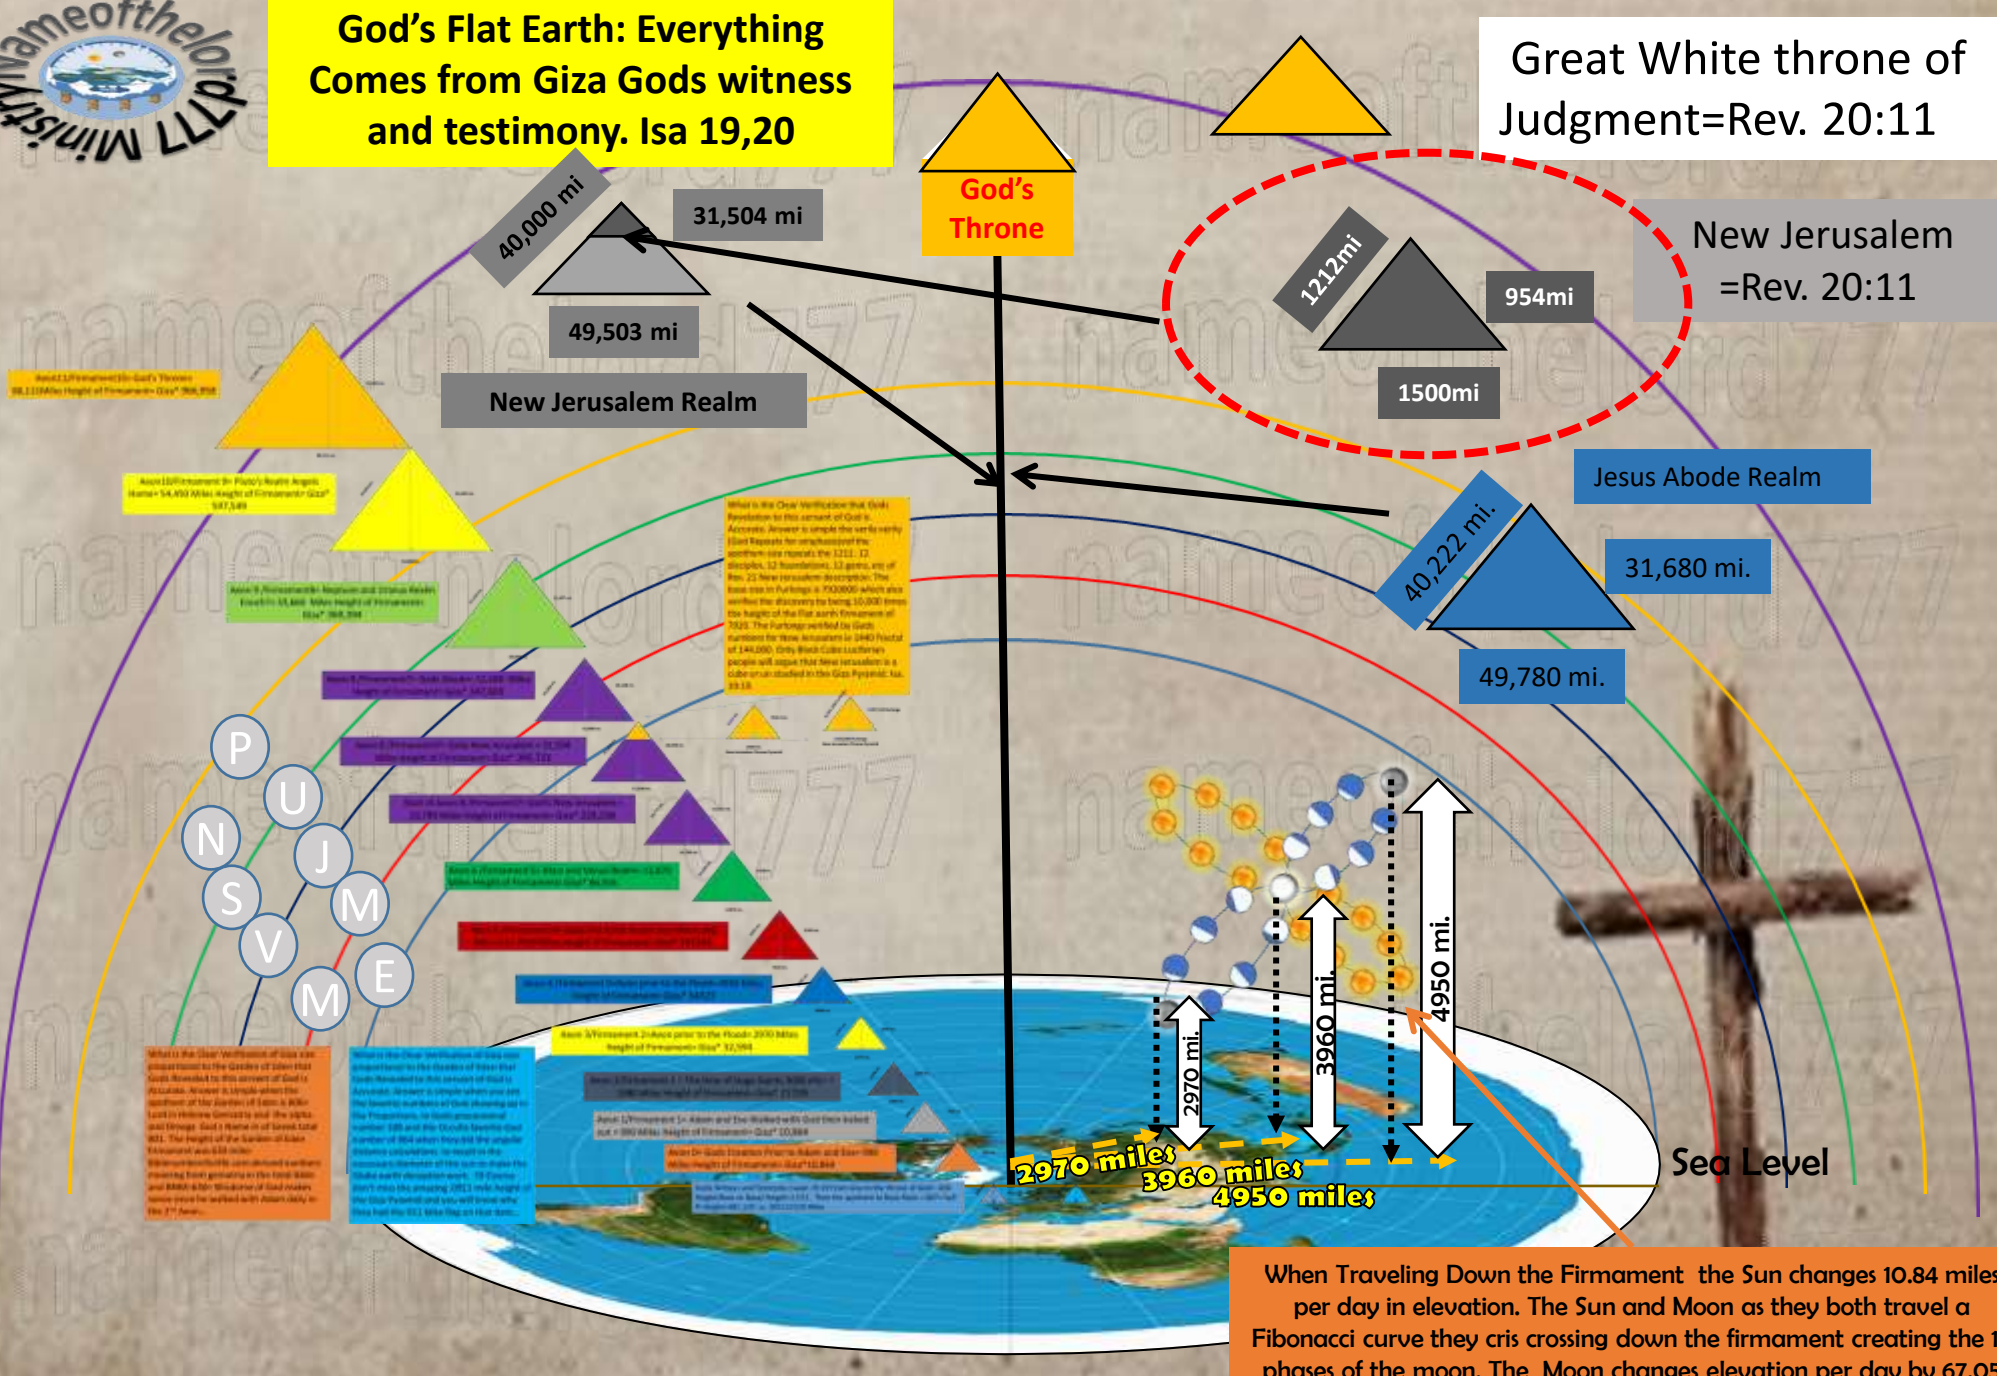

Great White throne of Judgment=Rev. 20:11

When Traveling Down the Firmament the Sun changes 10.84 miles per day in elevation. The Sun and Moon as they both travel a Fibonacci curve they criss crossing down the firmament creating the 14 phases of the moon. The Moon changes elevation per day by 67.05 miles a day and stays at 45 ° to the Flat Earth North Pole.