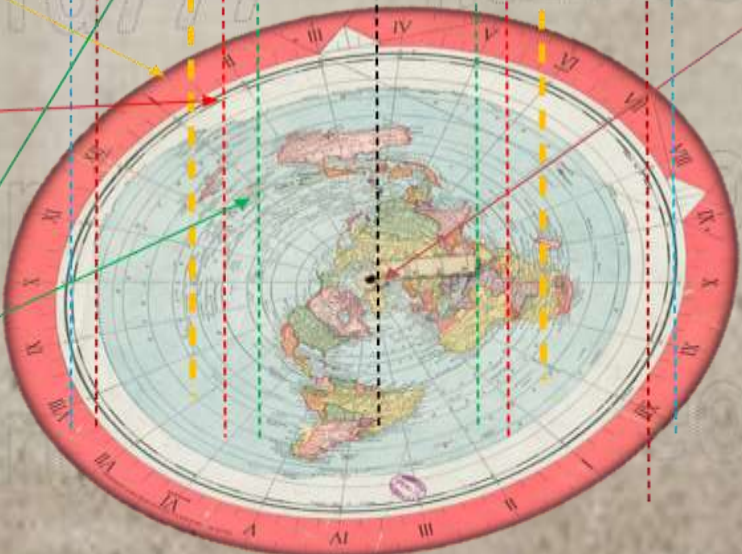

A1= Outer Firmament Barrier

A2= Inner Firmament Barrier
Antarctica 2 Mile High Ice sheet

A3= Tropic of Capricorn
Outer perimeter of the Sun's Helical Orbit in the Firmament.
Order of Melchisedec

A4= Equator
Location of the Sun at the Spring and Fall Equinoxes in the Sun's Helical Orbit in the Firmament

A5= Tropic of Cancer
Location of the Sun at the Summer Solstice for Inner Equator Lands in the Sun's Helical Orbit in the Firmament

A6= North Pole or Inner Pole
the Entrance to the Underworld. IE Northern Lights