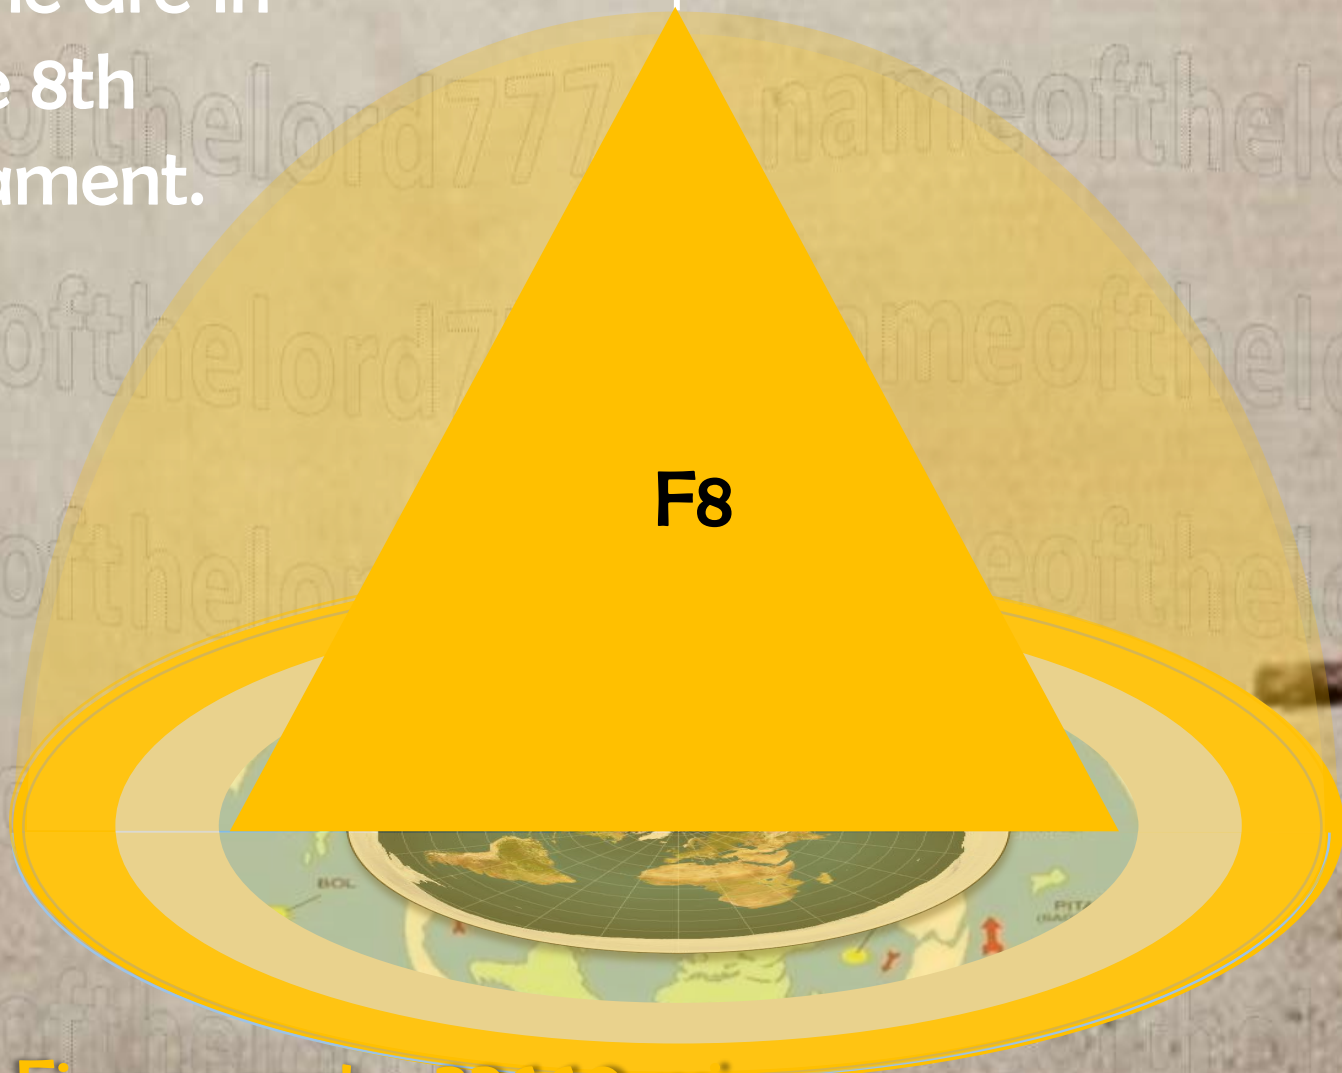

Throne of
God

31680
pyramid
between the
7th firmament
and the 8th
firmament.

F7.846
Jesus Abode

F7.846 = 7.846th Firmament = 31680 mi.
radius

8th AEON 36,288

Uranus and Neptune are in the 8th firmament.

Throne of God