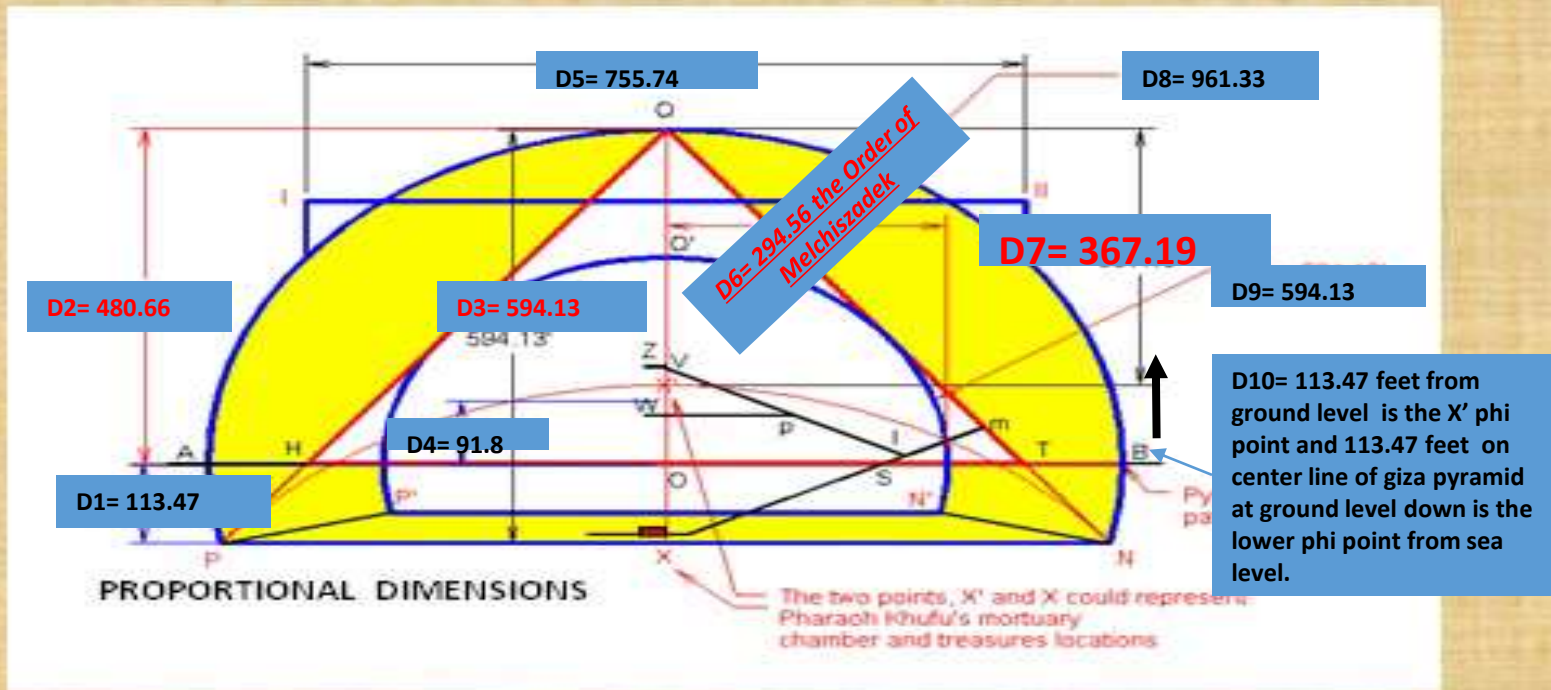

The Construction of the Giza Pyramid with a 480.6637 feet in Height!!!

Feet Measurements For Giza Pyramid

THE "STONE MESSAGE"
CALLED A "CONSTRUCTION BOSS", IN THE ANTECHAMBER
ITS SHAPE DEFINES THE GEOMETRY OF THE GREAT PYRAMID

DECODING THE STONE MESSAGE

The Construction of the Giza Pyramid with a 280 Royal Egyptian Cubit in Height!!!

Data for Flat Earth P Measurements at Equator

THE "STONE MESSAGE"
CALLED A "CONSTRUCTION BOSS", IN THE ANTECHAMBER
ITS SHAPE DEFINES THE GEOMETRY OF THE GREAT PYRAMID