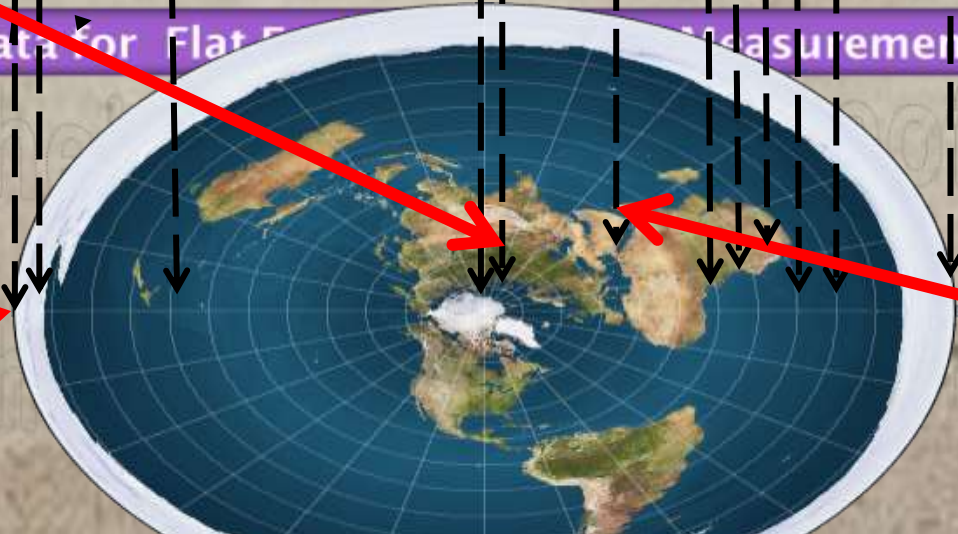

Locating the Ice Wall in Antarctica. Leading to the Firmament edge at 7920 miles from North Pole

Giza Pyramid Location at the speed of light in meters as the Latitude location. Matches the beginning of the Grand Chamber and the entrance Hall to the Queens Chamber