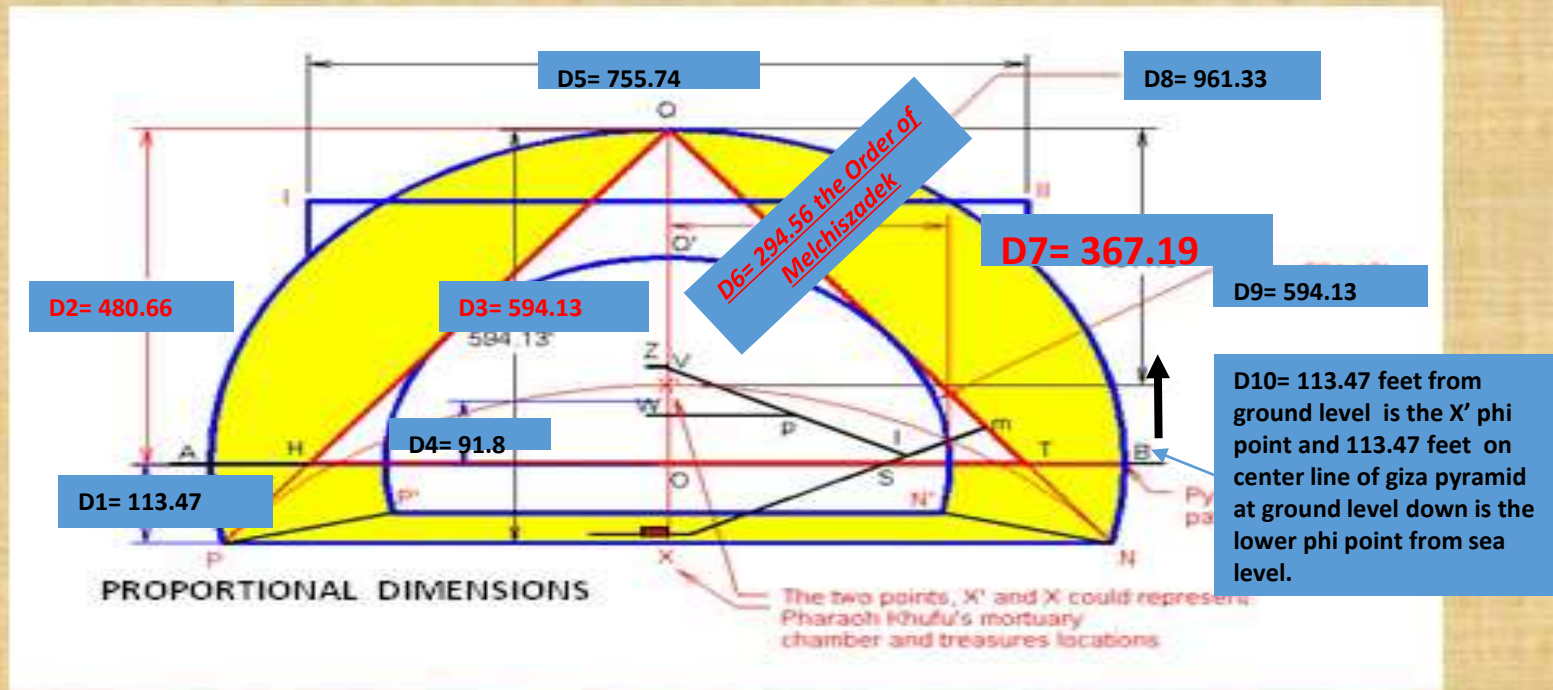

The Construction of the Giza Pyramid with a 480.6637 feet in Height!!!

Feet Measurements For Giza Pyramid

THE "STONE MESSAGE"
CALLED A "CONSTRUCTION BOSS", IN THE ANTECHAMBER
ITS SHAPE DEFINES THE GEOMETRY OF THE GREAT PYRAMID