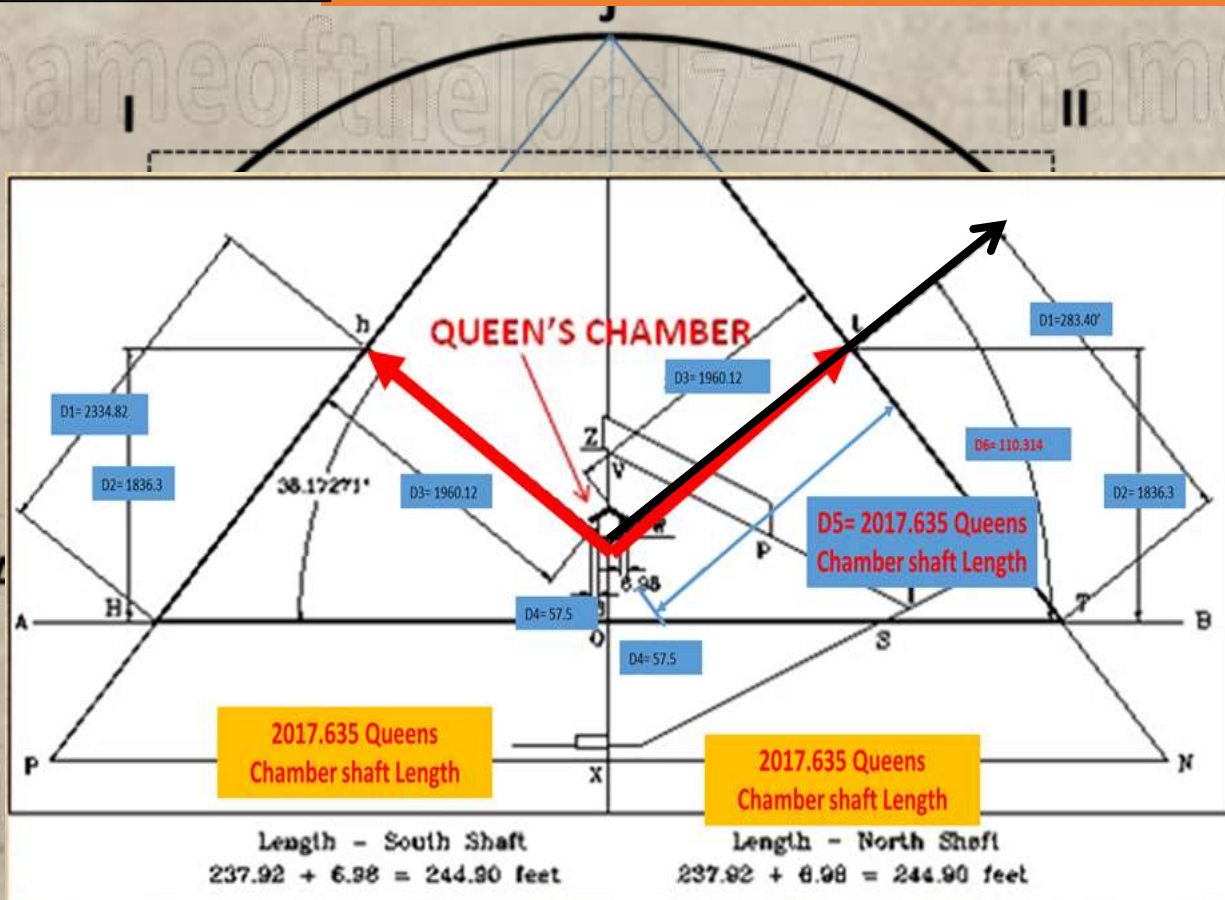

Samuel Laboy Designer of the Giza Perfect Symbol and its Application to the Name of the Lord 777 Ministry Flat Earth Perfect Design Boss Just in Time for the Return of Jesus!!!