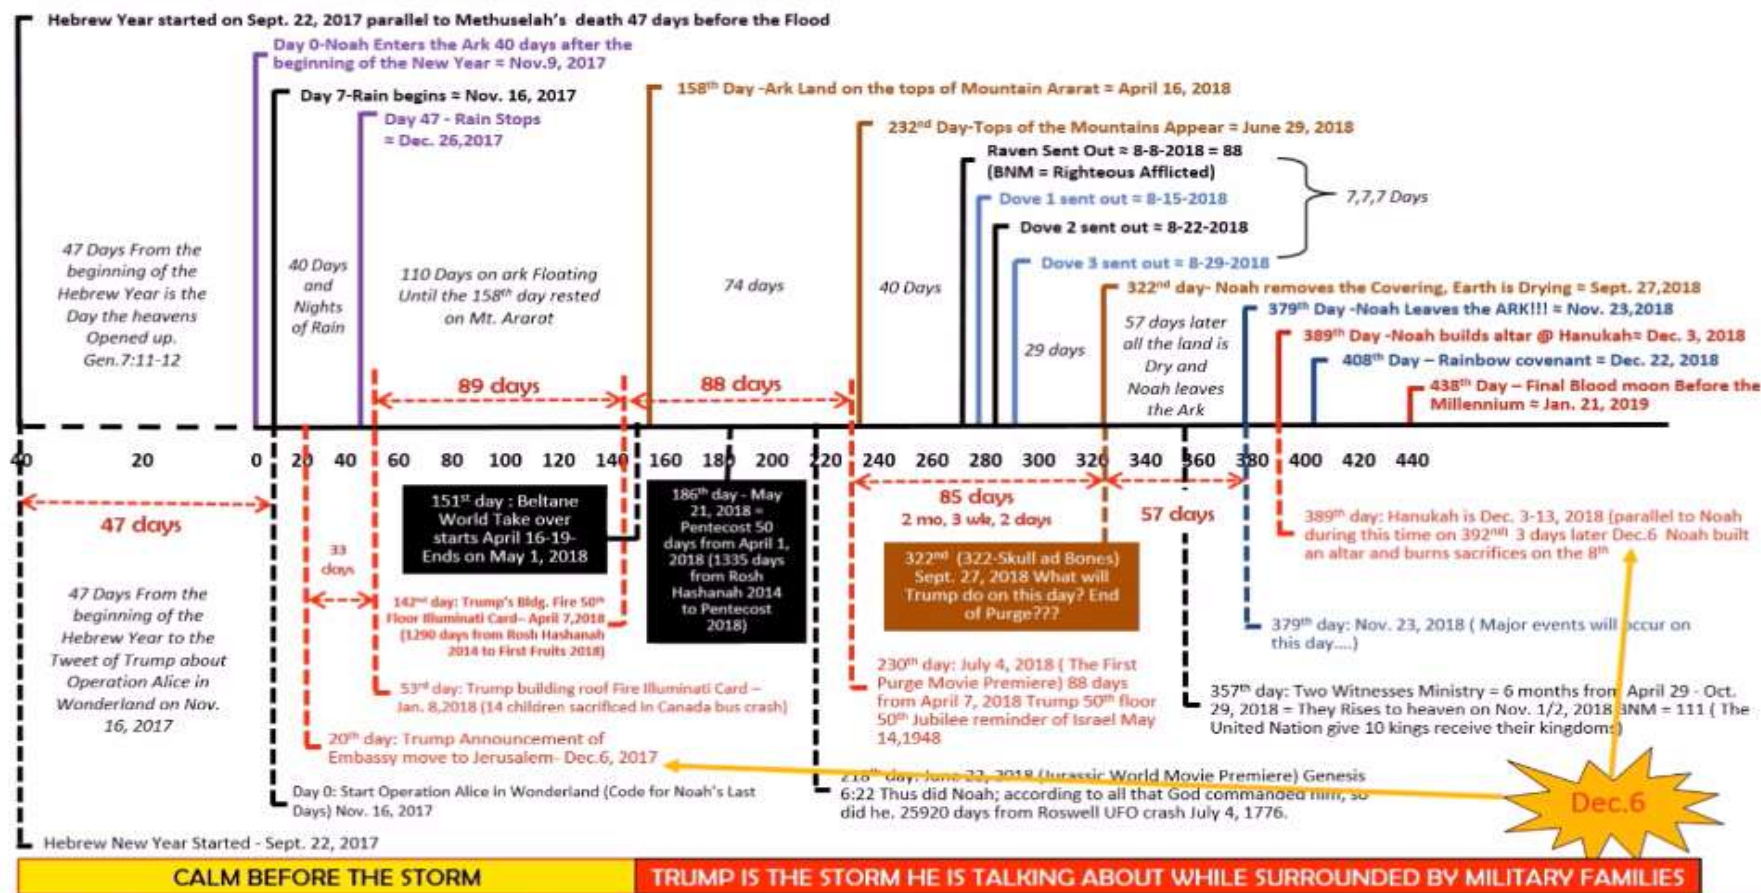

Trump Running his Last Days in Reverse to Noah's days i.e. Noah/Trump Last Days = NTLD God started with Judgement and moved to Calm. Trump is starting with Platitudes to encourage the Sheeple to follow him and Then moving to Judgement.