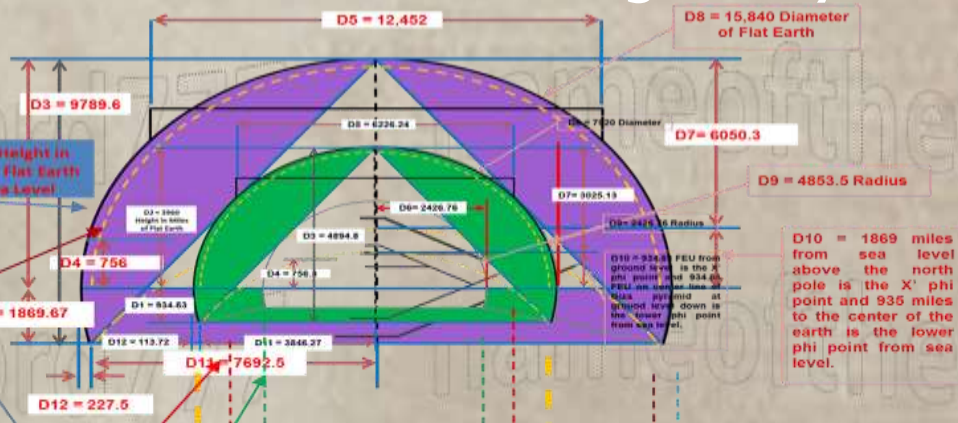

Name of the Lord 777 Ministry Humbly Presents for Your Edification the Rediscovered and Revealed Information Promised in the Last days. Flat Earth Model Designed by God!!!

All Flat Earth Units
in Red Color.
Half Flat Earth Units
in Black