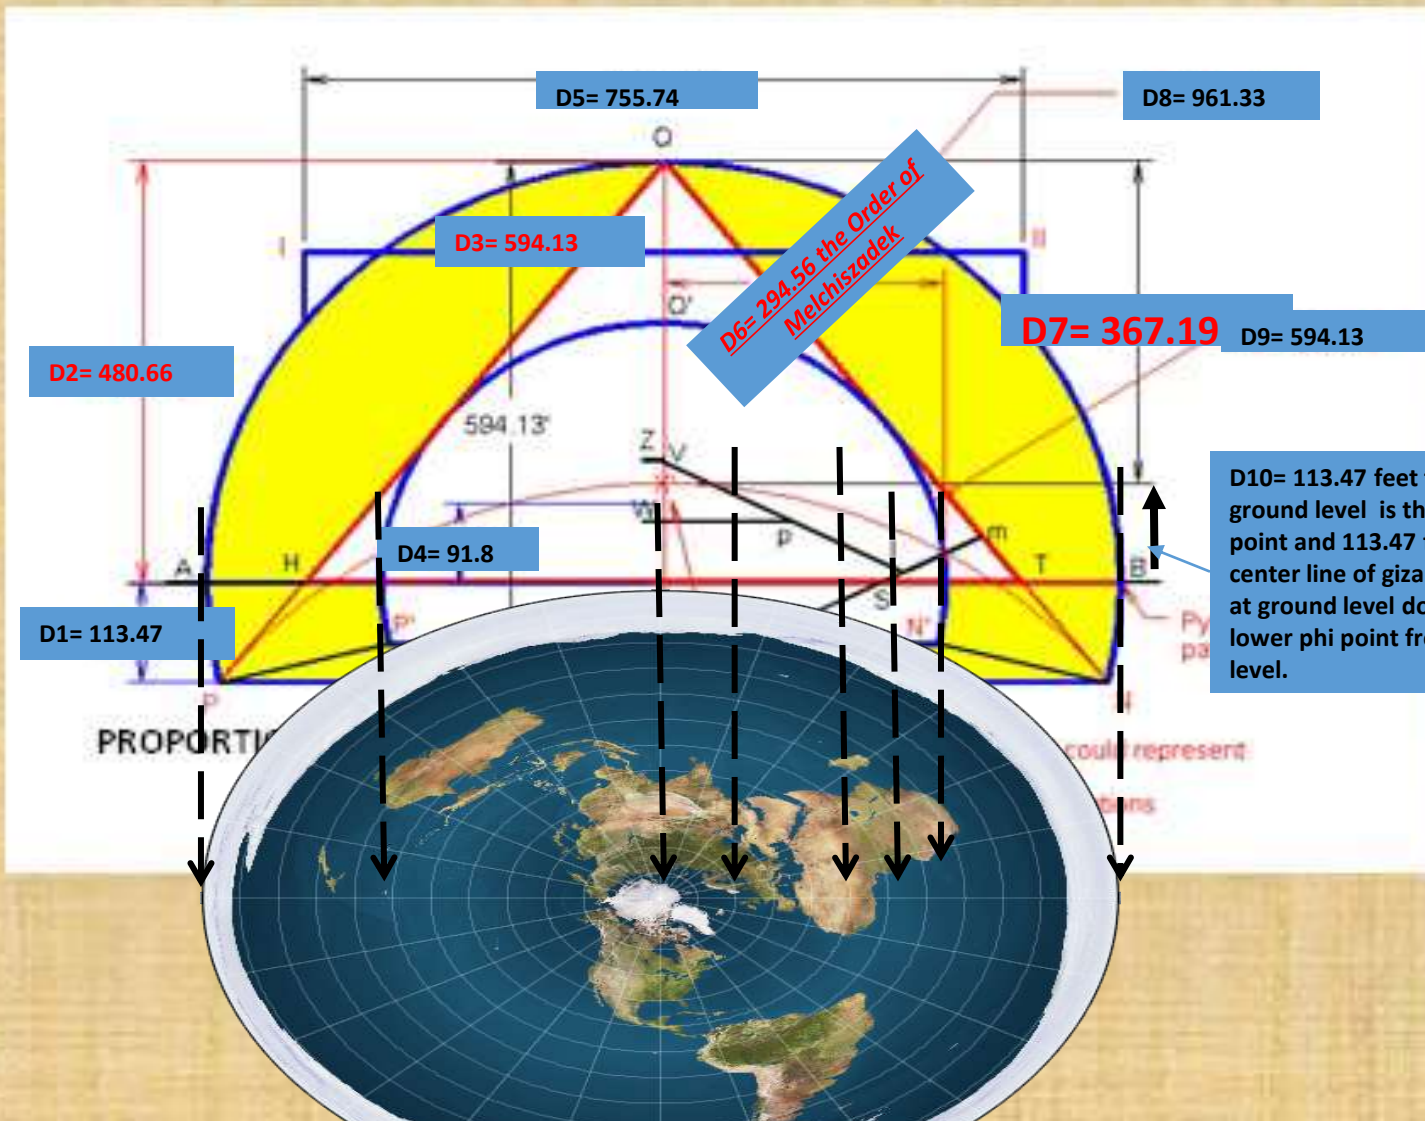

Edge of the Garden of Eden Defined at the North Pole by the Location of the Great Step leading to the Anti Chamber and the Kings Chamber

Locating the Ice Wall in Antarctica. Leading to the Firmament edge at 7920 miles from North Pole