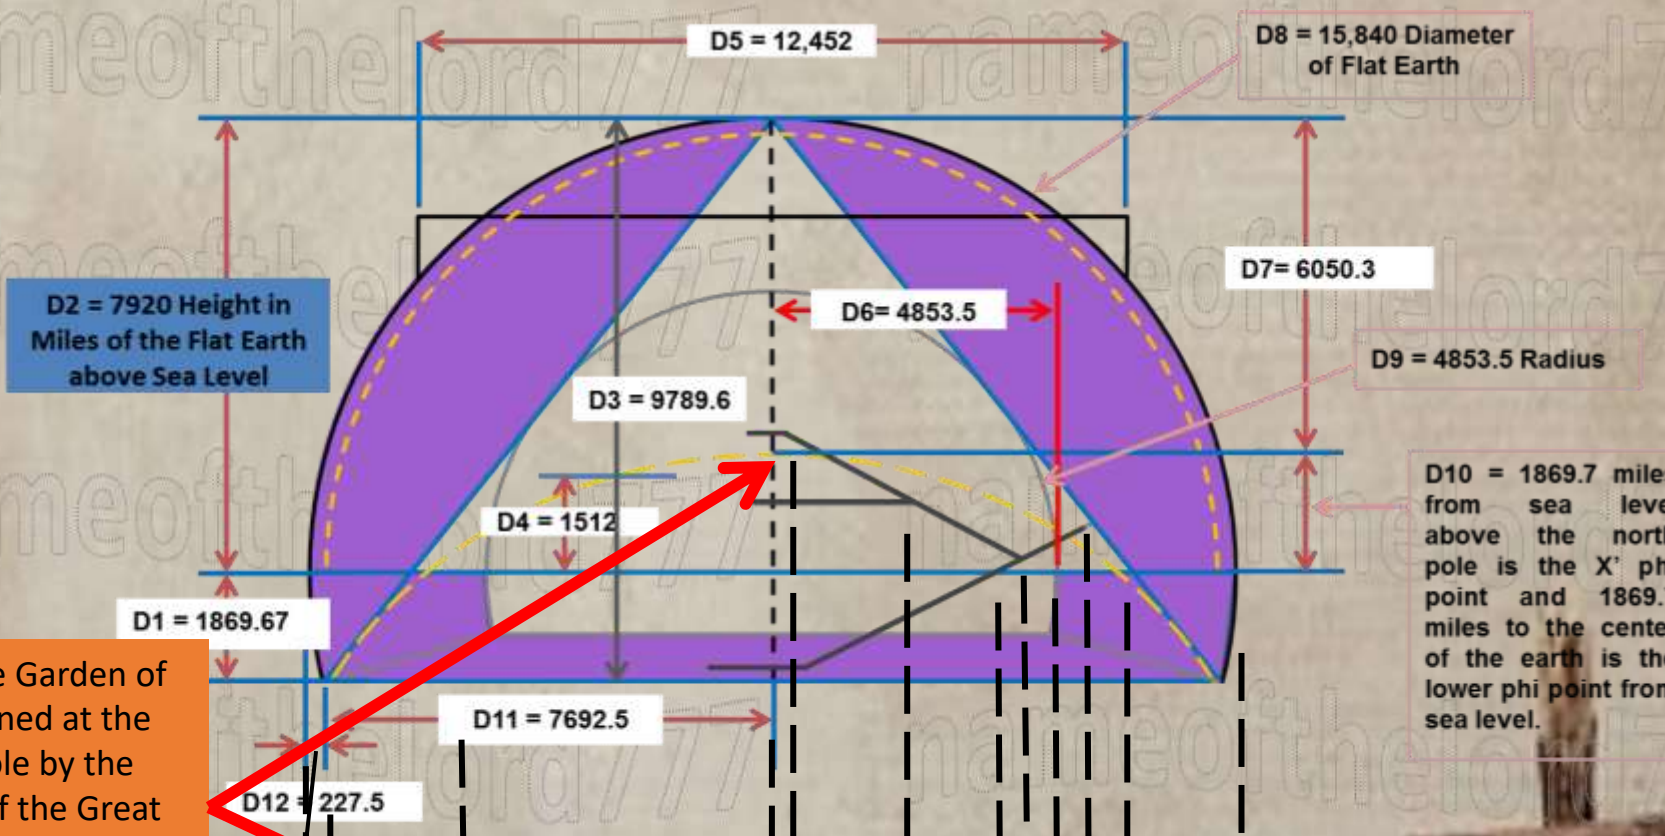

Edge of the Garden of Eden Defined at the North Pole by the Location of the Great Step leading to the Anti Chamber and the Kings Chamber

Locating the Ice Wall in Antarctica. Leading to the Firmament edge at 7920 miles from North Pole

Data for Flat Earth Measurements

Giza Pyramid Location at the speed of light in meters as the Latitude location. Matches the beginning of the Grand Chamber and the entrance Hall to the Queens Chamber

Flat Earth Analysis Relating to All Ages!!!