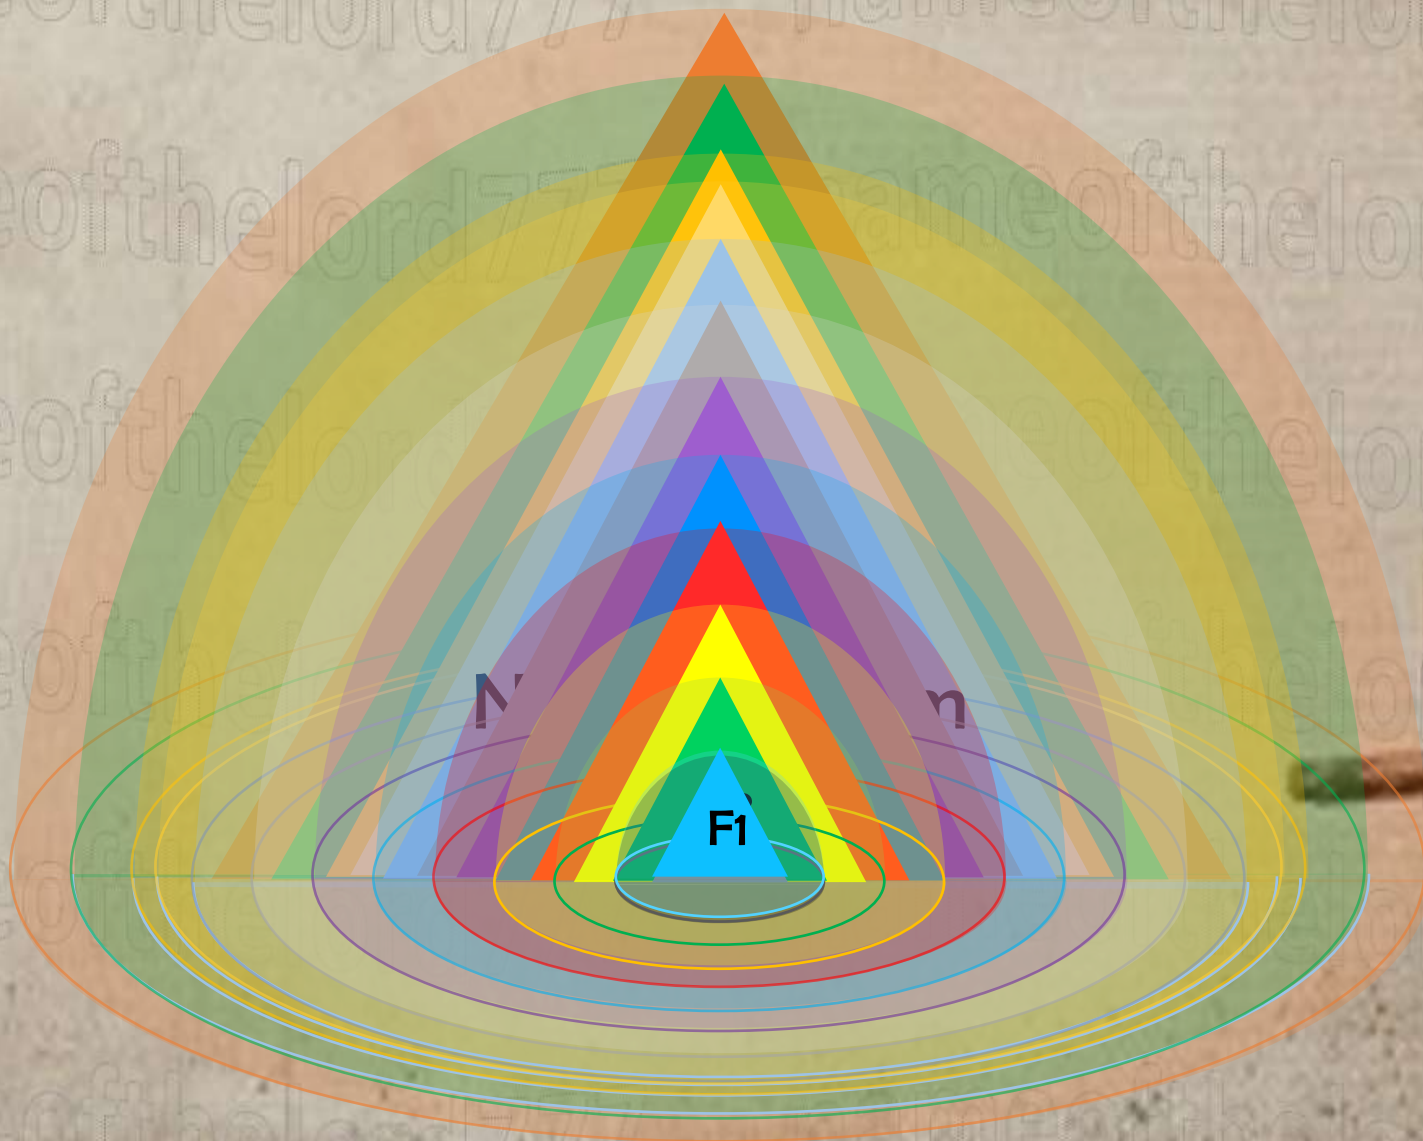

radius

N

n

F1

F10

God's Throne

Where is God's Throne and New Jerusalem?

North is God's Home i.e. Above
the North Pole 54,450 miles. (55
firmaments) North is a Fearful
Place for the Occult or 88022 and
NJ = 31504 Jesus Home = 31680