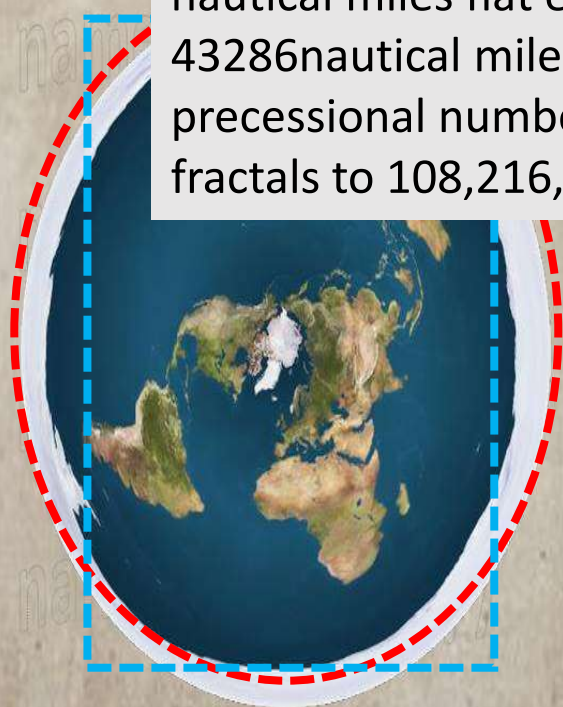

Globe deception Proves the Flat Earth by Squaring the Circle-Part 2

Globe Earth Total Distance if flattened out is 24,880 miles

12,440 miles

12,440 miles

Now if we square the circle of the Flat Earth we curiously discover the Globe Deception as they used the size of the square length as their Pole to Pole Distance.

$$\text{ie } 49,762/4^* = 12,440 \text{ miles}$$

The Length around the circumference of the Flat Earth is 49,762 Miles or 43,200 Nautical Miles

The Length on the Flat Earth is 15840 miles from tip of Antarctica to other tip of Antarctica

**Aeon 0 = 54,432 years from Creation,
38.38 Miles in Diameter**

**SQUARING THE CIRCLE EXPLAINS THE SIZE OF THE FLAT EARTH FROM GIZA
PYRAMID WITHOUT CAPSTONE.**

Luke 8:17 For nothing is secret, that shall not be made manifest; neither any thing hid, that shall not be known and come abroad.

Leeland has not studied masonic sacred geopetry(Gods says we must know our enemy and they reveal the secrets they stole form the house of knowledge in giza pyramid in theyear 1543

The earth is 49780miles in circum/4=12,445miles if you look at nautical miles flat earth circum= 43286nautical miles/4=10821 ie the precessional numbers of god are fractals to 108,216,432