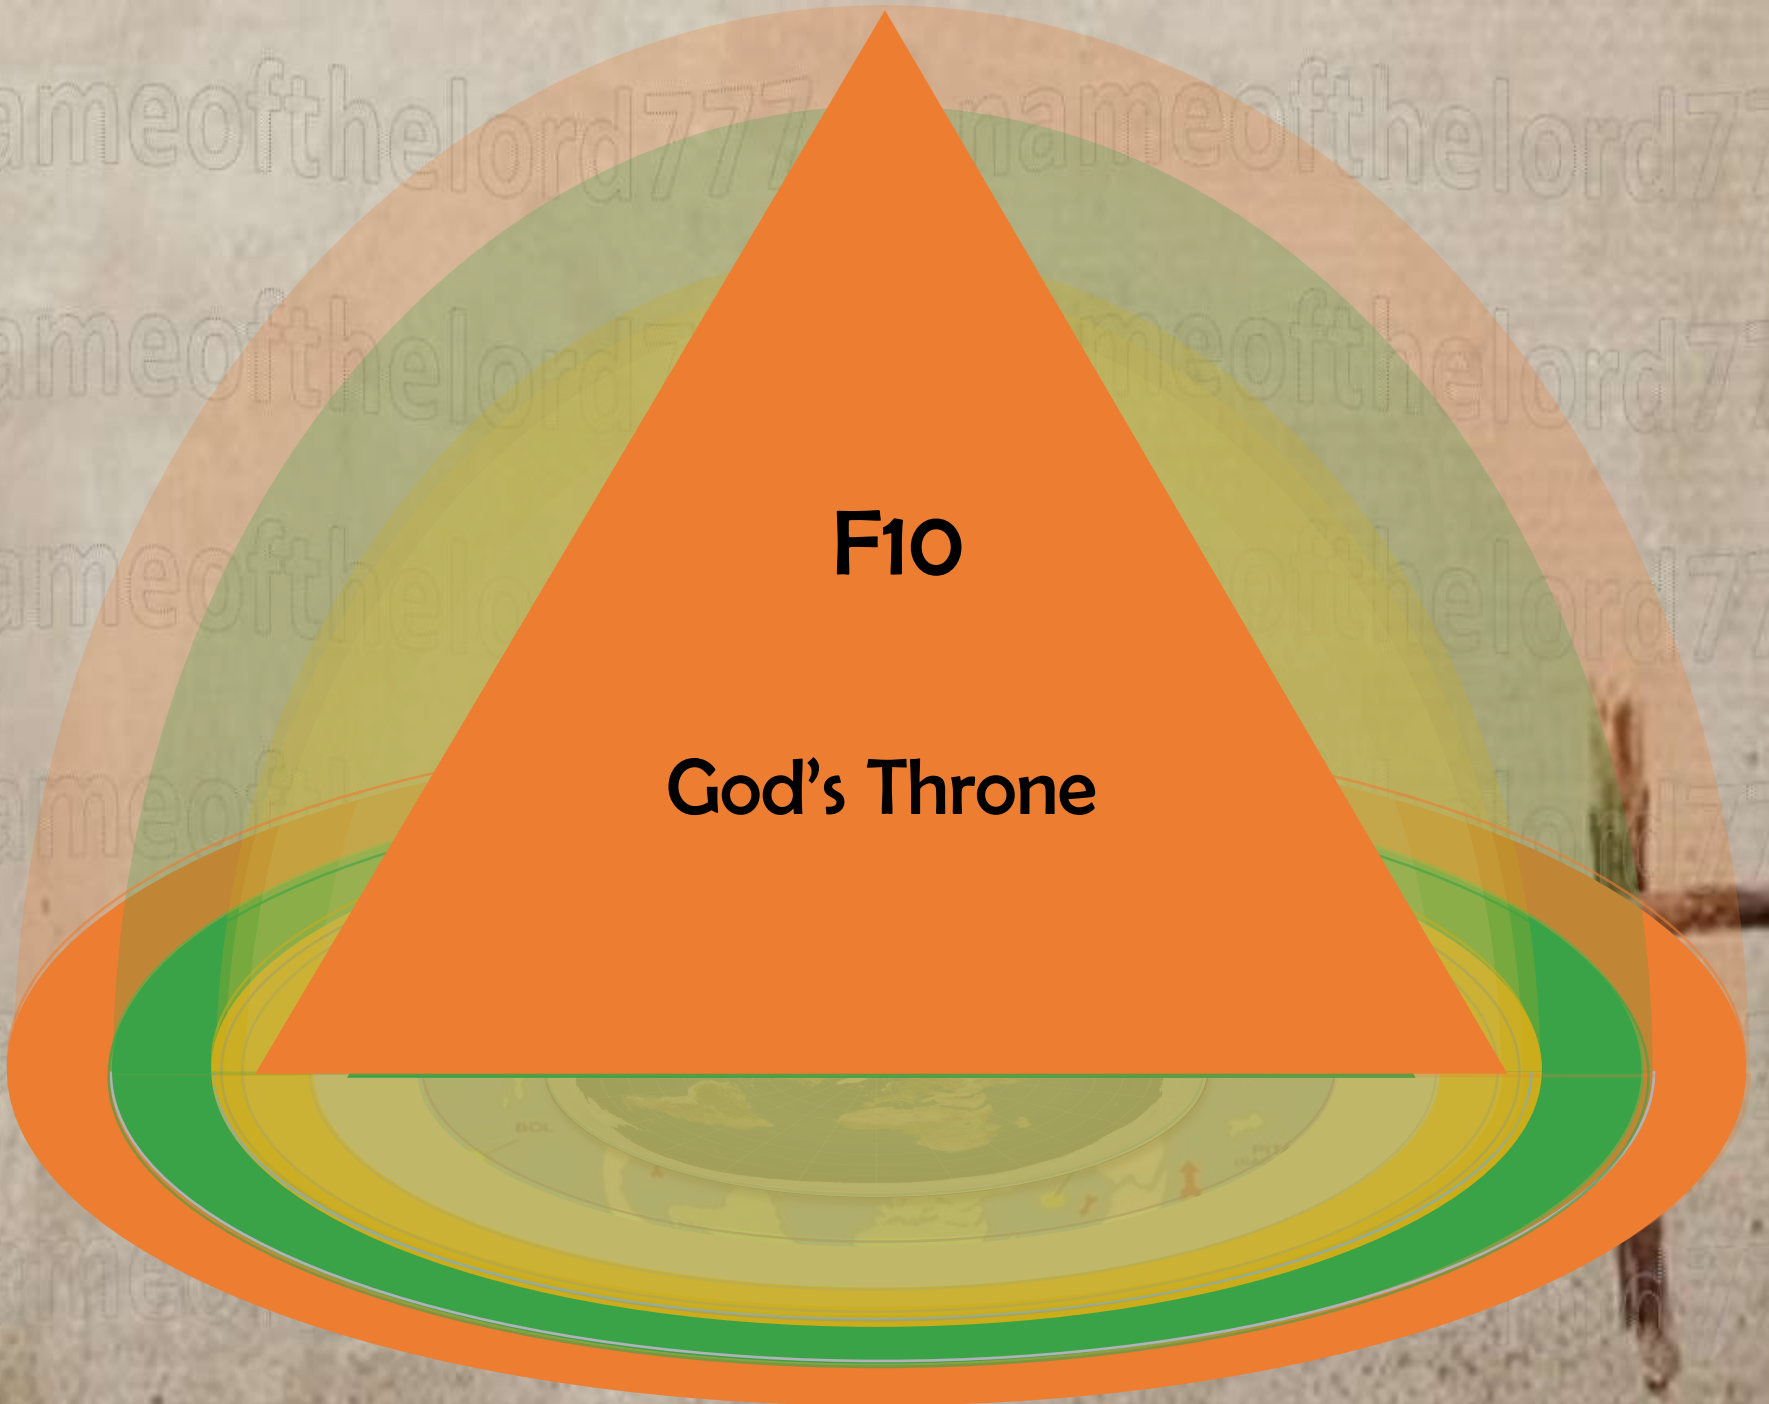

F10

God's Throne

This is New Jerusalem Firmament

Firmament
7.832 = New
Jerusalem
Realm = 31504
pyramid
between the
7th firmament
and the 8th
firmament.
Right below
Jesus Home at
31680.

**F7.832 = 7.832nd Firmament 31,504 Miles in
Radius**