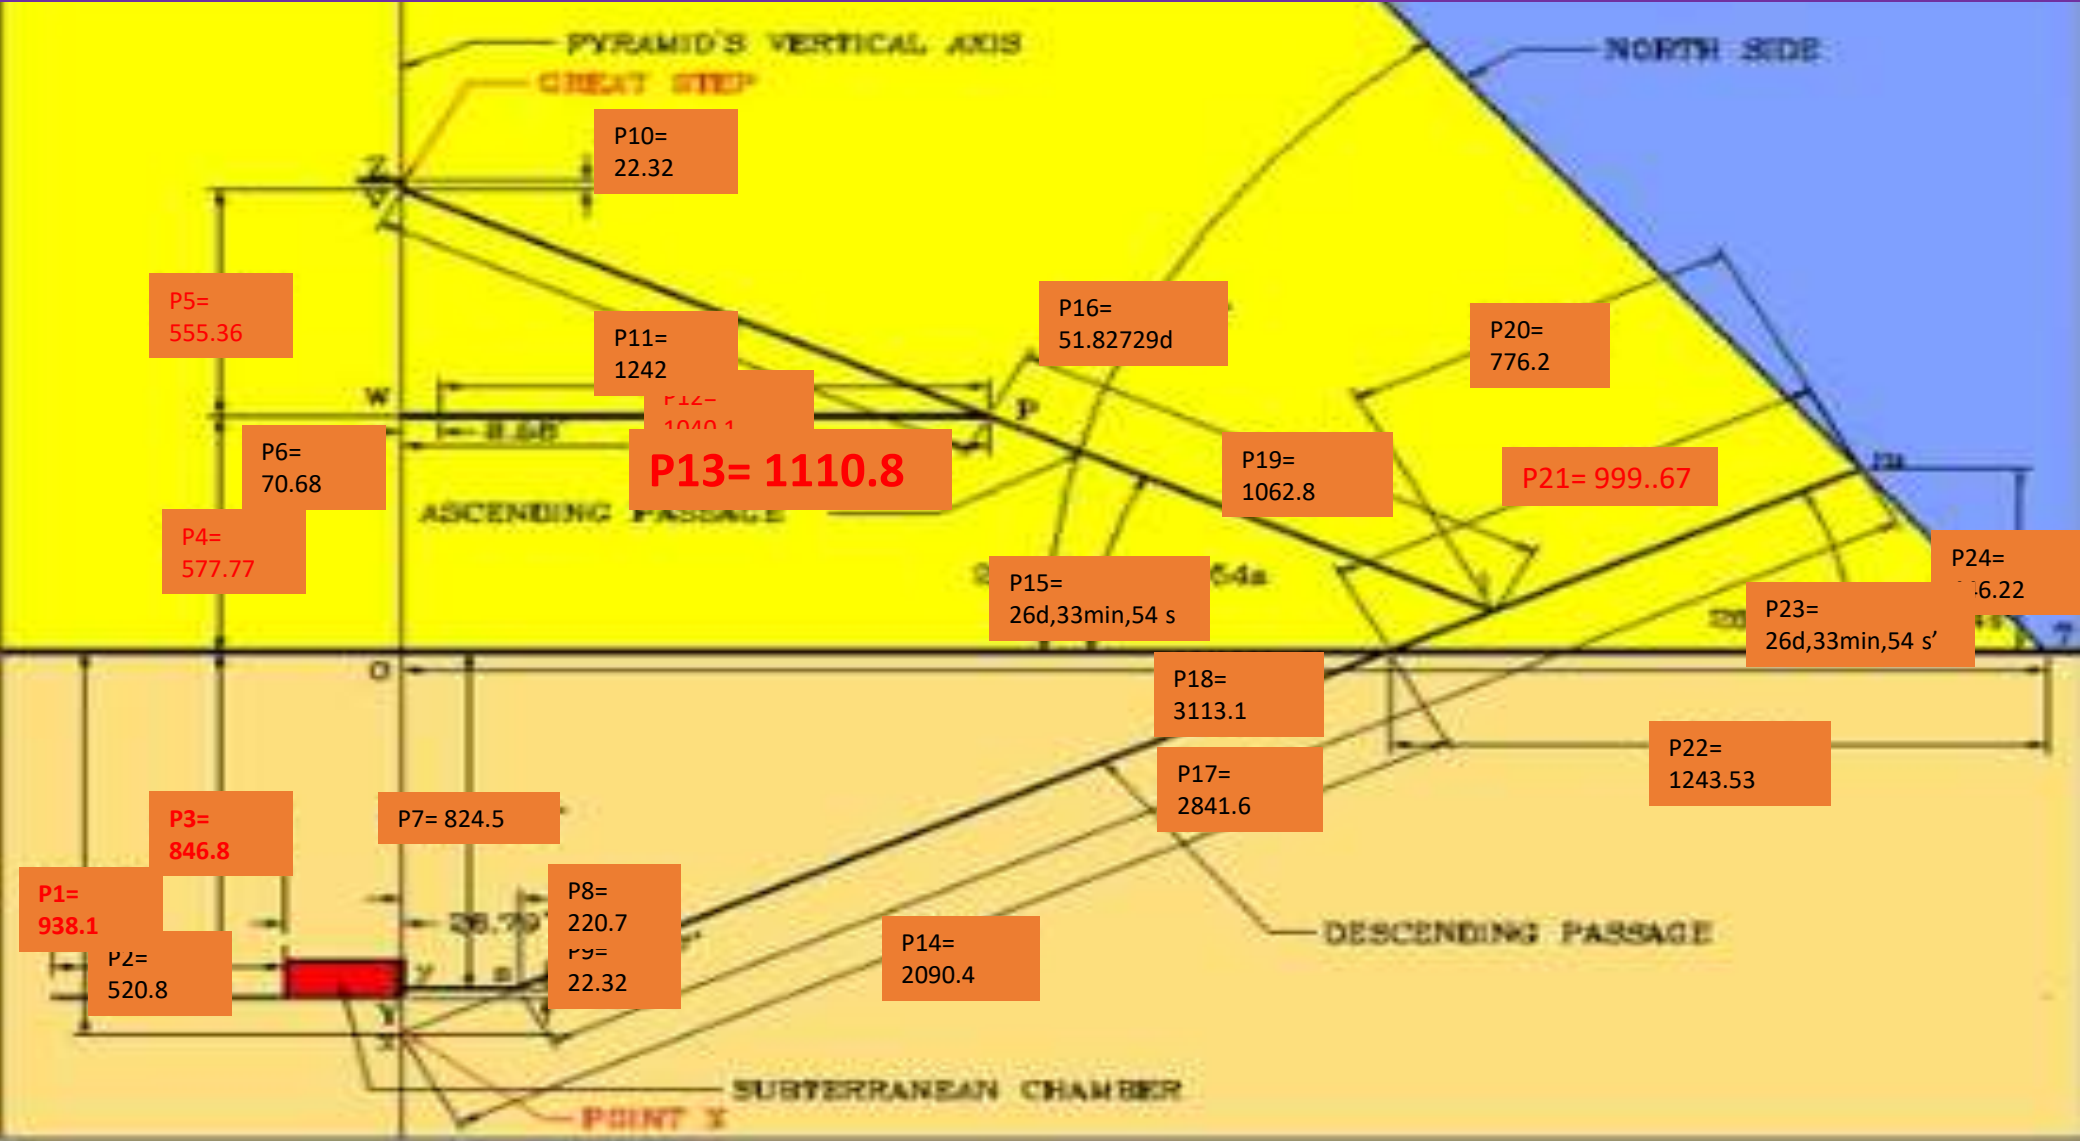

Feet Measurements For Giza Pyramid

THE "STONE MESSAGE"
CALLED A "CONSTRUCTION BOSS", IN THE ANTECHAMBER
ITS SHAPE DEFINES THE GEOMETRY OF THE GREAT PYRAMID

DECODING THE STONE MESSAGE

Flat Earth Measurements Units Ratio=8.24 Miles/Ft=3960Miles/480.6637feet