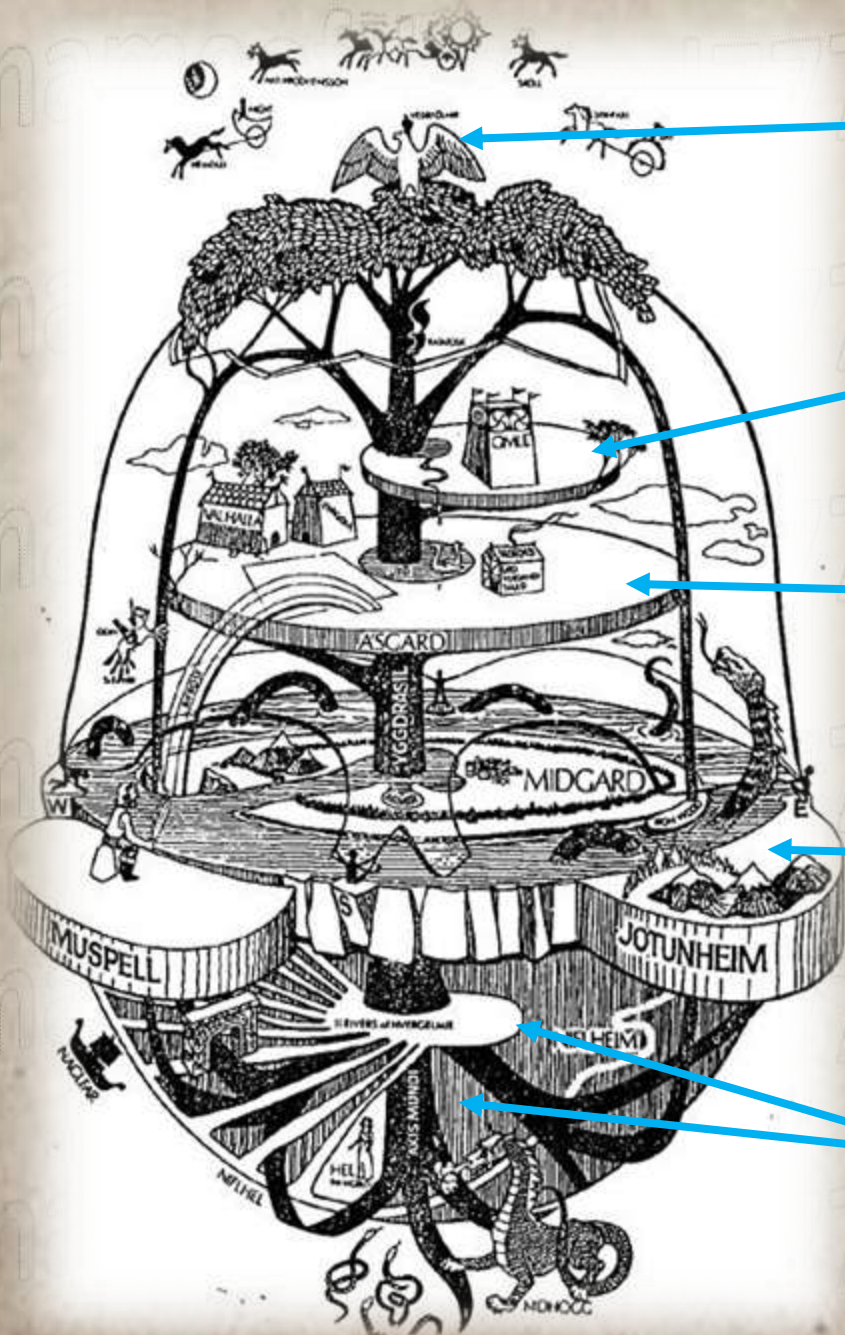

radius

N

n

F1

F10

God's Throne

Where is God's Throne and New Jerusalem?

North is God's Home i.e. Above
the North Pole 54,450 miles. (55
firmaments) North is a Fearful
Place for the Occult or 88022 and
NJ = 31504 Jesus Home = 31680