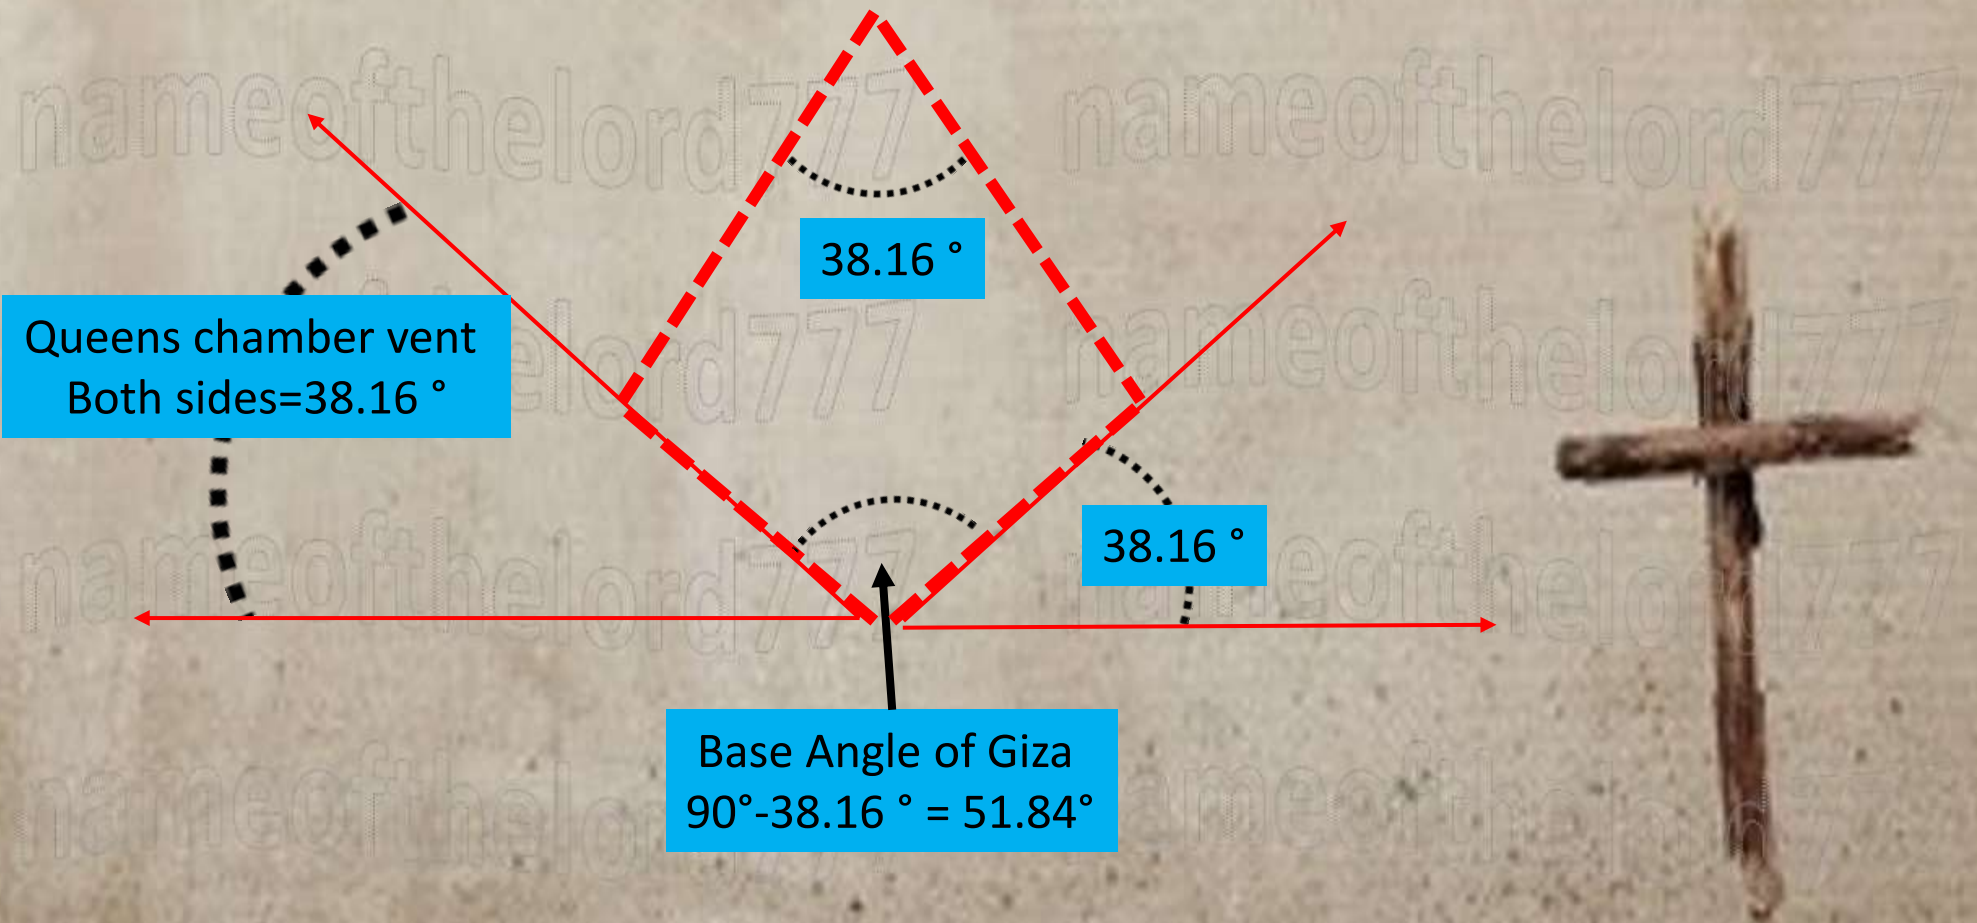

Luke 8:17 For nothing is secret, that shall not be made manifest; neither any thing hid, that shall not be known and come abroad.

Revealed Truths from angles created from the Queen's Chamber vents are 38.16 degrees and this Marks the Start of the Last Days on the Flat Earth by the Nephilym descendants ie Queen Elizabeth the Highest Ranking Mason Woman in the World (or should I say Shapeshifter)