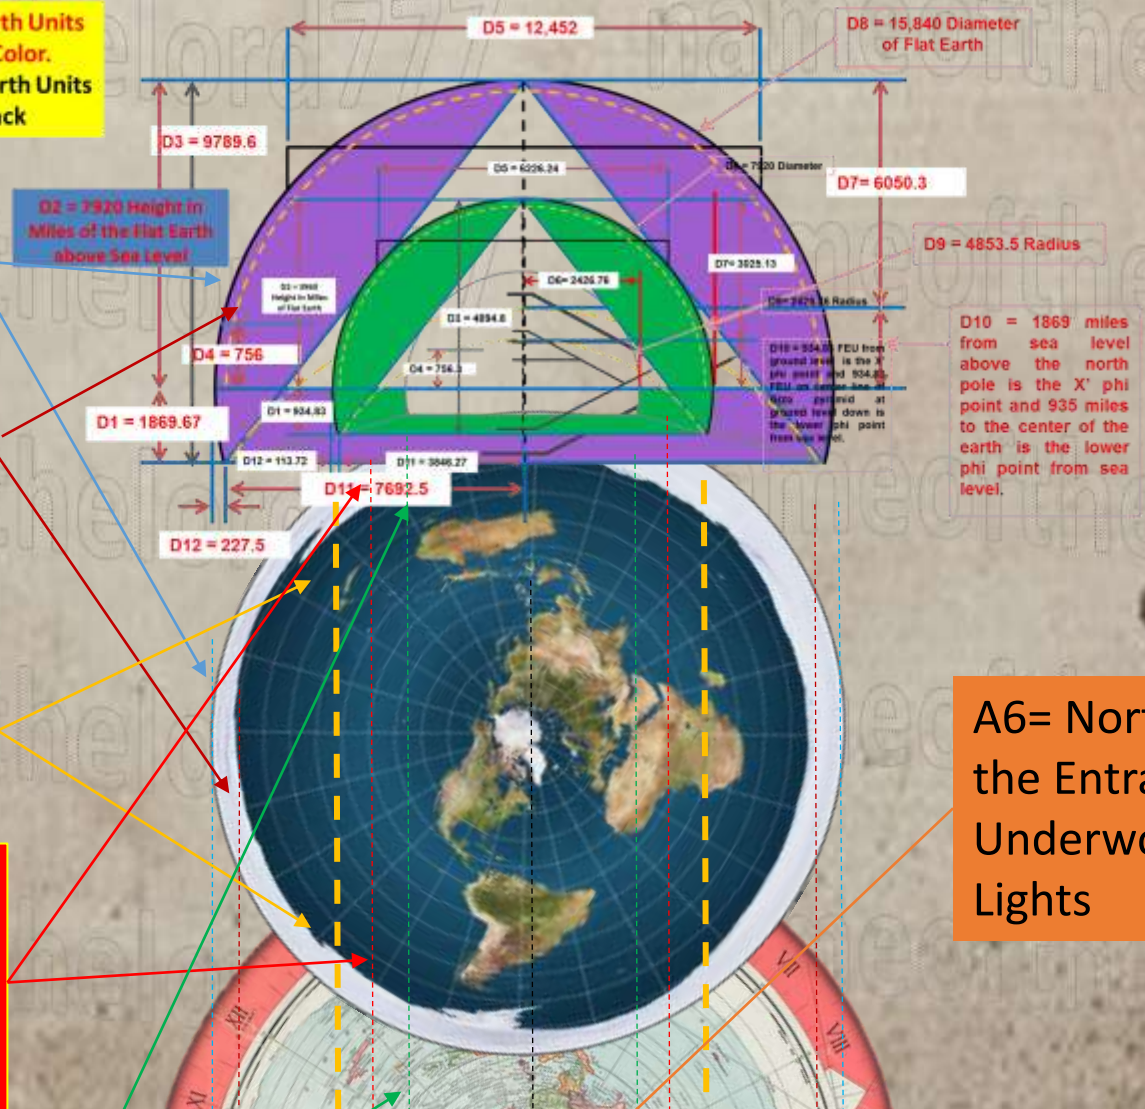

Name of the Lord 777 Ministry Humbly Presents for Your Edification the Rediscovered and Revealed Information Promised in the Last days. Flat Earth Model Designed by God!!!

All Flat Earth Units
in Red Color.
Half Flat Earth Units
in Black

Outer Firmament
ier

Inner Firmament Barrier
Arctica 2 Mile High Ice
et

Tropic of Capricorn
perimeter of the Sun's
l Orbit in the Firmament.
of Melchisedec

Equator
tion of the Sun at the
ng and Fall Equinoxes in
Sun's Helical Orbit in the
ament