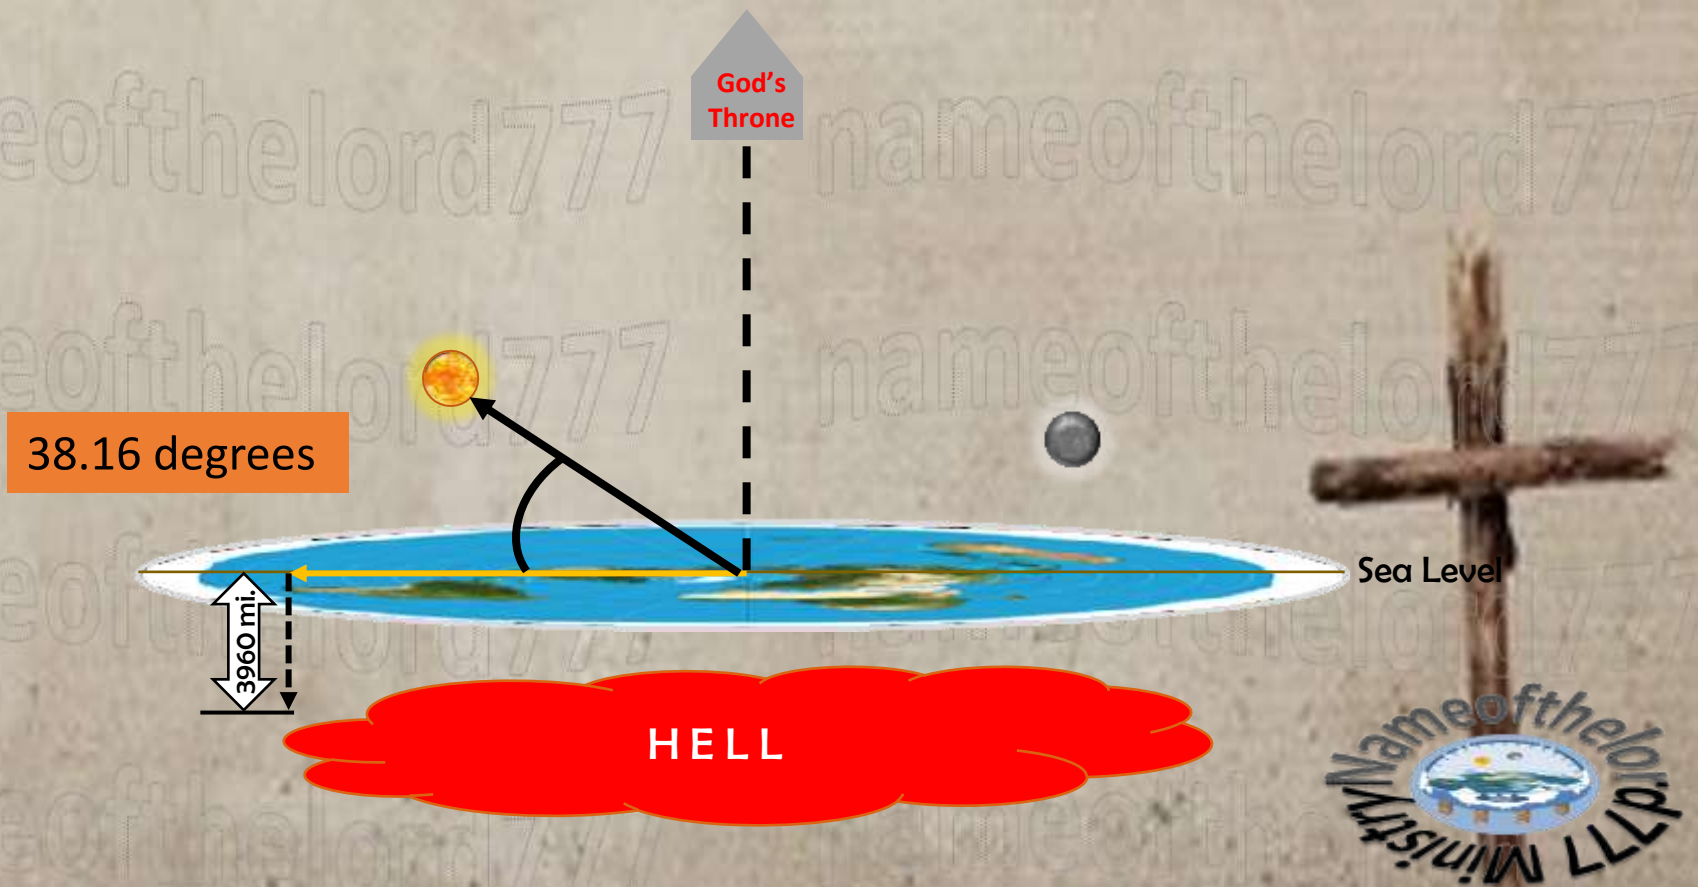

Hell is 3960 mi. Below the Sea Level
396 BNM = Temple is Exalted / Prince of Darkness