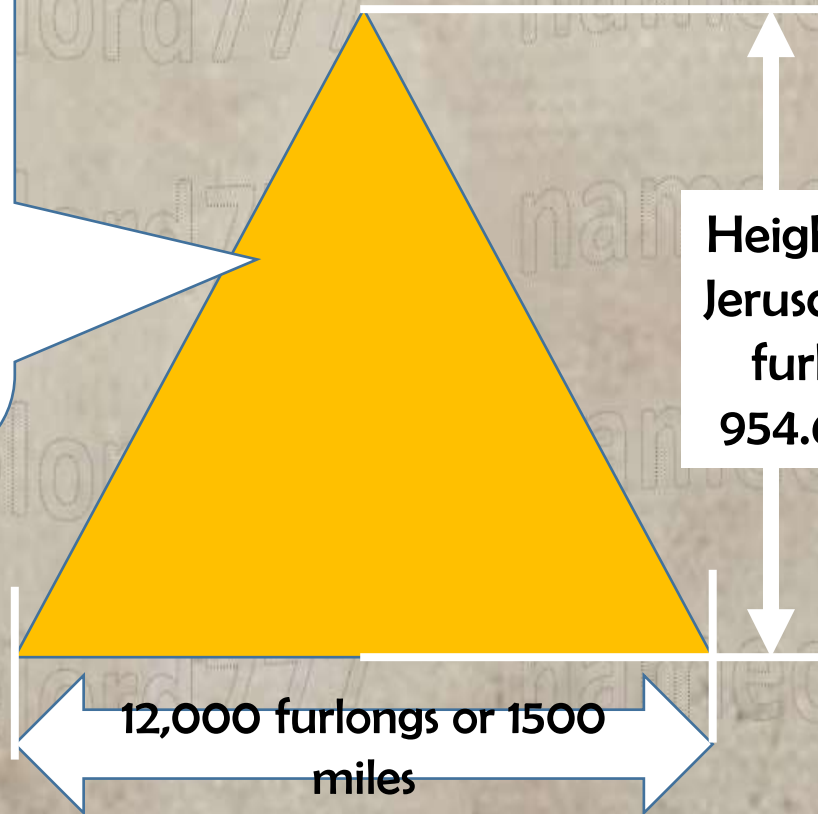

**Height of New
Jerusalem 7637
furlongs or
954.666 miles**

**12,000 furlongs or 1500
miles**

Gods 10th Firmament Last
Days Missing Capstone
analysis with two options ie
Matt. 24

Gods throne from 54450 until 88022 to the missing capstone.