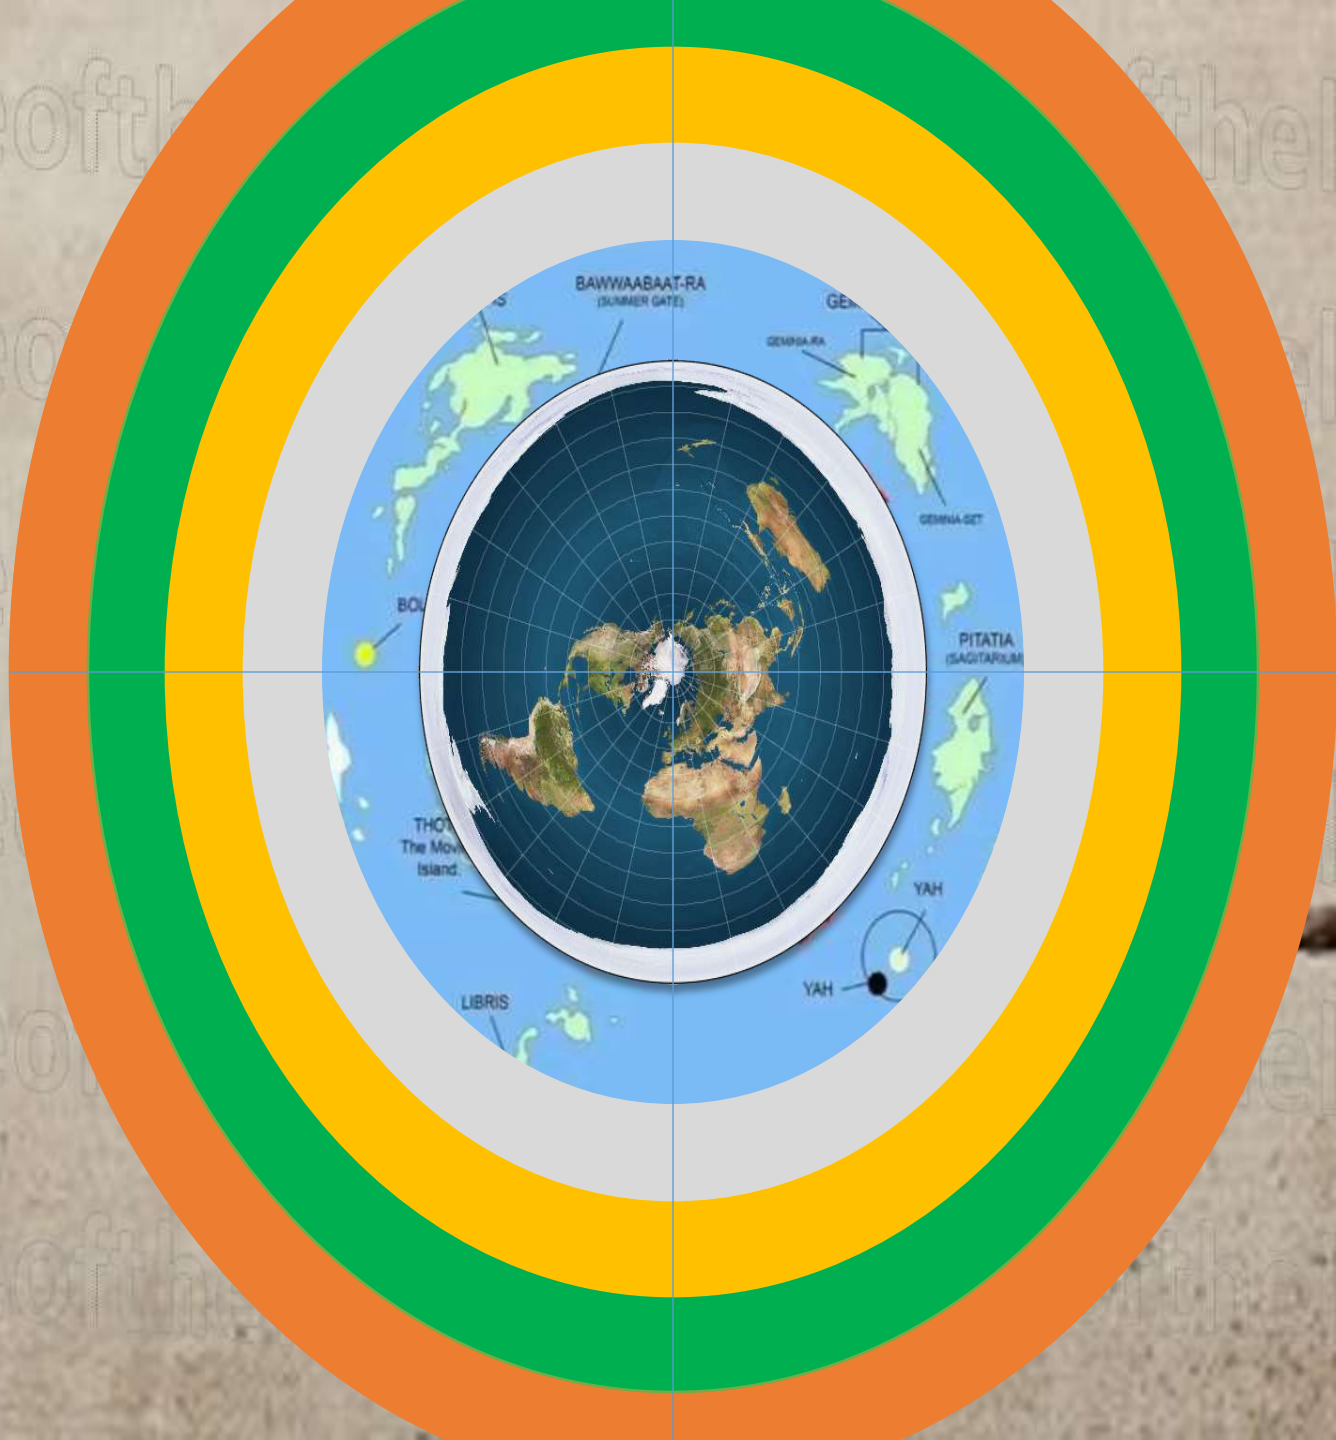

radius

N

n

F1

F10

God's Throne

Where is God's Throne and New Jerusalem?

North is God's Home i.e. Above
the North Pole 54,450 miles. (55
firmaments) North is a Fearful
Place for the Occult or 88022 and
NJ = 31504 Jesus Home = 31680