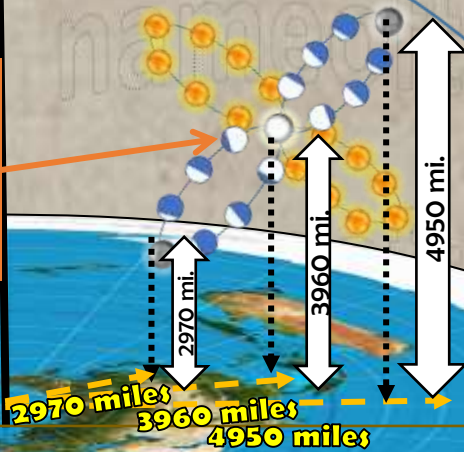

Teaching the Overview of the Flat Earth

Great White throne of Judgment=Rev. 20:11

New Jerusalem =Rev. 20:11

Jesus Abode 31,680 mi

10th Firmament =88022 trump text-88,111 mi

9=54,450 mi

8=33,660 mi

7=20,790 mi

6= 12,870 mi

5=7920 mi

When Traveling Down the Firmament Sun the Sun changes 10.84 miles per day in elevation. The Sun and Moon as they both travel a Fibonacci curve they criss crossing down the firmament creating the 14 phases of the moon. The Moon changes elevation per day by 67.05 miles a day.

God's Throne

31,680mi
Jesus Home

12,12mi

954mi

1500mi

31,504mi=
New Jerusalem