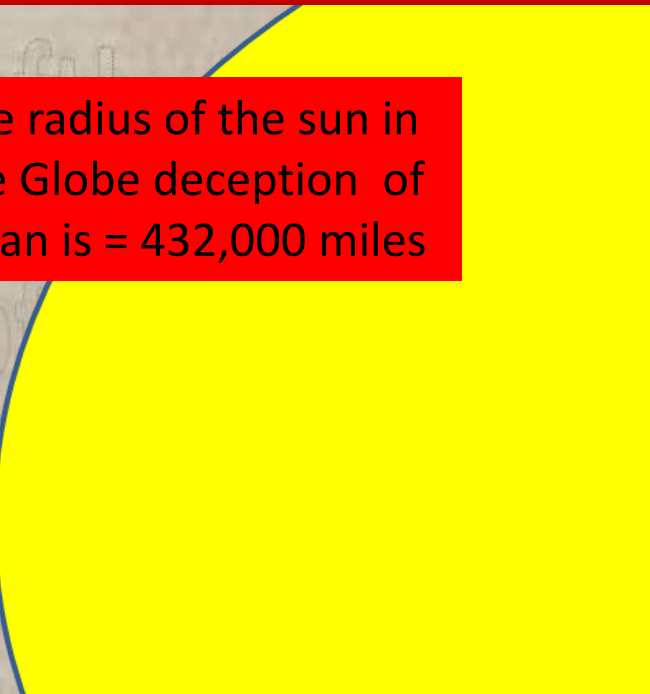

Luke 8:17 For nothing is secret, that shall not be made manifest; neither any thing hid, that shall not be known and come abroad.

Globe deception .273 ratio Decoded.

The radius earth in the Globe deception of satan is = 3960 miles

The radius of the moon in the Globe deception of satan is = 1080 miles

The radius of the sun in the Globe deception of satan is = 432,000 miles