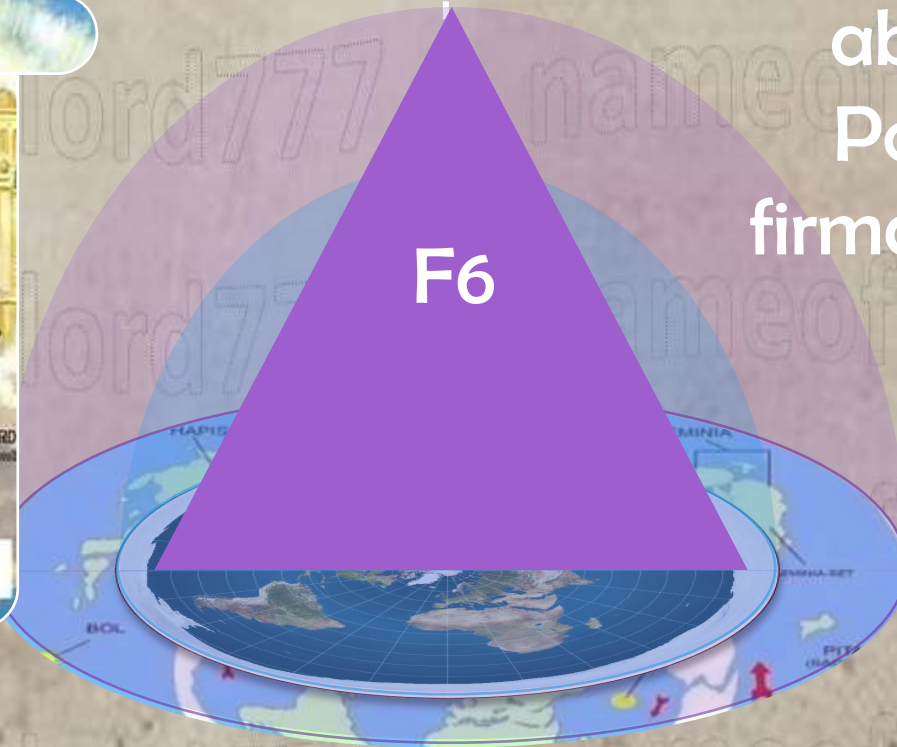

Throne of God

The Final Heaven is the Throne of God in F10 at 88022 miles above the North Pole!!! In this 6th firmament Mars exist.