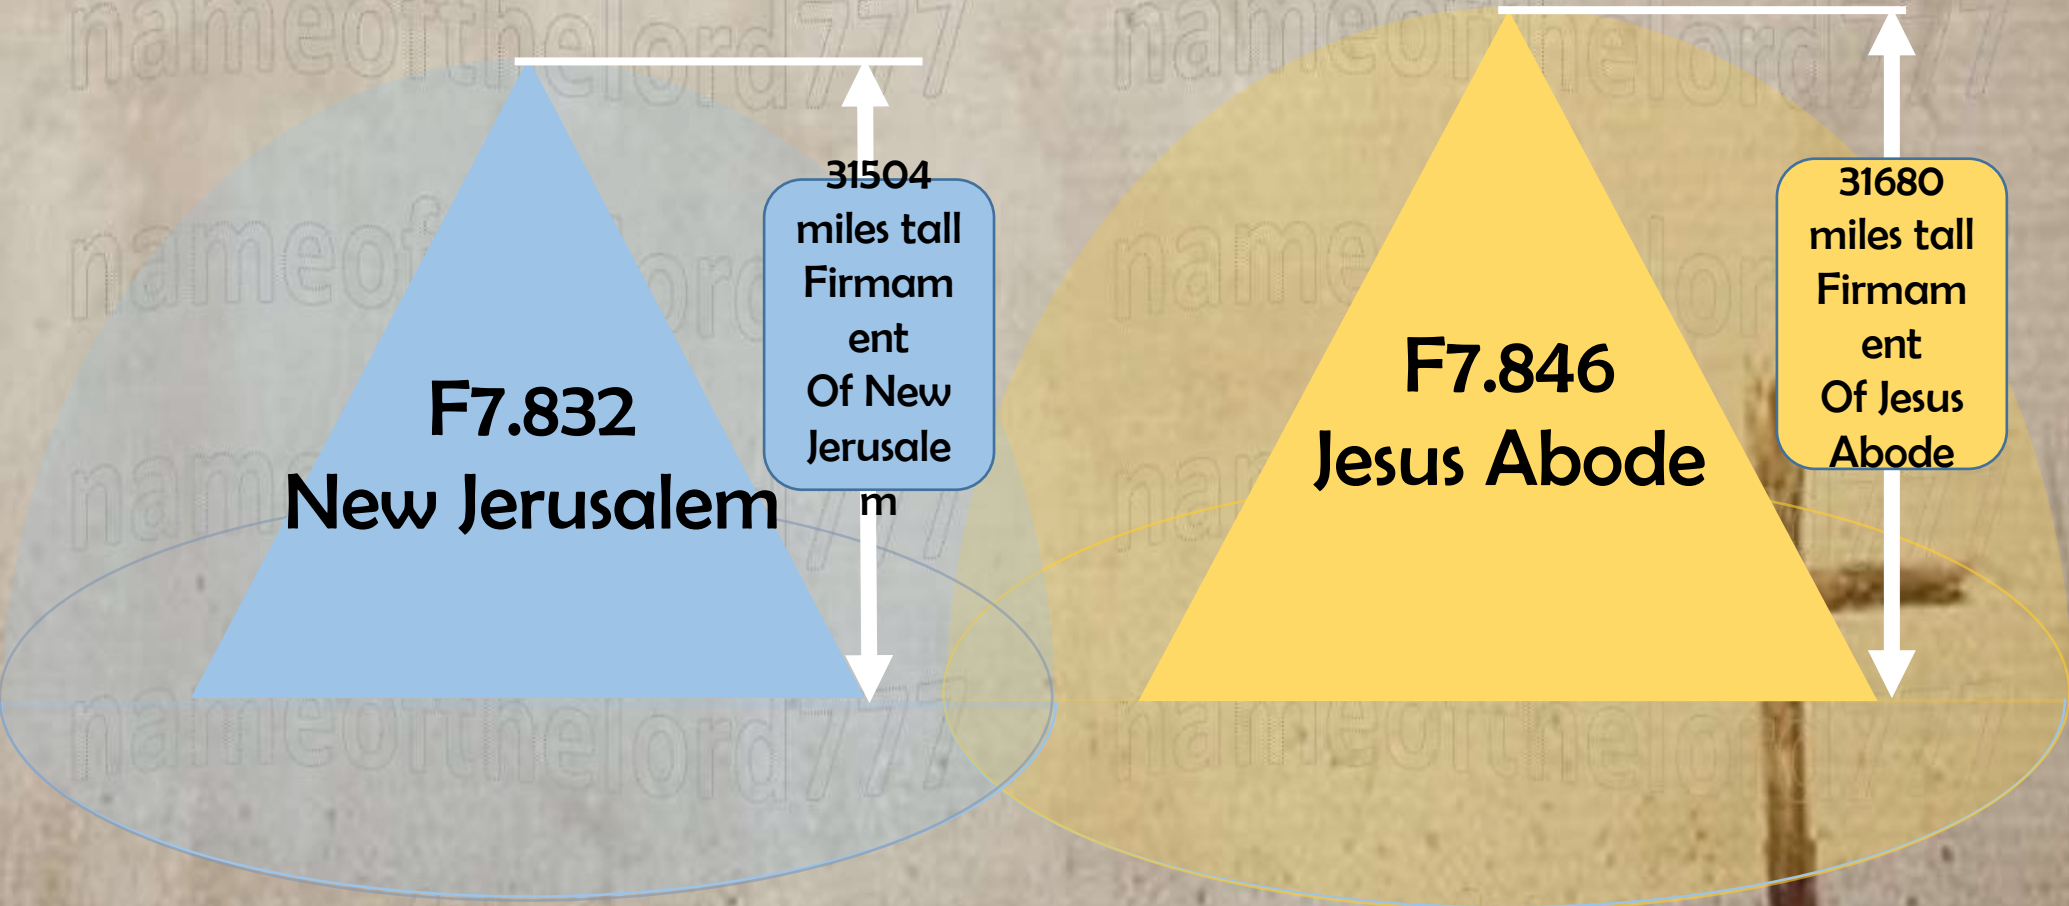

Locating The Jesus Pyramid at 31,680 mi. height at Firmament level 7.846 and New Jerusalem at 31,504 mi. height at Firmament 7.832