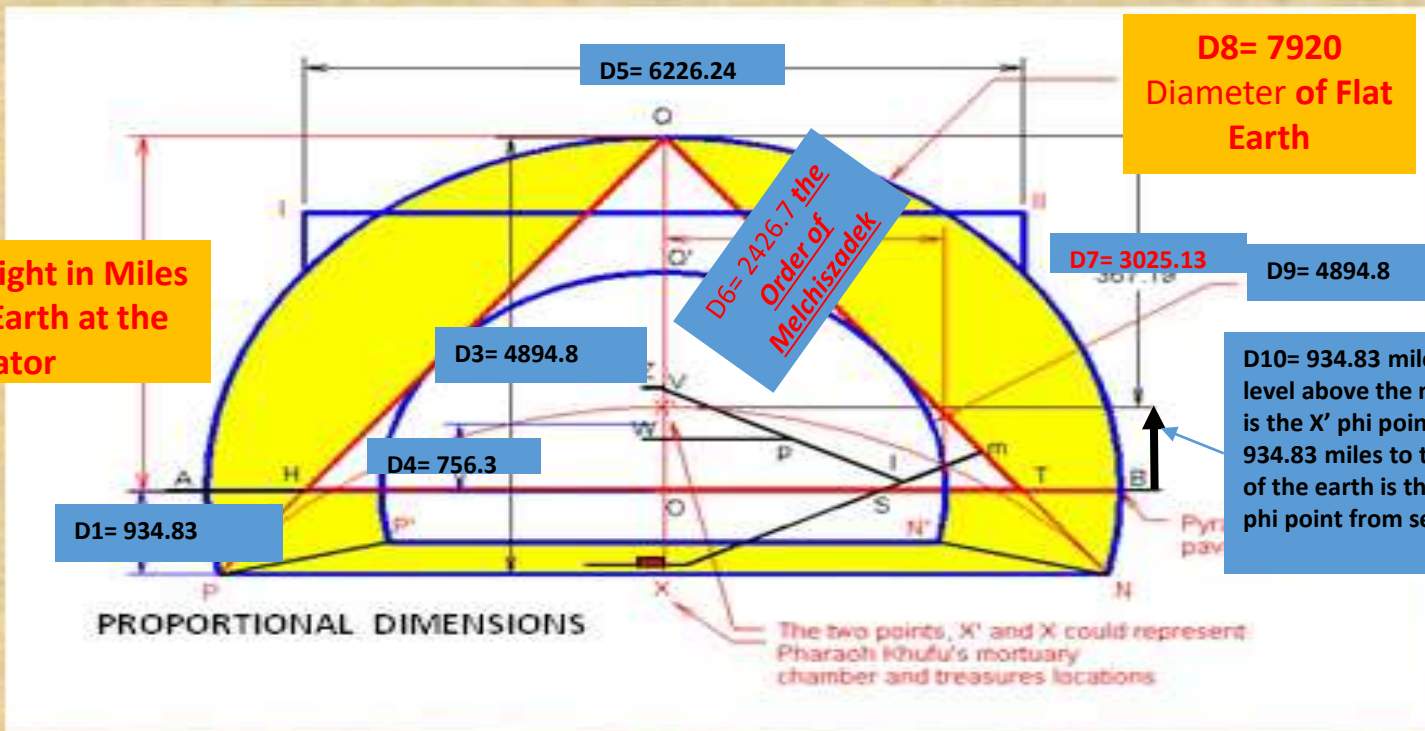

The Construction of the Giza Pyramid with a 480.6637 feet in Height!!!

Feet Measurements For Giza Pyramid

THE "STONE MESSAGE"
CALLED A "CONSTRUCTION BOSS", IN THE ANTECHAMBER
ITS SHAPE DEFINES THE GEOMETRY OF THE GREAT PYRAMID

DECODING THE STONE MESSAGE

The Construction of the Giza Pyramid with a 280 Royal Egyptian Cubit in Height!!!

Data for Flat Earth P Measurements at Equator

THE "STONE MESSAGE"
CALLED A "CONSTRUCTION BOSS", IN THE ANTECHAMBER
ITS SHAPE DEFINES THE GEOMETRY OF THE GREAT PYRAMID