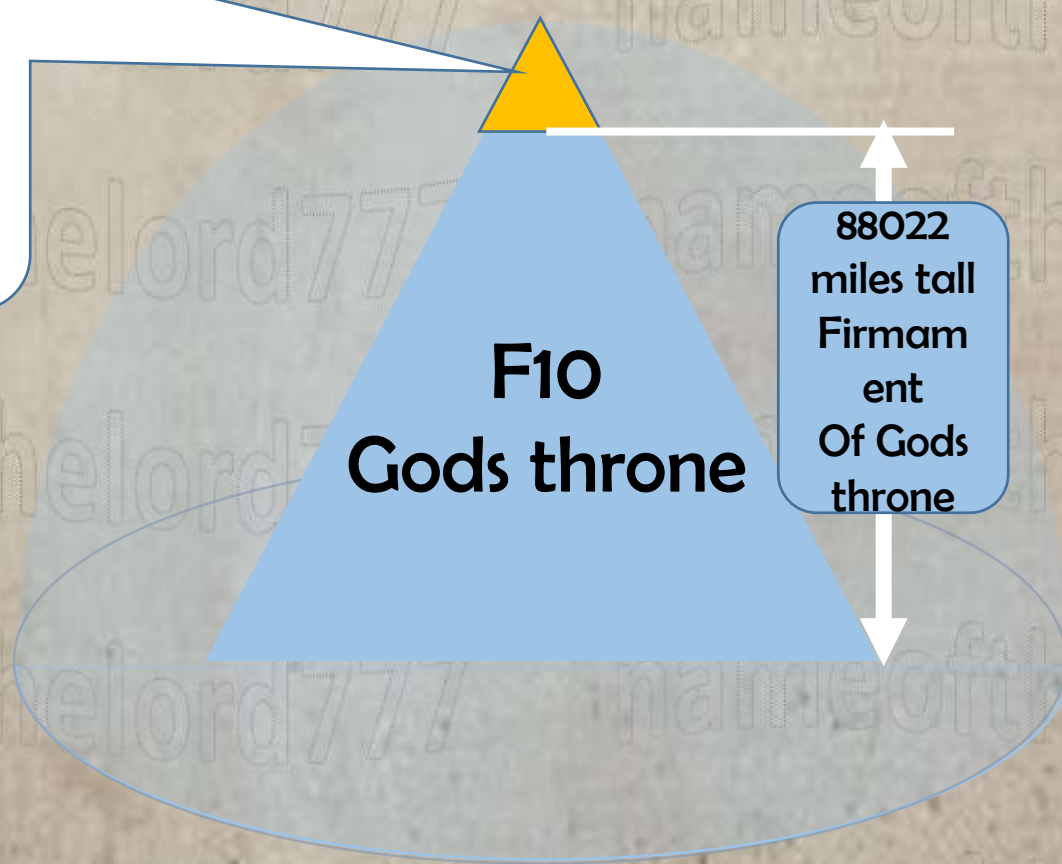

Gods throne from 54450 until 88022 to the missing capstone.

Gods
Missing
Capstone
Last
days

F10
Gods throne

88022
miles tall
Firmament
Of Gods
throne