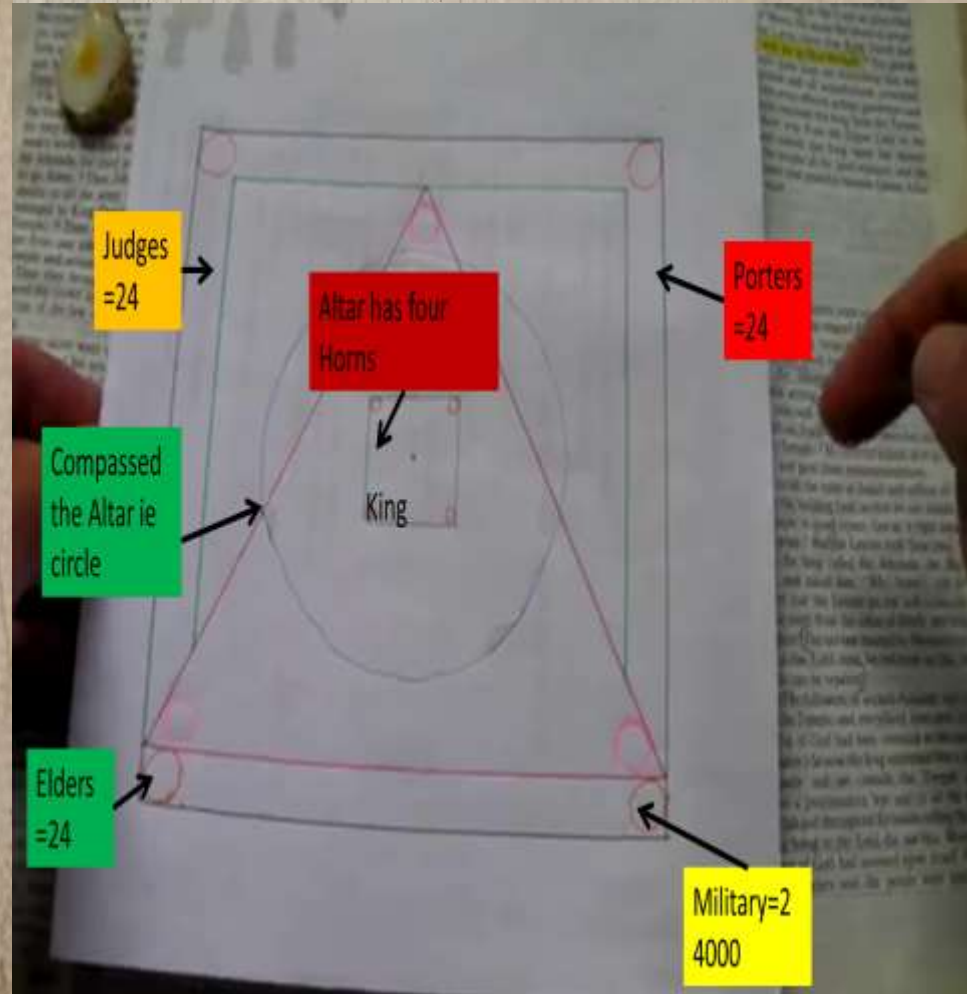

SQUARING THE CIRCLE EXPLAINS THE SIZE OF THE FLAT EARTH FROM GIZA PYRAMID WITHOUT CAPSTONE.