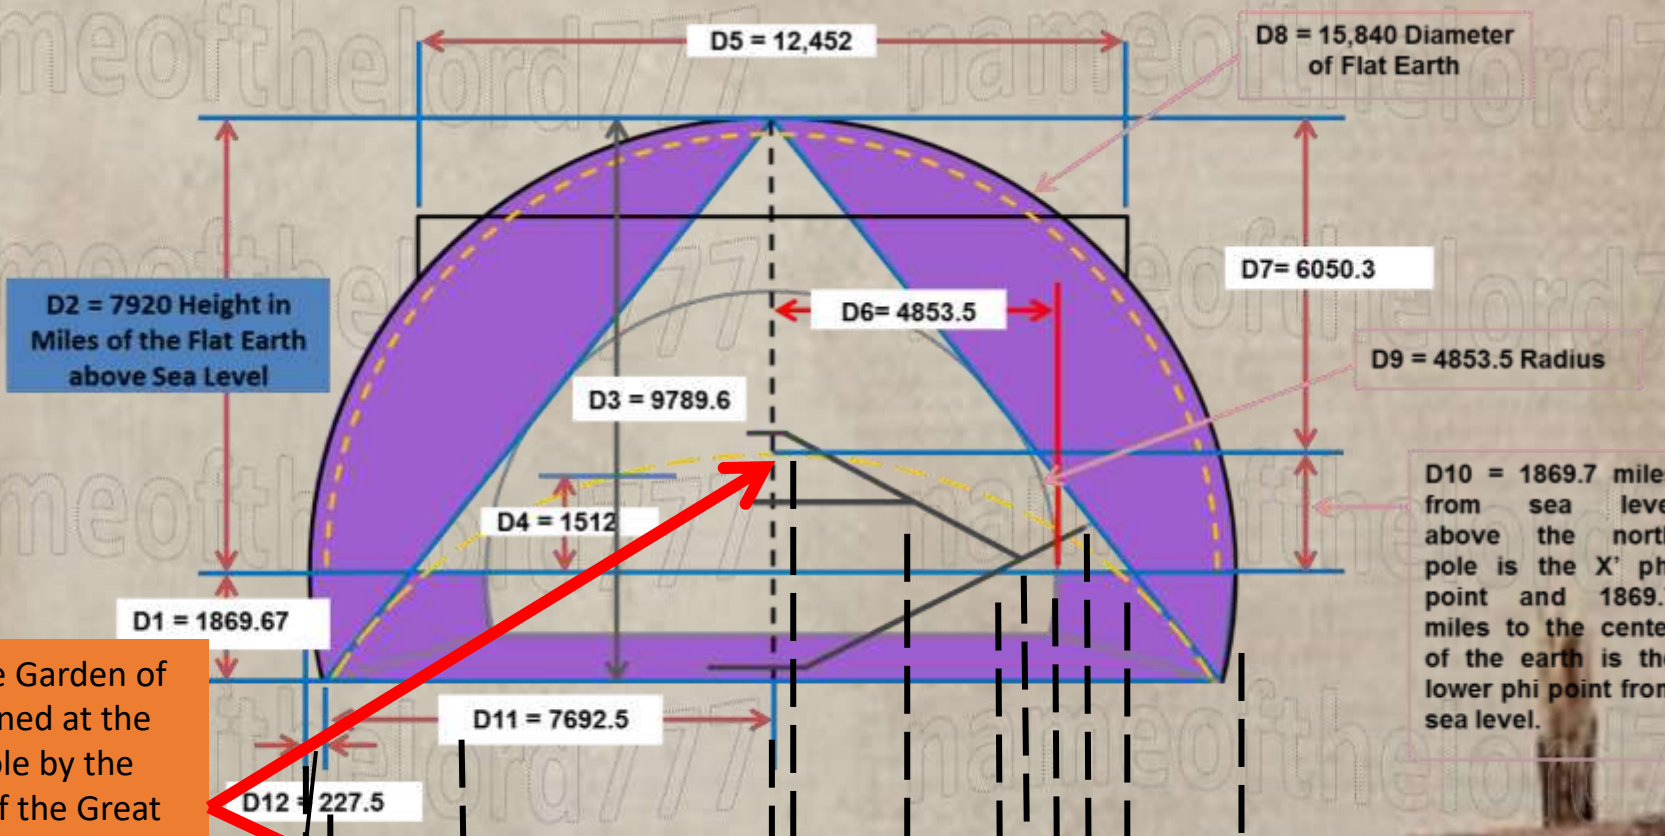

Khufu Pyramid

Kings Chamber Releases at 120 and 113. The Queens Chamber comes out of the pyramid at 100 on both sides and is marked by the distance that matches the August 21, 2017 Solar Eclipse over America...