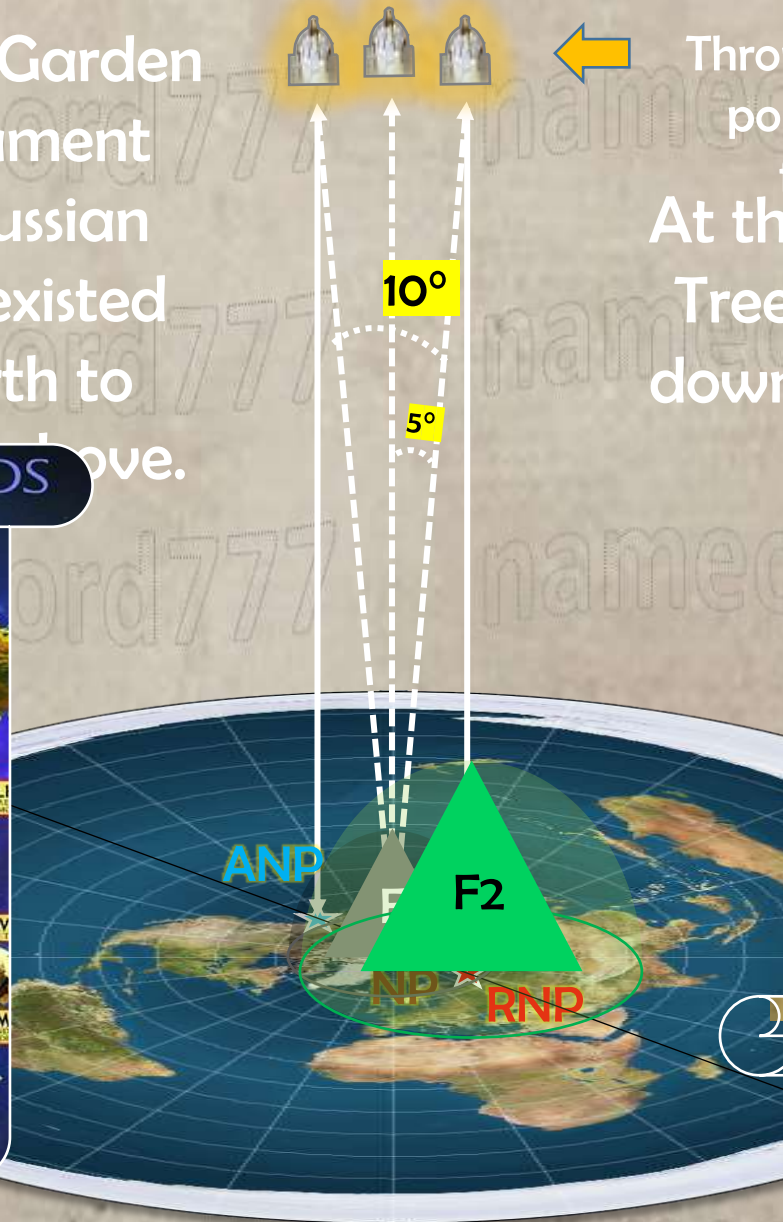

Adam and Eve left Garden into the 2nd firmament centered at the Russian North Pole. Trees existed from the Flat Earth to Heaven above.

Throne of God Move from one pole to another after each firmament expansion
At the end of this Aeon the Trees to heaven were cut down due to the sins of the Nephilim.

F2 = 2nd Firmament = 1980 mi. radius AEON 10,368 years