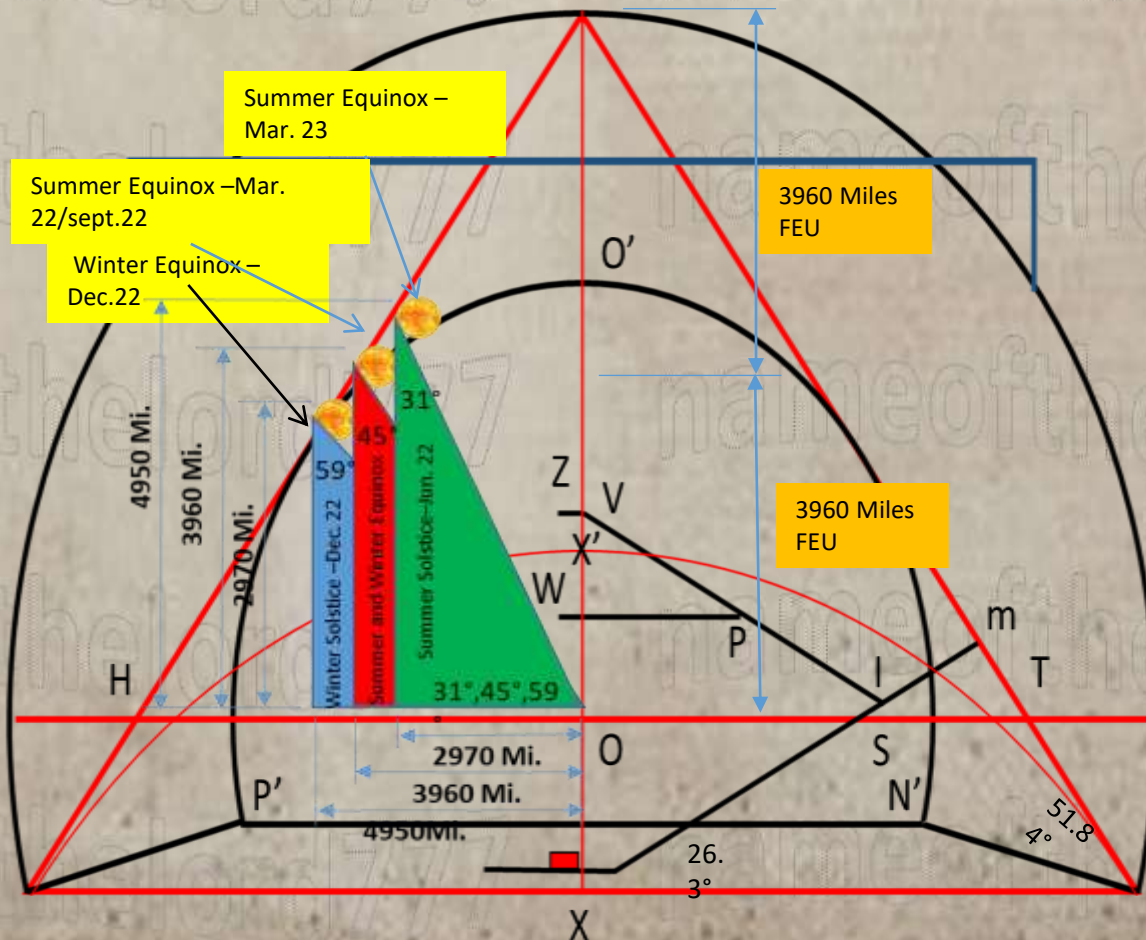

Summer Equinox – Mar. 23

Summer Equinox – Mar. 22/sept. 22

Winter Equinox – Dec. 22

3960 Miles FEU

3960 Miles FEU

Winter Solstice – Dec. 22
Summer and Winter Equinox
Summer Solstice – Jun. 22

2970 Mi.
3960 Mi.
4950 Mi.

26.3°

51.84°