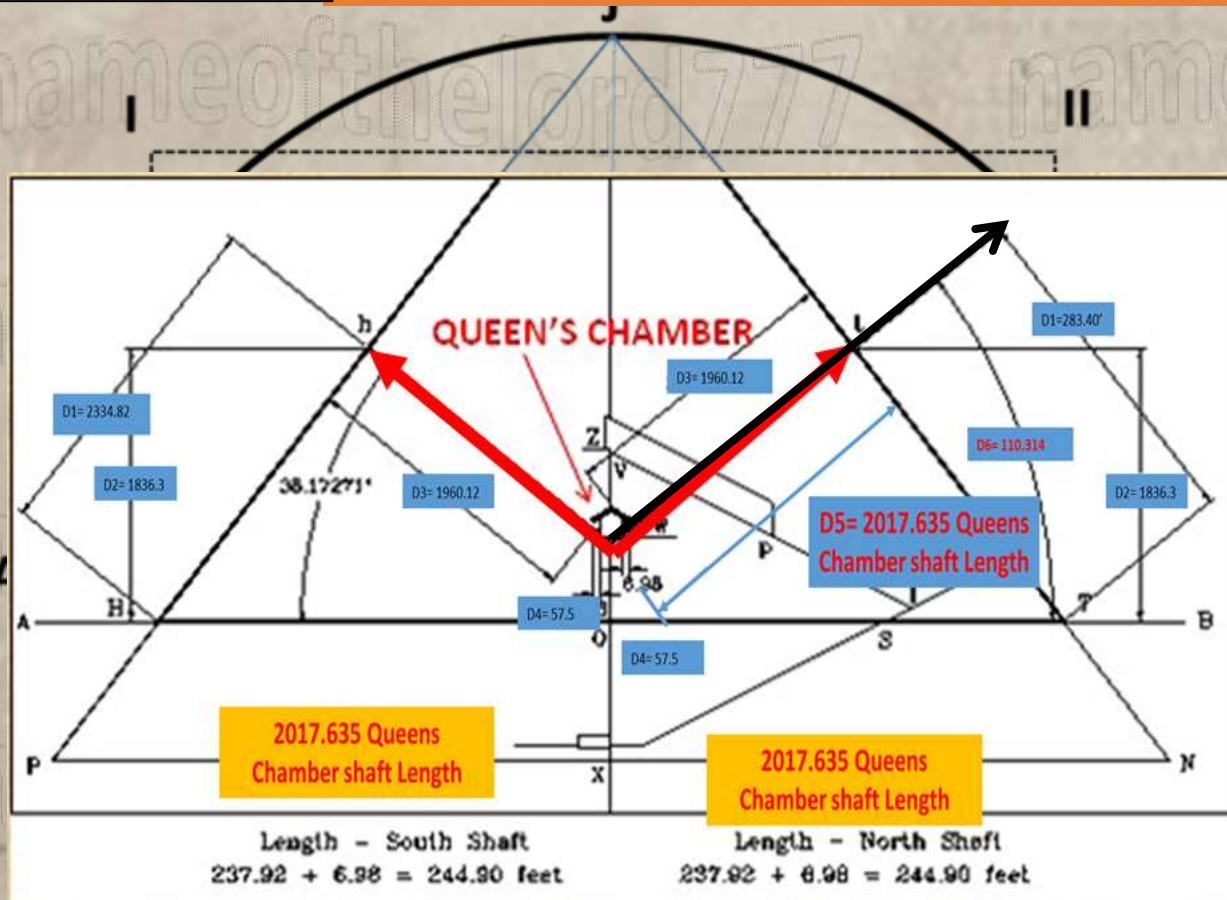

name of the lord 777

name of the lord 777

name of the lord 777

name of the lord 777

Samuel Laboy Designer of the Giza Perfect Symbol and its Application to the Name of the Lord 777 Ministry Flat Earth Perfect Design Boss Just in Time for the Return of Jesus!!!