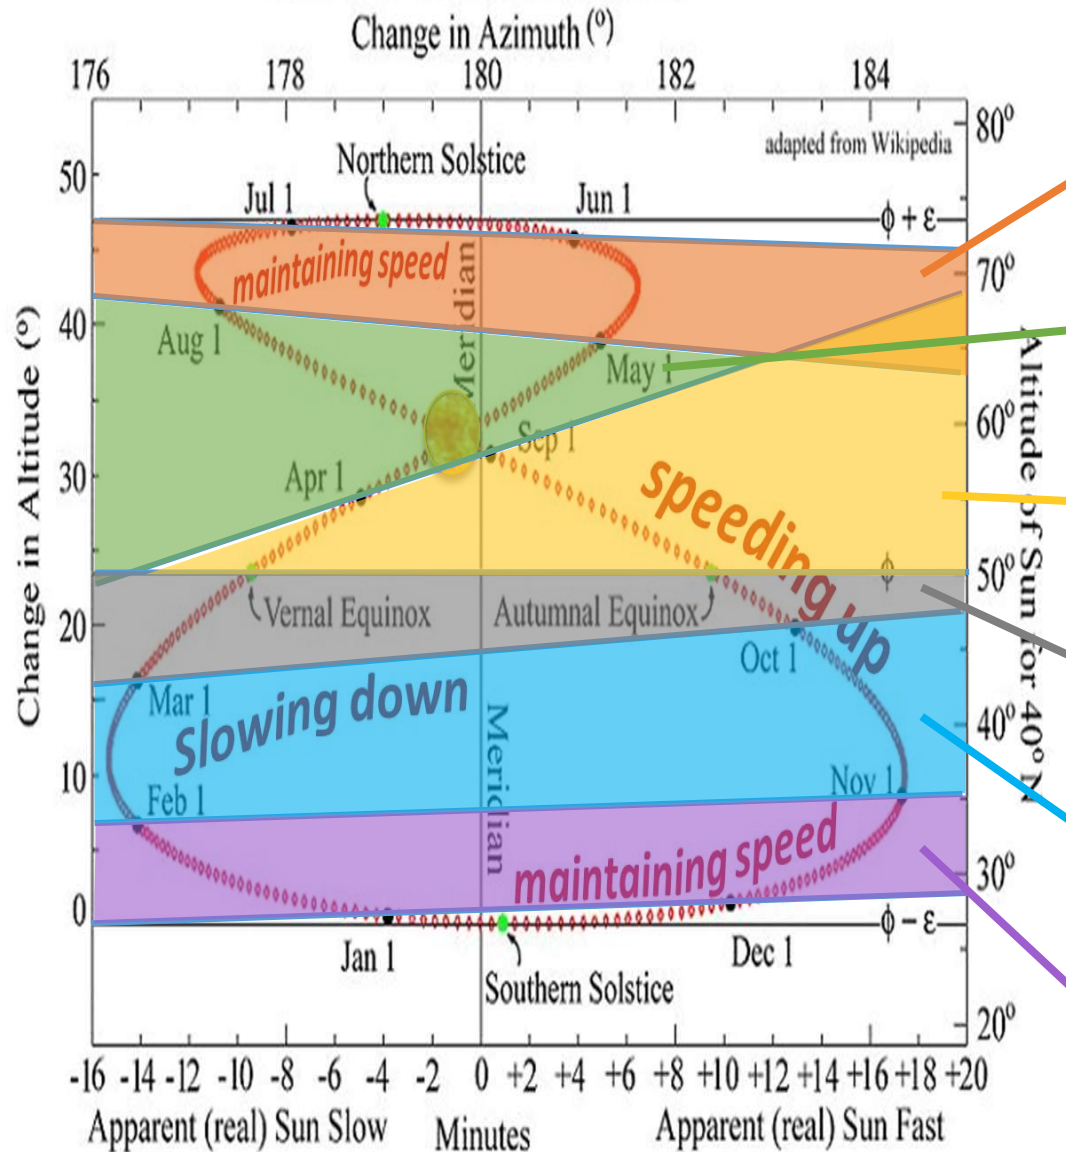

Leelands Giza Pyramid Score lines may signify Pre Flood Time frame back to Aeon 1 =31104 AM or 29088 BC

Diameter at Gate 6 =
15.66° to 23.5° N Latitude
Tropic of Cancer speed = 856 mph

Diameter at Gate 5 =
7.83° to 15.66° N Latitude
Tropic of Capricorn speed = 946 mph

Diameter at Gate 4 =
Equator to 7.83° N Latitude
Tropic of Capricorn speed = 1036 mph

Diameter at Gate 3 =
7.83° S to Equator Latitude
Tropic of Capricorn speed = 1036 mph

Diameter at Gate 2 =
15.66° to 7.83° S Latitude
Tropic of Capricorn speed = 1126 mph

Diameter at Gate 1 =
23.5° to 15.66° S Latitude
Tropic of Capricorn speed = 1217 mph