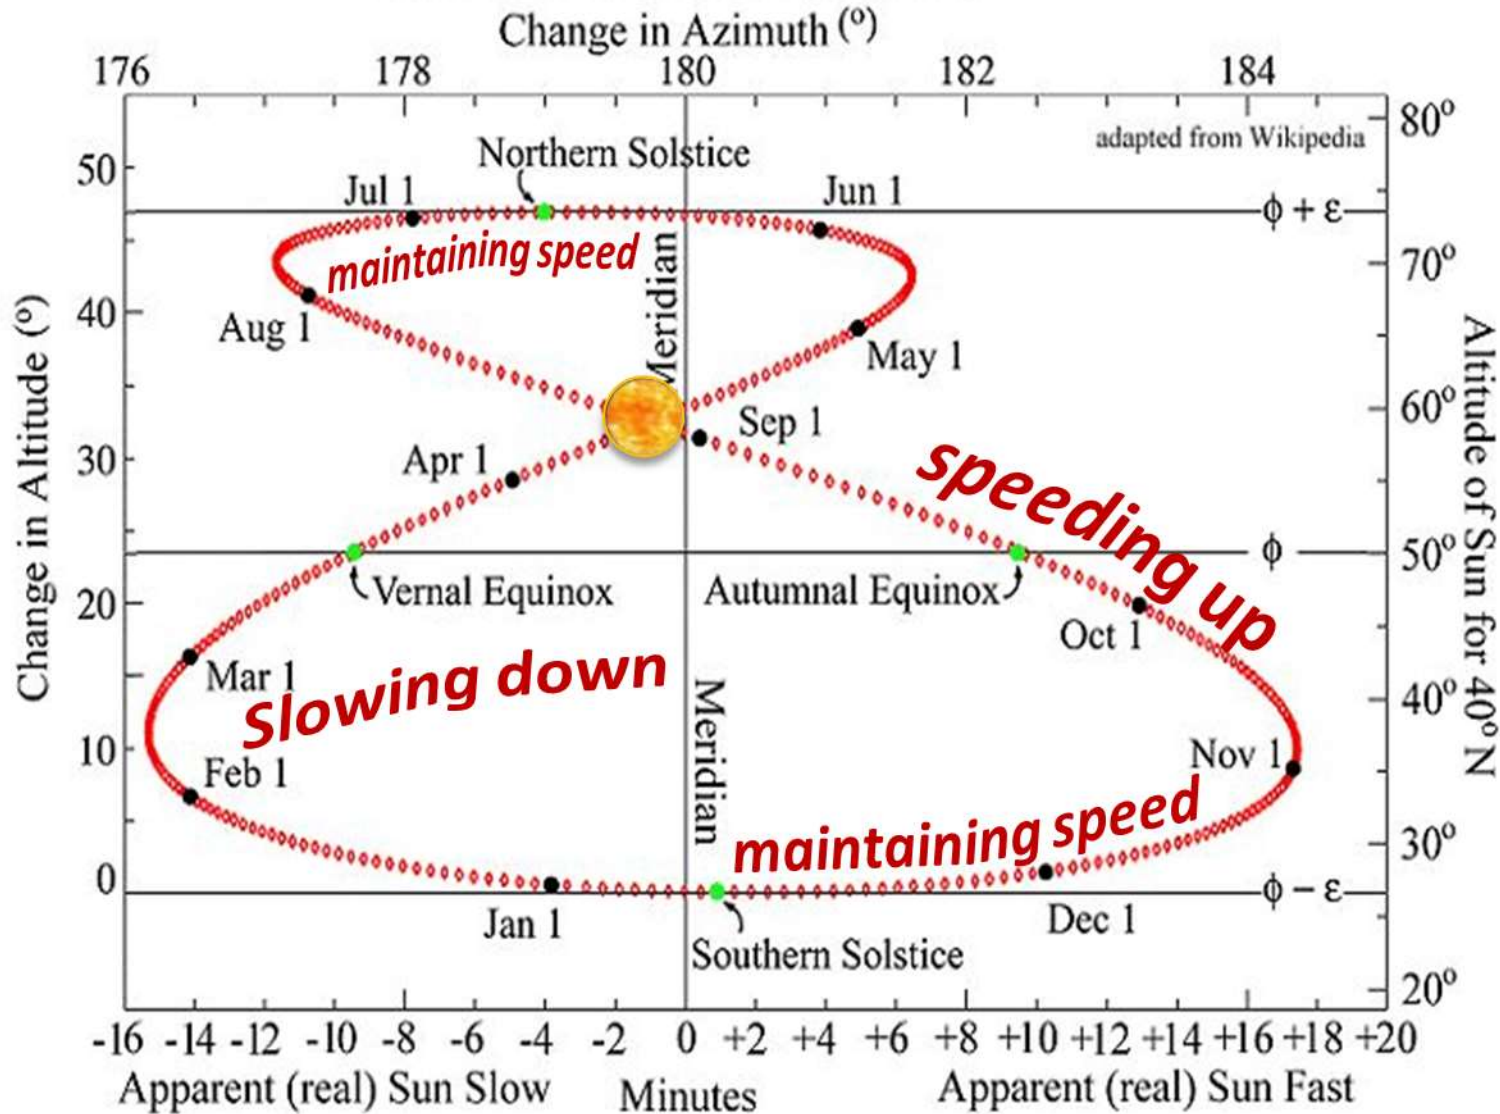

The ANALEMMA Path of the Sun shows the Speeding (increasing Fibonacci Distances travelled) and the Slowing Down (decreasing Fibonacci Distances travelled)