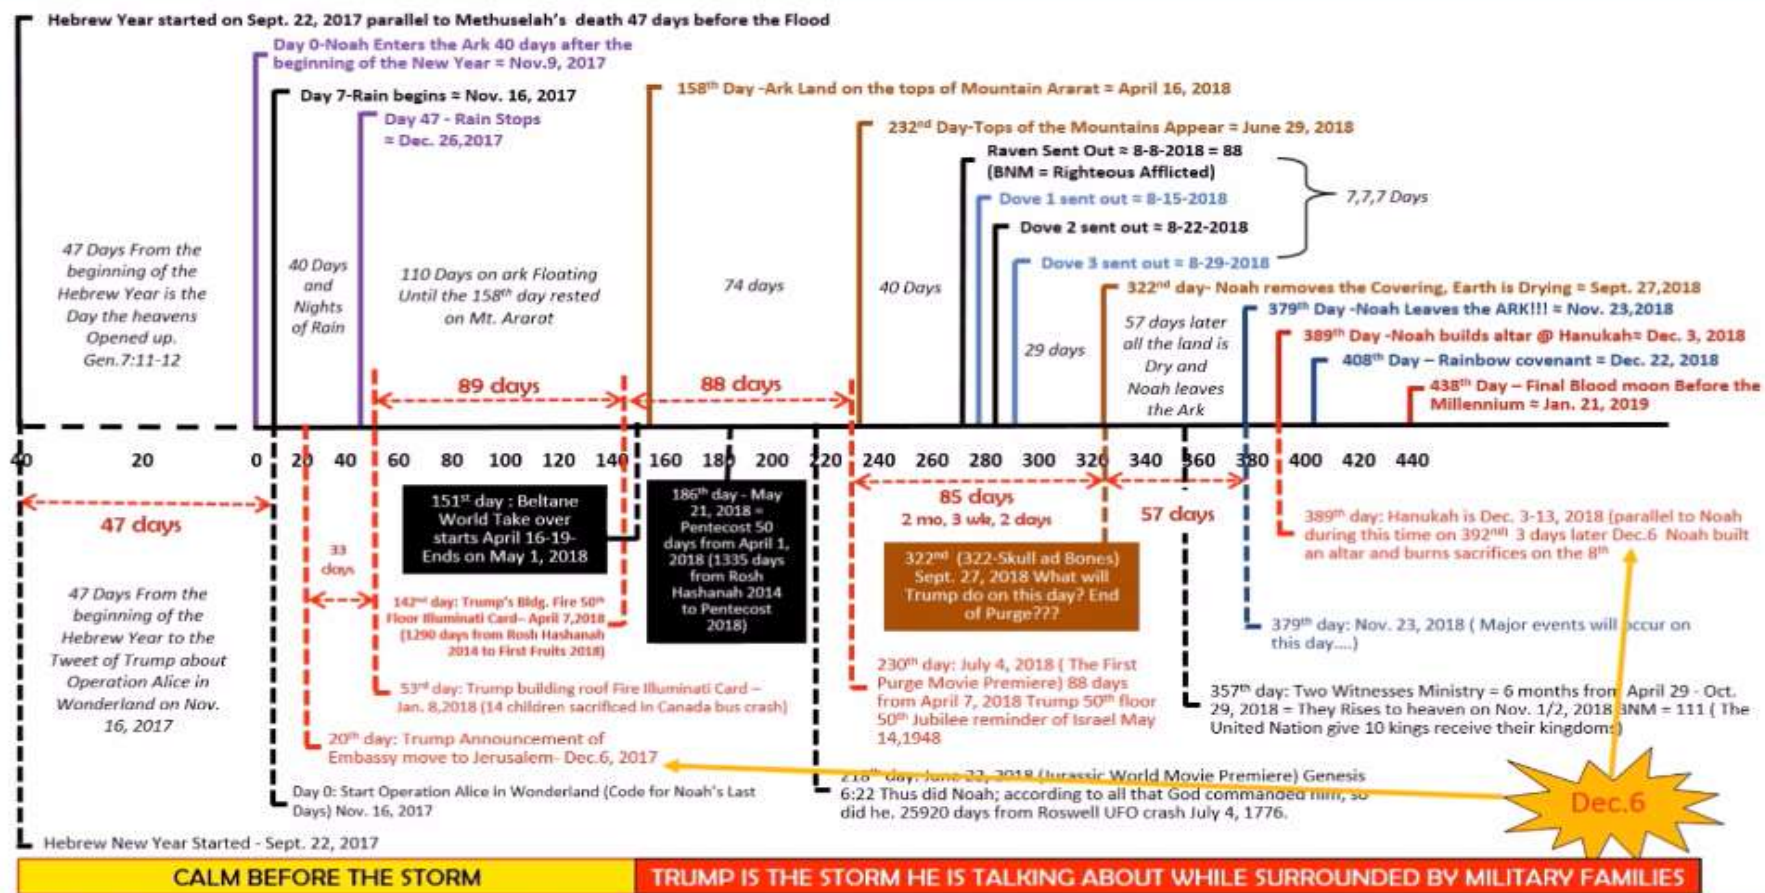

Trump Running his Last Days in Reverse to Noah's days i.e. Noah/Trump Last Days = NTLD God started with Judgement and moved to Calm. Trump is starting with Platitudes to encourage the Sheeple to follow him and Then moving to Judgement.