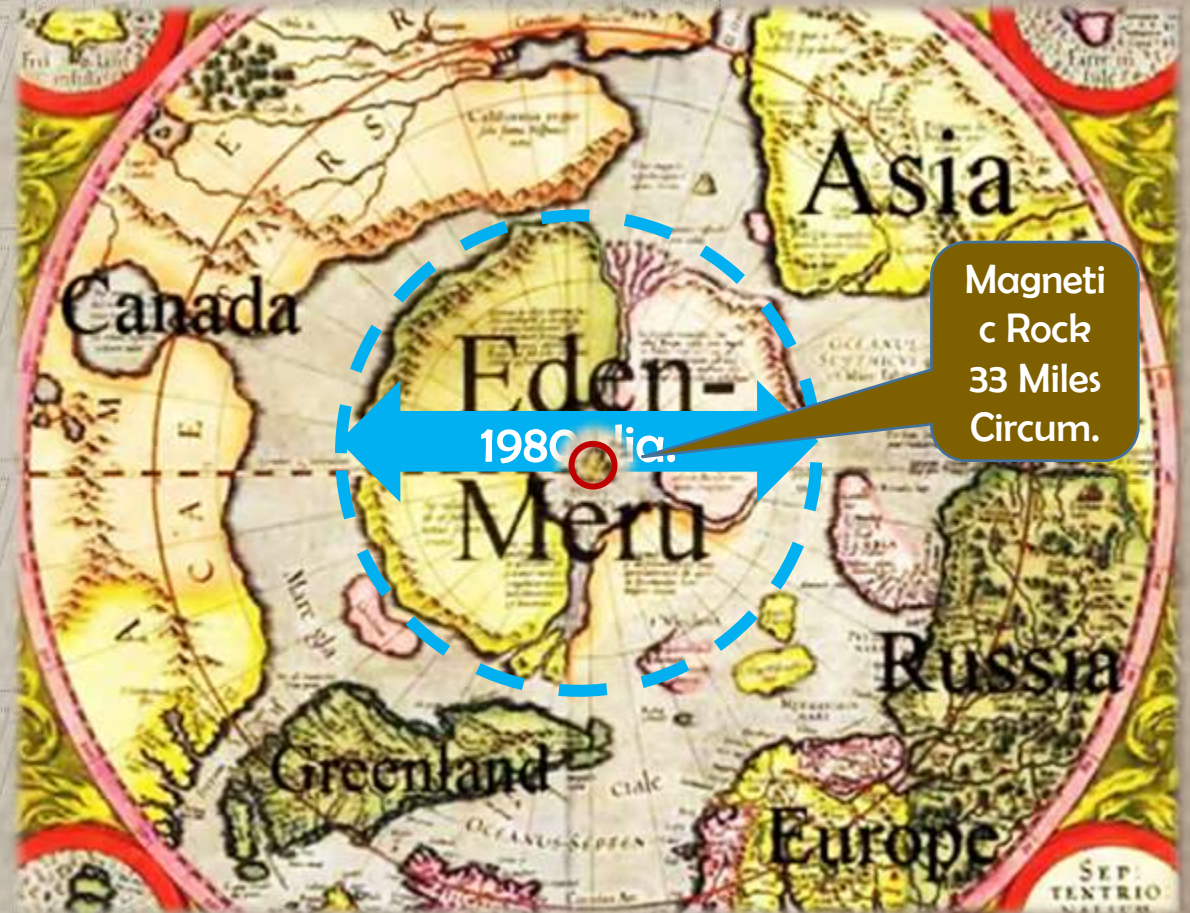

# Mercator Map (1569 AD)

As the Sun and Moon a  
Dumb creature apted in  
Expansion occurred leaving  
A the direct center of the  
Miles at the center of the  
North Pole in a circle of  
outward from the center in  
a Fibonacci pattern. When  
sur that happened the  
Mercator Map of 1569  
magnetic rock was hidden  
under snow and highlighted  
by 24 hours of light in the  
summer season. The angels  
of light (Fallen angels) come  
into the center of the  
can go as the Aurora  
Borealis in the North Pole.