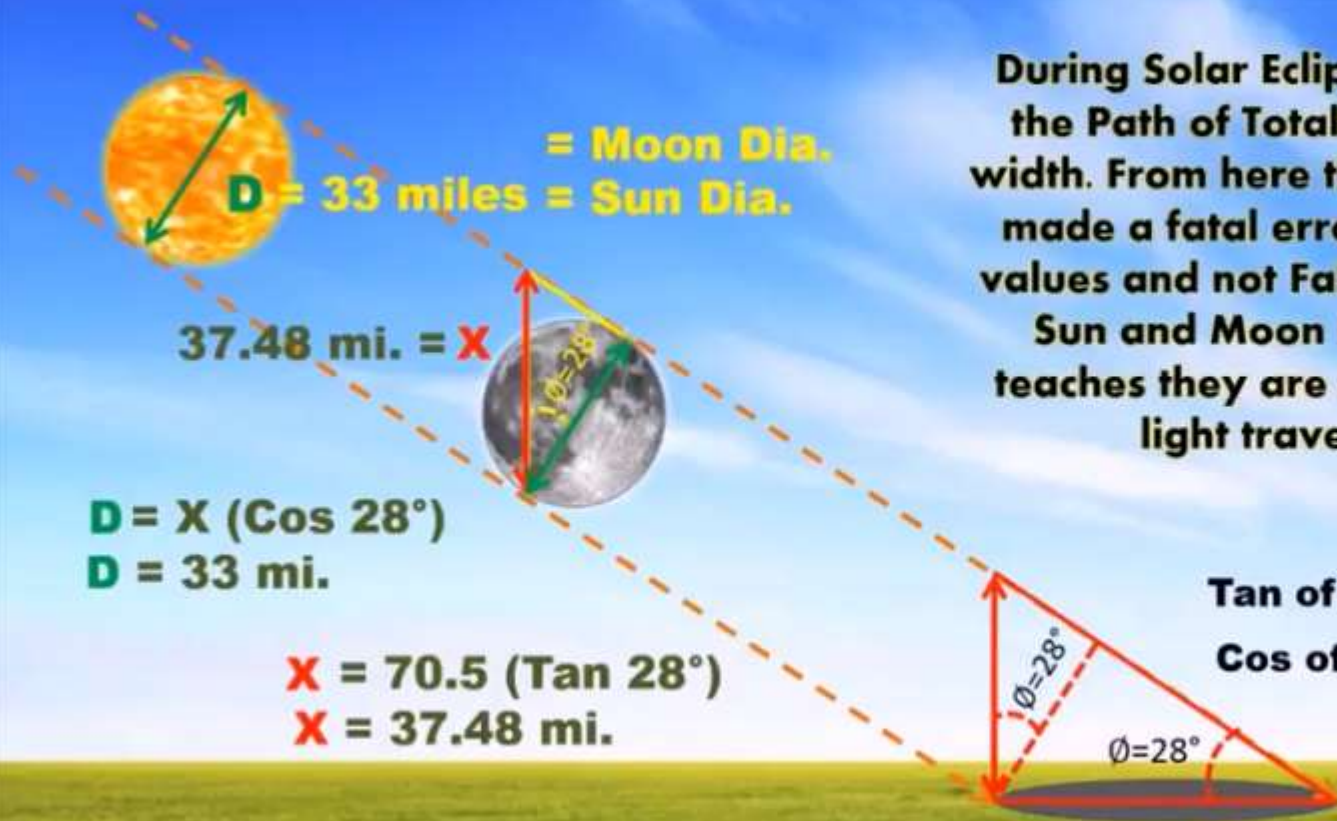

37.48 mi. = X

**D = X (Cos 28°)**  
**D = 33 mi.**

**X = 70.5 (Tan 28°)**  
**X = 37.48 mi.**

During Solar Eclipse the Shadow of the Path of Totality is 70.5 miles in width. From here the Globe Deceivers made a fatal error in giving actual values and not Fake News like CNN. Sun and Moon Shown as Enoch teaches they are the same size and light travels parallel.

During Solar Eclipse the Shadow the Path of Totality is 70.5 miles width. From here the Globe Deceiv made a fatal error in giving actu values and not Fake News like C Sun and Moon Shown as Enoch teaches they are the same size a light travels parallel.