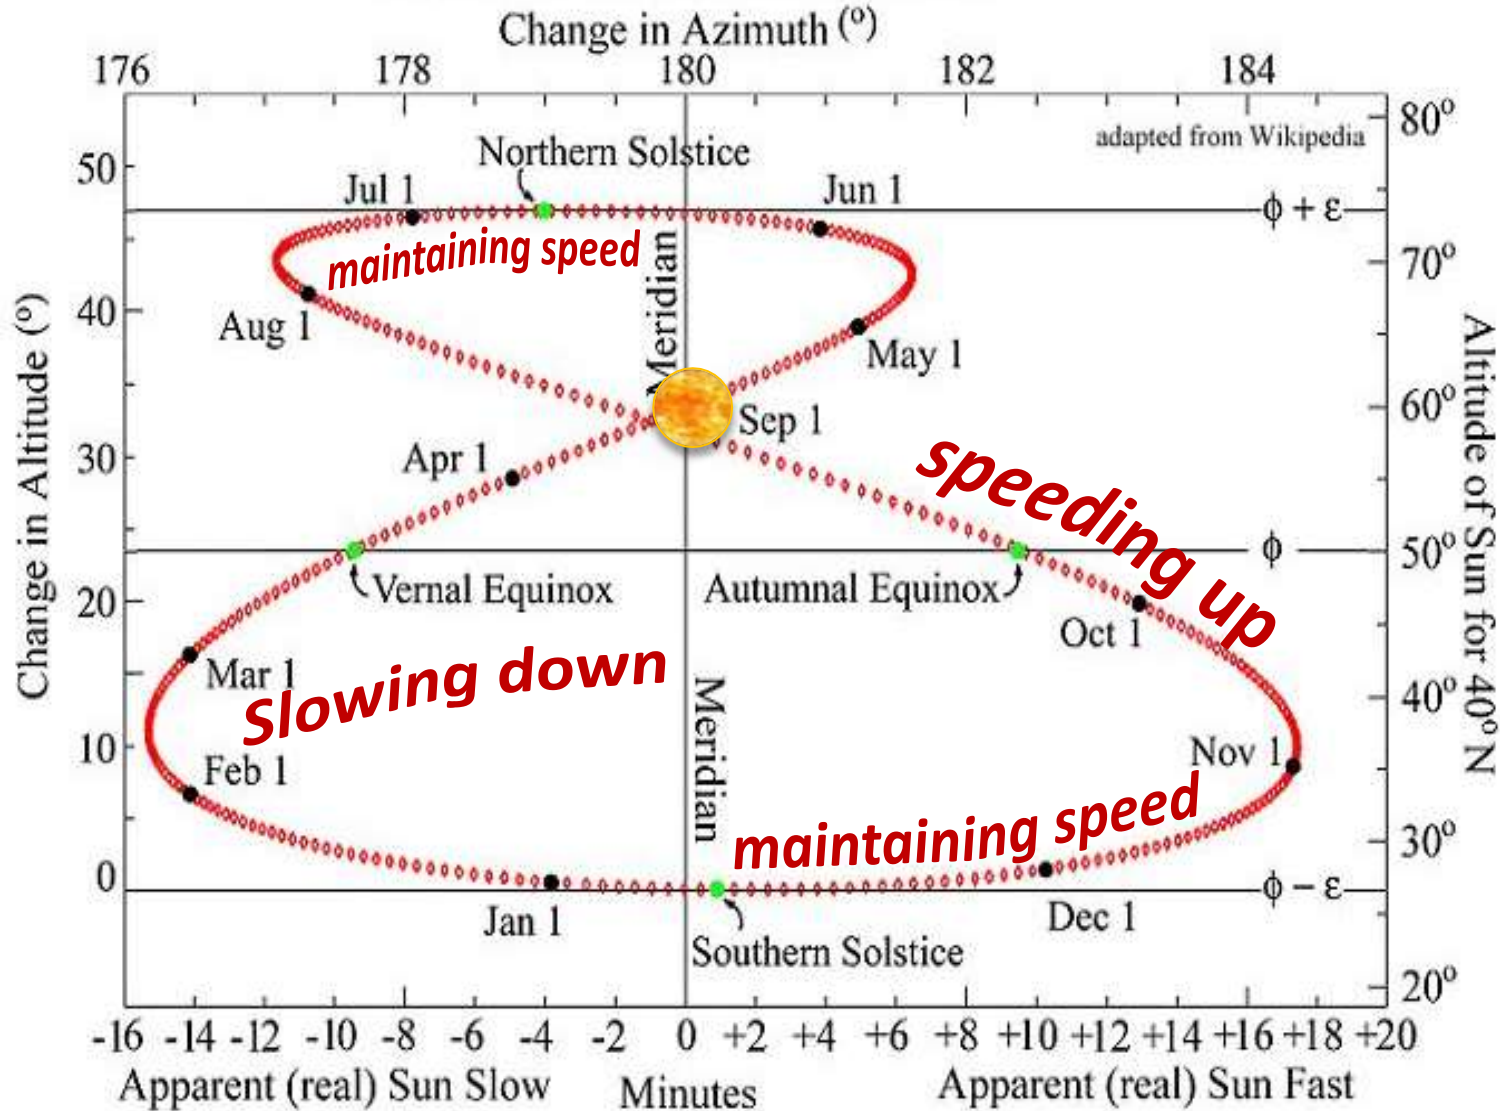

The ANALEMMA Path of the Sun shows the Speeding (increasing Fibonacci Distances travelled) and the Slowing Down (decreasing Fibonacci Distances travelled)