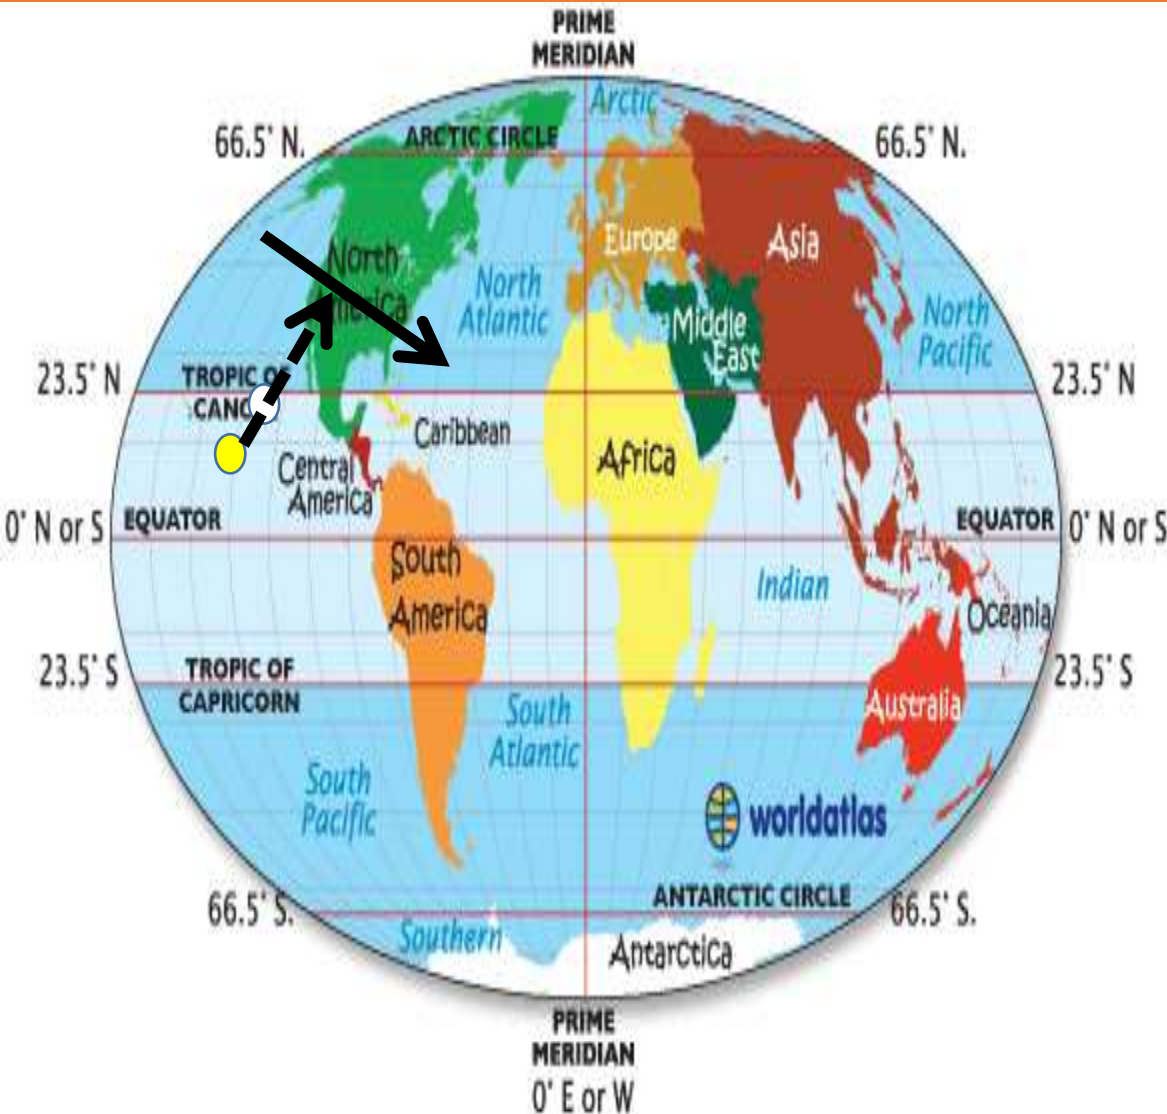

GAE reason for eclipse

Luke 8:17 For nothing is secret, that shall not be made manifest; neither any thing hid, that shall not be known and come abroad.

Enoch Calendar Necessary to Understand the Last Days!!!

Abib (Nisan) *Exodus 23:15		Zif [Iyyar] 1 Kings 6:1		Sivan (Esther 8:9)		Tammuz		Ab		(Elul) (Nehemia h 6:15)		Ethanin [Tishri] 1 Kings 8:2		Bul [Hesvan] 1 Kings 6:38		Kislev (Nehemia h 1:1)		Tebeth (Esther 2:16)		hebat (Zecharia h 1:7)		(Adar) (Esther 3:7)	
4th Gate		5th Gate		6th Gate		6th Gate		5th Gate		4th Gate		3rd Gate		2nd Gate		1st Gate		1st Gate		2nd Gate		3rd Gate	
Rosh Chodeshim 3/21		2 Chodesh 4/20		3 Chodesh 5/20		4 Chodesh 6/20		5 Chodesh 7/20		6 Chodesh 8/19		7 Chodesh Yom Teruah 9/19		8 Chodesh 10/19		9 Chodesh 11/18		10 Chodesh 12/19		11 Chodesh 1/18		12 Chodesh 2/17	
YOM	22	YOM	21	YOM	21	YOM	21	YOM	21	YOM	20	YOM	20	YOM	20	YOM	19	YOM	20	YOM	19	YOM	18
2	23	2 Shab	22	2	22	2	22	2 Shab	22	2	21	2	21	2 Shab	21	2	20	2	21	2 Shab	20	2	19
3	24	3	23	3	23	3	23	3	23	3	22	3	22	3	21	3	20	3	21	3	20	3	19
4 Shab	25	4	24	4	24	4 Shab	24	4	24	4	23	4	23	4	22	4	21	4	21	4 Shab	22	4	20
5	26	5	25	5	25	5	25	5	25	5	24	5	24	5	23	5	22	5	22	5	23	5	22
6	27	6	26	6	26	6	26	6	26	6	25	6	25	6	24	6	23	6	24	6	24	6	23
7	28	7	27	7 Shab	27	7	27	7	27	7	26	7 Shab	26	7	25	7	25	7	25	7	25	7	24
8	29	8	28	8	28	8	28	8	28	8	27	8	27	8	26	8	26	8	26	8	26	8	25
9	30	9 Shab	29	9	29	9	29	9 Shab	29	9	28	9	28	9	27	9	27	9	27	9	27	9	26
10	31	10	30	10	30	10	30	10	30	10	29	10	29	10	28	10	28	10	28	10	28	10	27
11 Shab	1	11	31	11	31	11 Shab	31	11	31	11	30	11 Shab	30	11	29	11	29	11	29	11	29	11	28
12	2	12	1	12	1	12	1	12	1	12	1	12	1	12	1	12	1	12	1	12	1	12	1
13	3	13	2	13	2	13	2	13	2	13	2	13	2	13	2	13	2	13	2	13	2	13	2
14	4	14	3	14	3	14	3	14	3	14	2	14	3	14	2	14	3	14	3	14	3	14	3
15	5	15	4	15	4	15	4	15	4	15	3	15	4	15	3	15	4	15	4	15	4	15	4
16	6	16	5	16	5	16	5	16	5	16	4	16	5	16	4	16	5	16	5	16	5	16	4
17	7	17	6	17	6	17	6	17	6	17	5	17	6	17	5	17	6	17	6	17	6	17	5
18 Shab	8	18	7	18	7	18	7	18	7	18	6	18	7	18	6	18	7	18	7	18	7	18	6
19	9	19	8	19	8	19	8	19	8	19	7	19	8	19	7	19	8	19	8	19	8	19	7
20	10	20	9	20	9	20	9	20	9	20	8	20	9	20	8	20	9	20	9	20	9	20	8
21	11	21	10	21	10	21	10	21	10	21	9	21	10	21	9	21	10	21	10	21	10	21	9
22	12	22	11	22	11	22	11	22	11	22	10	22	11	22	10	22	11	22	11	22	11	22	10
23	13	23	12	23	12	23	12	23	12	23	11	23	12	23	11	23	12	23	12	23	12	23	11
24	14	24	13	24	13	24	13	24	13	24	12	24	13	24	12	24	13	24	13	24	13	24	12
25 Shab	15	25	14	25	14	25	14	25	14	25	13	25	14	25	13	25	14	25	14	25	14	25	13
26 F.F.	16	26	15	26	15	26	15	26	15	26	14	26	15	26	14	26	15	26	15	26	15	26	14
27	17	27	16	27	16	27	16	27	16	27	15	27	16	27	15	27	16	27	16	27	16	27	15
28	18	28	17	28	17	28	17	28	17	28	16	28	17	28	16	28	17	28	17	28	17	28	16
29	19	29	18	29	18	29	18	29	18	29	17	29	18	29	17	29	18	29	18	29	18	29	17
30	20	30	19	30	19	30	19	30	19	30	18	30	19	30	18	30	19	30	19	30	19	30	18
				31	19					31	18					31	18					31	19

Three Principle Gates
Enoch 75:6-8

Season Leader
Jun 19
Hot Winds

Season Leader
Sep 18
Grateful odour, dew, rain, health, and life

Season Leader
Dec 18
Dew, rain, blight, and destruction

71:9 In the same manner it goes forth in the first month by the GREAT GATE.

THE GREAT GATE
SHUVAH
HA'SHANAH
March 20