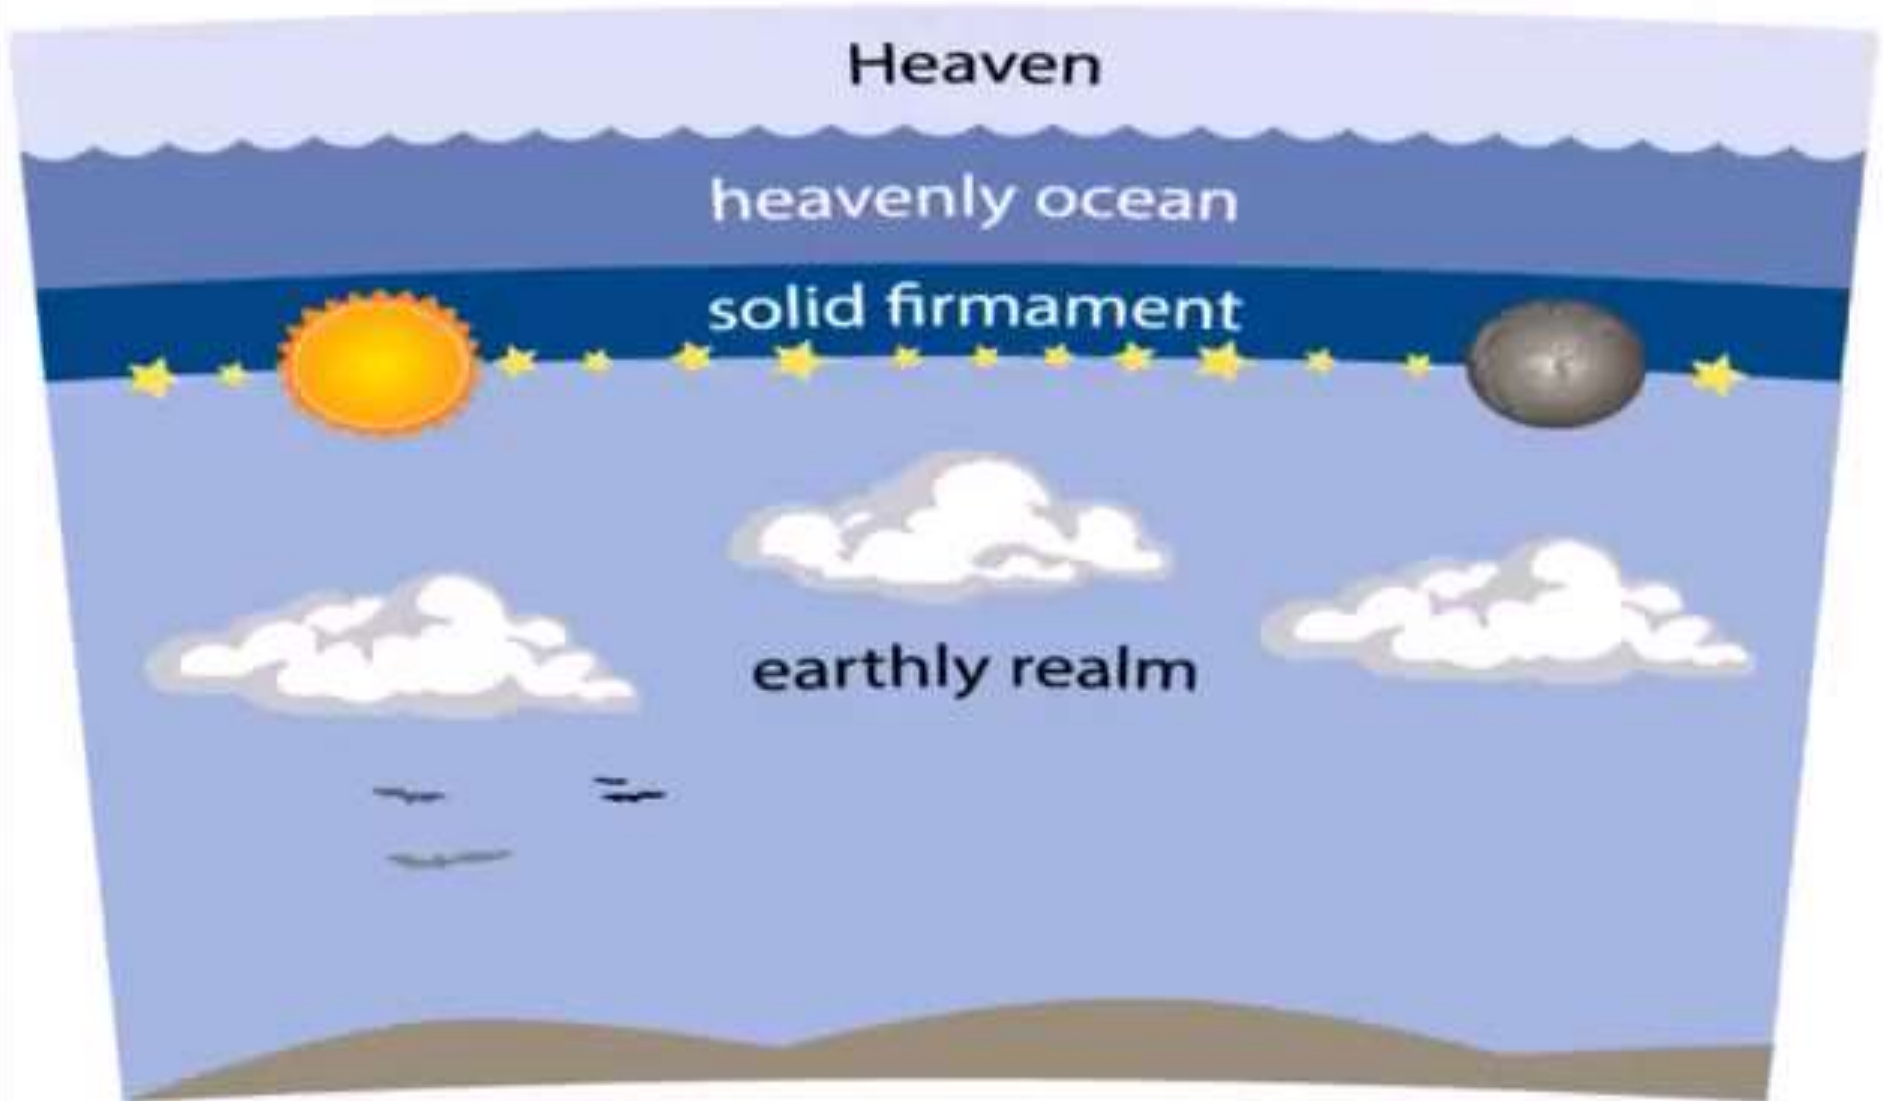

1 2 3 4 5 6

**Fall**  
**Summer**

**GATE** →

1 2 3 4 5 6

**Spring**  
**Winter**

Leelands Giza Pyramid Score lines may signify Pre Flood  
Time frame back to Aeon 1 = 31104 AM or 29088 BC