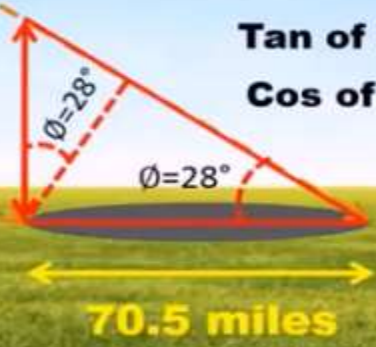

37.48 mi. = X

D = X (Cos 28°)
D = 33 mi.

X = 70.5 (Tan 28°)
X = 37.48 mi.

During Solar Eclipse the Shadow of the Path of Totality is 70.5 miles in width. From here the Globe Deceivers made a fatal error in giving actual values and not Fake News like CNN. Sun and Moon Shown as Enoch teaches they are the same size and light travels parallel.

Tan of 28° = 0.5317
Cos of 28° = 0.8829