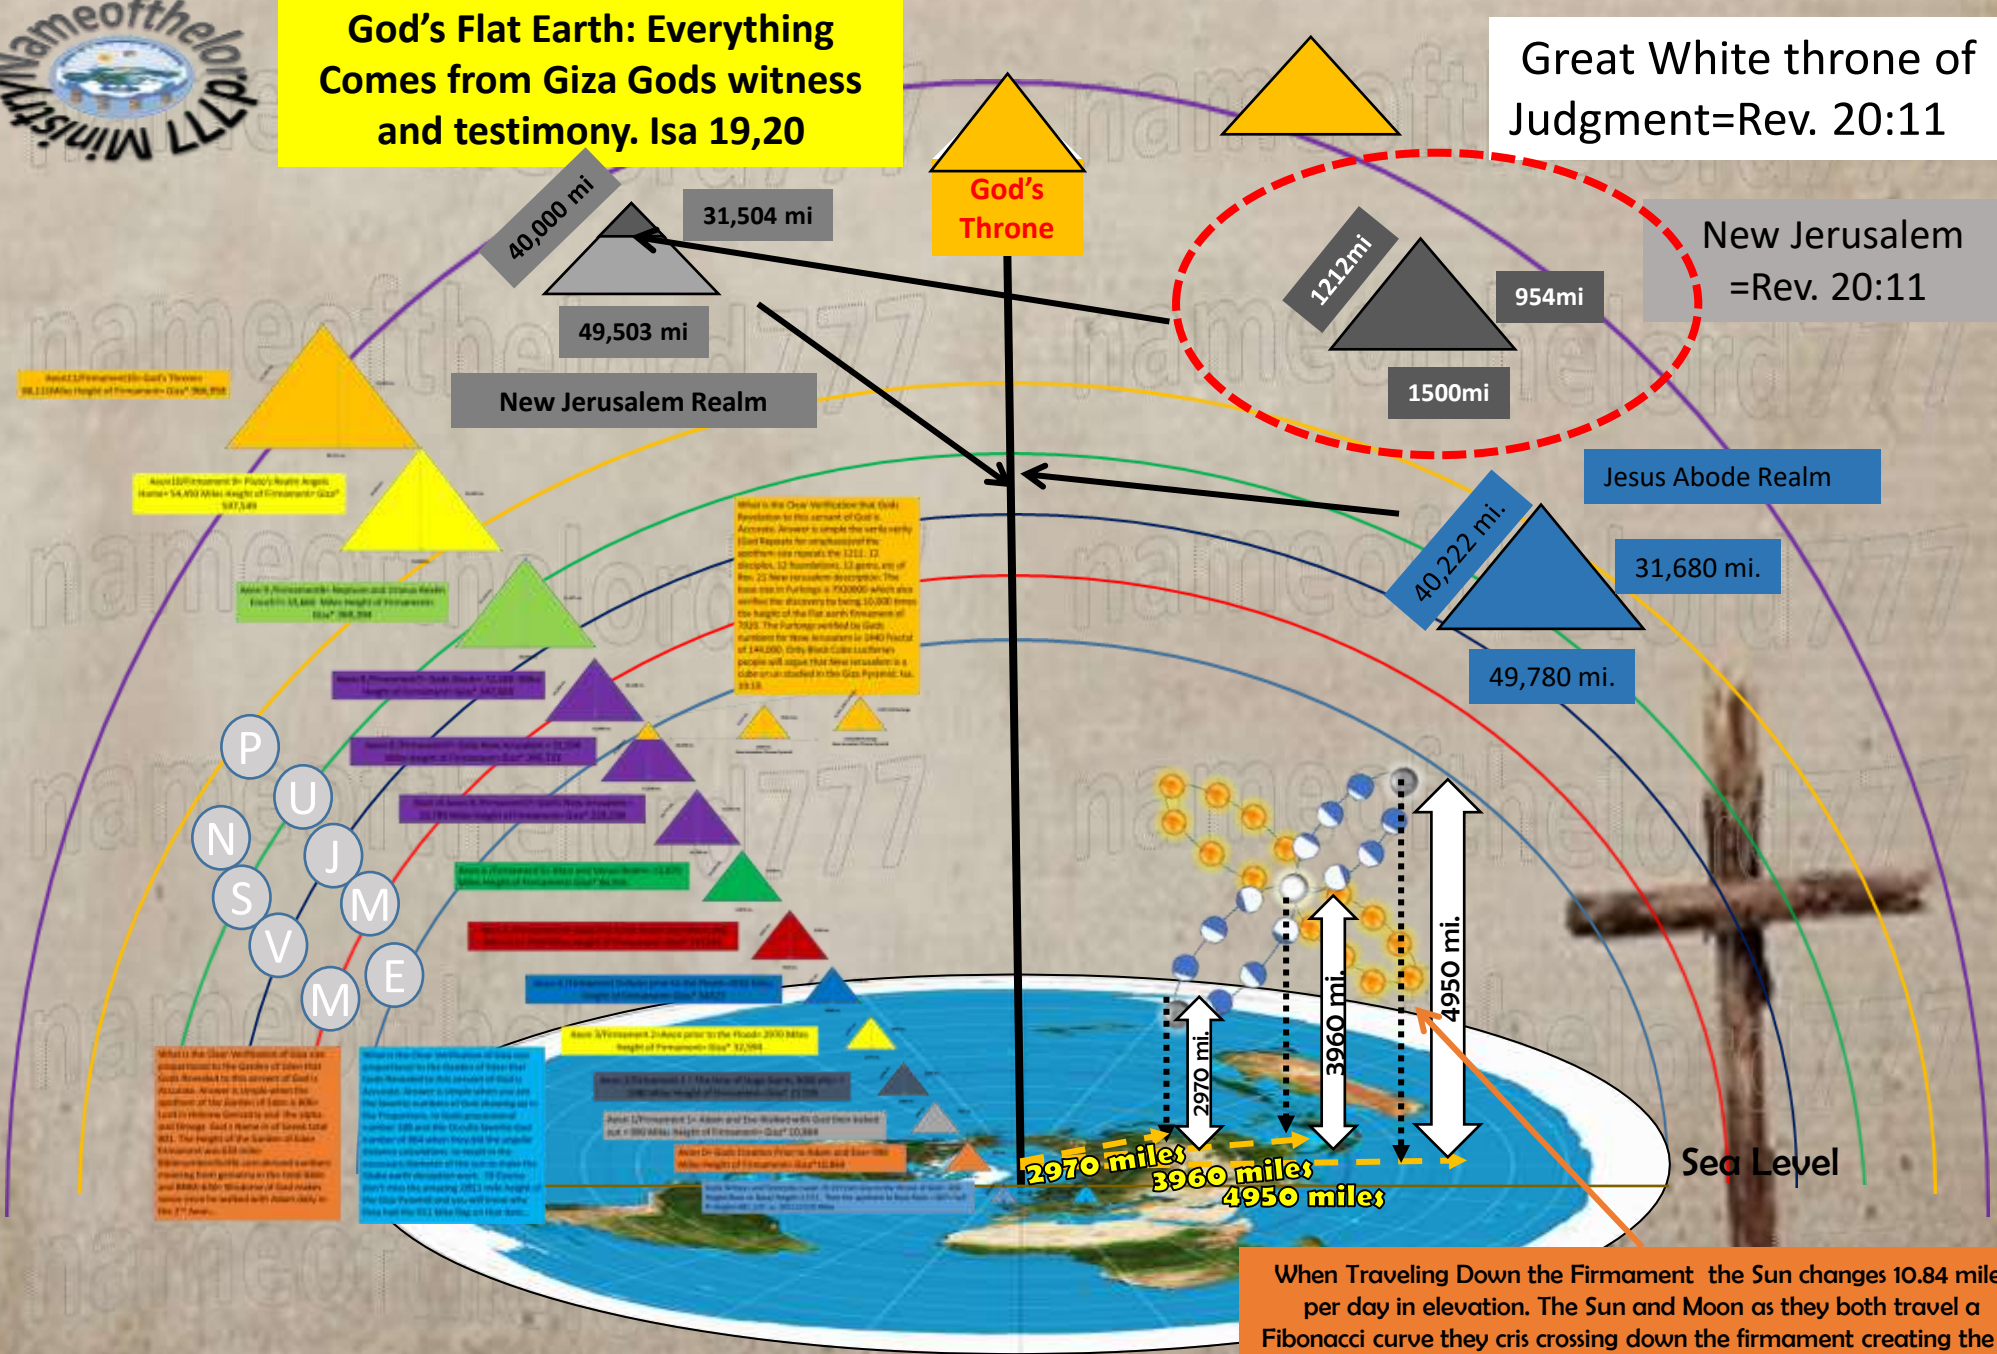

**God's Flat Earth: Everything Comes from Giza Gods witness and testimony. Isa 19,20**

**Great White throne of Judgment=Rev. 20:11**

New Jerusalem =Rev. 20:11

Jesus Abode Realm

New Jerusalem Realm

God's Throne