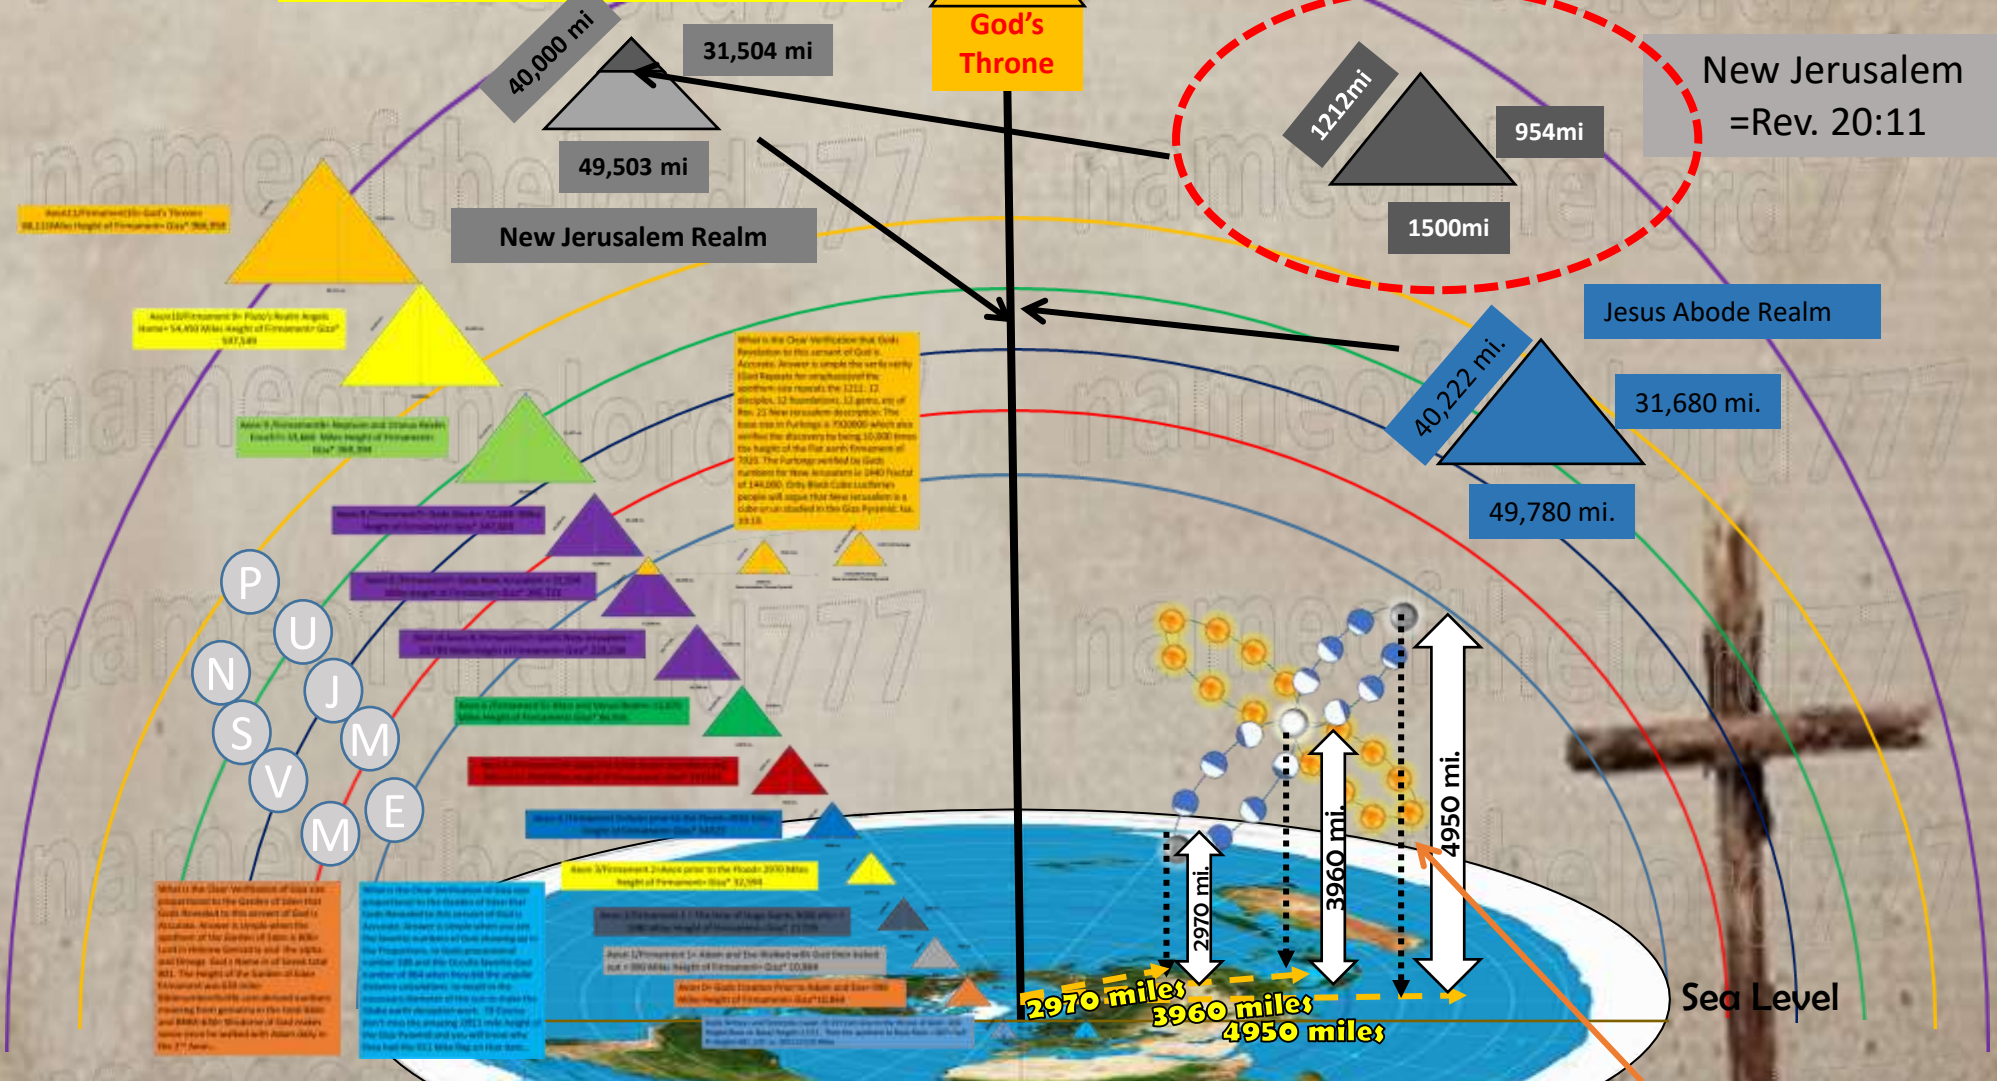

God's Flat Earth: Everything Comes from Giza Gods witness and testimony. Isa 19,20

Great White throne of Judgment=Rev. 20:11

New Jerusalem Realm

New Jerusalem =Rev. 20:11

Jesus Abode Realm

Sea Level

God's Throne

P
U
N
S
V
J
M
E

Acad 12 Firmament (In Gods Throne) 49,503 Miles Height of Firmament (Isa 66:1,6) 49,503

1212 mi

954 mi

1500 mi

40,222 mi.

31,680 mi.

49,780 mi.

2970 miles

3960 miles

4950 miles

When Traveling Down the Firmament the Sun changes 10.84 miles per day in elevation. The Sun and Moon as they both travel a Fibonacci curve they cross down the firmament creating the 14 phases of the moon. The Moon changes elevation per day by 67.05 miles a day and stays at 45 ° to the Flat Earth North Pole.