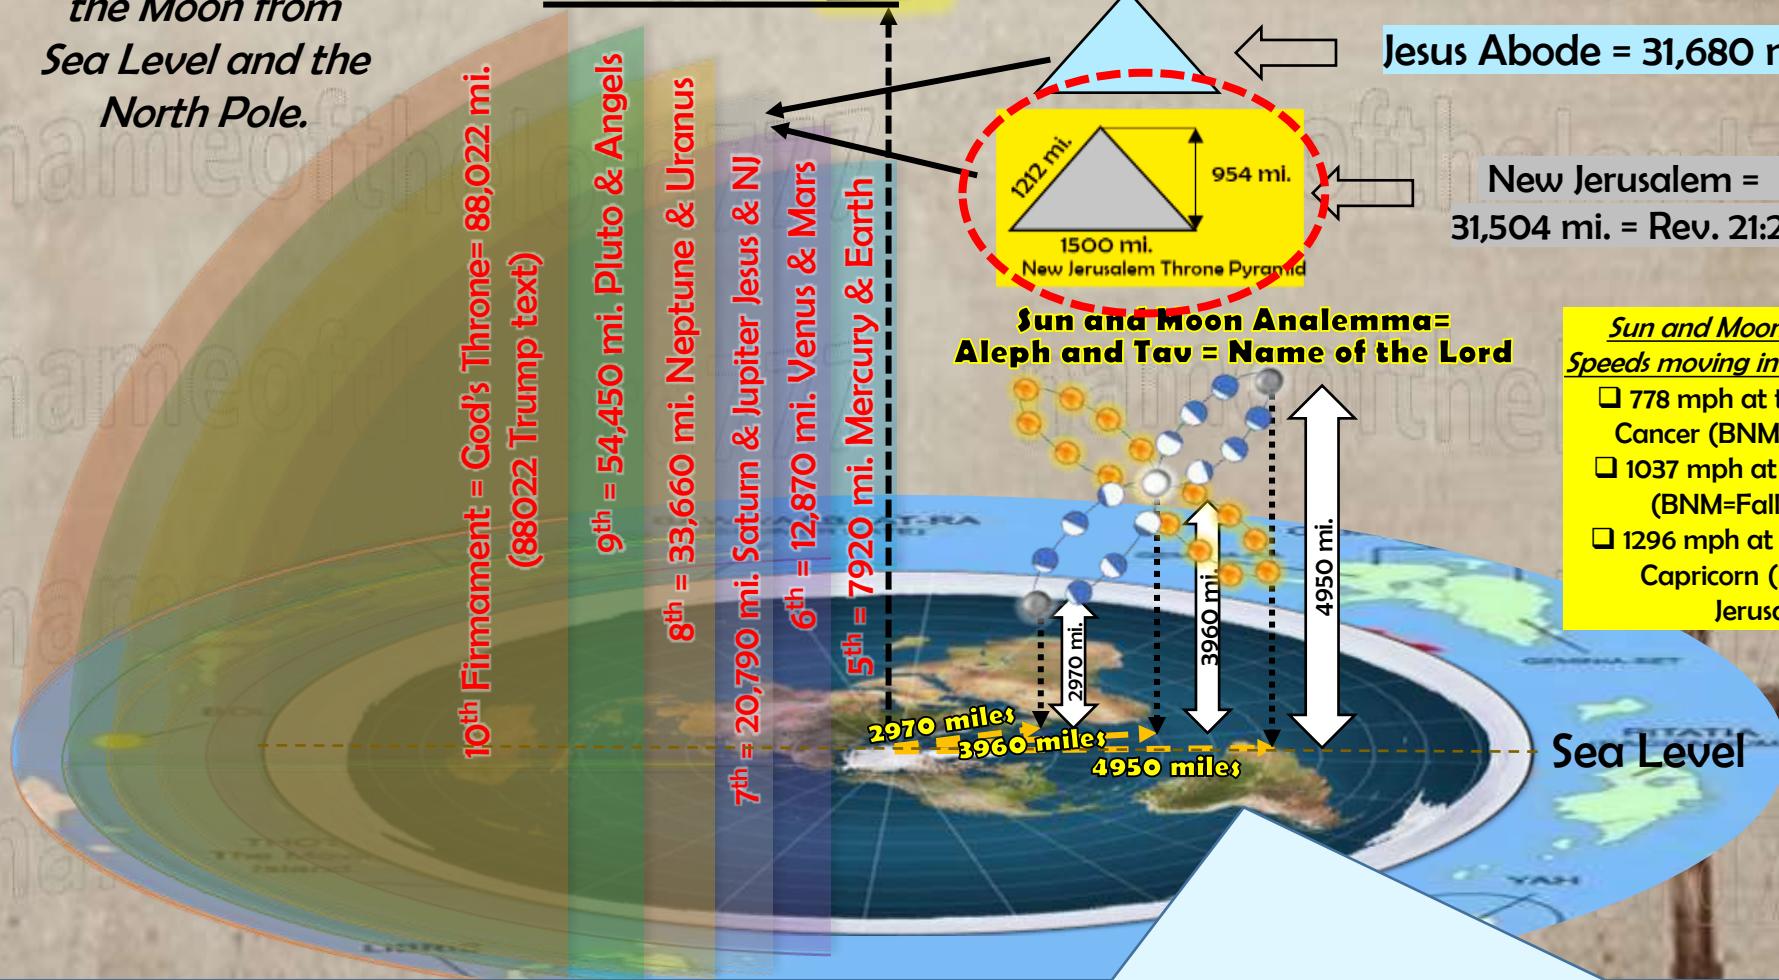

6<sup>th</sup> = 12,870 mi. Venus & Mars

5<sup>th</sup> = 7920 mi. Mercury & Earth

Sea Level

When Traveling the Firmament, the Sun with a complete cycle = 365.24 days changes 10.84 miles in elevation as it travel a Fibonacci curve crisscrossing the Moon down the firmament. The Moon creating the 14 phases changes elevation and increases by 67.05 miles a day with a complete cycle = 59.06 days. Daily snapshots from the same spot will create the Analemma. For