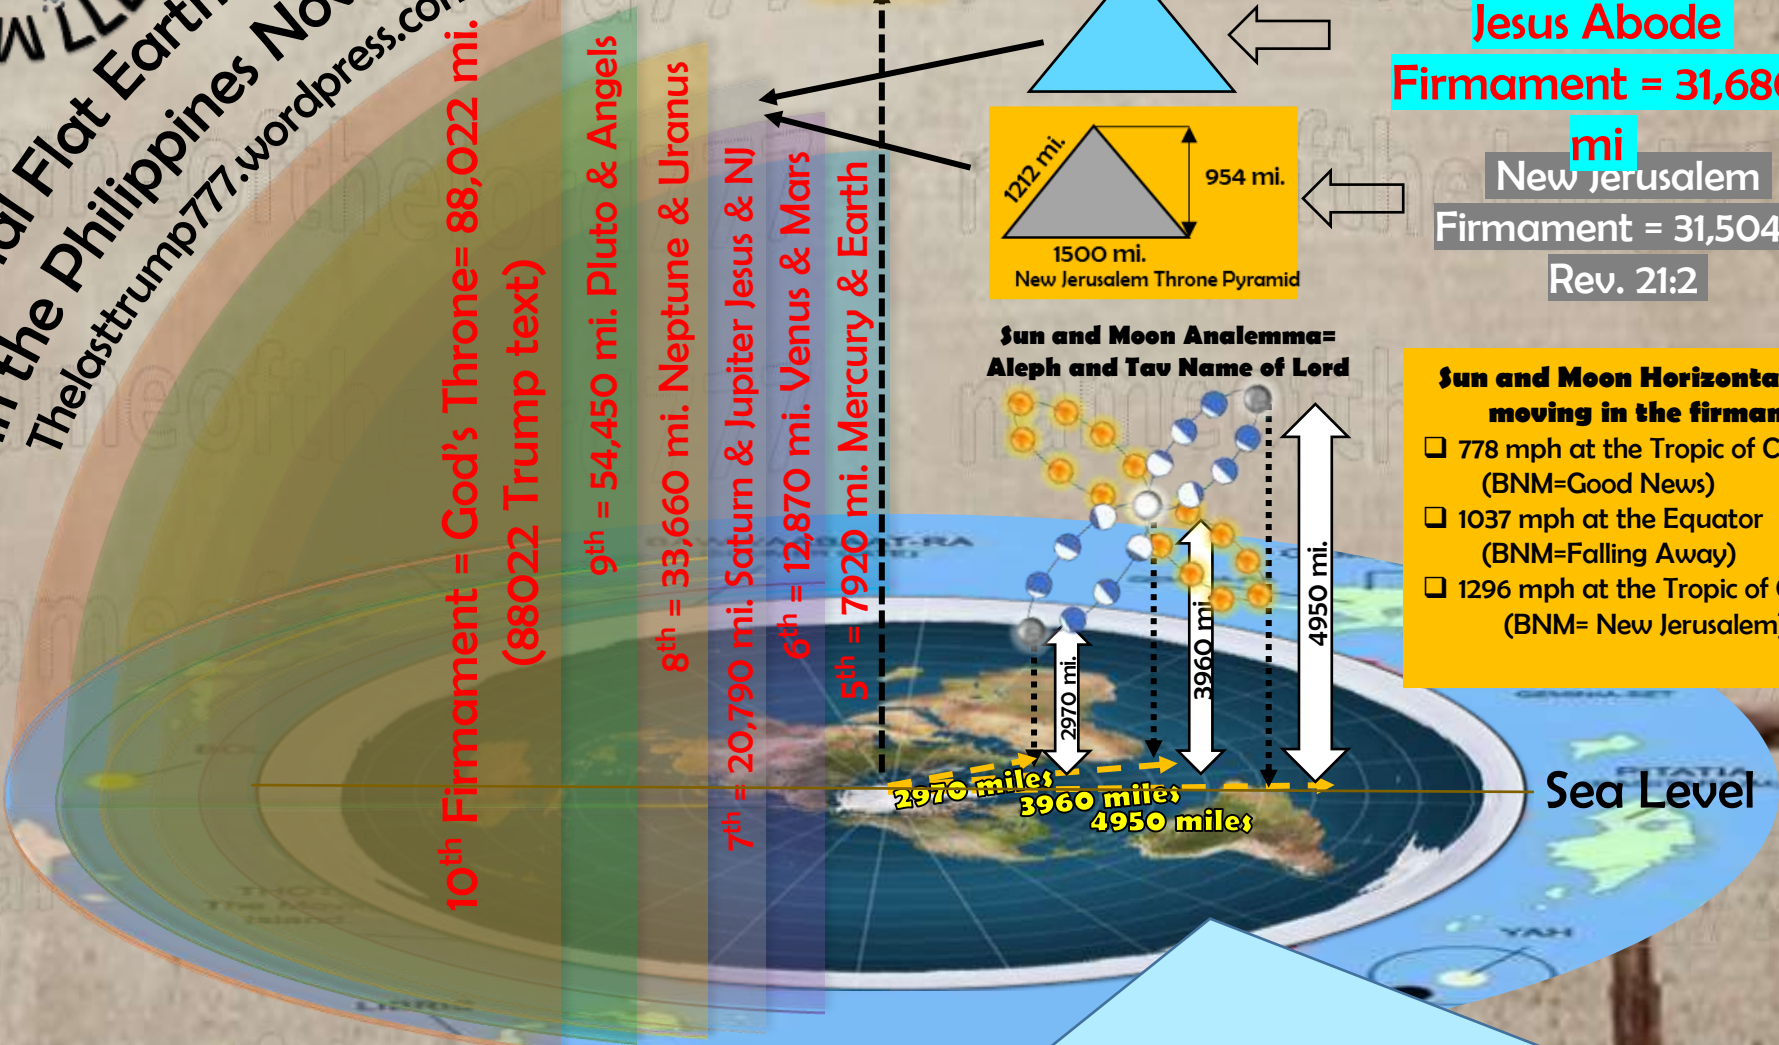

Jesus Abode  
 Firmament = 31,680  
 mi

New Jerusalem  
 Firmament = 31,504 =  
 Rev. 21:2

Sun and Moon Analemma=  
 Aleph and Tav Name of Lord

- Sun and Moon Horizontal Speeds moving in the firmament**
- 778 mph at the Tropic of Cancer (BNM=Good News)
  - 1037 mph at the Equator (BNM=Falling Away)
  - 1296 mph at the Tropic of Capricorn (BNM= New Jerusalem)