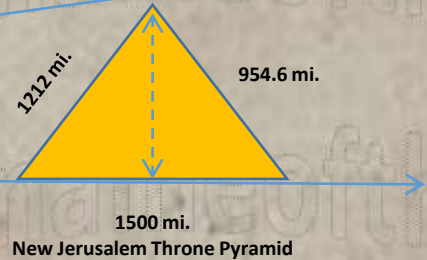

nameofthelord777

nameofthelord777

0 Miles
5

Jerusalem = 31,504
Giza* 345,733

ment7= God's New Jerusalem =
Firmament= Giza* 228,158

(God Repeats for emphasis) of the apothem size repeats the 1212. 12 disciples, 12 foundations, 12 gems, etc of Rev. 21 New Jerusalem description. The base size in Furlongs is 7920000 which also verifies the discovery by being 10,000 times the height of the Flat earth firmament of 7920. The Furlongs verified by Gods numbers for New Jerusalem ie 1440 fractal of 144,000. Only Black Cube Luciferian people will argue that New Jerusalem is a cube or un studied in the Giza Pyramid. Isa. 19:19.