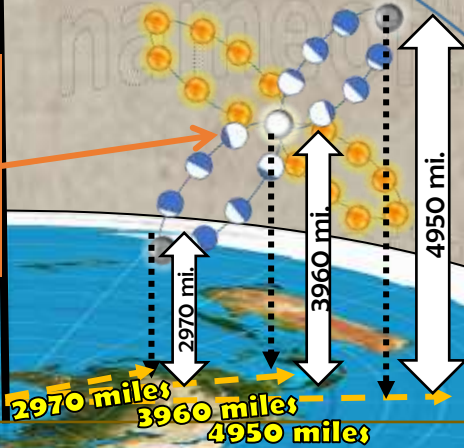

God's Throne

31,680mi Jesus Home

31,504mi= New Jerusalem

Jesus Abode 31,504mi

9=54,450 mi

8=33,660 mi

7=20,790 mi

6= 12,870 mi

5=7920 mi

P
U
N
S
V
M
J
M
E

When Traveling Down the Firmament Sun the Sun changes 10.84 miles per day in elevation. The Sun and Moon as they both travel a Fibonacci curve they criss crossing down the firmament creating the 14 phases of the moon. The Moon changes elevation per day by 67.05 miles a day.