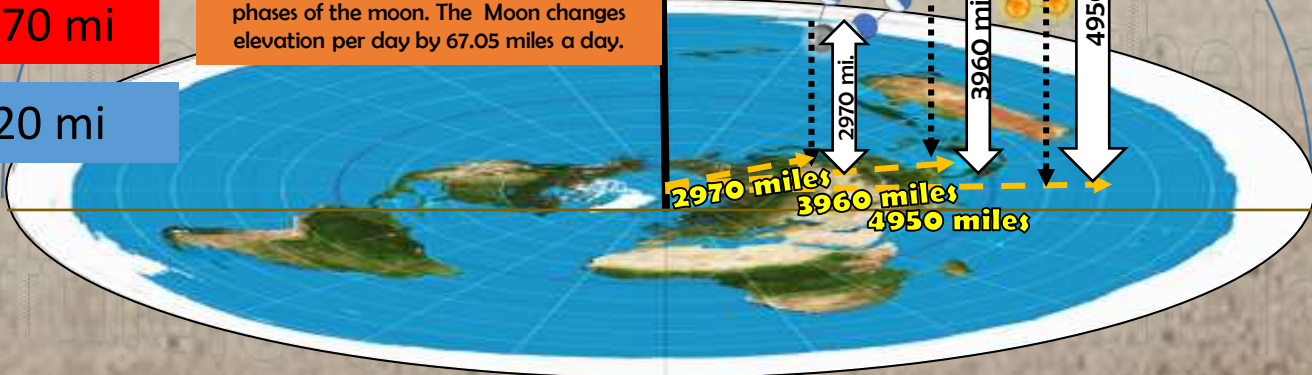

Jesus Abode 31,504mi

9=54,450 mi

8=33,660 mi

7=20,790 mi

6= 12,870 mi

5=7920 mi

P
U
N
S
V
M
J
M
E

When Traveling Down the Firmament Sun the Sun changes 10.84 miles per day in elevation. The Sun and Moon as they both travel a Fibonacci curve they criss crossing down the firmament creating the 14 phases of the moon. The Moon changes elevation per day by 67.05 miles a day.