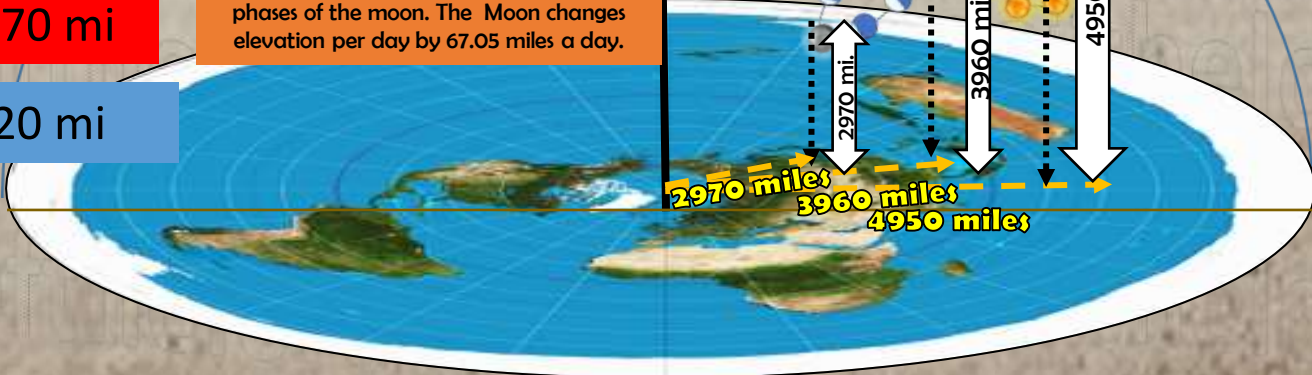

God's Throne

31,680mi Jesus Home

31,504mi= New Jerusalem

Jesus Abode 31,504mi

9=54,450 mi

8=33,660 mi

7=20,790 mi

6= 12,870 mi

5=7920 mi

P
U
N
S
V
M
J
M
E

When Traveling Down the Firmament Sun the Sun changes 10.84 miles per day in elevation. The Sun and Moon as they both travel a Fibonacci curve they criss crossing down the firmament creating the 14 phases of the moon. The Moon changes elevation per day by 67.05 miles a day.