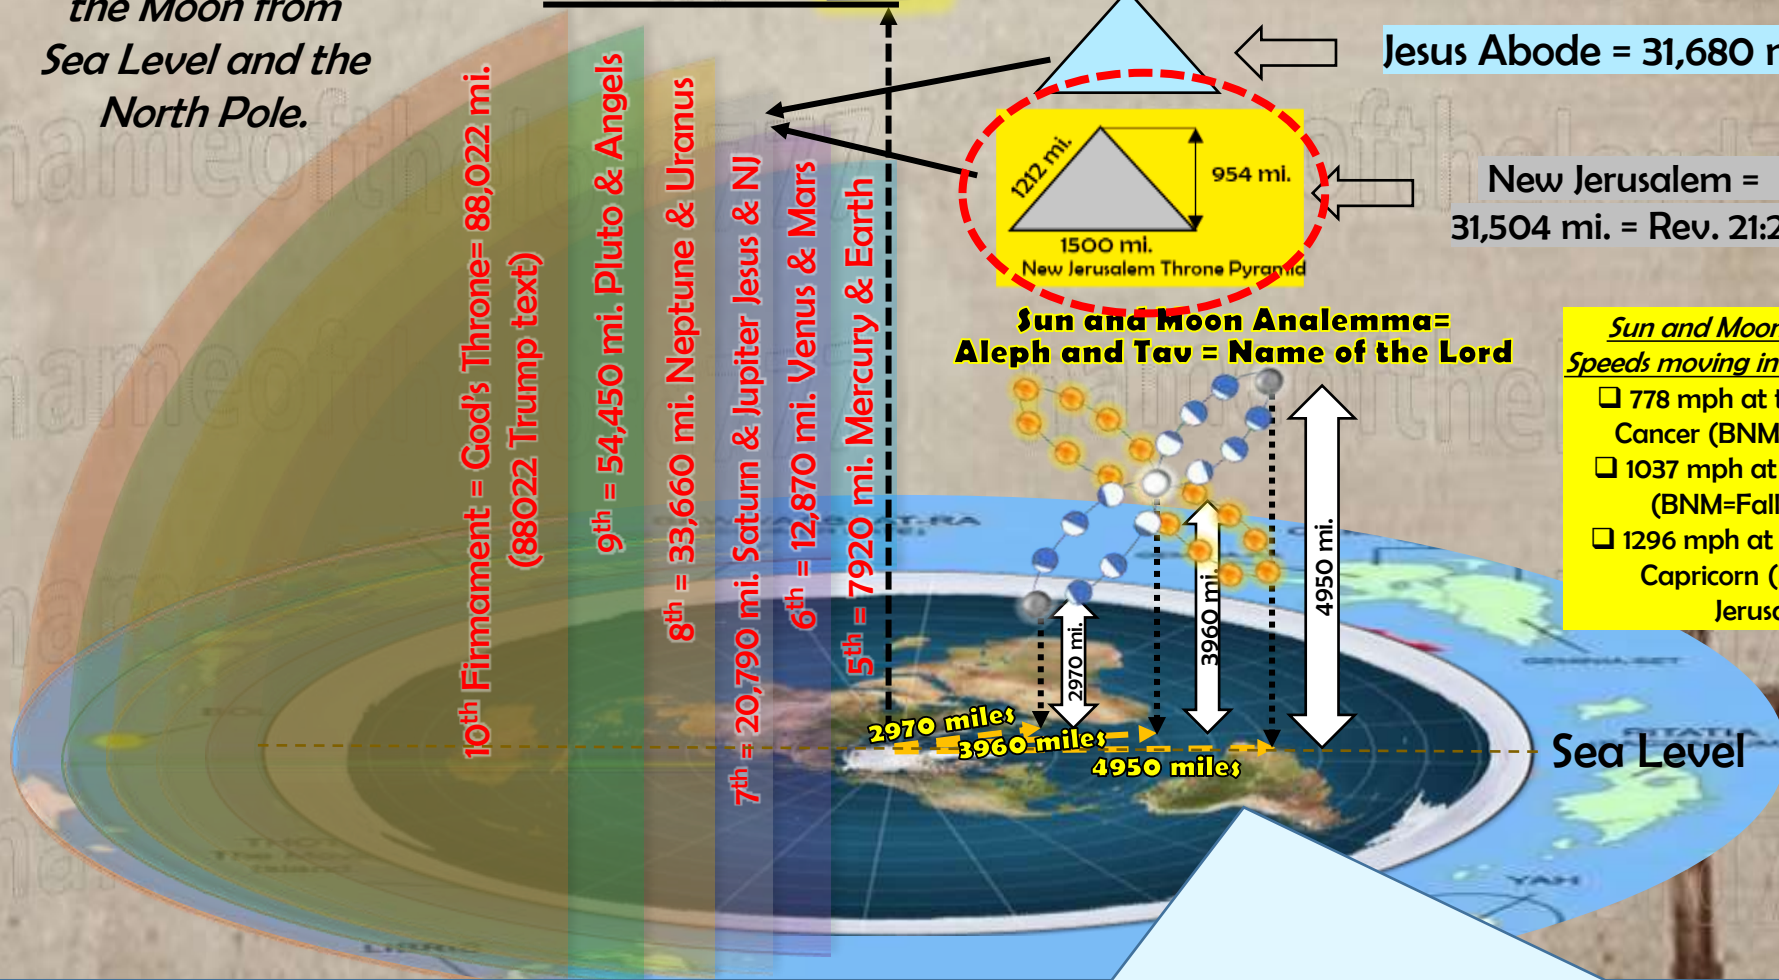

New Jerusalem = 31,504 mi. = Rev. 21:2

Sun and Moon Analemma = Aleph and Tav = Name of the Lord

Sun and Moon Horizontal Speeds moving in the firmament

- ☐ 778 mph at the Tropic of Cancer (BNM=Good News)
- ☐ 1037 mph at the Equator (BNM=Falling Away)
- ☐ 1296 mph at the Tropic of Capricorn (BNM= New Jerusalem)

10th Firmament = God's Throne = 88,022 mi. (88022 Trump text)

9th = 54,450 mi. Pluto & Angels

8th = 33,660 mi. Neptune & Uranus

7th = 20,790 mi. Saturn & Jupiter Jesus & NJ

6th = 12,870 mi. Venus & Mars

5th = 7920 mi. Mercury & Earth