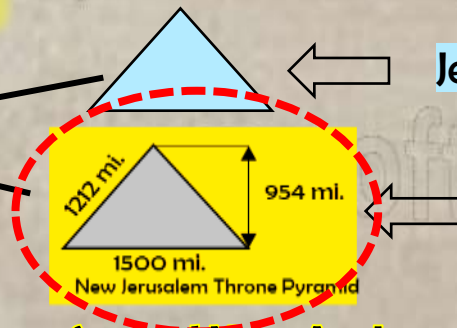

New Jerusalem = 31,504 mi. = Rev. 21:2

Sun and Moon Analemma = Aleph and Tav = Name of the Lord

Sun and Moon Horizontal Speeds moving in the firmament

- ☐ 778 mph at the Tropic of Cancer (BNM=Good News)
- ☐ 1037 mph at the Equator (BNM=Falling Away)
- ☐ 1296 mph at the Tropic of Capricorn (BNM= New Jerusalem)