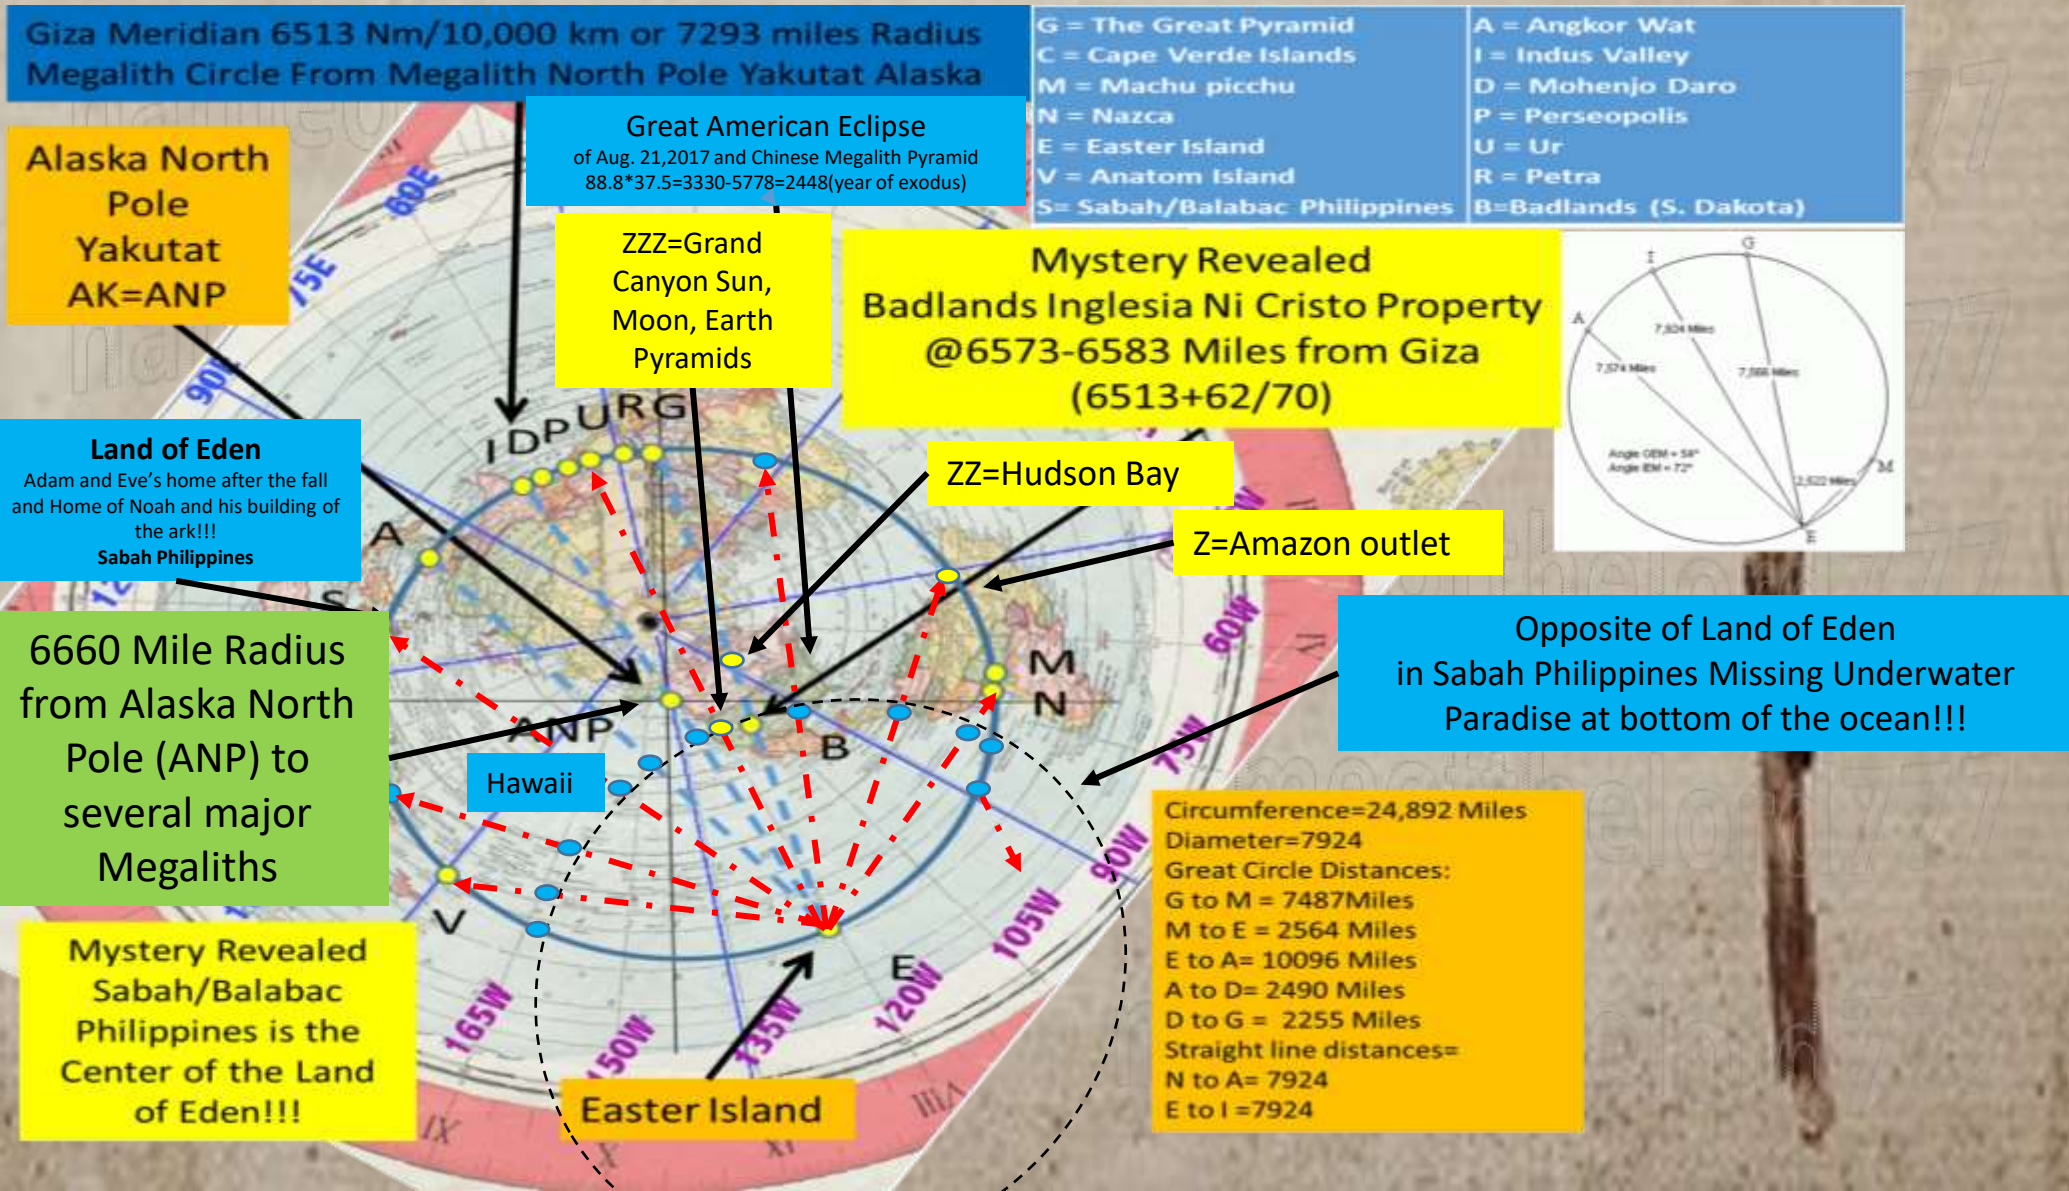

Along the Megalith North Pole Equator Sabah Appears to be the center of all the Islands talked about in the Bible- With Angkor Watt as the perimeter point