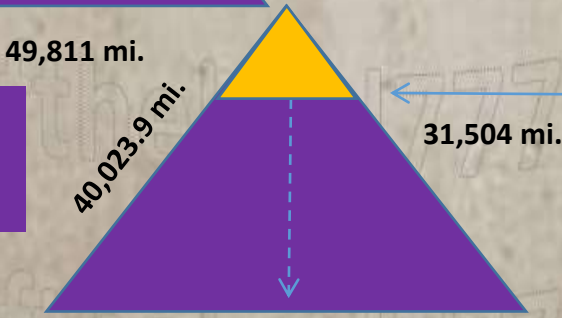

nameofthelord777

nameofthelord777

0 Miles
5

Jerusalem = 31,504
Giza* 345,733

ment7= God's New Jerusalem =
Firmament= Giza* 228,158

(God Repeats for emphasis) of the apothem size repeats the 1212. 12 disciples, 12 foundations, 12 gems, etc of Rev. 21 New Jerusalem description. The base size in Furlongs is 7920000 which also verifies the discovery by being 10,000 times the height of the Flat earth firmament of 7920. The Furlongs verified by Gods numbers for New Jerusalem ie 1440 fractal of 144,000. Only Black Cube Luciferian people will argue that New Jerusalem is a cube or un studied in the Giza Pyramid. Isa. 19:19.