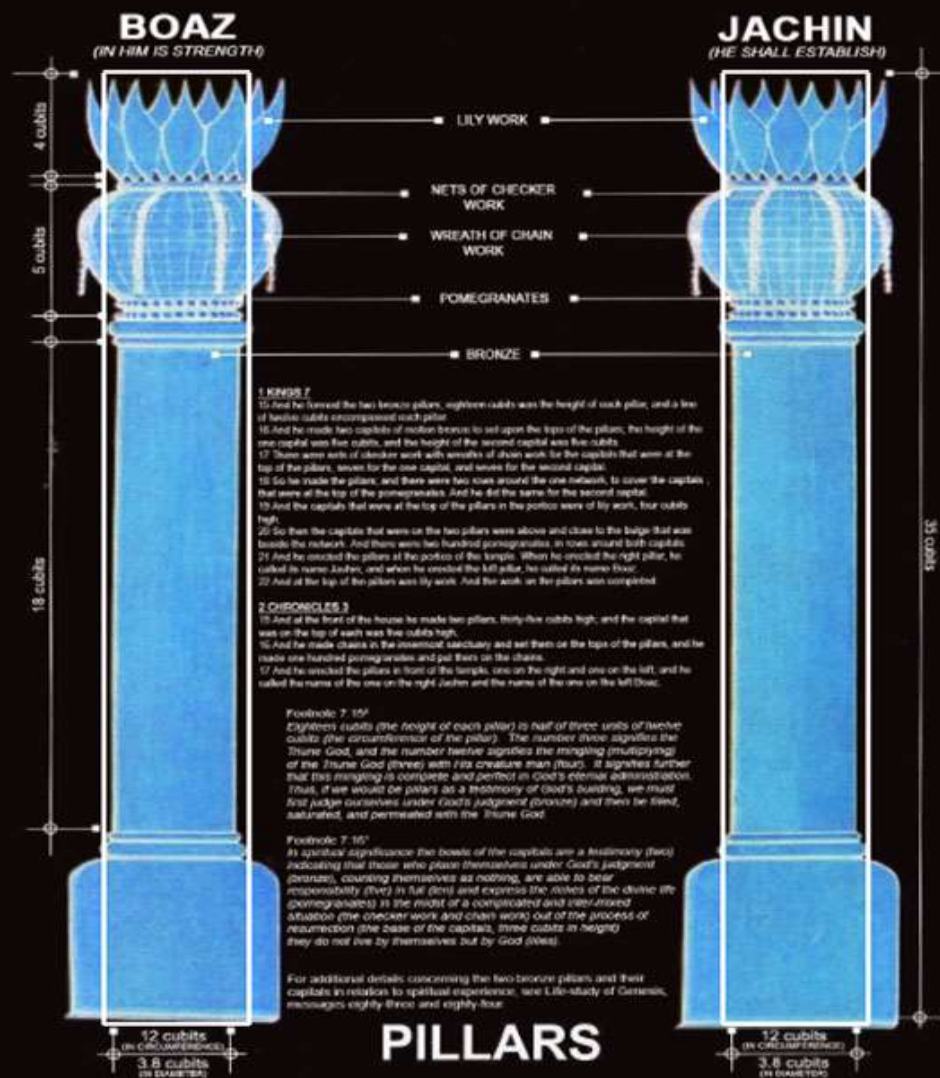

Luke 8:17 For nothing is secret, that shall not be made manifest; neither any thing hid, that shall not be known and come abroad.

Boaz and Jachin Knocked down to build one New World Order Tower total Symbolizm