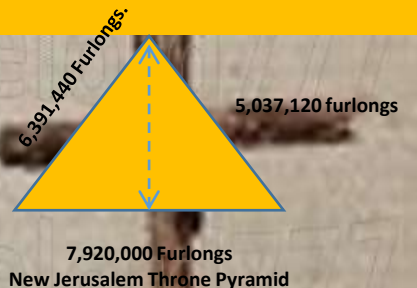

5=7920 mi

P
U
N
S
V
M
J
M
E

When Traveling Down the Firmament Sun the Sun changes 10.84 miles per day in elevation. The Sun and Moon as they both travel a Fibonacci curve they criss crossing down the firmament creating the 14 phases of the moon. The Moon changes elevation per day by 67.05 miles a day.

nameofthelord777

nameofthelord777

0 Miles
5

Jerusalem = 31,504
Giza* 345,733

ment7= God's New Jerusalem =
Firmament= Giza* 228,158

(God Repeats for emphasis) of the apothem size repeats the 1212. 12 disciples, 12 foundations, 12 gems, etc of Rev. 21 New Jerusalem description. The base size in Furlongs is 7920000 which also verifies the discovery by being 10,000 times the height of the Flat earth firmament of 7920. The Furlongs verified by Gods numbers for New Jerusalem ie 1440 fractal of 144,000. Only Black Cube Luciferian people will argue that New Jerusalem is a cube or un studied in the Giza Pyramid. Isa. 19:19.