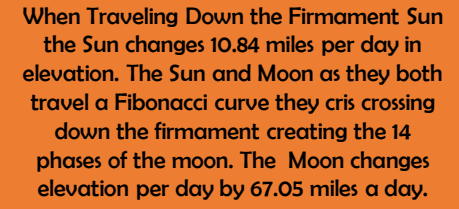

When Traveling Down the Firmament Sun the Sun changes 10.84 miles per day in elevation. The Sun and Moon as they both travel a Fibonacci curve they criss crossing down the firmament creating the 14 phases of the moon. The Moon changes elevation per day by 67.05 miles a day.