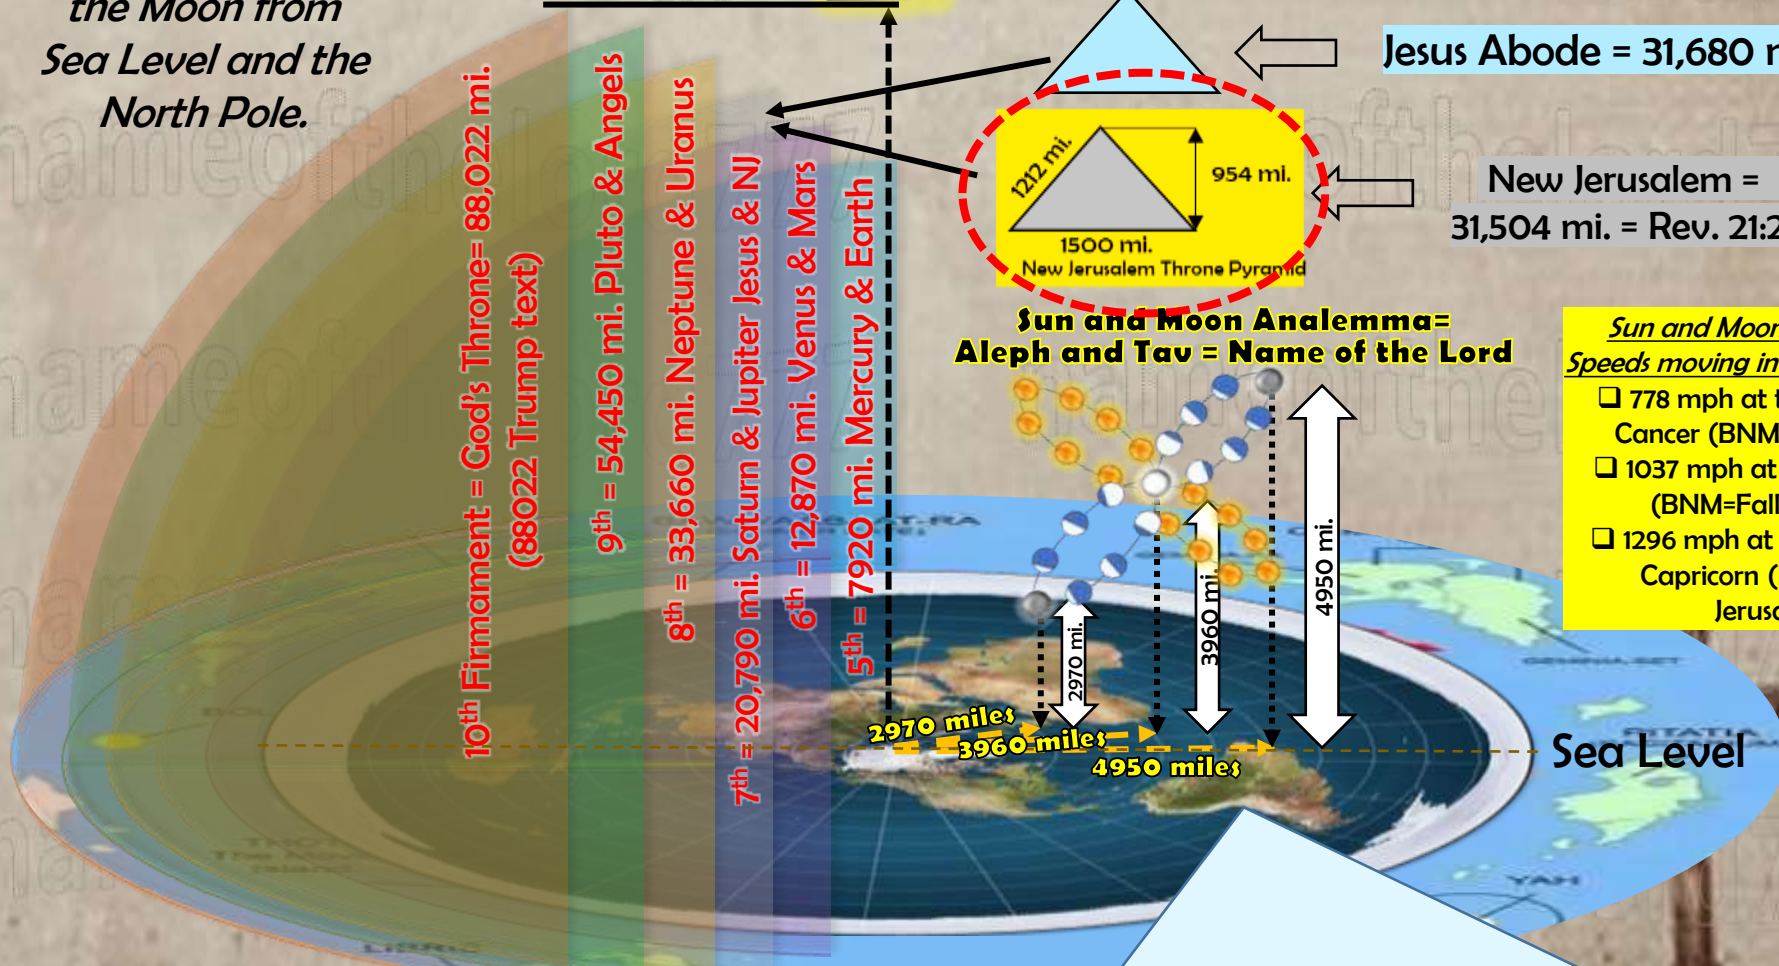

10th Firmament = God's Throne = 88,022 mi. (88022 Trump text)

9th = 54,450 mi. Pluto & Angels

8th = 33,660 mi. Neptune & Uranus

7th = 20,790 mi. Saturn & Jupiter Jesus & NJ

6th = 12,870 mi. Venus & Mars

5th = 7920 mi. Mercury & Earth