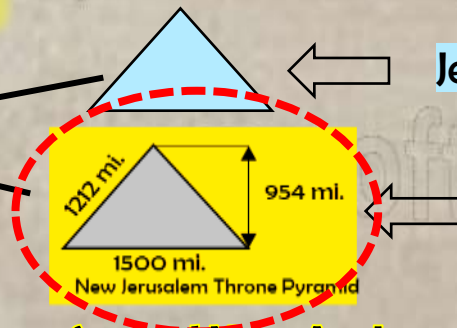

God's Throne = 88022 mi. above the NP = Great White Throne of Judgment Rev. 20:11

Jesus Abode = 31,680 mi.

New Jerusalem = 31,504 mi. = Rev. 21:2

Sun and Moon Analemma = Aleph and Tav = Name of the Lord

Sun and Moon Horizontal Speeds moving in the firmament