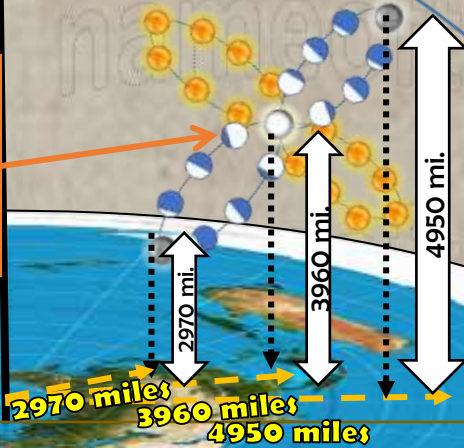

Jesus Abode 31,504mi

9=54,450 mi

8=33,660 mi

7=20,790 mi

6= 12,870 mi

5=7920 mi

P
U
N
S
V
M
J
M
E

When Traveling Down the Firmament Sun the Sun changes 10.84 miles per day in elevation. The Sun and Moon as they both travel a Fibonacci curve they criss crossing down the firmament creating the 14 phases of the moon. The Moon changes elevation per day by 67.05 miles a day.