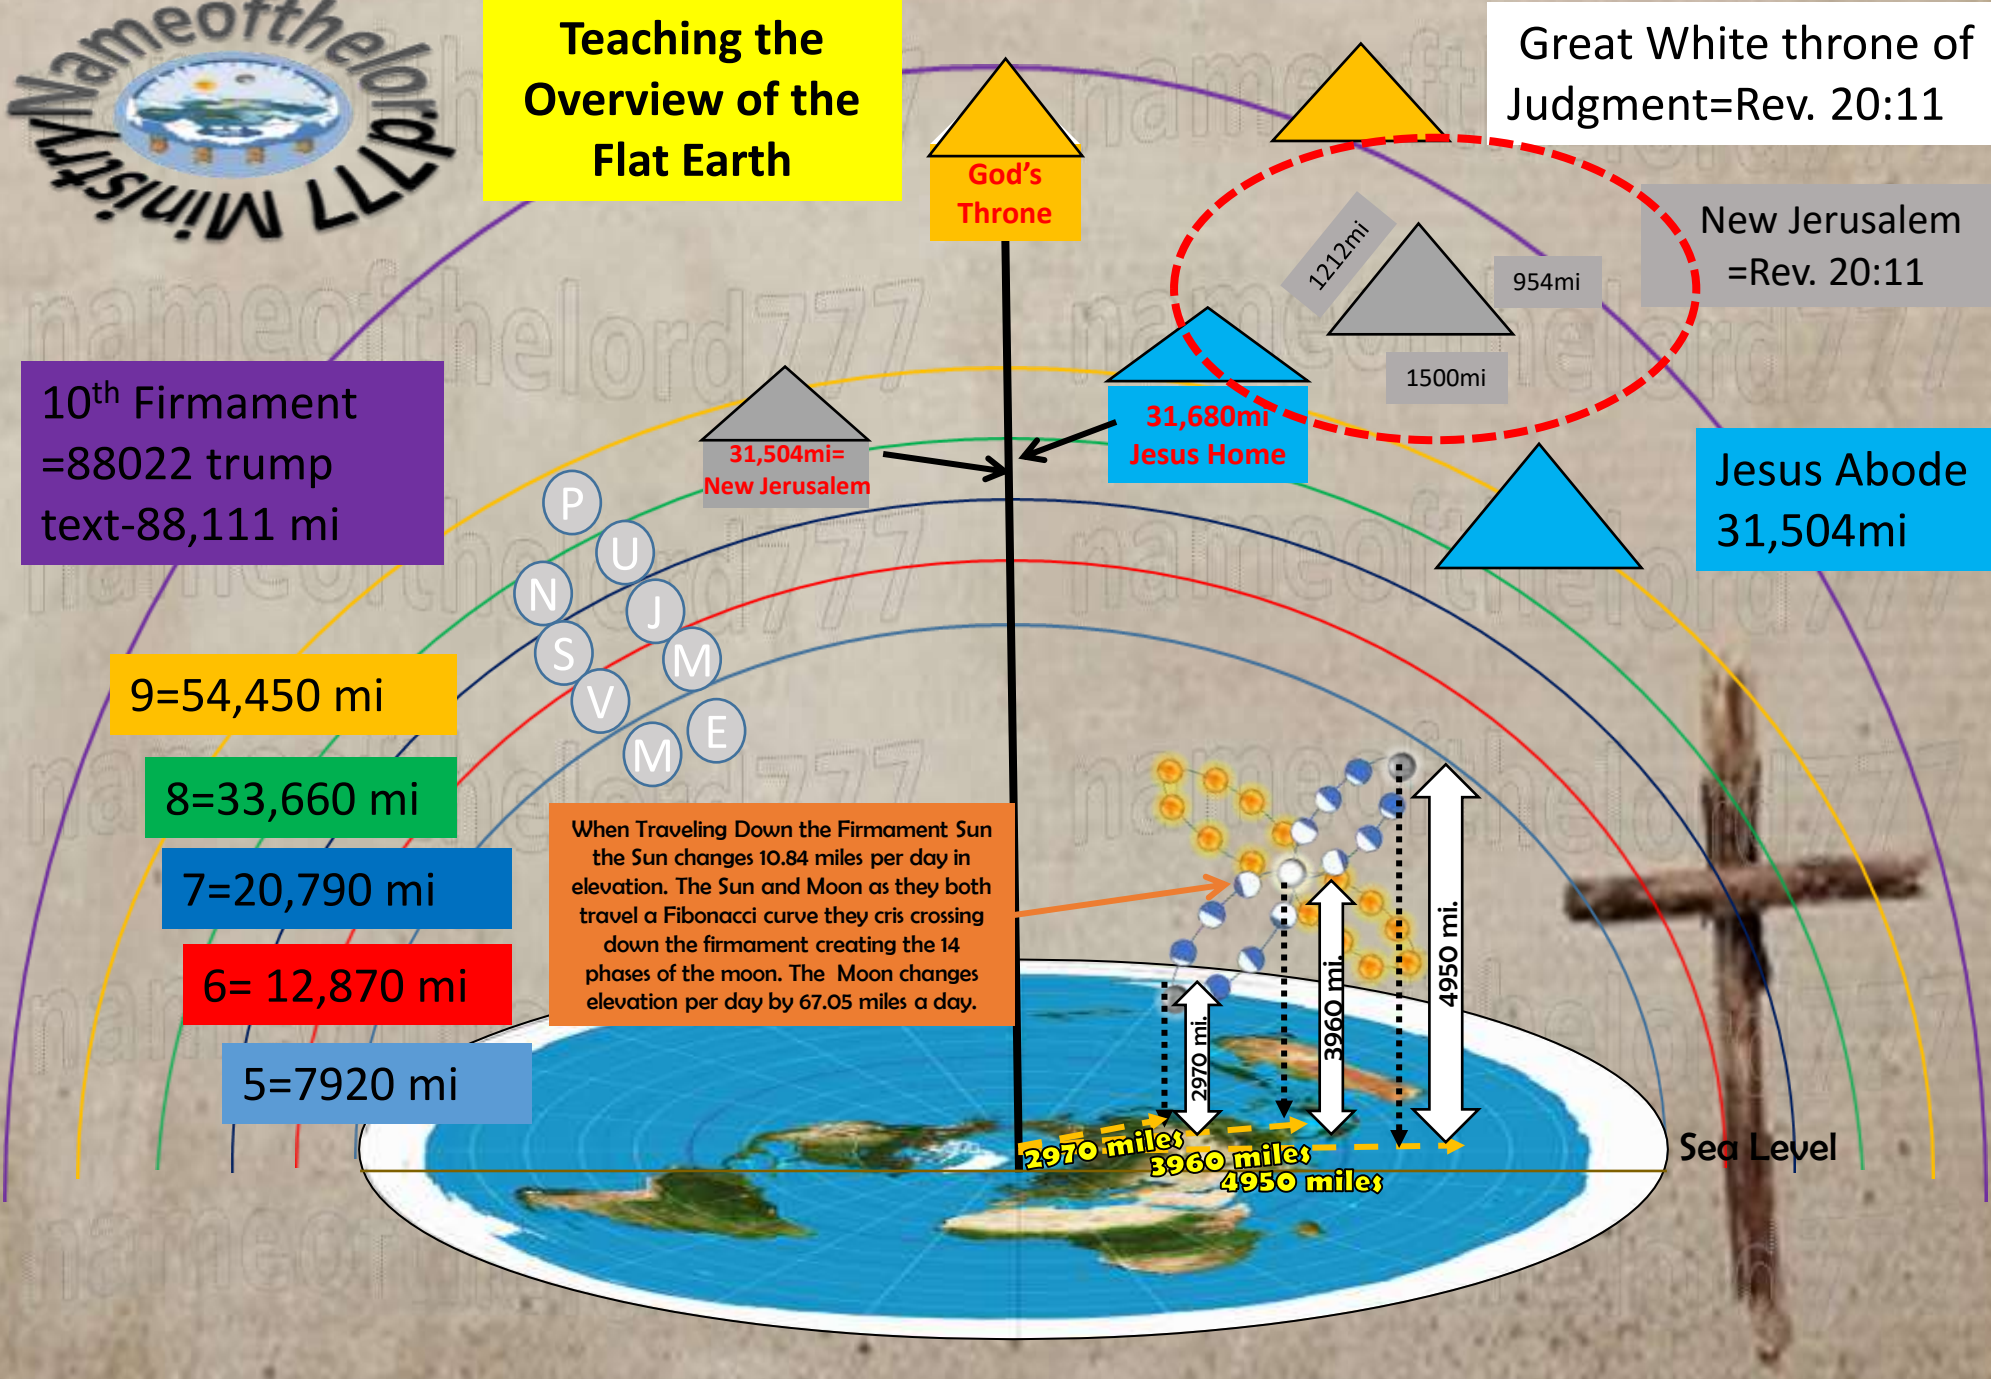

Jesus Abode 31,504mi

9=54,450 mi

8=33,660 mi

7=20,790 mi

6= 12,870 mi

5=7920 mi

P
U
N
S
V
M
J
M
E

When Traveling Down the Firmament Sun the Sun changes 10.84 miles per day in elevation. The Sun and Moon as they both travel a Fibonacci curve they criss crossing down the firmament creating the 14 phases of the moon. The Moon changes elevation per day by 67.05 miles a day.