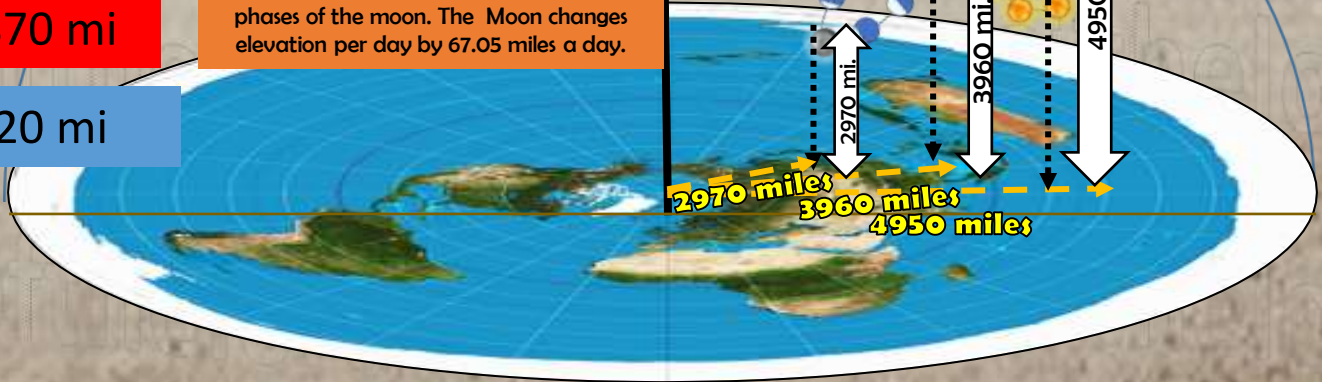

When Traveling Down the Firmament Sun the Sun changes 10.84 miles per day in elevation. The Sun and Moon as they both travel a Fibonacci curve they criss crossing down the firmament creating the 14 phases of the moon. The Moon changes elevation per day by 67.05 miles a day.