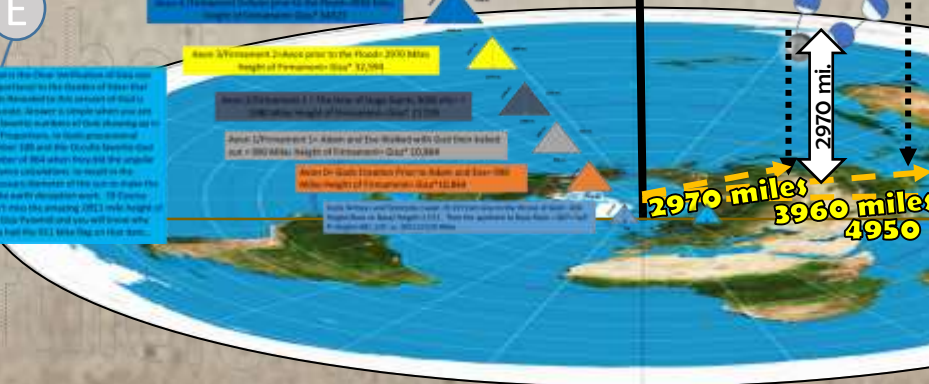

2970 miles
3960 miles
4950 miles

When Traveling Down the Firmament Sun the Sun changes 10.84 miles per day in elevation. The Sun and Moon as they both travel a Fibonacci curve they cross down the firmament creating the 14 phases of the moon. The Moon changes elevation per day by 67.05 miles a day.

Sea Level