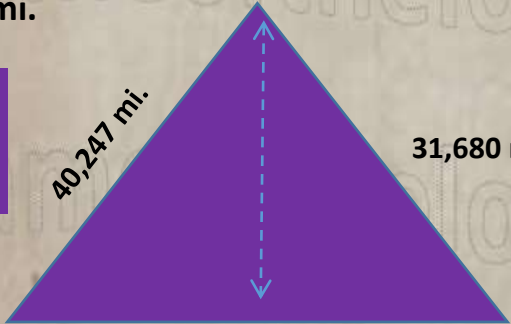

nameofthelord777

nameofthelord777

nameofthelord777

nameofthelord777

nameofthelord777

nameofthelord777

nameofthelord777

0 Miles
5

Jerusalem = 31,504
Giza* 345,733

ment7= God's New Jerusalem =
Firmament= Giza* 228,158

(God Repeats for emphasis) of the apothem size repeats the 1212. 12 disciples, 12 foundations, 12 gems, etc of Rev. 21 New Jerusalem description. The base size in Furlongs is 7920000 which also verifies the discovery by being 10,000 times the height of the Flat earth firmament of 7920. The Furlongs verified by Gods numbers for New Jerusalem ie 1440 fractal of 144,000. Only Black Cube Luciferian people will argue that New Jerusalem is a cube or un studied in the Giza Pyramid. Isa. 19:19.