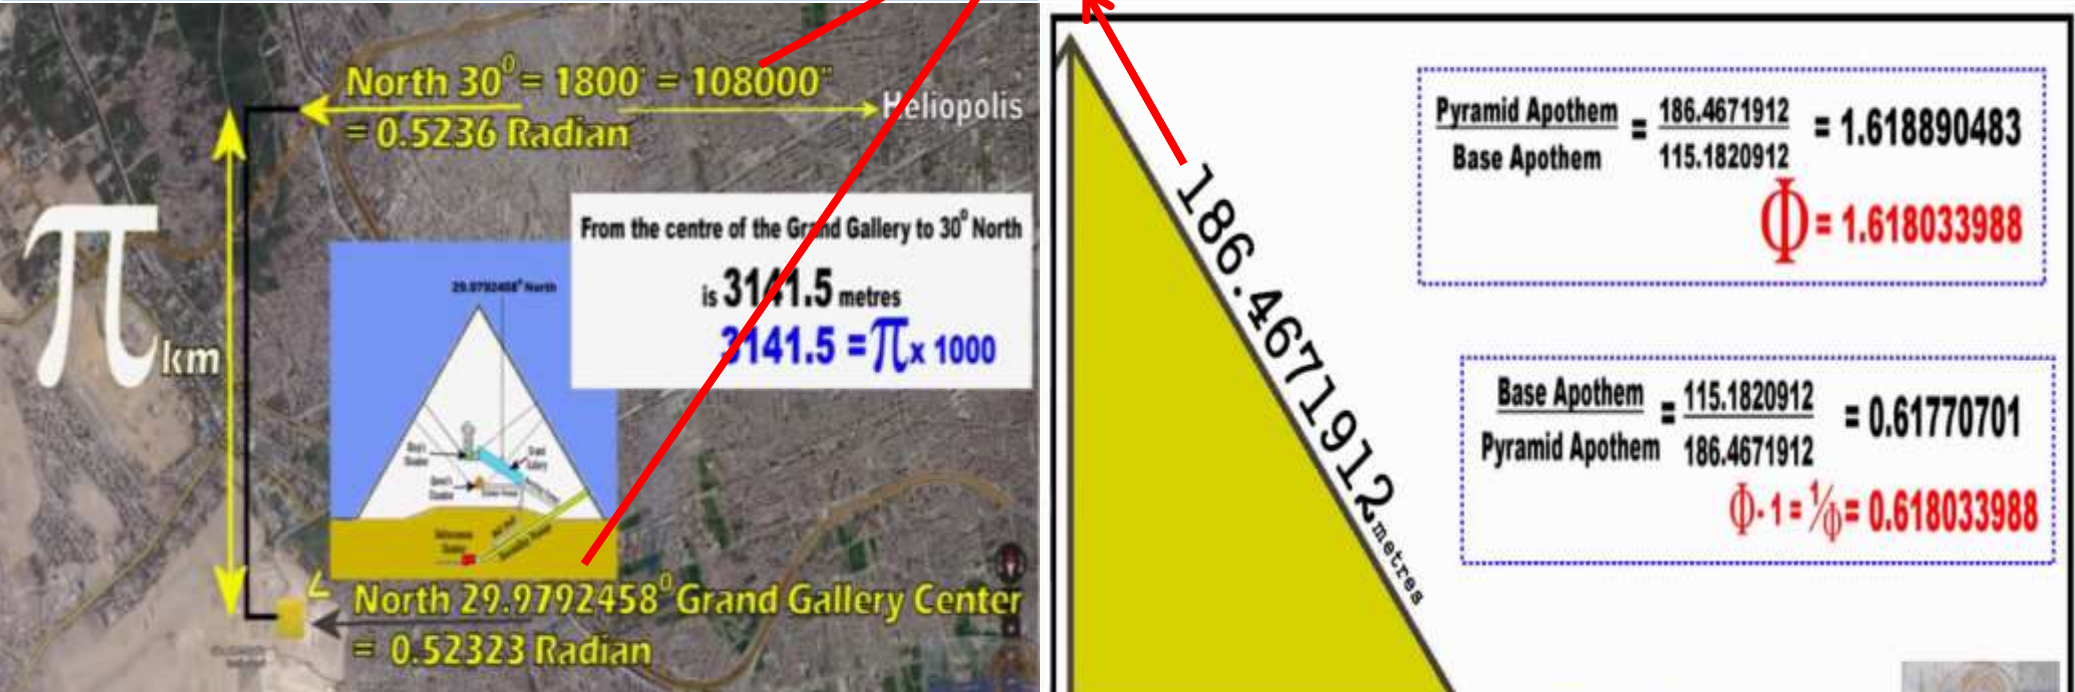

Luke 8:17 For nothing is secret, that shall not be made manifest; neither any thing hid, that shall not be known and come abroad.

Mystery of the Speed of Light Revealed in the Last Days as a fractal in Miles, Meters and Feet. 299792458meters /second= the Latitude of Giza on the flat earth or Globe Deception. Note the 186000 feet per second is related to slope of Giza in Meters and 1080 is a Fractal of the Kilometers per hour. Time and distance are Related!!!!

Sunlight takes about 8 minutes 17 seconds to travel the average distance from the surface of the Sun to the Earth.

Exact values	
<u>metres per second</u>	299792458
<u>Planck length per Planck time</u> (i.e., <u>Planck units</u>)	1
Approximate values (to three significant digits)	
<u>kilometres per hour</u>	1080 million (1.08×10⁹)
<u>miles per second</u>	186000