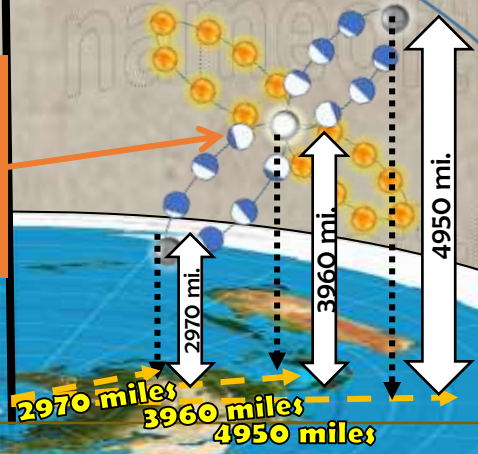

When Traveling Down the Firmament Sun the Sun changes 10.84 miles per day in elevation. The Sun and Moon as they both travel a Fibonacci curve they criss crossing down the firmament creating the 14 phases of the moon. The Moon changes elevation per day by 67.05 miles a day.