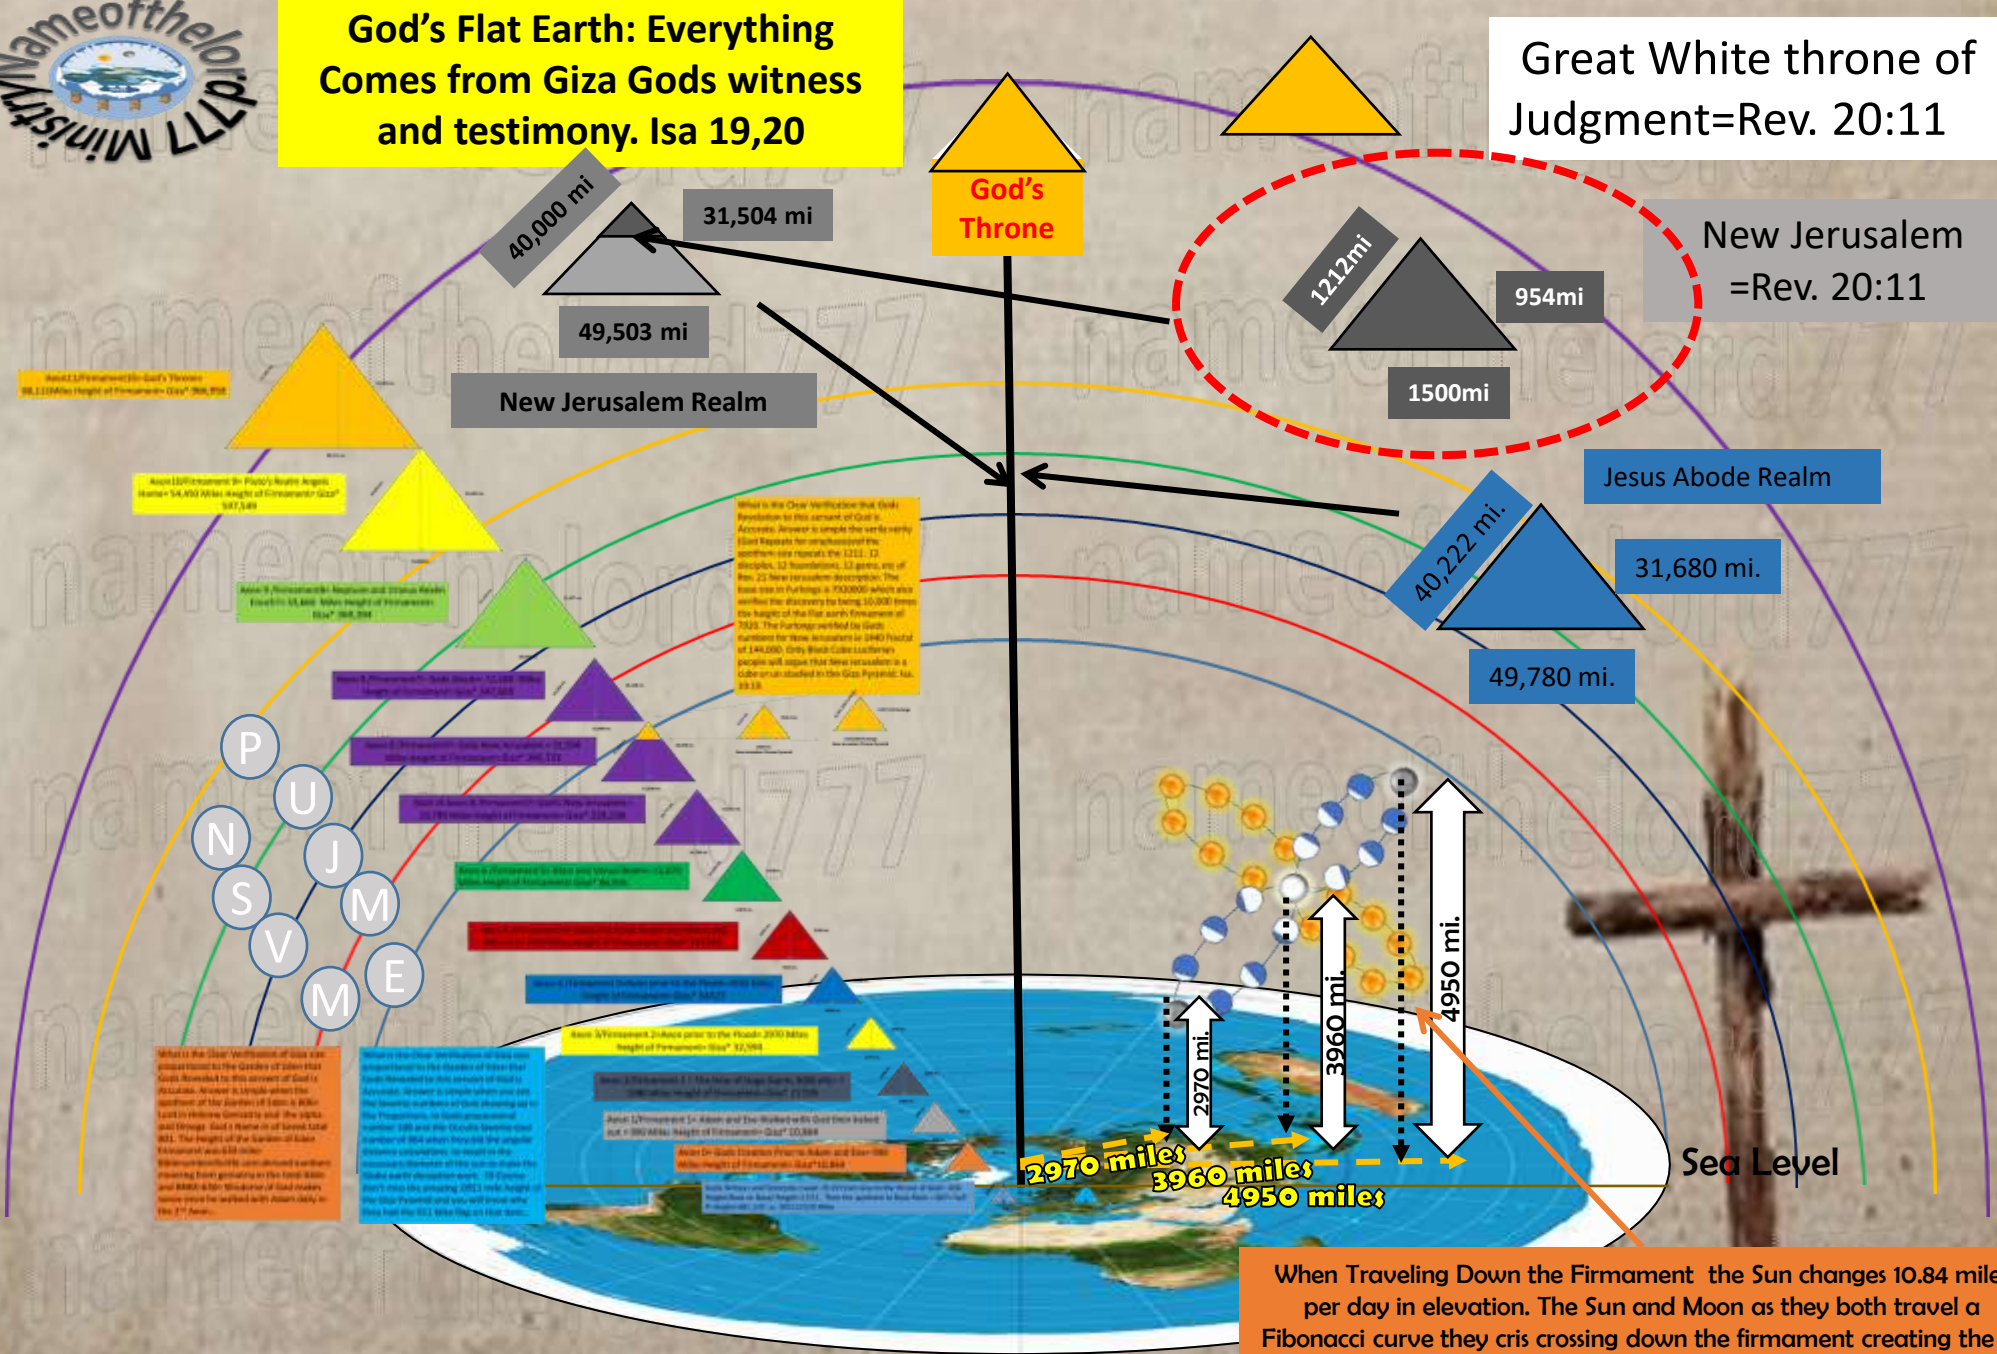

God's Flat Earth: Everything Comes from Giza Gods witness and testimony. Isa 19,20

Great White throne of Judgment=Rev. 20:11

When Traveling Down the Firmament the Sun changes 10.84 miles per day in elevation. The Sun and Moon as they both travel a Fibonacci curve they criss crossing down the firmament creating the 14 phases of the moon. The Moon changes elevation per day by 67.05 miles a day and stays at 45 ° to the Flat Earth North Pole.